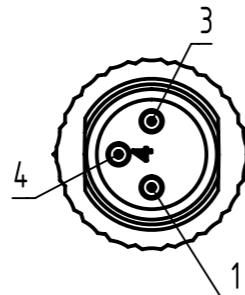

Connector Location A

Connector Location B

X female

Loading-Plan:

- 1 brown 1
- 3 blue 3
- 4 black 4

Y male

4.0 to 40	±1%
0.1 to 3.9	+0.04
a [m]	Tolerance

length in "1m" step	40	XXX=400
	39	XXX=390
	.	.
	12	XXX=120
	11	XXX=110
length in "0.1m" step	10	XXX=100
	9.9	XXX=099
	9.8	XXX=098
	.	.
	0.4	XXX=004
	0.3	XXX=003
	0.2	XXX=002
0.1	XXX=001	
Step	a [m]	XXX

PVC grey, 3x0.25mm <sup>2</sup>	21348083380XXX
Type of cable	Part no.

- Protection level: IP65/67  
 - Temperature range: -25°C ... +80°C

All Dimensions in mm		Tech. Character.		Free size tol.		According to production drawing	
All rights reserved		Created by COSTEA Costea	Inspected by MUNTEANV Muntean	Standardisation MUNTEANV Muntean	Date 2018-12-18	State Final Release	
Department HCS - RO		Title M8 Cable Assembly 3-poles an/st f/m				Doc-Key / ECM-Nr. 100578025/UGD/009/C 500000145065	
HARTING Customised Solutions D-32339 Espelkamp		Type TB	Number 21348083380XXX			Rev. C	Page 1/1