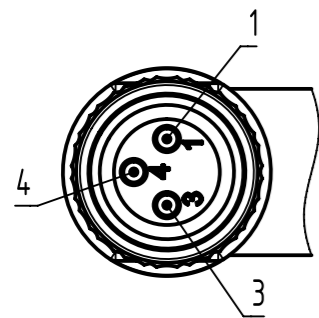

Connector Location A

Connector Location B

X female

Loading-Plan:

- 1 brown 1
- 3 blue 3
- 4 black 4

Y male

4.0 to 40	±1%
0.1 to 3.9	+0.04
a [m]	Tolerance

length in "1m" step	40	XXX=400
	39	XXX=390
	.	.
	12	XXX=120
	11	XXX=110
length in "0.1m" step	10	XXX=100
	9.9	XXX=099
	9.8	XXX=098
	.	.
	0.4	XXX=004
	0.3	XXX=003
	0.2	XXX=002
0.1	XXX=001	
Step	a [m]	XXX

PVC grey, 3x0.25mm <sup>2</sup>	21348083380XXX
Type of cable	Part no.

- Protection level: IP65/67  
 - Temperature range: -25°C ... +80°C

All Dimensions in mm		Tech. Character.		Free size tol.		According to production drawing	
All rights reserved		Created by COSTEA Costea	Inspected by MUNTEANV Muntean	Standardisation MUNTEANV Muntean	Date 2018-12-18	State Final Release	
Department HCS - RO		Title M8 Cable Assembly 3-poles an/st f/m				Doc-Key / ECM-Nr. 100578025/UGD/009/C 500000145065	
HARTING Customised Solutions D-32339 Espelkamp		Type TB	Number 21348083380XXX			Rev. C	Page 1/1