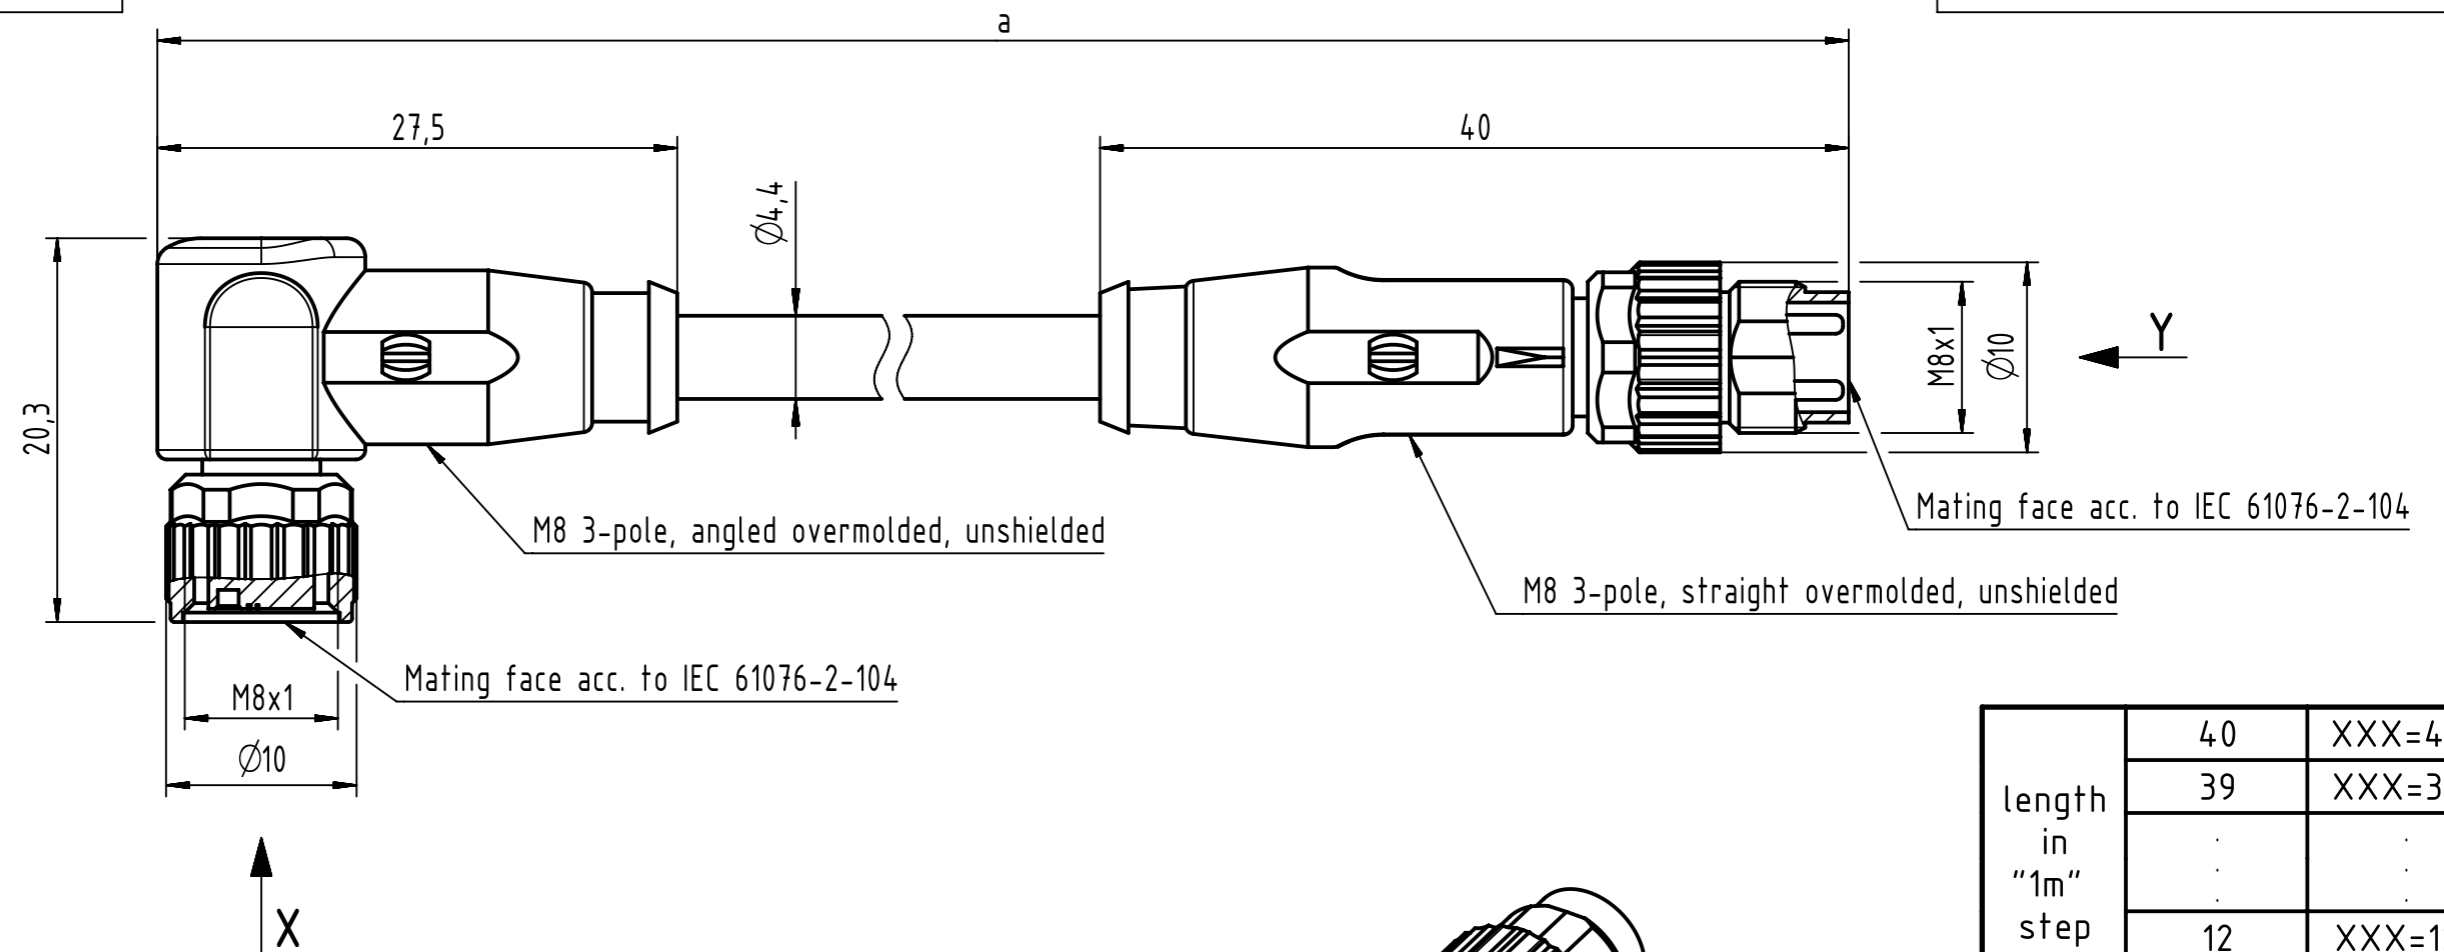

Connector Location A

Connector Location B

X female

Loading-Plan:

- 1 brown 1
- 3 blue 3
- 4 black 4

Y male

4.0 to 40	±1%
0.1 to 3.9	+0.04
a [m]	Tolerance

length in "1m" step	40	XXX=400
	39	XXX=390
	.	.
	12	XXX=120
	11	XXX=110
length in "0.1m" step	10	XXX=100
	9.9	XXX=099
	9.8	XXX=098
	.	.
	0.4	XXX=004
	0.3	XXX=003
	0.2	XXX=002
0.1	XXX=001	
Step	a [m]	XXX

PVC grey, 3x0.25mm <sup>2</sup>	21348083380XXX
Type of cable	Part no.

- Protection level: IP65/67  
 - Temperature range: -25°C ... +80°C

All Dimensions in mm		Tech. Character.		Free size tol.		According to production drawing	
All rights reserved		Created by COSTEA Costea	Inspected by MUNTEANV Muntean	Standardisation MUNTEANV Muntean	Date 2018-12-18	State Final Release	
Department HCS - RO		Title M8 Cable Assembly 3-poles an/st f/m				Doc-Key / ECM-Nr. 100578025/UGD/009/C 500000145065	
HARTING Customised Solutions D-32339 Espelkamp		Type TB	Number 21348083380XXX			Rev. C	Page 1/1