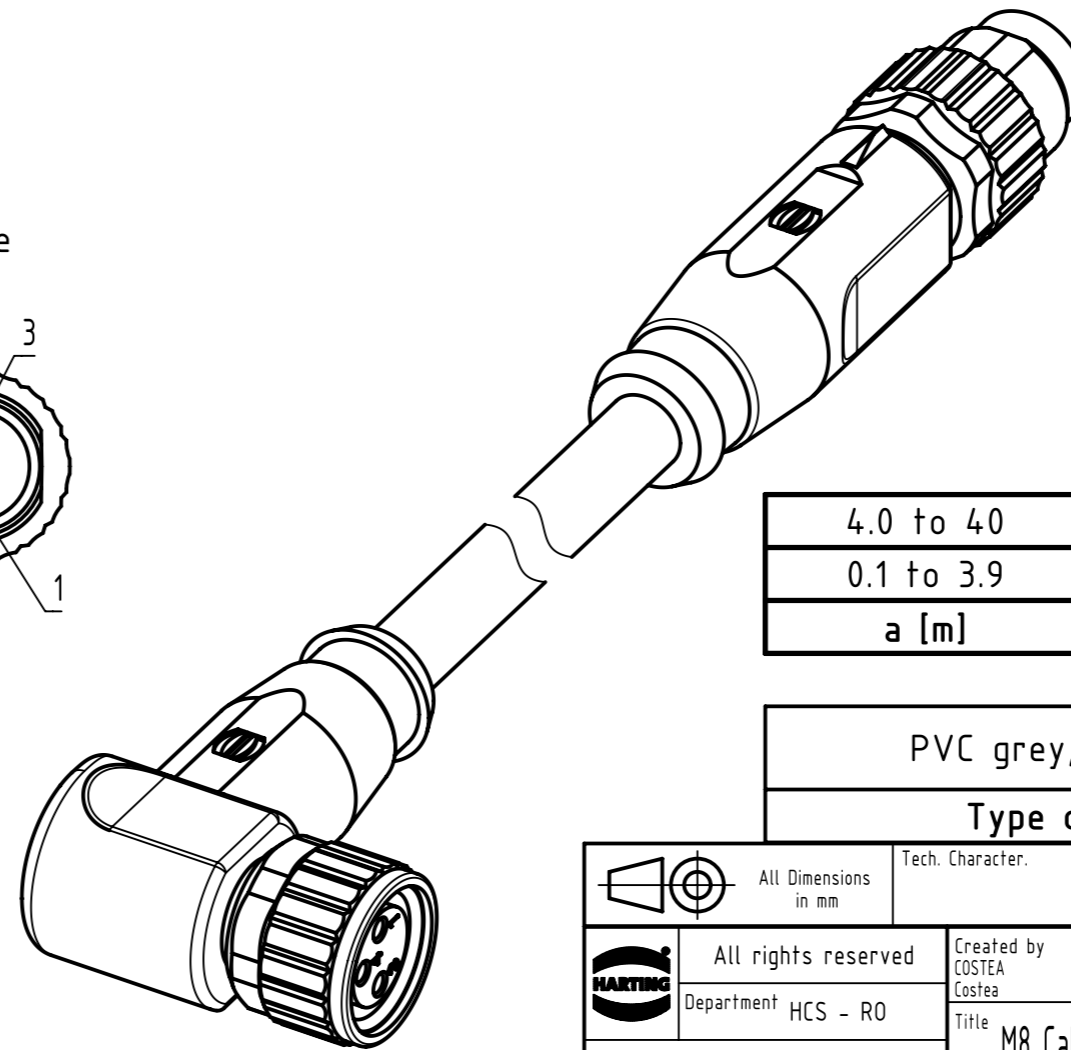

Connector Location A

Connector Location B

X female

Loading-Plan:

- 1 brown 1
- 3 blue 3
- 4 black 4

Y male

4.0 to 40	±1%
0.1 to 3.9	+0.04
a [m]	Tolerance

length in "1m" step	40	XXX=400
	39	XXX=390
	.	.
	12	XXX=120
	11	XXX=110
length in "0.1m" step	10	XXX=100
	9.9	XXX=099
	9.8	XXX=098
	.	.
	0.4	XXX=004
	0.3	XXX=003
	0.2	XXX=002
0.1	XXX=001	
Step	a [m]	XXX

PVC grey, 3x0.25mm <sup>2</sup>	21348083380XXX
Type of cable	Part no.

- Protection level: IP65/67  
 - Temperature range: -25°C ... +80°C

All Dimensions in mm		Tech. Character.		Free size tol.		According to production drawing	
All rights reserved		Created by COSTEA Costea	Inspected by MUNTEANV Muntean	Standardisation MUNTEANV Muntean	Date 2018-12-18	State Final Release	
Department HCS - RO		Title M8 Cable Assembly 3-poles an/st f/m				Doc-Key / ECM-Nr. 100578025/UGD/009/C 500000145065	
HARTING Customised Solutions D-32339 Espelkamp		Type TB	Number 21348083380XXX			Rev. C	Page 1/1