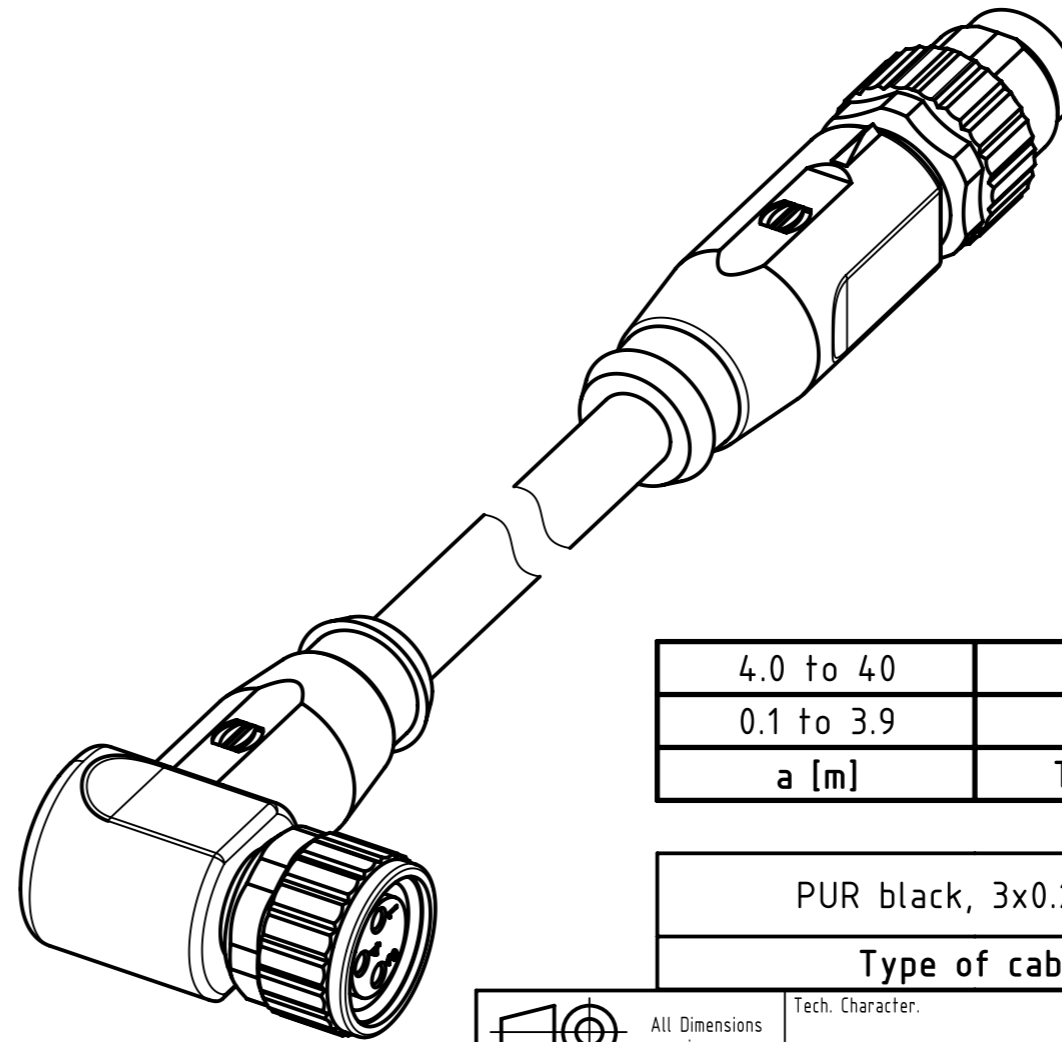

Connector Location A

Connector Location B

X female

Y male

Loading-Plan:

- 1 — brown — 1
- 3 — blue — 3
- 4 — black — 4

4.0 to 40	±1%
0.1 to 3.9	+0.04
<b>a [m]</b>	<b>Tolerance</b>

length in "1m" step	40	XXX=400
	39	XXX=390
	.	.
	12	XXX=120
	11	XXX=110
length in "0.1m" step	10	XXX=100
	9.9	XXX=099
	9.8	XXX=098
	.	.
	0.4	XXX=004
	0.3	XXX=003
	0.2	XXX=002
0.1	XXX=001	
<b>Step</b>	<b>a [m]</b>	<b>XXX</b>

PUR black, 3x0.25mm <sup>2</sup>	21348083388XXX
<b>Type of cable</b>	<b>Part no.</b>

- Protection level: IP65/67  
 - Temperature range: -25°C ... +80°C

	All Dimensions in mm	Tech. Character.	Free size tol.	According to production drawing	
	All rights reserved Department HCS - RO	Created by COSTEA Costea	Inspected by MUNTEANV Muntean	Standardisation MUNTEANV Muntean	Date 2018-12-18
HARTING Customised Solutions D-32339 Espelkamp		Title M8 Cable Assembly 3-poles an/st f/m			State Final Release
Type TB	Number 21348083388XXX	Doc-Key / ECM-Nr. 100809594/UGD/009/A 500000145065		Rev. A	Page 1/1