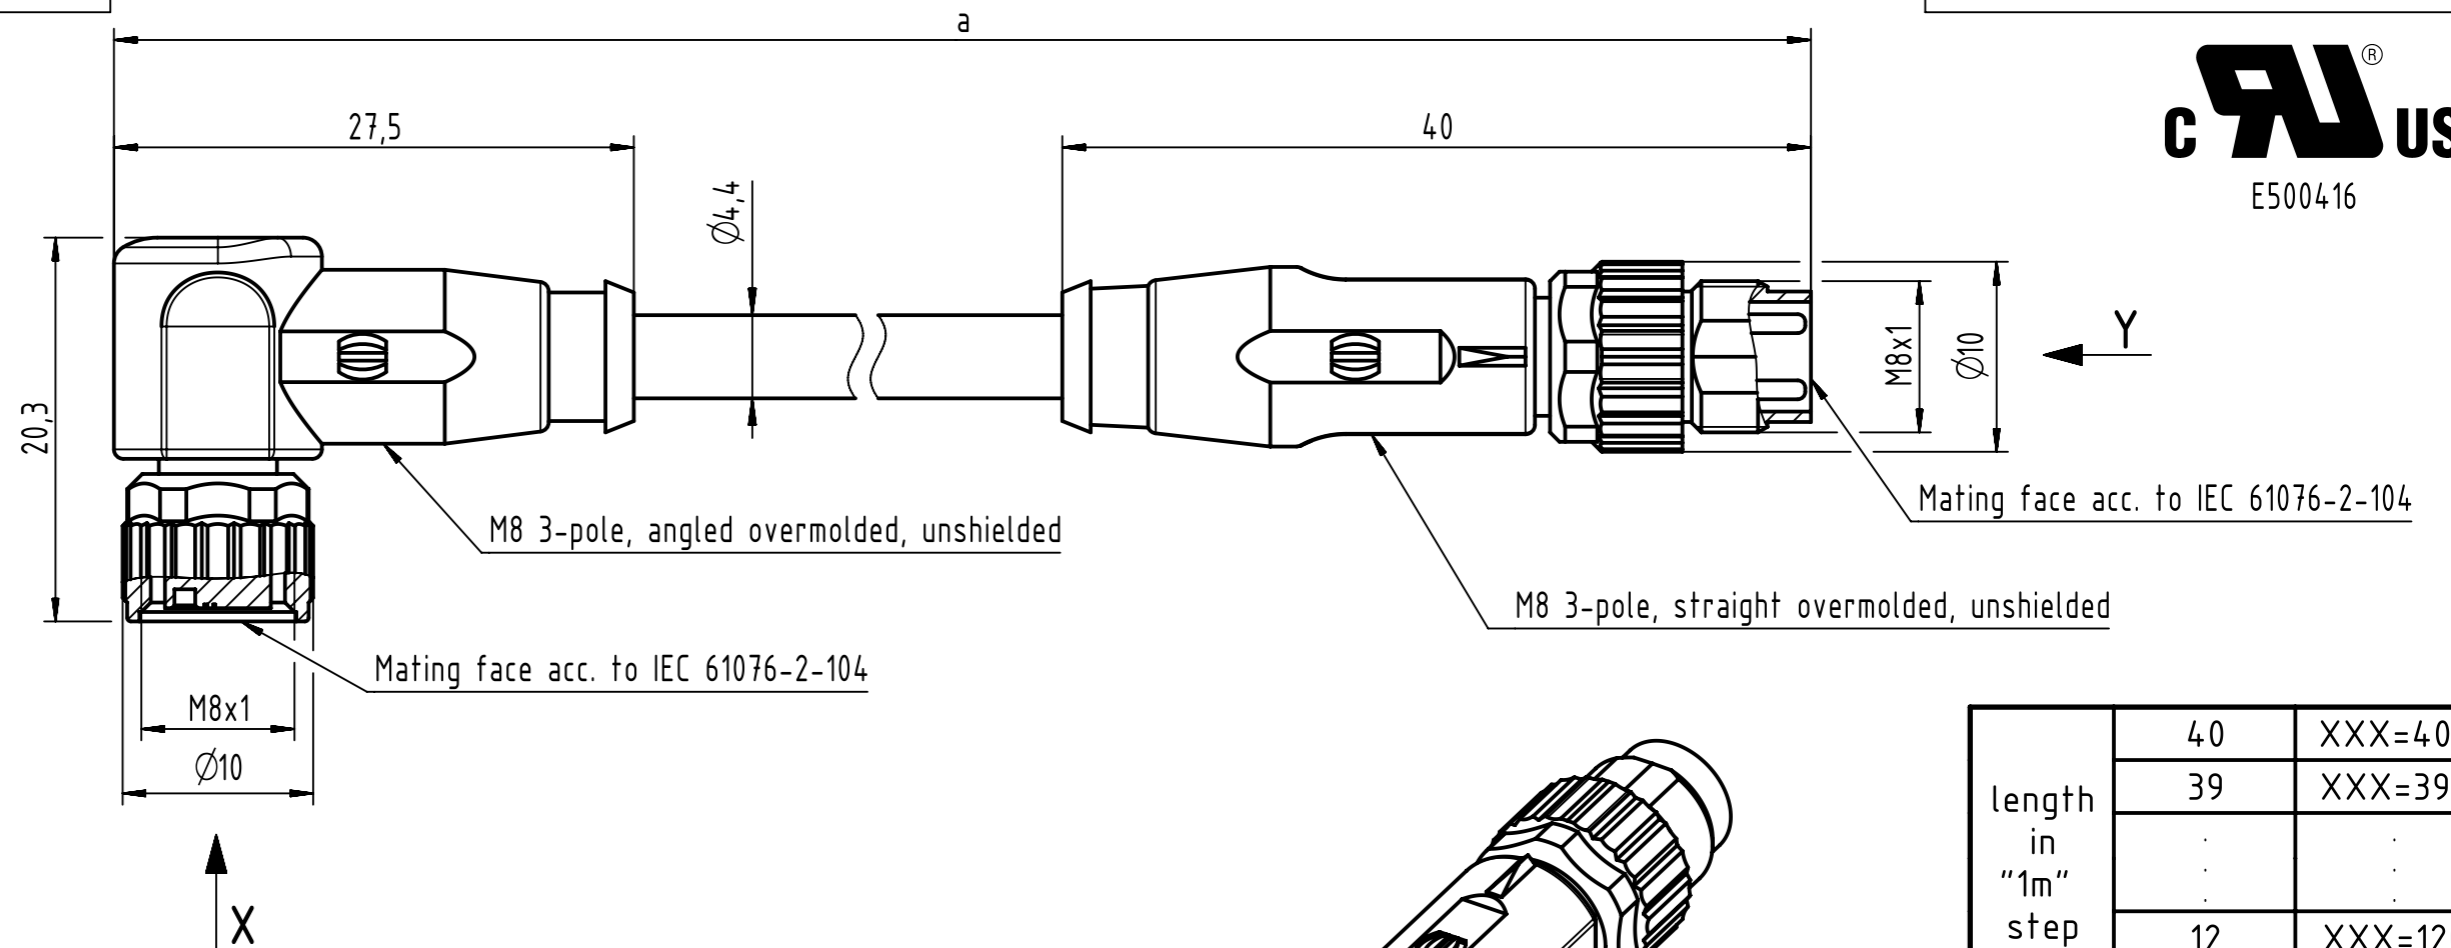

Connector Location A

Connector Location B

X female

Y male

Loading-Plan:

- 1 — brown — 1
- 3 — blue — 3
- 4 — black — 4

4.0 to 40	±1%
0.1 to 3.9	+0.04
<b>a [m]</b>	<b>Tolerance</b>

length in "1m" step	40	XXX=400
	39	XXX=390
	.	.
	12	XXX=120
	11	XXX=110
length in "0.1m" step	10	XXX=100
	9.9	XXX=099
	9.8	XXX=098
	.	.
	0.4	XXX=004
	0.3	XXX=003
	0.2	XXX=002
0.1	XXX=001	
<b>Step</b>	<b>a [m]</b>	<b>XXX</b>

PUR black, 3x0.25mm <sup>2</sup>	21348083388XXX
<b>Type of cable</b>	<b>Part no.</b>

- Protection level: IP65/67  
 - Temperature range: -25°C ... +80°C

	All Dimensions in mm	Tech. Character.	Free size tol.	According to production drawing	
	All rights reserved Department HCS - RO	Created by COSTEA Costea	Inspected by MUNTEANV Muntean	Standardisation MUNTEANV Muntean	Date 2018-12-18
HARTING Customised Solutions D-32339 Espelkamp		Title M8 Cable Assembly 3-poles an/st f/m			State Final Release
Type TB	Number 21348083388XXX	Doc-Key / ECM-Nr. 100809594/UGD/009/A 500000145065		Rev. A	Page 1/1