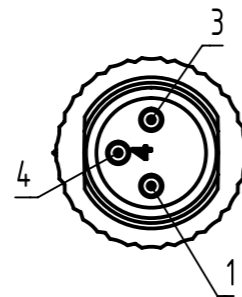

Connector Location A

Connector Location B

X female

Y male

Loading-Plan:

- 1 — brown — 1
- 3 — blue — 3
- 4 — black — 4

4.0 to 40	±1%
0.1 to 3.9	+0.04
<b>a [m]</b>	<b>Tolerance</b>

length in "1m" step	40	XXX=400
	39	XXX=390
	.	.
	12	XXX=120
	11	XXX=110
length in "0.1m" step	10	XXX=100
	9.9	XXX=099
	9.8	XXX=098
	.	.
	0.4	XXX=004
	0.3	XXX=003
	0.2	XXX=002
0.1	XXX=001	
<b>Step</b>	<b>a [m]</b>	<b>XXX</b>

PUR black, 3x0.25mm <sup>2</sup>	21348083388XXX
<b>Type of cable</b>	<b>Part no.</b>

- Protection level: IP65/67  
 - Temperature range: -25°C ... +80°C

	All Dimensions in mm	Tech. Character.	Free size tol.	According to production drawing	
	All rights reserved Department HCS - RO	Created by COSTEA Costea	Inspected by MUNTEANV Muntean	Standardisation MUNTEANV Muntean	Date 2018-12-18
HARTING Customised Solutions D-32339 Espelkamp		Title M8 Cable Assembly 3-poles an/st f/m			State Final Release
Type TB	Number 21348083388XXX	Doc-Key / ECM-Nr. 100809594/UGD/009/A 500000145065		Rev. A	Page 1/1