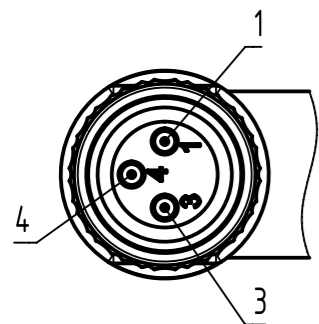

Connector Location A

Connector Location B

X female

Y male

Loading-Plan:

- 1 — brown — 1
- 3 — blue — 3
- 4 — black — 4

4.0 to 40	±1%
0.1 to 3.9	+0.04
<b>a [m]</b>	<b>Tolerance</b>

length in "1m" step	40	XXX=400
	39	XXX=390
	.	.
	12	XXX=120
	11	XXX=110
length in "0.1m" step	10	XXX=100
	9.9	XXX=099
	9.8	XXX=098
	.	.
	0.4	XXX=004
	0.3	XXX=003
	0.2	XXX=002
0.1	XXX=001	
<b>Step</b>	<b>a [m]</b>	<b>XXX</b>

PUR black, 3x0.25mm <sup>2</sup>	21348083388XXX
<b>Type of cable</b>	<b>Part no.</b>

- Protection level: IP65/67  
 - Temperature range: -25°C ... +80°C

	All Dimensions in mm	Tech. Character.	Free size tol.	According to production drawing	
	All rights reserved Department HCS - RO	Created by COSTEA Costea	Inspected by MUNTEANV Muntean	Standardisation MUNTEANV Muntean	Date 2018-12-18
HARTING Customised Solutions D-32339 Espelkamp		Title M8 Cable Assembly 3-poles an/st f/m			State Final Release
Type TB	Number 21348083388XXX	Doc-Key / ECM-Nr. 100809594/UGD/009/A 500000145065		Rev. A	Page 1/1