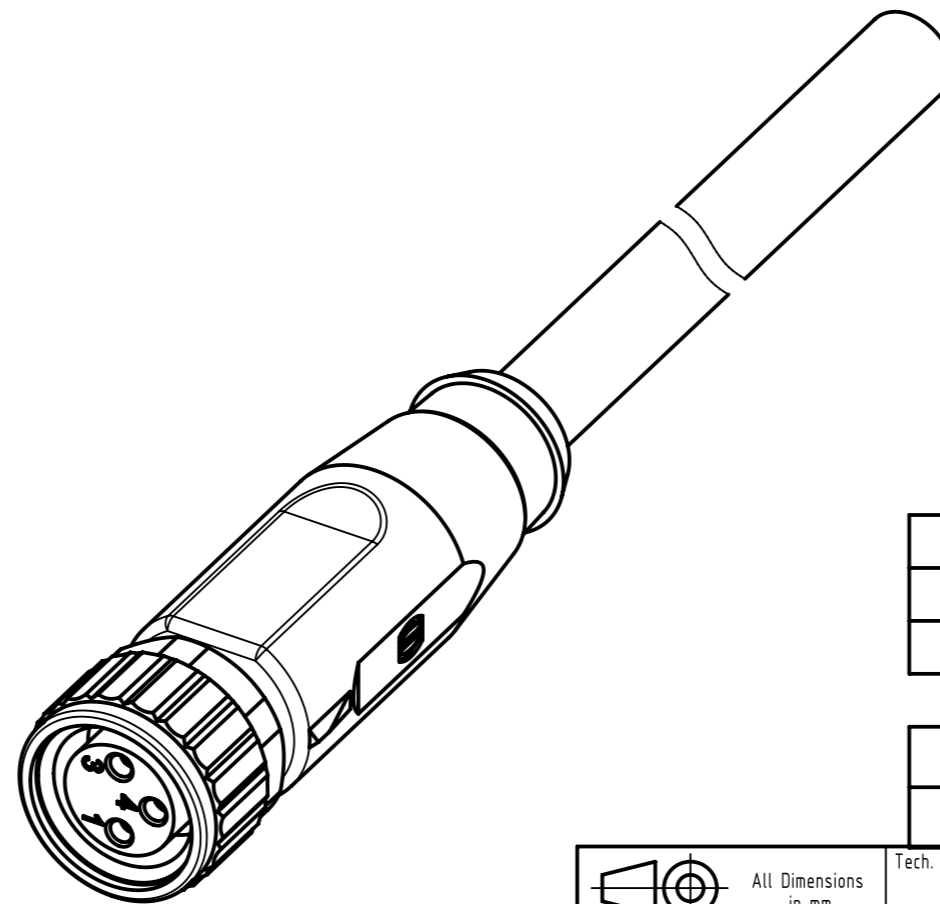

Connector Location A

Connector Location B

X female

Loading-Plan

- 1 brown
- 2 blue
- 3 black
- 4

- Protection level: IP67
- Temperature range: -25°C ... +80°C

4.0 to 40	±1%
0.1 to 3.9	+0.04
a [m]	Tolerance

length in "1m" step	40	XXX=400
	39	XXX=390
	.	.
	12	XXX=120
length in "0.1m" step	11	XXX=110
	10	XXX=100
	9.9	XXX=099
	9.8	XXX=098
	.	.
	0.4	XXX=004
	0.3	XXX=003
	0.2	XXX=002
	0.1	XXX=001
Step	a [m]	XXX

PUR black, 3x0.25mm ²	21348100388XXX
Type of cable	Part no.

	All Dimensions in mm	Tech. Character.		Free size tol.		According to production drawing	
	All rights reserved Department HCS - RO	Created by STOCHECIC Stocheici	Inspected by COSTEA Costea	Standardisation MUNTEANV Muntean	Date 2018-12-17	State Final Release	
HARTING Customised Solutions D-32339 Espelkamp		Title M8 Cable Assembly 3-poles st/- f/-				Doc-Key / ECM-Nr. 100809595/UGD/009/A 500000144934	
		Type TB	Number 21348100388XXX		Rev. A	Page 1/1	