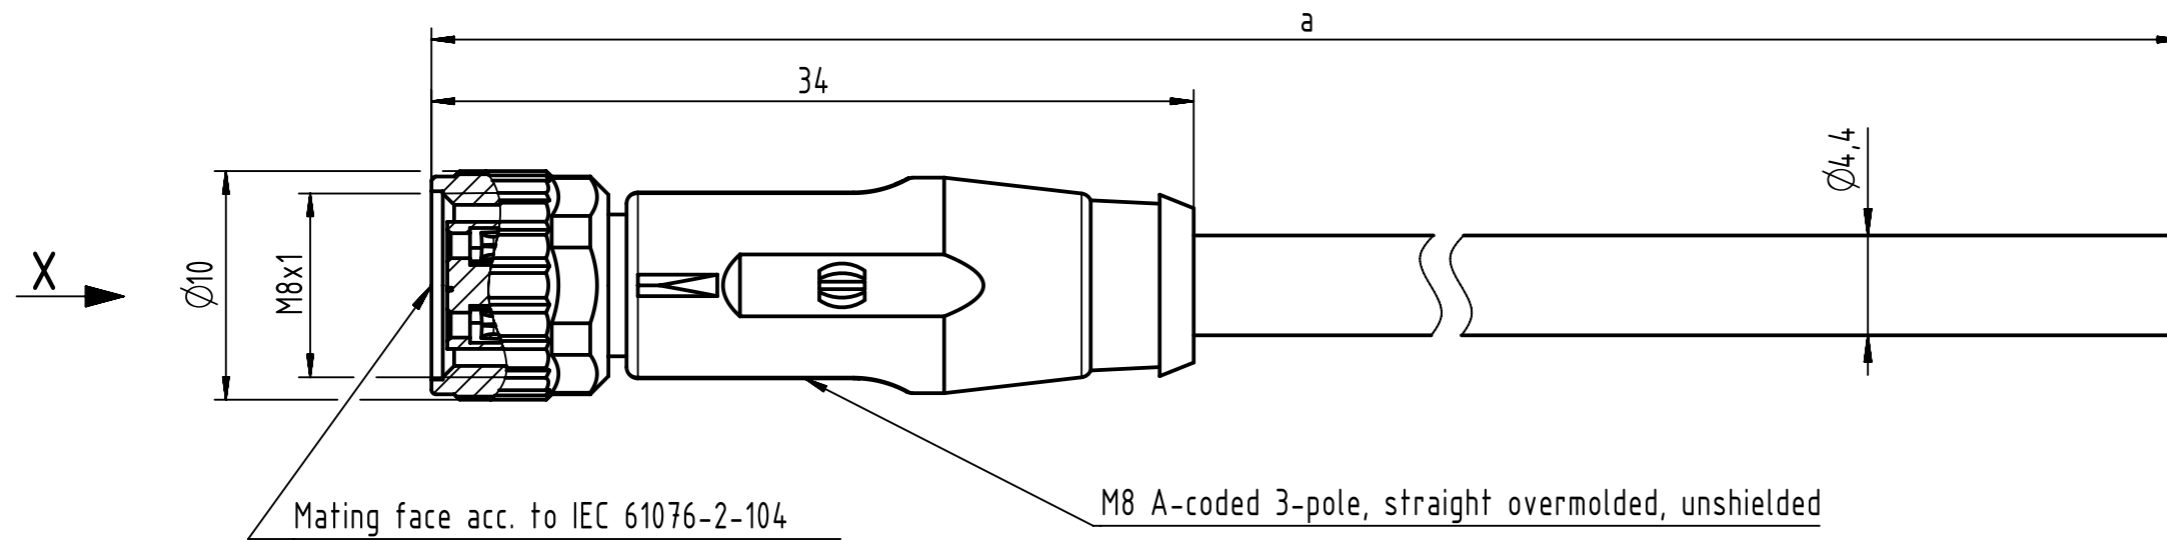

Connector Location A

Connector Location B

X female

Loading-Plan

- 1 brown
- 2 blue
- 3 black
- 4

- Protection level: IP67
- Temperature range: -25°C ... +80°C

4.0 to 40	±1%
0.1 to 3.9	+0.04
a [m]	Tolerance

length in "1m" step	40	XXX=400
	39	XXX=390
	.	.
	12	XXX=120
length in "0.1m" step	11	XXX=110
	10	XXX=100
	9.9	XXX=099
	9.8	XXX=098
	.	.
	0.4	XXX=004
	0.3	XXX=003
	0.2	XXX=002
	0.1	XXX=001
Step	a [m]	XXX

PUR black, 3x0.25mm ²	21348100388XXX
Type of cable	Part no.

	All Dimensions in mm	Tech. Character.		Free size tol.		According to production drawing	
	All rights reserved Department HCS - RO	Created by STOCHECIC Stocheici	Inspected by COSTEA Costea	Standardisation MUNTEANV Muntean	Date 2018-12-17	State Final Release	
HARTING Customised Solutions D-32339 Espelkamp		Title M8 Cable Assembly 3-poles st/- f/-				Doc-Key / ECM-Nr. 100809595/UGD/009/A 500000144934	
		Type TB	Number 21348100388XXX		Rev. A	Page 1/1	