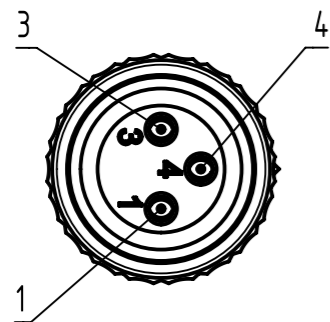

Connector Location A

Connector Location B

X female

Loading-Plan

- 1 brown
- 2 blue
- 3 black
- 4

- Protection level: IP67
- Temperature range: -25°C ... +80°C

4.0 to 40	±1%
0.1 to 3.9	+0.04
a [m]	Tolerance

length in "1m" step	40	XXX=400
	39	XXX=390
	.	.
	12	XXX=120
length in "0.1m" step	11	XXX=110
	10	XXX=100
	9.9	XXX=099
	9.8	XXX=098
	.	.
	0.4	XXX=004
	0.3	XXX=003
	0.2	XXX=002
	0.1	XXX=001
Step	a [m]	XXX

PUR black, 3x0.25mm ²	21348100388XXX
Type of cable	Part no.

	All Dimensions in mm	Tech. Character.		Free size tol.		According to production drawing	
	All rights reserved Department HCS - RO	Created by STOCHECIC Stocheici	Inspected by COSTEA Costea	Standardisation MUNTEANV Muntean	Date 2018-12-17	State Final Release	
HARTING Customised Solutions D-32339 Espelkamp		Title M8 Cable Assembly 3-poles st/- f/-				Doc-Key / ECM-Nr. 100809595/UGD/009/A 500000144934	
		Type TB	Number 21348100388XXX		Rev. A	Page 1/1	