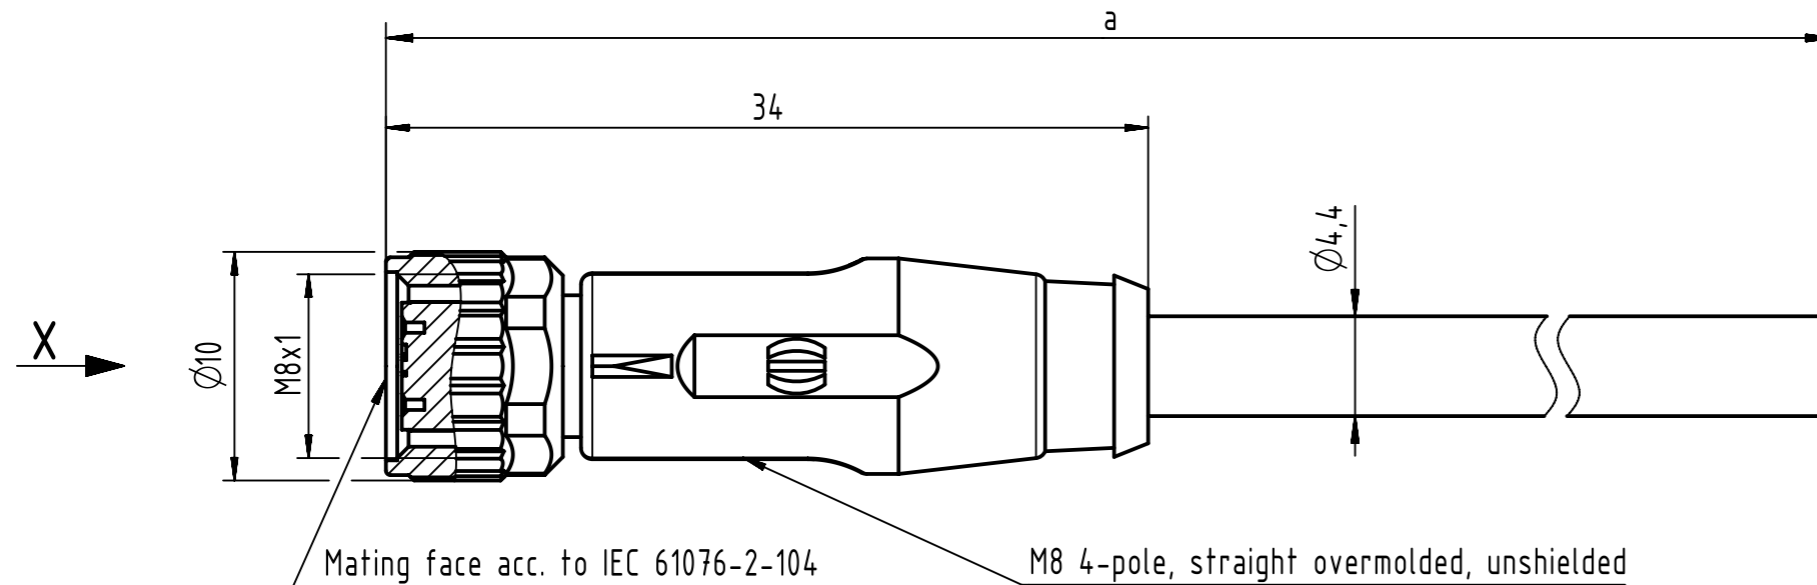

Connector Location A

Connector Location B

Mating face acc. to IEC 61076-2-104

M8 4-pole, straight overmolded, unshielded

X female

Loading-Plan

- 1 — brown
- 2 — white
- 3 — blue
- 4 — black

- Protection level: IP67
- Temperature range: -25°C ... +80°C

length in "1m" step	40	XXX=400
	39	XXX=390
	.	.
	12	XXX=120
length in "0.1m" step	11	XXX=110
	10	XXX=100
	9.9	XXX=099
	9.8	XXX=098
	.	.
	0.4	XXX=004
	0.3	XXX=003
	0.2	XXX=002
	0.1	XXX=001
Step	a [m]	XXX

4.0 to 40	±1%
0.1 to 3.9	+0.04
a [m]	Tolerance

PUR black, 4x0.25mm <sup>2</sup>	21348100489XXX
Type of cable	Part no.

All rights reserved Department HCS - RO HARTING Customised Solutions D-32339 Espelkamp	All Dimensions in mm Tech. Character. Created by STOCHECIC Stocheci Inspected by COSTEA Costea Standardisation MUNTEANV Muntean Date 2019-01-11 State Final Release		Free size tol. According to production drawing	
	Title M8 Cable Assembly 4-poles st/- f/- Type TB Number 21348100489XXX			Doc-Key / ECM-Nr. 100809670/UGD/009/A 500000145294 Rev. A Page 1/1