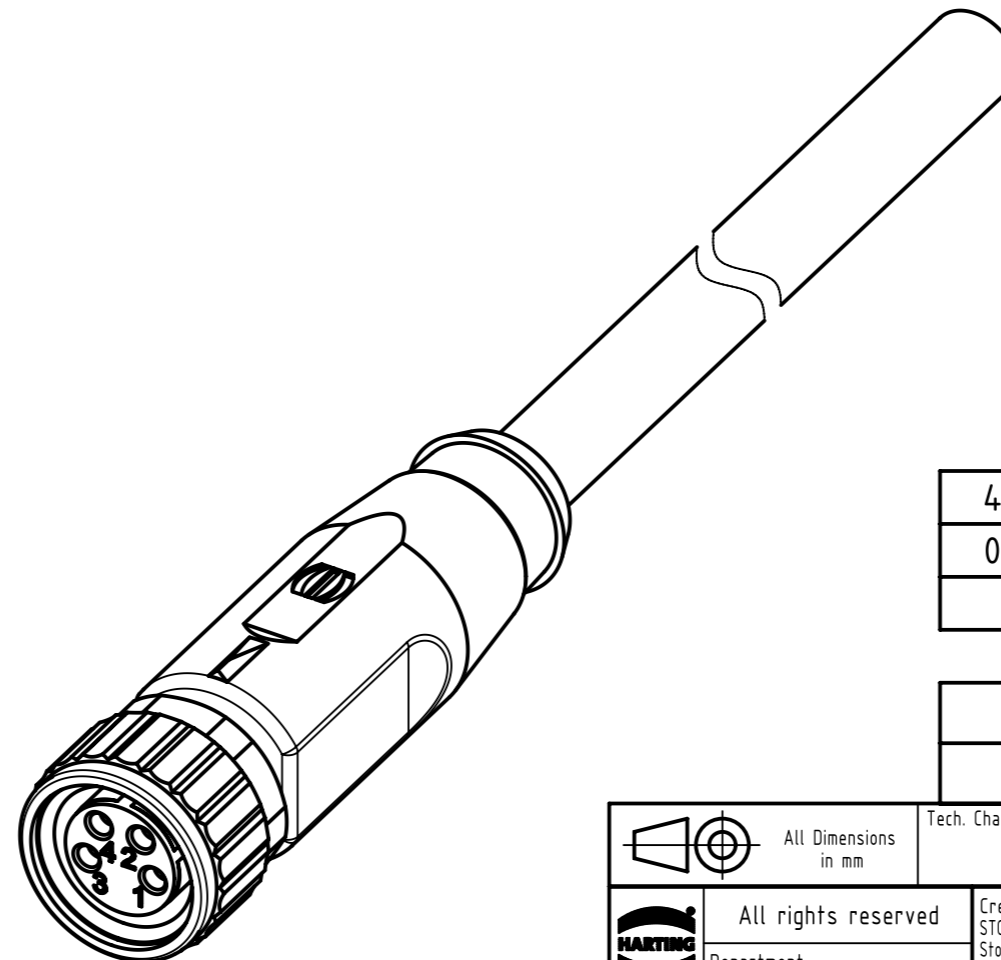

Connector Location A

Connector Location B

Mating face acc. to IEC 61076-2-104

M8 4-pole, straight overmolded, unshielded

X female

Loading-Plan

- 1 — brown
- 2 — white
- 3 — blue
- 4 — black

- Protection level: IP67
- Temperature range: -25°C ... +80°C

length in "1m" step	40	XXX=400
	39	XXX=390
	.	.
	12	XXX=120
length in "0.1m" step	11	XXX=110
	10	XXX=100
	9.9	XXX=099
	9.8	XXX=098
	.	.
	0.4	XXX=004
	0.3	XXX=003
	0.2	XXX=002
	0.1	XXX=001
Step	a [m]	XXX

4.0 to 40	±1%
0.1 to 3.9	+0.04
a [m]	Tolerance

PUR black, 4x0.25mm <sup>2</sup>	21348100489XXX
Type of cable	Part no.

All rights reserved Department HCS - RO HARTING Customised Solutions D-32339 Espelkamp	All Dimensions in mm Tech. Character. Created by STOCHECIC Stocheci Inspected by COSTEA Costea Standardisation MUNTEANV Muntean Date 2019-01-11 State Final Release		Free size tol. According to production drawing	
	Title M8 Cable Assembly 4-poles st/- f/- Type TB Number 21348100489XXX			Doc-Key / ECM-Nr. 100809670/UGD/009/A 500000145294 Rev. A Page 1/1