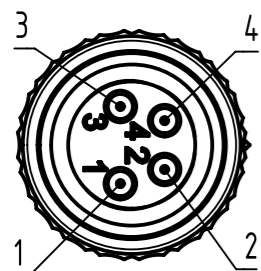

Connector Location A

Connector Location B

Mating face acc. to IEC 61076-2-104

M8 4-pole, straight overmolded, unshielded

X female

Loading-Plan

- 1 — brown
- 2 — white
- 3 — blue
- 4 — black

- Protection level: IP67
- Temperature range: -25°C ... +80°C

length in "1m" step	40	XXX=400
	39	XXX=390
	.	.
	12	XXX=120
length in "0.1m" step	11	XXX=110
	10	XXX=100
	9.9	XXX=099
	9.8	XXX=098
	.	.
	0.4	XXX=004
	0.3	XXX=003
	0.2	XXX=002
	0.1	XXX=001
Step	a [m]	XXX

4.0 to 40	±1%
0.1 to 3.9	+0.04
a [m]	Tolerance

PUR black, 4x0.25mm <sup>2</sup>	21348100489XXX
Type of cable	Part no.

All rights reserved Department HCS - RO HARTING Customised Solutions D-32339 Espelkamp	All Dimensions in mm Tech. Character. Created by STOCHECIC Stocheci Inspected by COSTEA Costea Standardisation MUNTEANV Muntean Date 2019-01-11 State Final Release		Free size tol. According to production drawing	
	Title M8 Cable Assembly 4-poles st/- f/- Type TB Number 21348100489XXX			Doc-Key / ECM-Nr. 100809670/UGD/009/A 500000145294 Rev. A Page 1/1