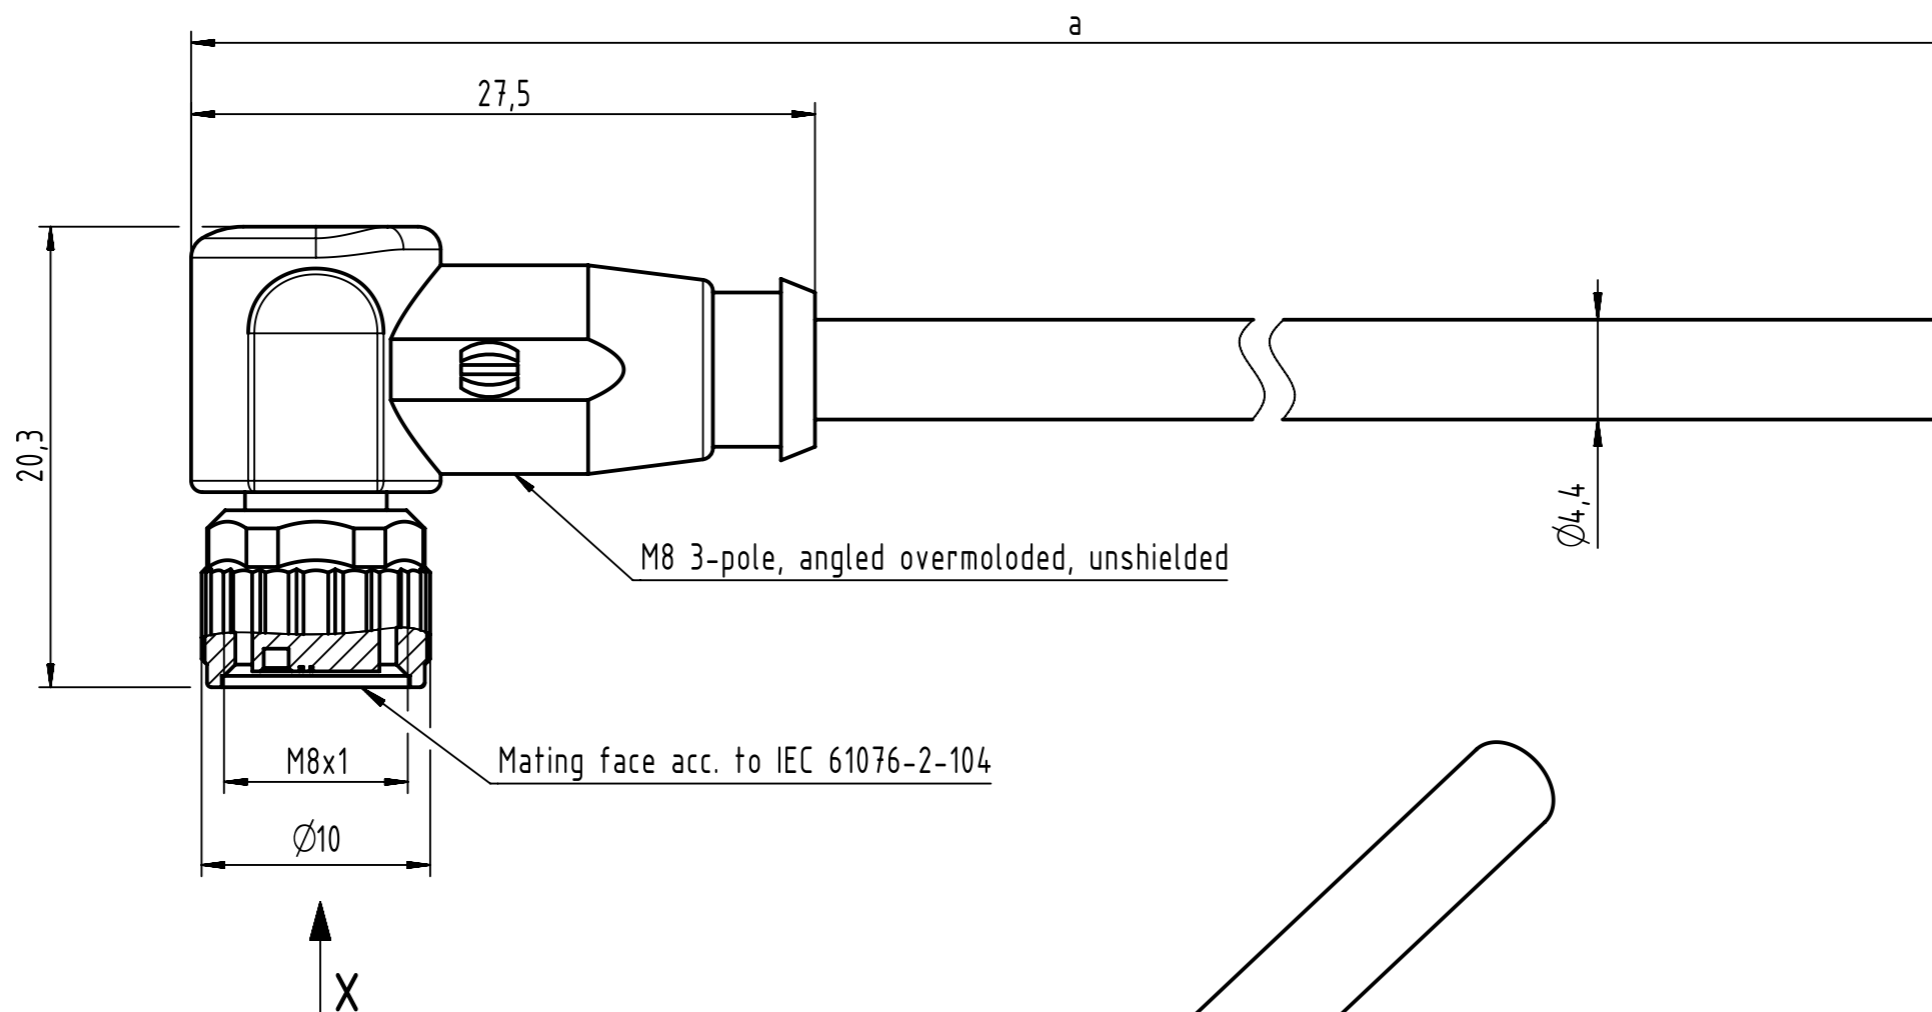

Connector Location A

Connector Location B

M8 3-pole, angled overmolded, unshielded

Mating face acc. to IEC 61076-2-104

X female

Loading-Plan

- 1 brown
- 2 blue
- 3 black
- 4

- Protection level: IP65/67
- Temperature range: -25°C ... +80°C

length in "1m" step	40	XXX=400
	39	XXX=390
	12	XXX=120
length in "0.1m" step	11	XXX=110
	10	XXX=100
	9.9	XXX=099
	9.8	XXX=098
	0.4	XXX=004
	0.3	XXX=003
	0.2	XXX=002
	0.1	XXX=001
Step	a [m]	XXX

4.0 to 40	±1%
0.1 to 3.9	+0.04
a [m]	Tolerance

PUR black, 3x0.25mm ²	21348300388XXX
Type of cable	Part no.

	All rights reserved	Created by STOCHECIC Stocheci	Inspected by COSTEA Costea	Standardisation MUNTEANV Muntean	Date 2019-01-11	State Final Release
	Department HCS - RO	Title M8 Cable Assembly 3-poles an/- f/-				Doc-Key / ECM-Nr. 100809746/UGD/009/A 500000145294
HARTING Customised Solutions D-32339 Espelkamp		Type TB	Number 21348300388XXX		Rev. A	Page 1/1