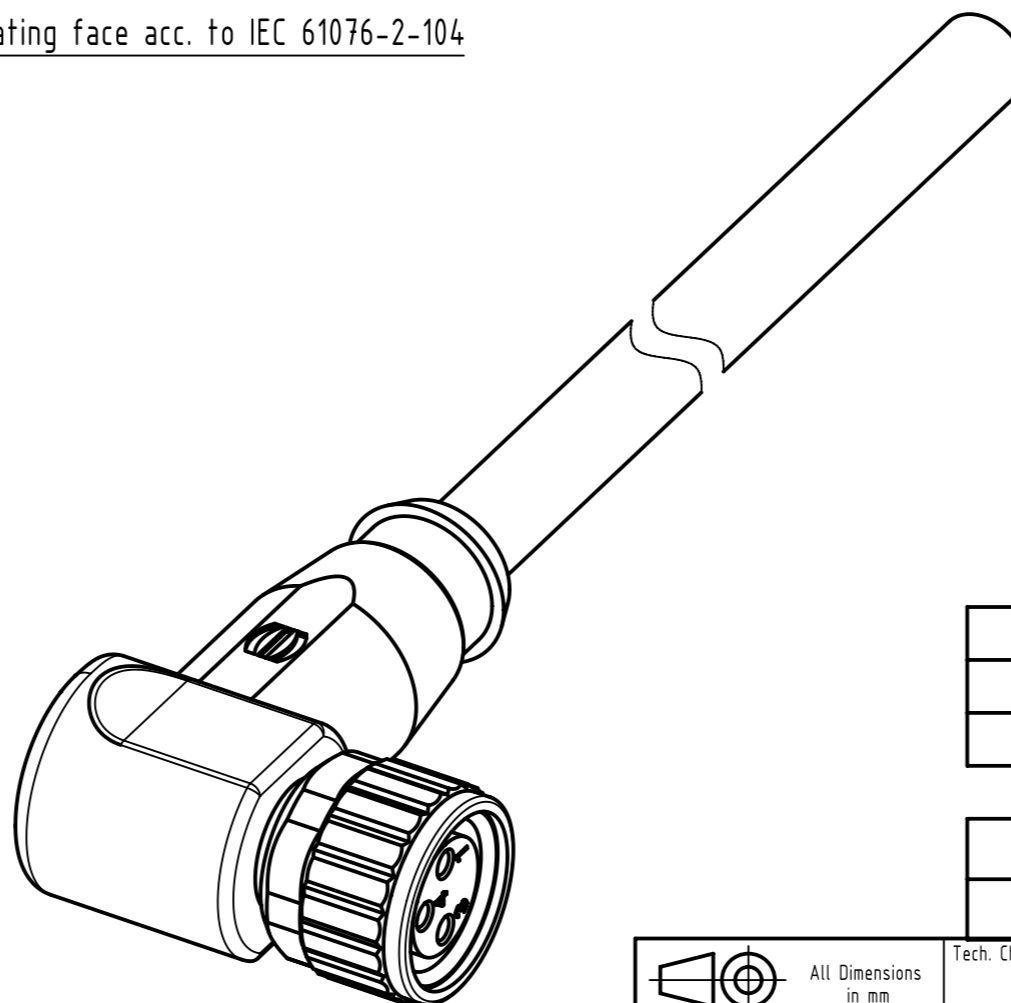

Connector Location A

Connector Location B

M8 3-pole, angled overmolded, unshielded

Mating face acc. to IEC 61076-2-104

X female

Loading-Plan

- 1 brown
- 2 blue
- 3 black
- 4

- Protection level: IP65/67
- Temperature range: -25°C ... +80°C

PUR black, 3x0.25mm ²	21348300388XXX
Type of cable	Part no.

	All rights reserved	Created by STOCHECIC Stocheci	Inspected by COSTEA Costea	Standardisation MUNTEANV Muntean	Date 2019-01-11	State Final Release
	Department HCS - RO	Title M8 Cable Assembly 3-poles an/- f/-				Doc-Key / ECM-Nr. 100809746/UGD/009/A 500000145294
HARTING Customised Solutions D-32339 Espelkamp		Type TB	Number 21348300388XXX		Rev. A	Page 1/1