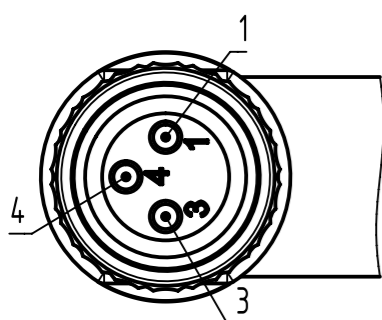

Connector Location A

Connector Location B

M8 3-pole, angled overmolded, unshielded

Mating face acc. to IEC 61076-2-104

X female

Loading-Plan

- 1 brown
- 2 blue
- 3 black
- 4

- Protection level: IP65/67
- Temperature range: -25°C ... +80°C

length in "1m" step	40	XXX=400
	39	XXX=390
	12	XXX=120
length in "0.1m" step	11	XXX=110
	10	XXX=100
	9.9	XXX=099
	9.8	XXX=098
	0.4	XXX=004
	0.3	XXX=003
	0.2	XXX=002
	0.1	XXX=001
Step	a [m]	XXX

4.0 to 40	±1%
0.1 to 3.9	+0.04
a [m]	Tolerance

PUR black, 3x0.25mm ²	21348300388XXX
Type of cable	Part no.

	All rights reserved	Created by STOCHECIC Stocheci	Inspected by COSTEA Costea	Standardisation MUNTEANV Muntean	Date 2019-01-11	State Final Release
	Department HCS - RO	Title M8 Cable Assembly 3-poles an/- f/-				Doc-Key / ECM-Nr. 100809746/UGD/009/A 500000145294
HARTING Customised Solutions D-32339 Espelkamp		Type TB	Number 21348300388XXX		Rev. A	Page 1/1