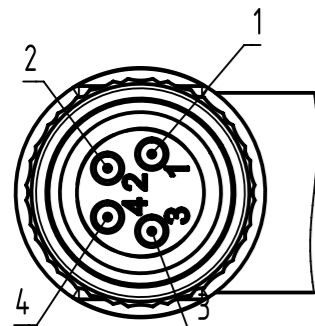

Connector Location A

Connector Location B

M8 4-pole, angled overmolded, unshielded

Mating face acc. to IEC 61076-2-104

X female

Loading-Plan

- 1 brown
- 2 white
- 3 blue
- 4 black

- Protection level: IP67
- Temperature range: -25°C ... +80°C

length in "1m" step	40	XXX=400
	39	XXX=390
	.	.
	12	XXX=120
length in "0.1m" step	11	XXX=110
	10	XXX=100
	9.9	XXX=099
	9.8	XXX=098
	.	.
	0.4	XXX=004
	0.3	XXX=003
	0.2	XXX=002
	0.1	XXX=001
Step	a [m]	XXX

4.0 to 40	±1%
0.1 to 3.9	+0.04
a [m]	Tolerance

PUR black, 4x0.25mm ²	21348300489XXX
Type of cable	Part no.

	All rights reserved	Created by STOCHECIC Stocheci	Inspected by COSTEA Costea	Standardisation MUNTEANV Muntean	Date 2019-01-11	State Final Release
	Department HCS - RO	Title M8 Cable Assembly 4-poles an/- f/-				Doc-Key / ECM-Nr. 100809803/UGD/009/A 500000145294
HARTING Customised Solutions D-32339 Espelkamp		Type TB	Number 21348300489XXX		Rev. A	Page 1/1