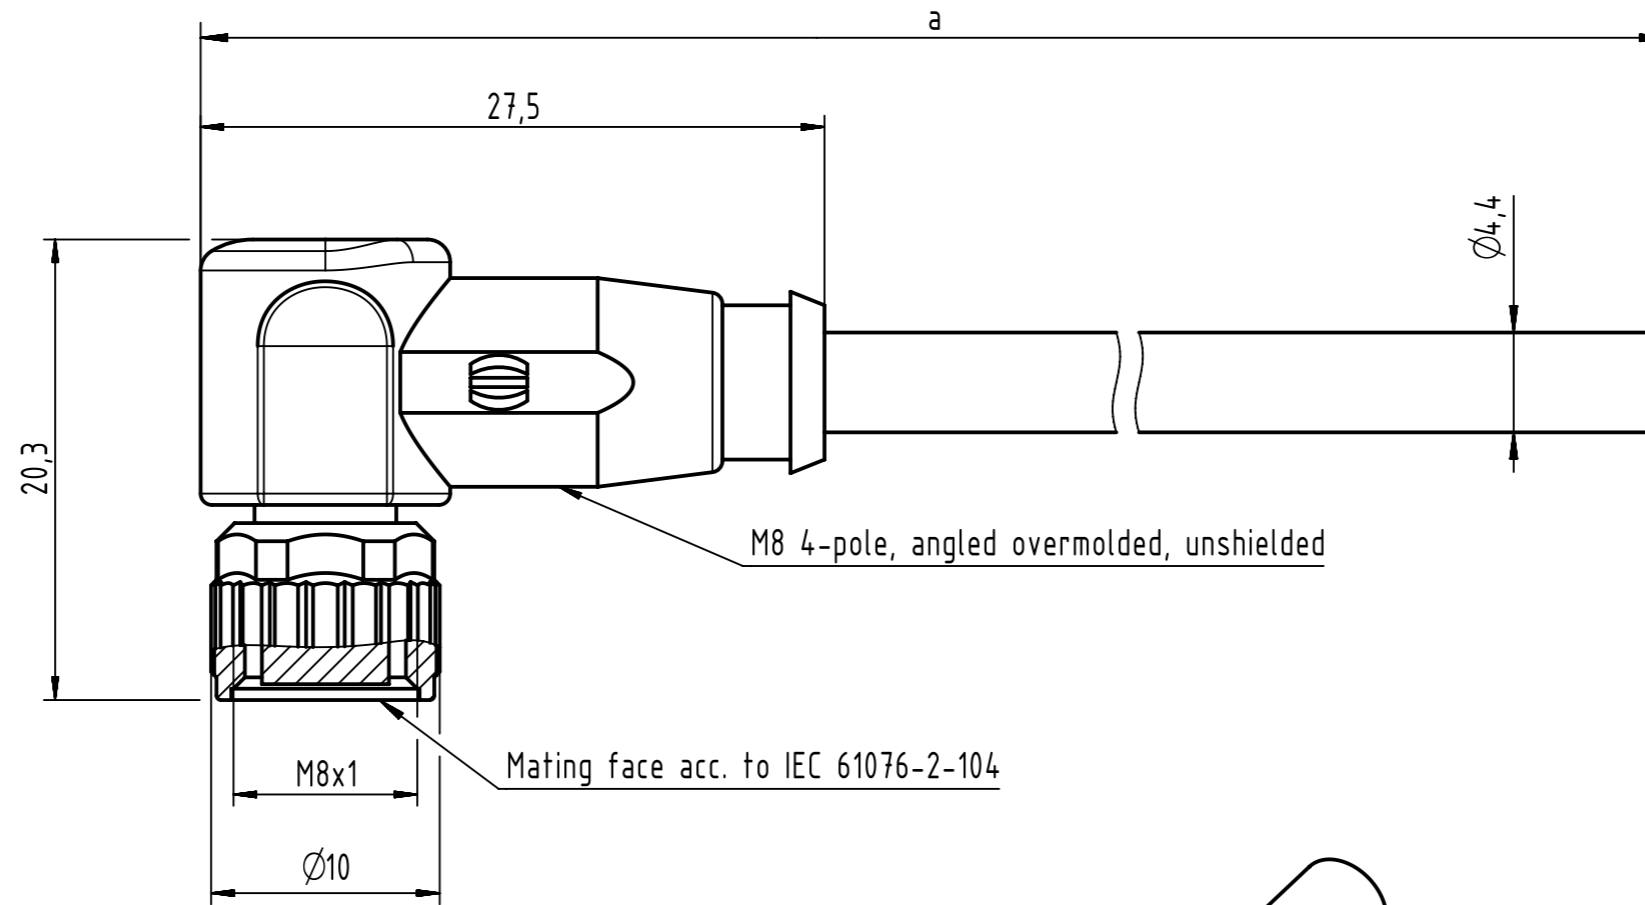

Connector Location A

Connector Location B

M8 4-pole, angled overmolded, unshielded

Mating face acc. to IEC 61076-2-104

X female

Loading-Plan

- 1 brown
- 2 white
- 3 blue
- 4 black

- Protection level: IP67
- Temperature range: -25°C ... +80°C

length in "1m" step	40	XXX=400
	39	XXX=390
	.	.
	12	XXX=120
length in "0.1m" step	11	XXX=110
	10	XXX=100
	9.9	XXX=099
	9.8	XXX=098
	.	.
	0.4	XXX=004
	0.3	XXX=003
	0.2	XXX=002
	0.1	XXX=001
Step	a [m]	XXX

4.0 to 40	±1%
0.1 to 3.9	+0.04
a [m]	Tolerance

PUR black, 4x0.25mm ²	21348300489XXX
Type of cable	Part no.

	All rights reserved	Created by STOCHECIC Stocheci	Inspected by COSTEA Costea	Standardisation MUNTEANV Muntean	Date 2019-01-11	State Final Release
	Department HCS - RO	Title M8 Cable Assembly 4-poles an/- f/-				Doc-Key / ECM-Nr. 100809803/UGD/009/A 500000145294
HARTING Customised Solutions D-32339 Espelkamp		Type TB	Number 21348300489XXX		Rev. A	Page 1/1