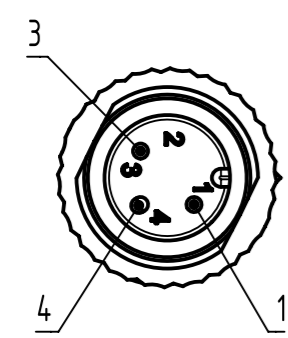

Connector Location A

Connector Location B

Mating face acc. to IEC 61076-2-101

M12 A-coded 3-pole, straight overmolded, unshielded

X male

Loading-Plan:

- 1 brown
- 3 blue
- 4 black

- Protection level: IP67
 - Temperature range: -25°C ... +80°C

4.0 to 40	±1%
0.1 to 3.9	+0.04
a [m]	Tolerance

length in "1m" step	40	XXX=40
	39	XXX=39
	12	XXX=120
	11	XXX=110
length in "0.1m" step	10	XXX=100
	9.9	XXX=099
	9.8	XXX=098
	0.4	XXX=004
	0.3	XXX=003
	0.2	XXX=002
0.1	XXX=001	
Step	a [m]	XXX

PVC grey, 3x0.34mm ²	21348400383XXX
Type of cable	Part no.

	All rights reserved	Created by COSTEA Costea	Inspected by STOCHECIC Stocheci	Standardisation MUNTEANV Muntean	Date 2018-12-17	State Final Release
	Department HCS - RO	Title M12 Cable Assembly A-cod st/- m/-		Doc-Key / ECM-Nr. 100578777/UGD/009/C 500000144899		
HARTING Customised Solutions D-32339 Espelkamp		Type TB	Number 21348400383XXX		Rev. C	Page 1/1