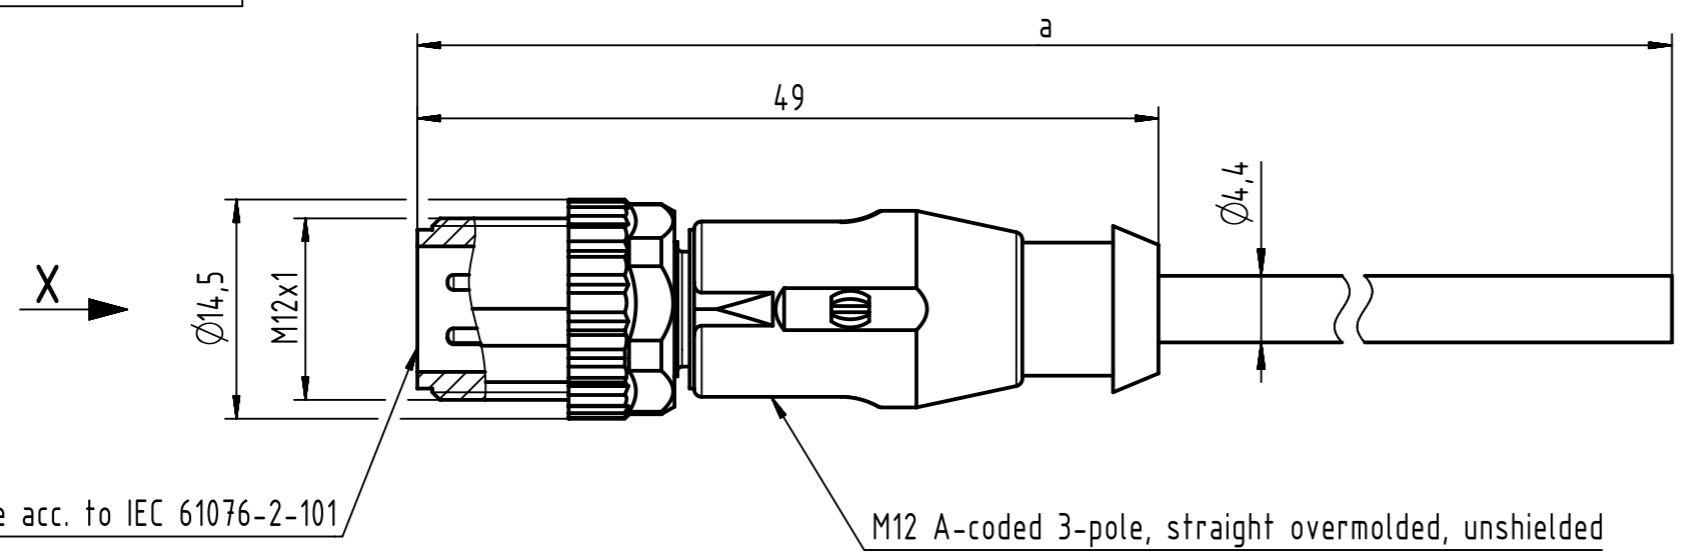

Connector Location A

Connector Location B

Mating face acc. to IEC 61076-2-101

M12 A-coded 3-pole, straight overmolded, unshielded

X male

Loading-Plan:

- 1 brown
- 3 blue
- 4 black

- Protection level: IP67
 - Temperature range: -25°C ... +80°C

4.0 to 40	±1%
0.1 to 3.9	+0.04
a [m]	Tolerance

length in "1m" step	40	XXX=40
	39	XXX=39
	12	XXX=120
	11	XXX=110
length in "0.1m" step	10	XXX=100
	9.9	XXX=099
	9.8	XXX=098
	0.4	XXX=004
	0.3	XXX=003
	0.2	XXX=002
0.1	XXX=001	
Step	a [m]	XXX

PVC grey, 3x0.34mm ²	21348400383XXX
Type of cable	Part no.

	All rights reserved	Created by COSTEA Costea	Inspected by STOCHECIC Stocheci	Standardisation MUNTEANV Muntean	Date 2018-12-17	State Final Release
	Department HCS - RO	Title M12 Cable Assembly A-cod st/- m/-		Doc-Key / ECM-Nr. 100578777/UGD/009/C 500000144899		
HARTING Customised Solutions D-32339 Espelkamp		Type TB	Number 21348400383XXX		Rev. C	Page 1/1