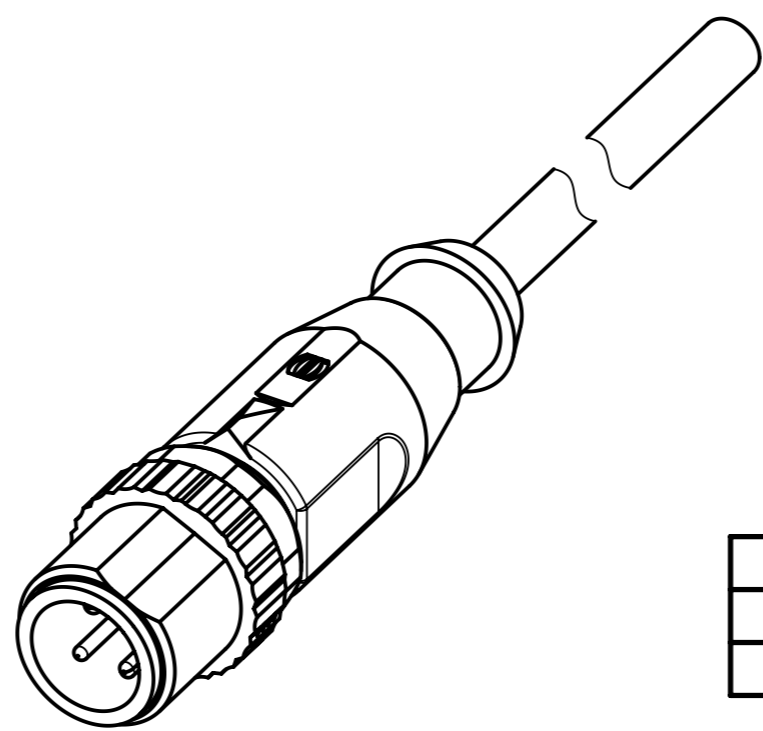

Connector Location A

Connector Location B

Mating face acc. to IEC 61076-2-101

M12 A-coded 3-pole, straight overmolded, unshielded

X male

Loading-Plan:

- 1 brown
- 3 blue
- 4 black

- Protection level: IP67
 - Temperature range: -25°C ... +80°C

PVC grey, 3x0.34mm ²	21348400383XXX
Type of cable	Part no.

	All rights reserved	Created by COSTEA Costea	Inspected by STOCHECIC Stocheci	Standardisation MUNTEANV Muntean	Date 2018-12-17	State Final Release
	Department HCS - RO	Title M12 Cable Assembly A-cod st/- m/-		Doc-Key / ECM-Nr. 100578777/UGD/009/C 500000144899		
HARTING Customised Solutions D-32339 Espelkamp		Type TB	Number 21348400383XXX		Rev. C	Page 1/1