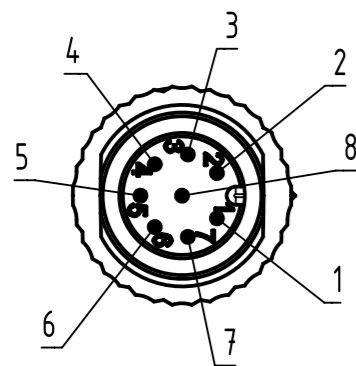

Connector Location A

Connector Location B

X
male

Loading-Plan:

- 1 — white
- 2 — brown
- 3 — green
- 4 — yellow
- 5 — grey
- 6 — pink
- 7 — blue
- 8 — red

4.0 to 40	±1%
0.1 to 3.9	+0.04
a [m]	Tolerance

length in "1m" step	40	XXX=40
	39	XXX=39
	.	.
	12	XXX=120
	11	XXX=110
length in "0.1m" step	10	XXX=100
	9.9	XXX=099
	9.8	XXX=098
	.	.
	0.4	XXX=004
	0.3	XXX=003
	0.2	XXX=002
0.1	XXX=001	
Step	a [m]	XXX

- Protection level: IP67
- Temperature range: -25°C ... +80°C

PVC grey, 8x0.25mm ²	21348400882XXX
Type of cable	Part no.

	All rights reserved	Created by COSTEA Costea	Inspected by STOCHECIC Stocheci	Standardisation MUNTEANV Muntean	Date 2018-12-17	State Final Release
Department HCS - RO		Title M12 Cable Assembly A-cod st/- m/-		Doc-Key / ECM-Nr. 100578925/UGD/009/C 500000144899		Rev. C
HARTING Customised Solutions D-32339 Espelkamp		Type TB	Number 21348400882XXX		Page 1/1	