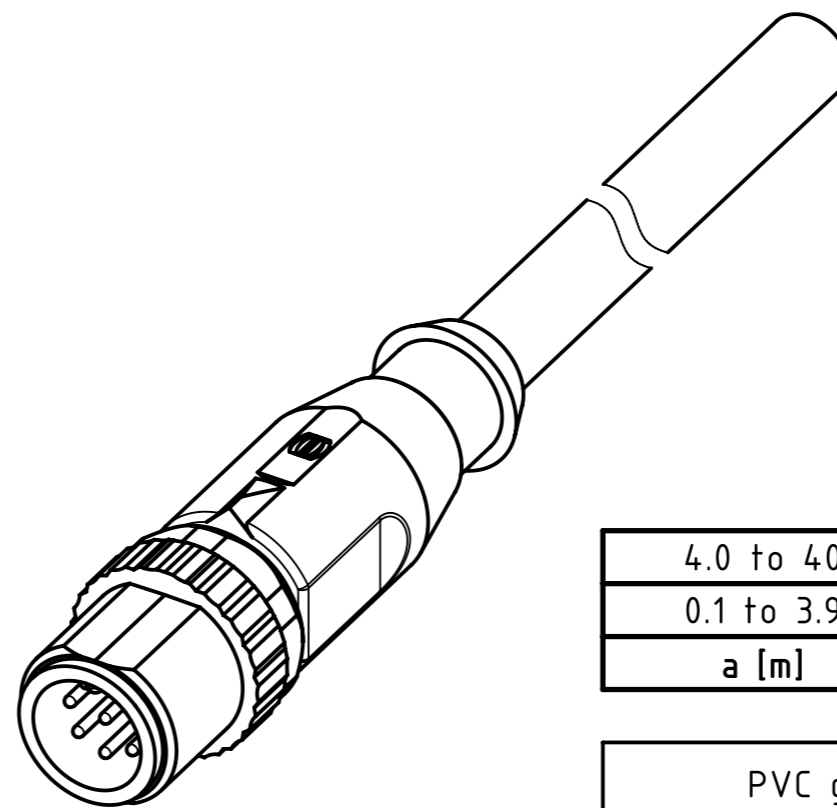

Connector Location A

Connector Location B

X
male

Loading-Plan:

- 1 — white
- 2 — brown
- 3 — green
- 4 — yellow
- 5 — grey
- 6 — pink
- 7 — blue
- 8 — red

4.0 to 40	±1%
0.1 to 3.9	+0.04
a [m]	Tolerance

length in "1m" step	40	XXX=40
	39	XXX=39
	.	.
	12	XXX=120
	11	XXX=110
length in "0.1m" step	10	XXX=100
	9.9	XXX=099
	9.8	XXX=098
	.	.
	0.4	XXX=004
	0.3	XXX=003
	0.2	XXX=002
0.1	XXX=001	
Step	a [m]	XXX

- Protection level: IP67
- Temperature range: -25°C ... +80°C

PVC grey, 8x0.25mm ²	21348400882XXX
Type of cable	Part no.

	All rights reserved	Created by COSTEA Costea	Inspected by STOCHECIC Stocheci	Standardisation MUNTEANV Muntean	Date 2018-12-17	State Final Release
Department HCS - RO		Title M12 Cable Assembly A-cod st/- m/-		Doc-Key / ECM-Nr. 100578925/UGD/009/C 500000144899		Rev. C
HARTING Customised Solutions D-32339 Espelkamp		Type TB	Number 21348400882XXX		Page 1/1	