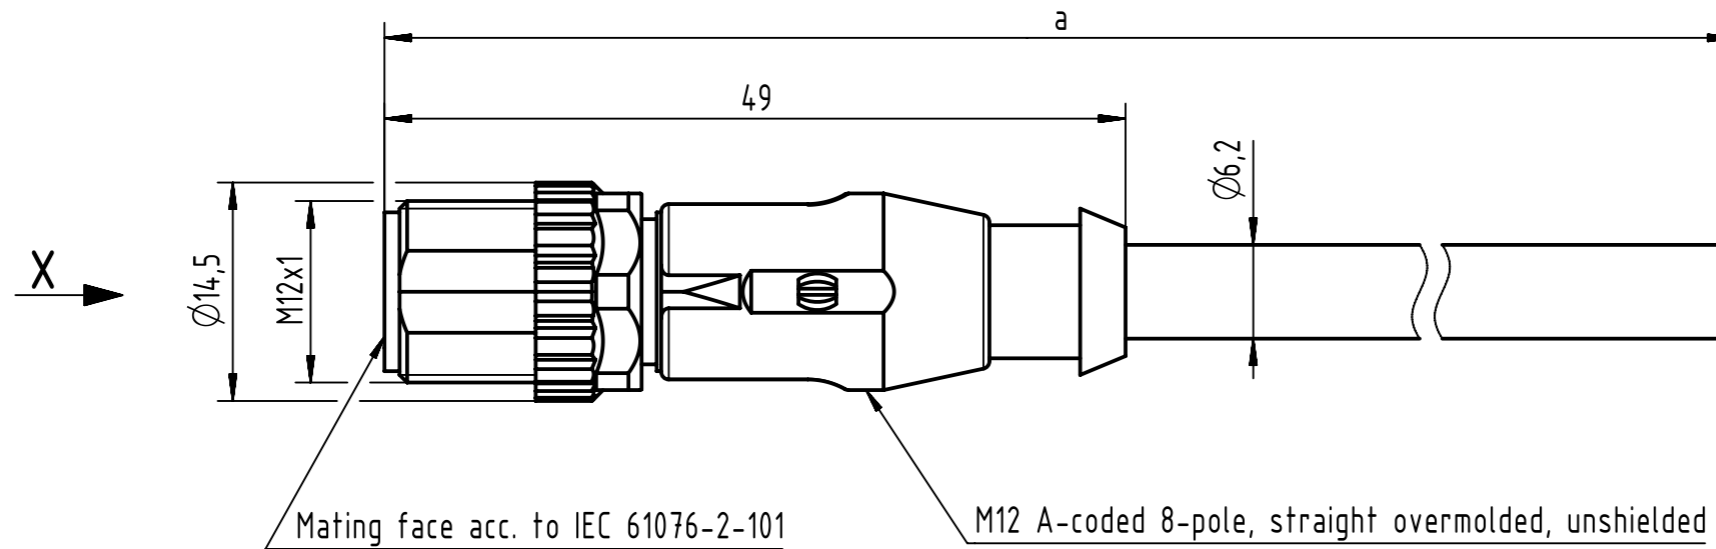

Connector Location A

Connector Location B

X
male

Loading-Plan:

- 1 — white
- 2 — brown
- 3 — green
- 4 — yellow
- 5 — grey
- 6 — pink
- 7 — blue
- 8 — red

4.0 to 40	±1%
0.1 to 3.9	+0.04
a [m]	Tolerance

length in "1m" step	40	XXX=40
	39	XXX=39
	.	.
	12	XXX=120
	11	XXX=110
length in "0.1m" step	10	XXX=100
	9.9	XXX=099
	9.8	XXX=098
	.	.
	0.4	XXX=004
	0.3	XXX=003
	0.2	XXX=002
0.1	XXX=001	
Step	a [m]	XXX

- Protection level: IP67
- Temperature range: -25°C ... +80°C

PVC grey, 8x0.25mm ²	21348400882XXX
Type of cable	Part no.

	All rights reserved	Created by COSTEA Costea	Inspected by STOCHECIC Stocheci	Standardisation MUNTEANV Muntean	Date 2018-12-17	State Final Release
Department HCS - RO		Title M12 Cable Assembly A-cod st/- m/-		Doc-Key / ECM-Nr. 100578925/UGD/009/C 500000144899		Rev. C
HARTING Customised Solutions D-32339 Espelkamp		Type TB	Number 21348400882XXX		Page 1/1	