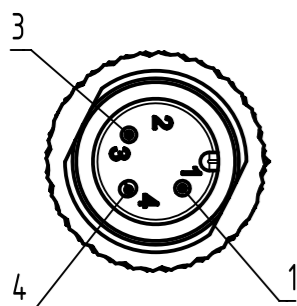

Connector Location A

Connector Location B

X male

Y female

Loading-Plan

- 1 brown 1
- 3 blue 3
- 4 black 4

- Protection level: IP67
- Temperature range: -25°C ... +80°C

length in "1m" step	40	XXX=400
	39	XXX=390
	.	.
length in "0.1m" step	12	XXX=120
	11	XXX=110
	10	XXX=100
	9.9	XXX=099
	9.8	XXX=098
	.	.
	0.4	XXX=004
0.3	XXX=003	
0.2	XXX=002	
0.1	XXX=001	
Step	a [m]	XXX

4.0 to 40	±1%
0.1 to 3.9	+0.04
a [m]	Tolerance

PUR black, 3x0.34mm ²	21348485390XXX
Type of cable	Part no.

All Dimensions in mm		Tech. Character.		Free size tol.		According to production drawing	
All rights reserved Department HCS - RO HARTING Customised Solutions D-32339 Espelkamp	Created by STOCHECIC Stochei	Inspected by COSTEA Costea	Standardisation MUNTEANV Muntean	Date 2018-12-14	State Final Release		
	Title M12 Cable Assembly A-cod st/st m/f				Doc-Key / ECM-Nr. 100806188/UGD/009/A 500000144865		
Type TB		Number 21348485390XXX		Rev. A	Page 1/1		