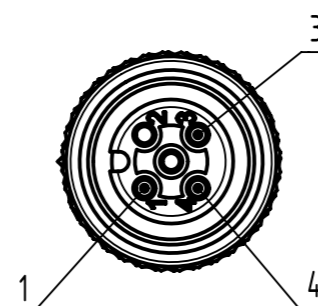

Connector Location A

Connector Location B

X male

Y female

Loading-Plan

- 1 brown 1
- 3 blue 3
- 4 black 4

- Protection level: IP67
- Temperature range: -25°C ... +80°C

length in "1m" step	40	XXX=400
	39	XXX=390
	.	.
length in "0.1m" step	12	XXX=120
	11	XXX=110
	10	XXX=100
	9.9	XXX=099
	9.8	XXX=098
	.	.
	0.4	XXX=004
0.3	XXX=003	
0.2	XXX=002	
0.1	XXX=001	
Step	a [m]	XXX

4.0 to 40	±1%
0.1 to 3.9	+0.04
a [m]	Tolerance

PUR black, 3x0.34mm ²	21348485390XXX
Type of cable	Part no.

All Dimensions in mm		Tech. Character.		Free size tol.		According to production drawing	
All rights reserved Department HCS - RO HARTING Customised Solutions D-32339 Espelkamp	Created by STOCHECIC Stochei	Inspected by COSTEA Costea	Standardisation MUNTEANV Muntean	Date 2018-12-14	State Final Release		
	Title M12 Cable Assembly A-cod st/st m/f				Doc-Key / ECM-Nr. 100806188/UGD/009/A 500000144865		
Type TB		Number 21348485390XXX		Rev. A	Page 1/1		