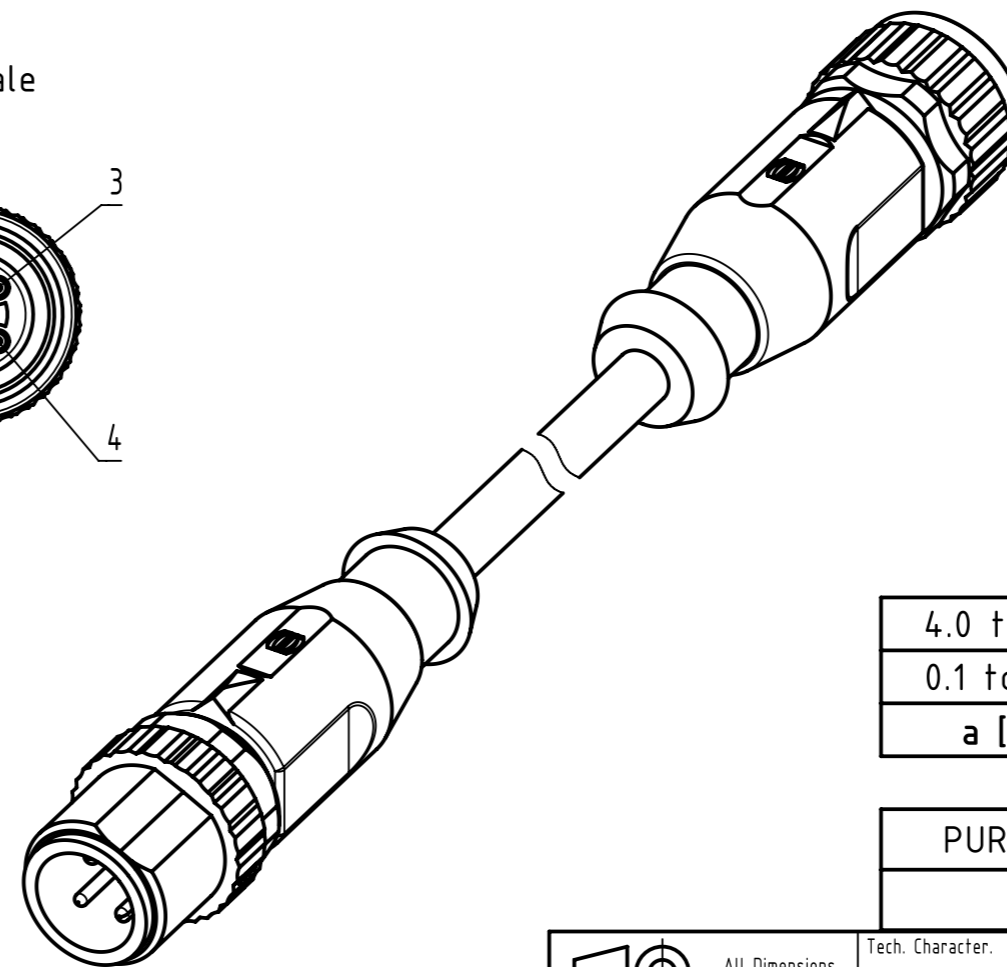

Connector Location A

Connector Location B

X male

Y female

Loading-Plan

- 1 brown 1
- 3 blue 3
- 4 black 4

- Protection level: IP67
- Temperature range: -25°C ... +80°C

length in "1m" step	40	XXX=400
	39	XXX=390
	.	.
length in "0.1m" step	12	XXX=120
	11	XXX=110
	10	XXX=100
	9.9	XXX=099
	9.8	XXX=098
	.	.
	0.4	XXX=004
0.3	XXX=003	
0.2	XXX=002	
0.1	XXX=001	
Step	a [m]	XXX

4.0 to 40	±1%
0.1 to 3.9	+0.04
a [m]	Tolerance

PUR black, 3x0.34mm ²	21348485390XXX
Type of cable	Part no.

All Dimensions in mm		Tech. Character.		Free size tol.		According to production drawing	
All rights reserved Department HCS - RO HARTING Customised Solutions D-32339 Espelkamp	Created by STOCHECIC Stochei	Inspected by COSTEA Costea	Standardisation MUNTEANV Muntean	Date 2018-12-14	State Final Release		
	Title M12 Cable Assembly A-cod st/st m/f				Doc-Key / ECM-Nr. 100806188/UGD/009/A 500000144865		
Type TB		Number 21348485390XXX		Rev. A	Page 1/1		