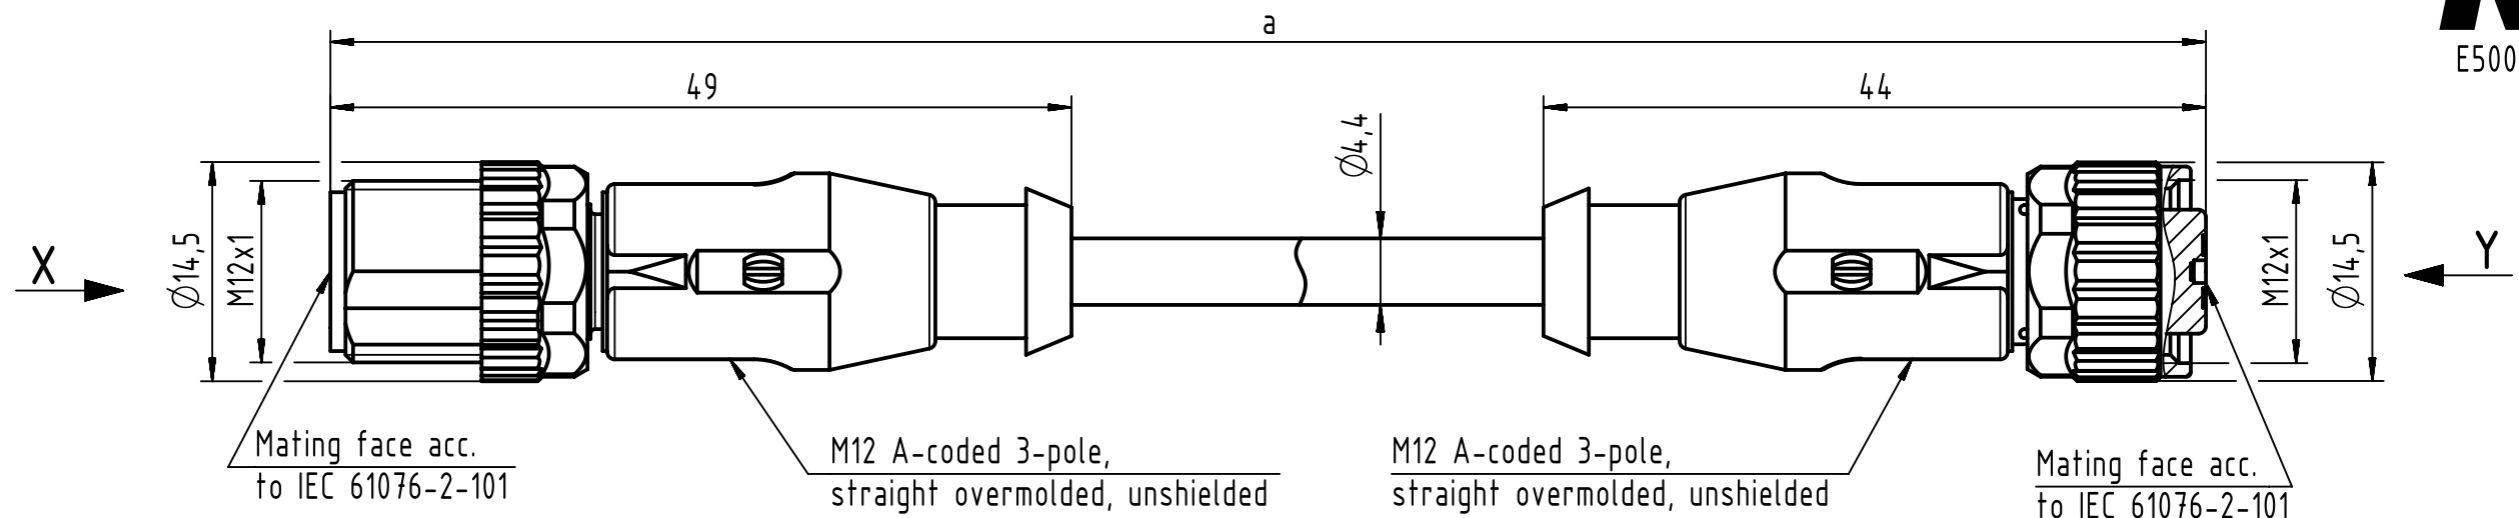

Connector Location A

Connector Location B

X male

Y female

Loading-Plan

- 1 brown 1
- 3 blue 3
- 4 black 4

- Protection level: IP67
- Temperature range: -25°C ... +80°C

length in "1m" step	40	XXX=400
	39	XXX=390
	.	.
length in "0.1m" step	12	XXX=120
	11	XXX=110
	10	XXX=100
	9.9	XXX=099
	9.8	XXX=098
	.	.
	0.4	XXX=004
0.3	XXX=003	
0.2	XXX=002	
0.1	XXX=001	
Step	a [m]	XXX

4.0 to 40	±1%
0.1 to 3.9	+0.04
a [m]	Tolerance

PUR black, 3x0.34mm ²	21348485390XXX
Type of cable	Part no.

All Dimensions in mm		Tech. Character.		Free size tol.		According to production drawing	
All rights reserved Department HCS - RO HARTING Customised Solutions D-32339 Espelkamp	Created by STOCHECIC Stochei	Inspected by COSTEA Costea	Standardisation MUNTEANV Muntean	Date 2018-12-14	State Final Release		
	Title M12 Cable Assembly A-cod st/st m/f				Doc-Key / ECM-Nr. 100806188/UGD/009/A 500000144865		
Type TB		Number 21348485390XXX		Rev. A	Page 1/1		