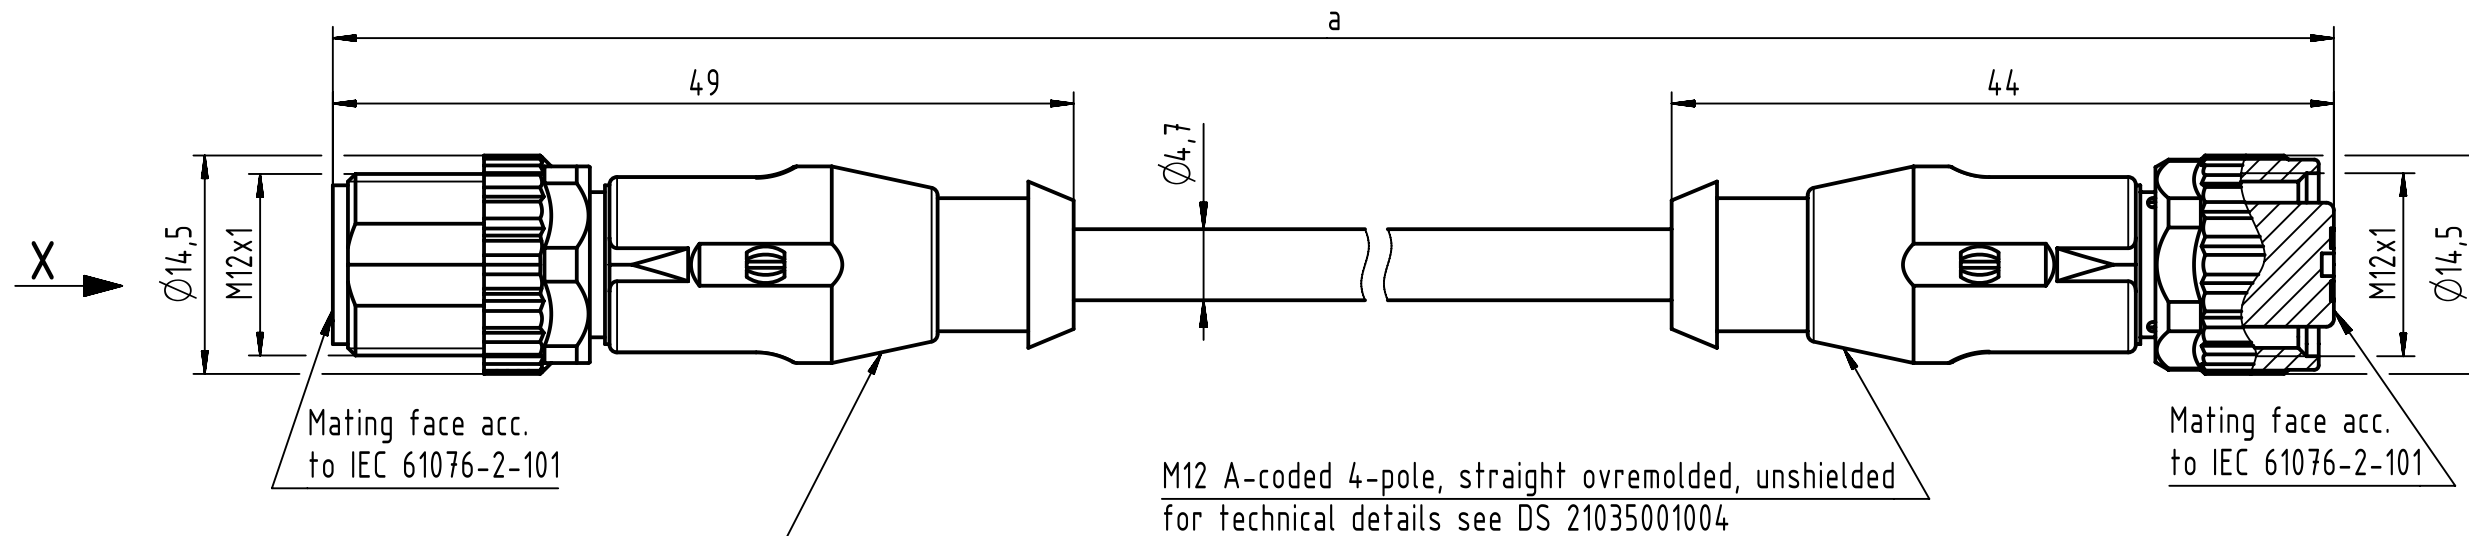

Connector Location A

Connector Location B

M12 A-coded 4-pole, straight overmolded, unshielded for technical details see DS 21035001005

X male

Loading-Plan

- 1 brown 1
- 2 white 2
- 3 blue 3
- 4 black 4

Y female

length in "1m" step	40	XXX=400
	39	XXX=390
	.	.
	12	XXX=120
	11	XXX=110
length in "0.1m" step	10	XXX=100
	9.9	XXX=099
	9.8	XXX=098
	.	.
	0.4	XXX=004
	0.3	XXX=003
	0.2	XXX=002
	0.1	XXX=001
Step	a [m]	XXX

4.0 to 40	±1%
0.1 to 3.9	+0.04
a [m]	Tolerance

PUR black, 4x0.34mm ²	21348485491XXX
Type of cable	Part no.

- Protection level: IP65/67
- Temperature range: -25°C ... +80°C

	All rights reserved	Created by STOCHECIC Stocheci	Inspected by COSTEA Costea	Standardisation MUNTEANV Muntean	Date 2018-12-14	State Final Release	
	Department HCS - RO	Title M12 Cable Assembly A-cod st/st m/f				Doc-Key / ECM-Nr. 100806212/UGD/009/A 500000144869	
HARTING Customised Solutions D-32339 Espelkamp		Type TB	Number 21348485491XXX			Rev. A	Page 1/1