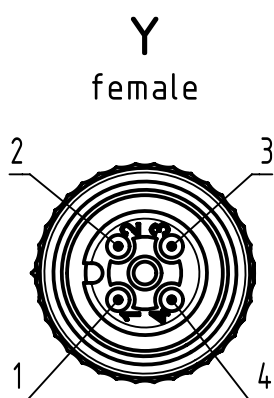

Connector Location A

Connector Location B

M12 A-coded 4-pole, straight overmolded, unshielded for technical details see DS 21035001005

X male

Loading-Plan

- 1 brown 1
- 2 white 2
- 3 blue 3
- 4 black 4

Y female

length in "1m" step	40	XXX=400
	39	XXX=390
	.	.
	12	XXX=120
	11	XXX=110
length in "0.1m" step	10	XXX=100
	9.9	XXX=099
	9.8	XXX=098
	.	.
	0.4	XXX=004
	0.3	XXX=003
	0.2	XXX=002
	0.1	XXX=001
Step	a [m]	XXX

4.0 to 40	±1%
0.1 to 3.9	+0.04
a [m]	Tolerance

PUR black, 4x0.34mm ²	21348485491XXX
Type of cable	Part no.

- Protection level: IP65/67
- Temperature range: -25°C ... +80°C

	All rights reserved	Created by STOCHECIC Stocheci	Inspected by COSTEA Costea	Standardisation MUNTEANV Muntean	Date 2018-12-14	State Final Release	
	Department HCS - RO	Title M12 Cable Assembly A-cod st/st m/f				Doc-Key / ECM-Nr. 100806212/UGD/009/A 500000144869	
HARTING Customised Solutions D-32339 Espelkamp		Type TB	Number 21348485491XXX			Rev. A	Page 1/1