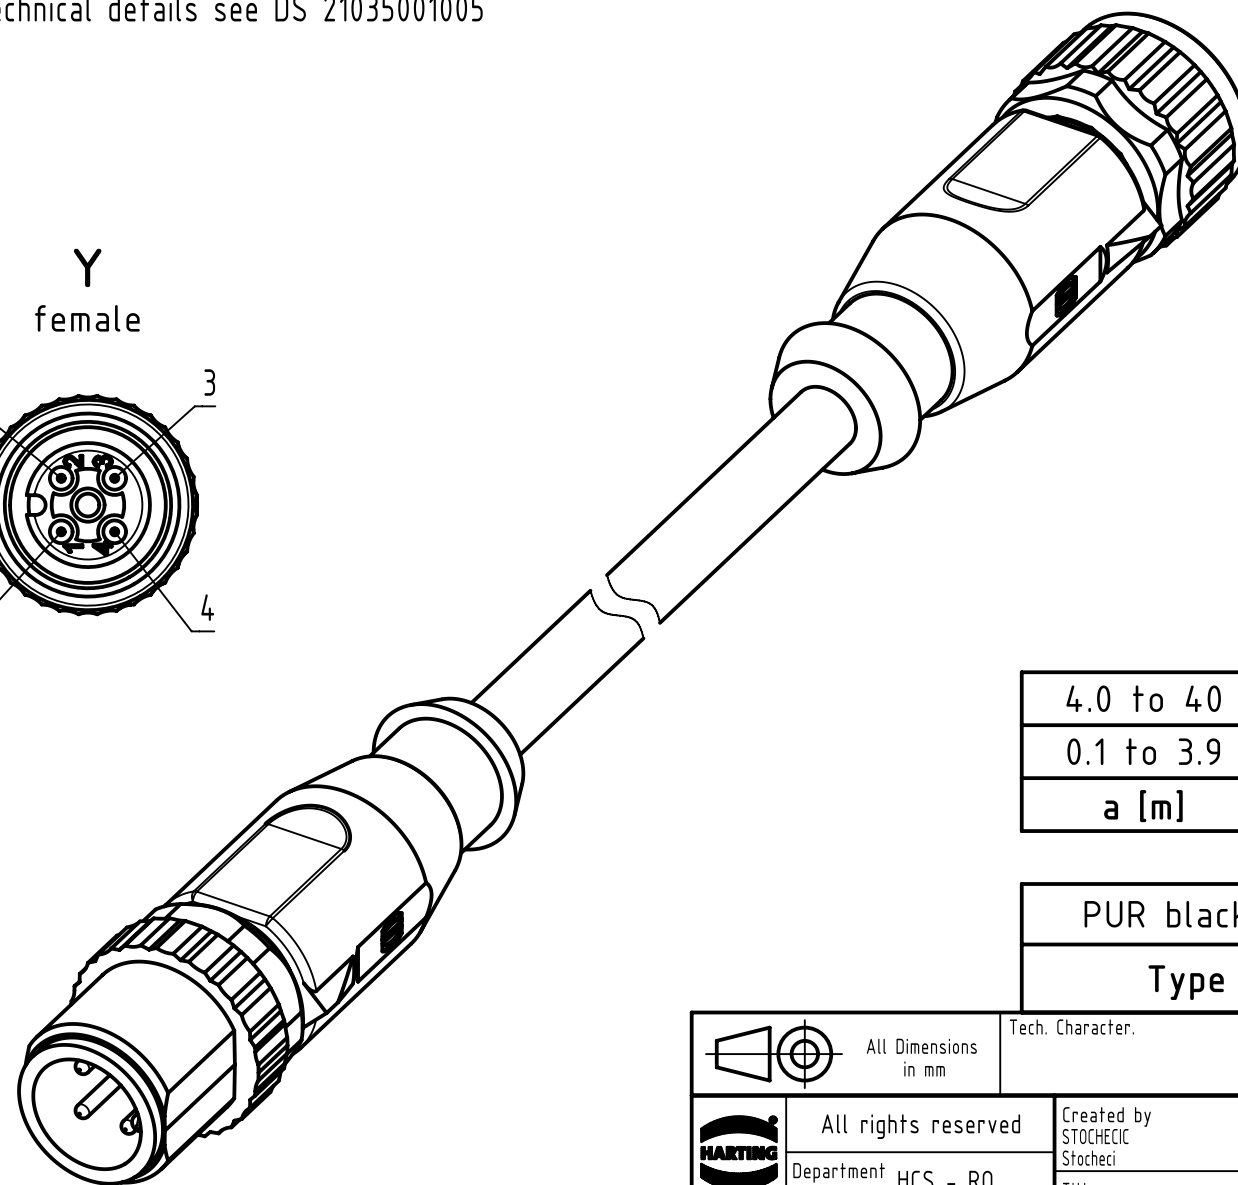

Connector Location A

Connector Location B

M12 A-coded 4-pole, straight overmolded, unshielded for technical details see DS 21035001005

X male

Loading-Plan

- 1 brown 1
- 2 white 2
- 3 blue 3
- 4 black 4

Y female

4.0 to 40	±1%
0.1 to 3.9	+0.04
a [m]	Tolerance

PUR black, 4x0.34mm ²	21348485491XXX
Type of cable	Part no.

- Protection level: IP65/67
- Temperature range: -25°C ... +80°C

	All rights reserved	Created by STOCHECIC Stocheci	Inspected by COSTEA Costea	Standardisation MUNTEANV Muntean	Date 2018-12-14	State Final Release	
	Department HCS - RO	Title M12 Cable Assembly A-cod st/st m/f				Doc-Key / ECM-Nr. 100806212/UGD/009/A 500000144869	
HARTING Customised Solutions D-32339 Espelkamp		Type TB	Number 21348485491XXX			Rev. A	Page 1/1