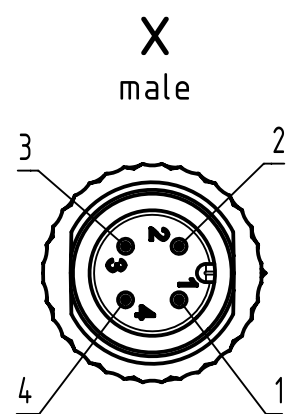

Connector Location A

Connector Location B

M12 A-coded 4-pole, straight overmolded, unshielded for technical details see DS 21035001005

X male

Loading-Plan

- 1 brown 1
- 2 white 2
- 3 blue 3
- 4 black 4

Y female

length in "1m" step	40	XXX=400
	39	XXX=390
	.	.
	12	XXX=120
	11	XXX=110
length in "0.1m" step	10	XXX=100
	9.9	XXX=099
	9.8	XXX=098
	.	.
	0.4	XXX=004
	0.3	XXX=003
	0.2	XXX=002
	0.1	XXX=001
Step	a [m]	XXX

4.0 to 40	±1%
0.1 to 3.9	+0.04
a [m]	Tolerance

PUR black, 4x0.34mm ²	21348485491XXX
Type of cable	Part no.

- Protection level: IP65/67
- Temperature range: -25°C ... +80°C

	All rights reserved	Created by STOCHECIC Stocheci	Inspected by COSTEA Costea	Standardisation MUNTEANV Muntean	Date 2018-12-14	State Final Release	
	Department HCS - RO	Title M12 Cable Assembly A-cod st/st m/f				Doc-Key / ECM-Nr. 100806212/UGD/009/A 500000144869	
HARTING Customised Solutions D-32339 Espelkamp		Type TB	Number 21348485491XXX			Rev. A	Page 1/1