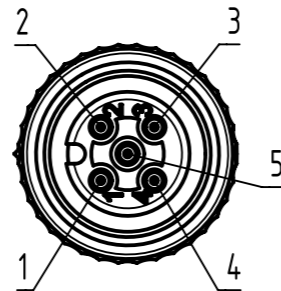

Connector Location A

Connector Location B

X  
male

Loading-Plan

- 1 brown 1
- 2 white 2
- 3 blue 3
- 4 black 4
- 5 green-yellow 5

Y  
female

- Protection level: IP67
- Temperature range: -25°C ... +80°C

length in "1m" step	40	XXX=400
	39	XXX=390
	.	.
	12	XXX=120
	11	XXX=110
length in "0.1m" step	10	XXX=100
	9.9	XXX=099
	9.8	XXX=098
	.	.
	0.4	XXX=004
	0.3	XXX=003
	0.2	XXX=002
	0.1	XXX=001
Step	a [m]	XXX

4.0 to 40	±1%
0.1 to 3.9	+0.04
a [m]	Tolerance

PVC grey, 5x0.34mm <sup>2</sup>	21348485585XXX
Type of cable	Part no.

	All rights reserved		Tech. Character.		Free size tol.		According to production drawing	
	Department HCS - RO		Created by STOCHECIC Stochei	Inspected by COSTEA Costea	Standardisation MUNTEANV Muntean	Date 2018-12-14	State Final Release	
HARTING Customised Solutions D-32339 Espelkamp		Title M12 Cable Assembly A-cod st/st m/f				Doc-Key / ECM-Nr. 100578788/UGD/009/D 500000144869		
		Type TB	Number 21348485585XXX			Rev. D	Page 1/1	