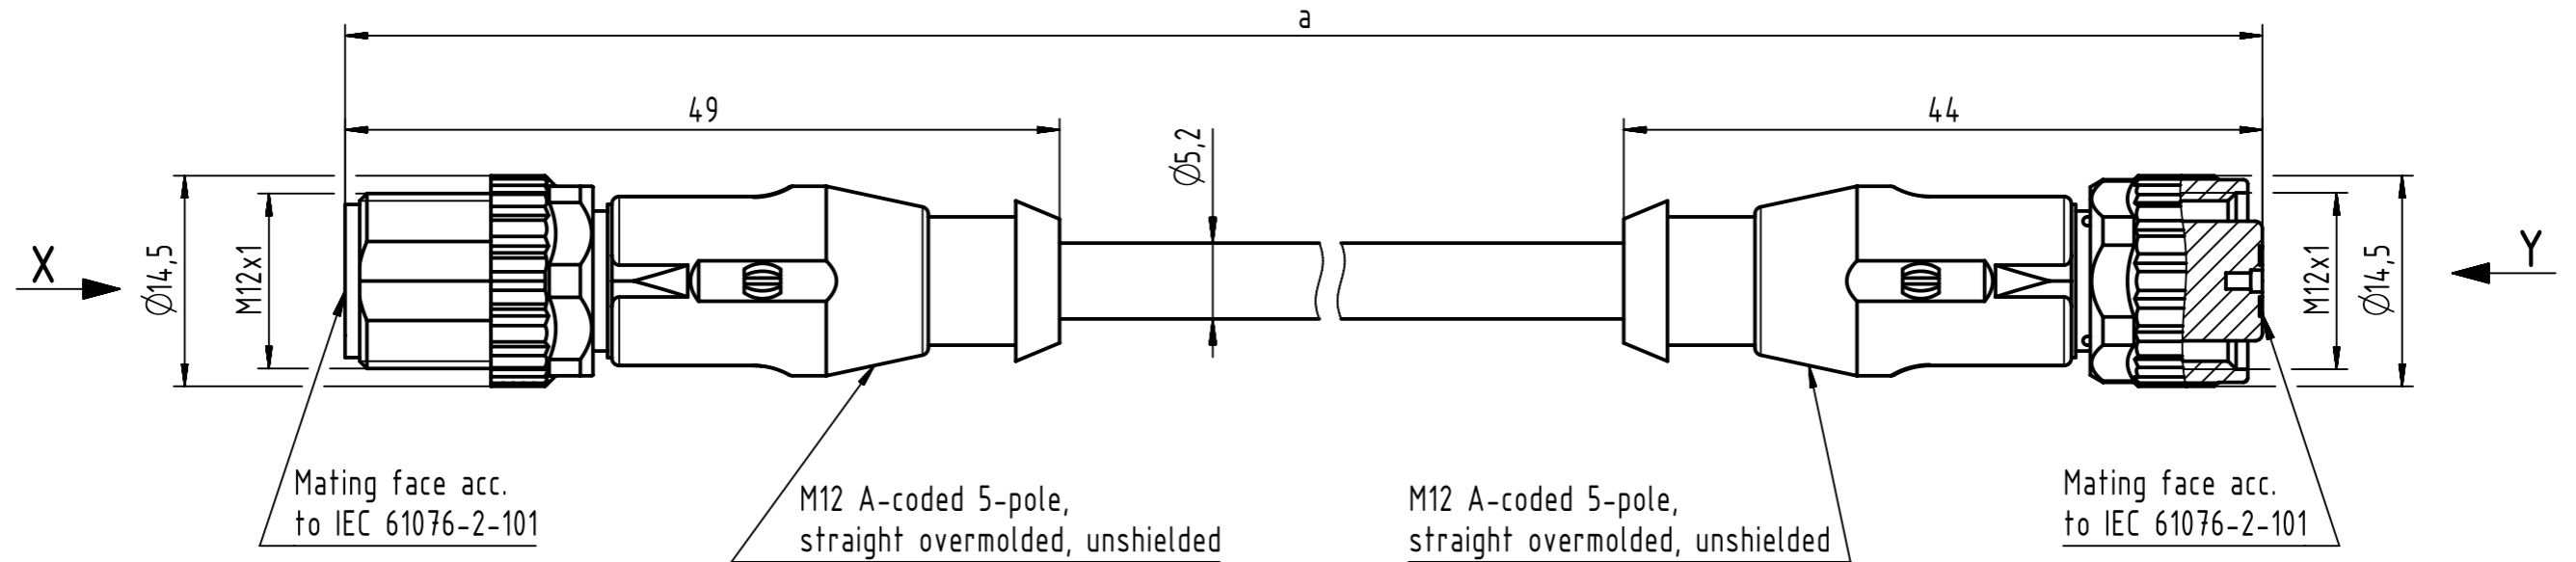

Connector Location A

Connector Location B

X  
male

Loading-Plan

- 1 brown 1
- 2 white 2
- 3 blue 3
- 4 black 4
- 5 green-yellow 5

Y  
female

- Protection level: IP67
- Temperature range: -25°C ... +80°C

length in "1m" step	40	XXX=400
	39	XXX=390
	.	.
	12	XXX=120
	11	XXX=110
length in "0.1m" step	10	XXX=100
	9.9	XXX=099
	9.8	XXX=098
	.	.
	0.4	XXX=004
	0.3	XXX=003
	0.2	XXX=002
	0.1	XXX=001
Step	a [m]	XXX

4.0 to 40	±1%
0.1 to 3.9	+0.04
a [m]	Tolerance

PVC grey, 5x0.34mm <sup>2</sup>	21348485585XXX
Type of cable	Part no.

	All rights reserved		Tech. Character.		Free size tol.		According to production drawing	
	Department HCS - RO		Created by STOCHECIC Stochei	Inspected by COSTEA Costea	Standardisation MUNTEANV Muntean	Date 2018-12-14	State Final Release	
HARTING Customised Solutions D-32339 Espelkamp		Title M12 Cable Assembly A-cod st/st m/f				Doc-Key / ECM-Nr. 100578788/UGD/009/D 500000144869		
		Type TB	Number 21348485585XXX			Rev. D	Page 1/1	