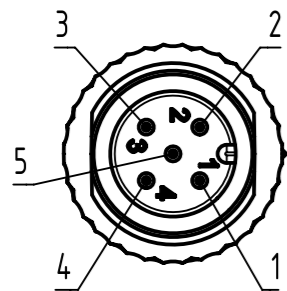

Connector Location A

Connector Location B

X  
male

Loading-Plan

- 1 brown 1
- 2 white 2
- 3 blue 3
- 4 black 4
- 5 green-yellow 5

Y  
female

- Protection level: IP67
- Temperature range: -25°C ... +80°C

length in "1m" step	40	XXX=400
	39	XXX=390
	.	.
	12	XXX=120
	11	XXX=110
length in "0.1m" step	10	XXX=100
	9.9	XXX=099
	9.8	XXX=098
	.	.
	0.4	XXX=004
	0.3	XXX=003
	0.2	XXX=002
	0.1	XXX=001
Step	a [m]	XXX

4.0 to 40	±1%
0.1 to 3.9	+0.04
a [m]	Tolerance

PVC grey, 5x0.34mm <sup>2</sup>	21348485585XXX
Type of cable	Part no.

	All rights reserved		Tech. Character.		Free size tol.		According to production drawing	
	Department HCS - RO		Created by STOCHECIC Stochei	Inspected by COSTEA Costea	Standardisation MUNTEANV Muntean	Date 2018-12-14	State Final Release	
HARTING Customised Solutions D-32339 Espelkamp		Title M12 Cable Assembly A-cod st/st m/f				Doc-Key / ECM-Nr. 100578788/UGD/009/D 500000144869		
		Type TB	Number 21348485585XXX			Rev. D	Page 1/1	