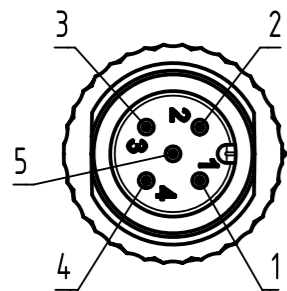

Connector Location A

Connector Location B

X  
male

Loading-Plan

- 1 brown 1
- 2 white 2
- 3 blue 3
- 4 black 4
- 5 green-yellow 5

Y  
female

length in "1m" step	40	XXX=400
	39	XXX=390
	.	.
	12	XXX=120
	11	XXX=110
length in "0.1m" step	10	XXX=100
	9.9	XXX=099
	9.8	XXX=098
	.	.
	0.4	XXX=004
	0.3	XXX=003
	0.2	XXX=002
	0.1	XXX=001
Step	a [m]	XXX

4.0 to 40	±1%
0.1 to 3.9	+0.04
a [m]	Tolerance

PVC grey, 5x0.34mm <sup>2</sup>	21348485585XXX
Type of cable	Part no.

- Protection level: IP67
- Temperature range: -25°C ... +80°C

	All rights reserved	Created by STOCHECIC Stochei	Inspected by COSTEA Costea	Standardisation MUNTEANV Muntean	Date 2018-12-14	State Final Release
	Department HCS - RO	Title M12 Cable Assembly A-cod st/st m/f				Doc-Key / ECM-Nr. 100578788/UGD/009/D 500000144869
HARTING Customised Solutions D-32339 Espelkamp		Type TB	Number 21348485585XXX		Rev. D	Page 1/1