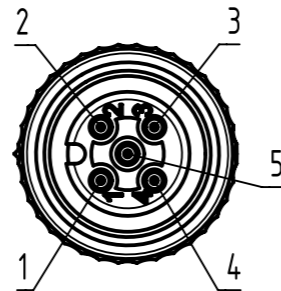

Connector Location A

Connector Location B

X  
male

Loading-Plan

- 1 brown 1
- 2 white 2
- 3 blue 3
- 4 black 4
- 5 green-yellow 5

Y  
female

length in "1m" step	40	XXX=400
	39	XXX=390
	.	.
	12	XXX=120
	11	XXX=110
length in "0.1m" step	10	XXX=100
	9.9	XXX=099
	9.8	XXX=098
	.	.
	0.4	XXX=004
	0.3	XXX=003
	0.2	XXX=002
	0.1	XXX=001
Step	a [m]	XXX

4.0 to 40	±1%
0.1 to 3.9	+0.04
a [m]	Tolerance

PVC grey, 5x0.34mm <sup>2</sup>	21348485585XXX
Type of cable	Part no.

- Protection level: IP67
- Temperature range: -25°C ... +80°C

	All rights reserved	Created by STOCHECIC Stochei	Inspected by COSTEA Costea	Standardisation MUNTEANV Muntean	Date 2018-12-14	State Final Release
	Department HCS - RO	Title M12 Cable Assembly A-cod st/st m/f				Doc-Key / ECM-Nr. 100578788/UGD/009/D 500000144869
HARTING Customised Solutions D-32339 Espelkamp		Type TB	Number 21348485585XXX		Rev. D	Page 1/1