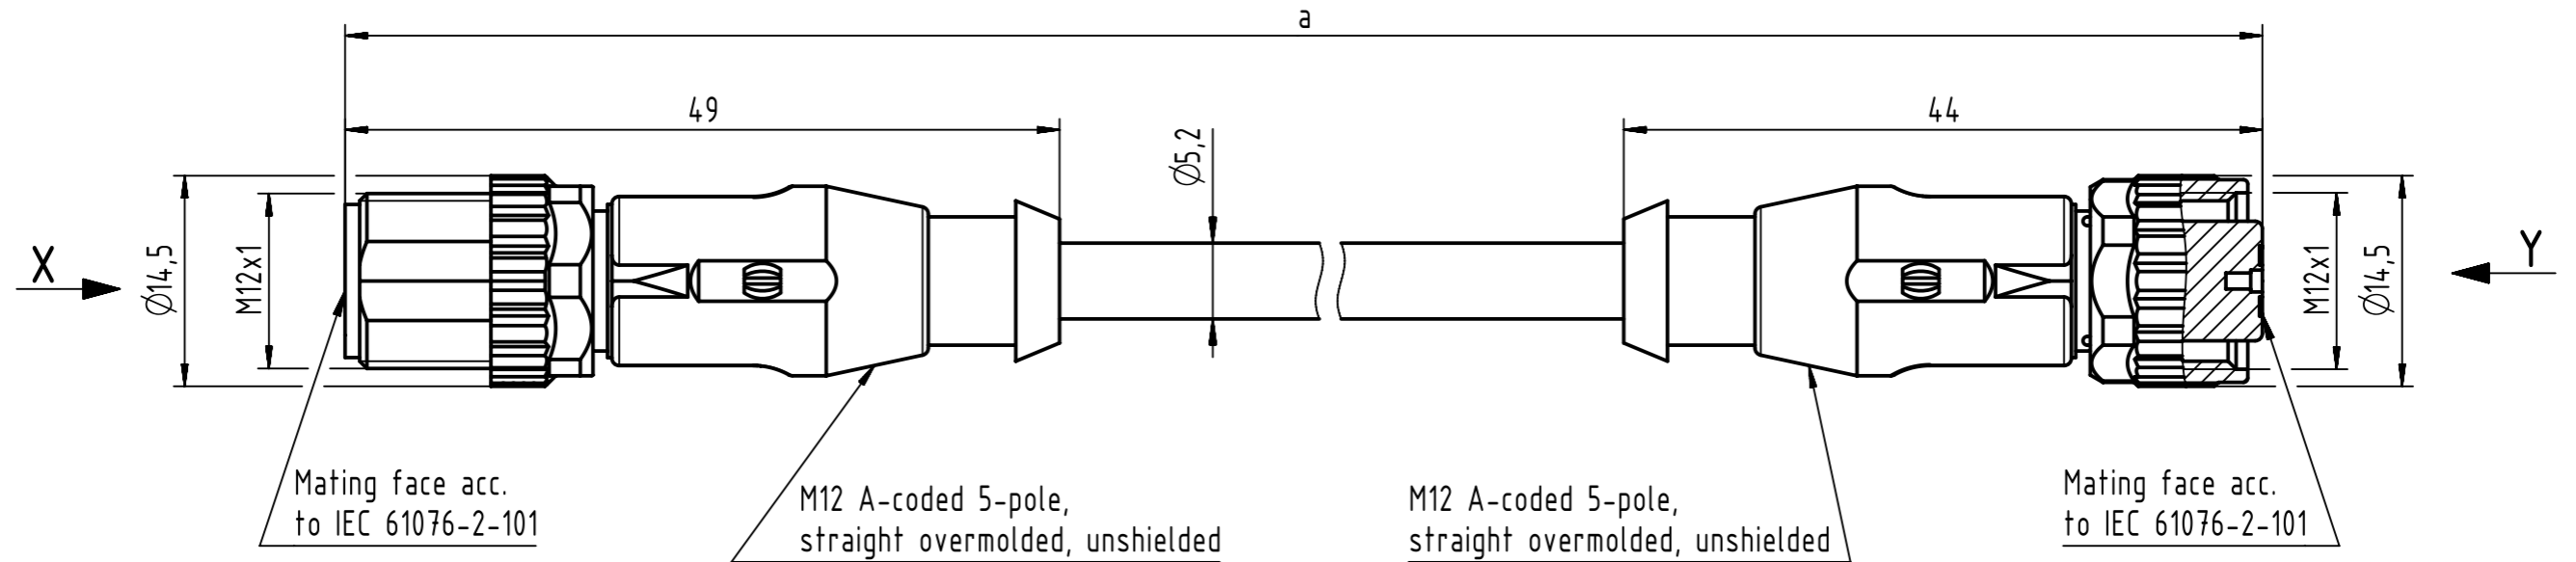

Connector Location A

Connector Location B

X  
male

Loading-Plan

- 1 brown 1
- 2 white 2
- 3 blue 3
- 4 black 4
- 5 green-yellow 5

Y  
female

length in "1m" step	40	XXX=400
	39	XXX=390
	.	.
	12	XXX=120
	11	XXX=110
length in "0.1m" step	10	XXX=100
	9.9	XXX=099
	9.8	XXX=098
	.	.
	0.4	XXX=004
	0.3	XXX=003
	0.2	XXX=002
	0.1	XXX=001
Step	a [m]	XXX

4.0 to 40	±1%
0.1 to 3.9	+0.04
a [m]	Tolerance

PVC grey, 5x0.34mm <sup>2</sup>	21348485585XXX
Type of cable	Part no.

- Protection level: IP67
- Temperature range: -25°C ... +80°C

	All rights reserved	Created by STOCHECIC Stochei	Inspected by COSTEA Costea	Standardisation MUNTEANV Muntean	Date 2018-12-14	State Final Release
	Department HCS - RO	Title M12 Cable Assembly A-cod st/st m/f				Doc-Key / ECM-Nr. 100578788/UGD/009/D 500000144869
HARTING Customised Solutions D-32339 Espelkamp		Type TB	Number 21348485585XXX		Rev. D	Page 1/1