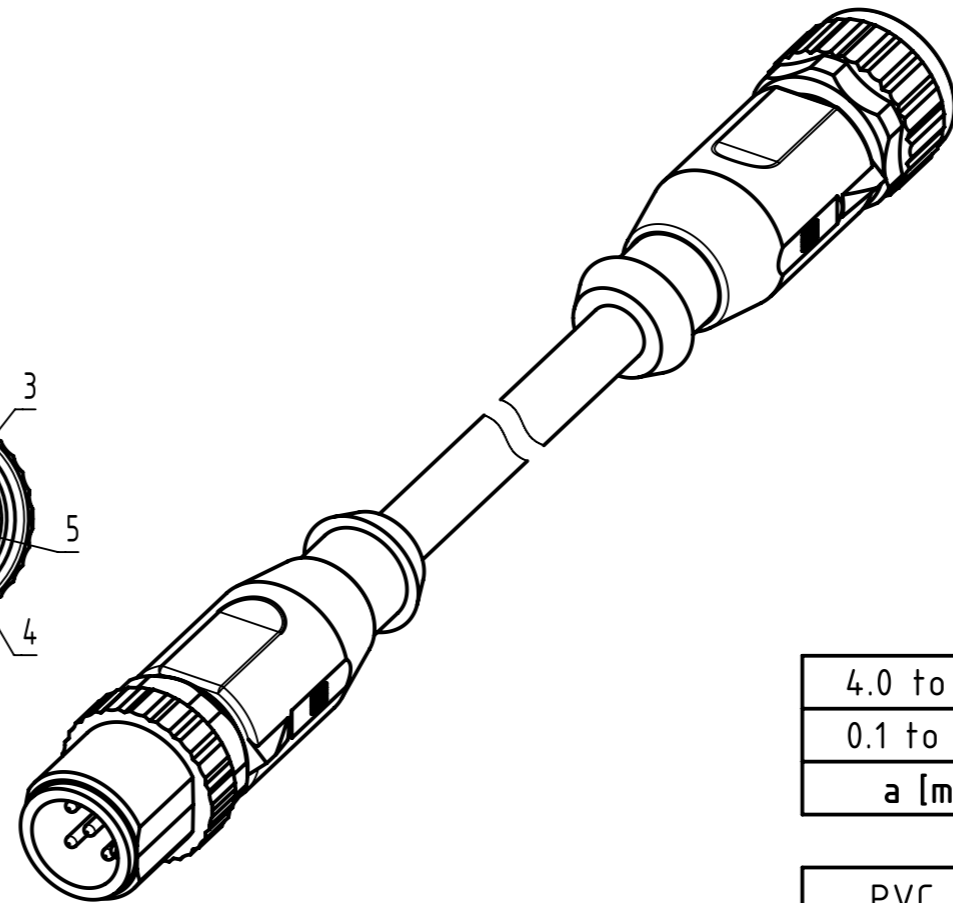

Connector Location A

Connector Location B

X  
male

Loading-Plan

- 1 brown 1
- 2 white 2
- 3 blue 3
- 4 black 4
- 5 green-yellow 5

Y  
female

length in "1m" step	40	XXX=400
	39	XXX=390
	.	.
	12	XXX=120
	11	XXX=110
length in "0.1m" step	10	XXX=100
	9.9	XXX=099
	9.8	XXX=098
	.	.
	0.4	XXX=004
	0.3	XXX=003
	0.2	XXX=002
	0.1	XXX=001
Step	a [m]	XXX

4.0 to 40	±1%
0.1 to 3.9	+0.04
a [m]	Tolerance

PVC grey, 5x0.34mm <sup>2</sup>	21348485585XXX
Type of cable	Part no.

- Protection level: IP67
- Temperature range: -25°C ... +80°C

	All rights reserved	Created by STOCHECIC Stochei	Inspected by COSTEA Costea	Standardisation MUNTEANV Muntean	Date 2018-12-14	State Final Release
	Department HCS - RO	Title M12 Cable Assembly A-cod st/st m/f				Doc-Key / ECM-Nr. 100578788/UGD/009/D 500000144869
HARTING Customised Solutions D-32339 Espelkamp		Type TB	Number 21348485585XXX		Rev. D	Page 1/1