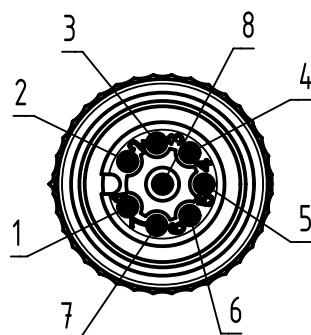

Connector Location A

Connector Location B

X
male

Loading-Plan

- | | | |
|---|--------|---|
| 1 | white | 1 |
| 2 | brown | 2 |
| 3 | green | 3 |
| 4 | yellow | 4 |
| 5 | grey | 5 |
| 6 | pink | 6 |
| 7 | blue | 7 |
| 8 | red | 8 |

Y
female

| | | |
|-----------------------|-------|---------|
| length in "1m" step | 40 | XXX=400 |
| | 39 | XXX=390 |
| | . | . |
| | 12 | XXX=120 |
| length in "0.1m" step | 11 | XXX=110 |
| | 10 | XXX=100 |
| | 9.9 | XXX=099 |
| | 9.8 | XXX=098 |
| | . | . |
| | 0.4 | XXX=004 |
| | 0.3 | XXX=003 |
| | 0.2 | XXX=002 |
| | 0.1 | XXX=001 |
| Step | a [m] | XXX |

| | |
|------------|-----------|
| 4.0 to 40 | ±1% |
| 0.1 to 3.9 | +0.04 |
| a [m] | Tolerance |

| | |
|---------------------------------|----------------|
| PVC grey, 8x0.25mm ² | 21348485882XXX |
| Type of cable | Part no. |

- Protection level: IP67
- Temperature range: -25°C ... +80°C

| | | | | | | | |
|---|---------------------|---|----------------------------------|--|--------------------|--|-------------|
| | All rights reserved | Created by STOCHECIC Stochei | Inspected by COSTEA Costea | Standardisation MUNTEANV Muntean | Date 2018-12-14 | State Final Release | |
| | Department HCS - RO | Title M12 Cable Assembly A-cod st/st m/f | | | | Doc-Key / ECM-Nr. 100578827/UGD/009/F 500000144869 | |
| HARTING Customised Solutions D-32339 Espelkamp | | Type TB | Number 21348485882XXX | | | Rev. F | Page 1/1 |