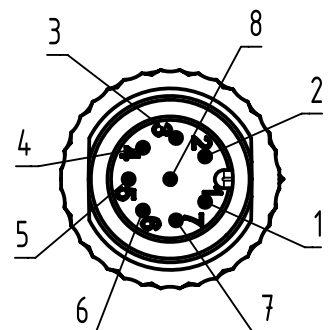

Connector Location A

Connector Location B

X
male

Loading-Plan

- | | | |
|---|--------|---|
| 1 | white | 1 |
| 2 | brown | 2 |
| 3 | green | 3 |
| 4 | yellow | 4 |
| 5 | grey | 5 |
| 6 | pink | 6 |
| 7 | blue | 7 |
| 8 | red | 8 |

Y
female

| | | |
|-----------------------|-------|---------|
| length in "1m" step | 40 | XXX=400 |
| | 39 | XXX=390 |
| | . | . |
| | 12 | XXX=120 |
| length in "0.1m" step | 11 | XXX=110 |
| | 10 | XXX=100 |
| | 9.9 | XXX=099 |
| | 9.8 | XXX=098 |
| | . | . |
| | 0.4 | XXX=004 |
| | 0.3 | XXX=003 |
| | 0.2 | XXX=002 |
| | 0.1 | XXX=001 |
| Step | a [m] | XXX |

| | |
|------------|-----------|
| 4.0 to 40 | ±1% |
| 0.1 to 3.9 | +0.04 |
| a [m] | Tolerance |

| | |
|---------------------------------|----------------|
| PVC grey, 8x0.25mm ² | 21348485882XXX |
| Type of cable | Part no. |

- Protection level: IP67
- Temperature range: -25°C ... +80°C

| | | | | | | | |
|---|---------------------|---|----------------------------------|--|--------------------|--|-------------|
| | All rights reserved | Created by STOCHECIC Stochei | Inspected by COSTEA Costea | Standardisation MUNTEANV Muntean | Date 2018-12-14 | State Final Release | |
| | Department HCS - RO | Title M12 Cable Assembly A-cod st/st m/f | | | | Doc-Key / ECM-Nr. 100578827/UGD/009/F 500000144869 | |
| HARTING Customised Solutions D-32339 Espelkamp | | Type TB | Number 21348485882XXX | | | Rev. F | Page 1/1 |