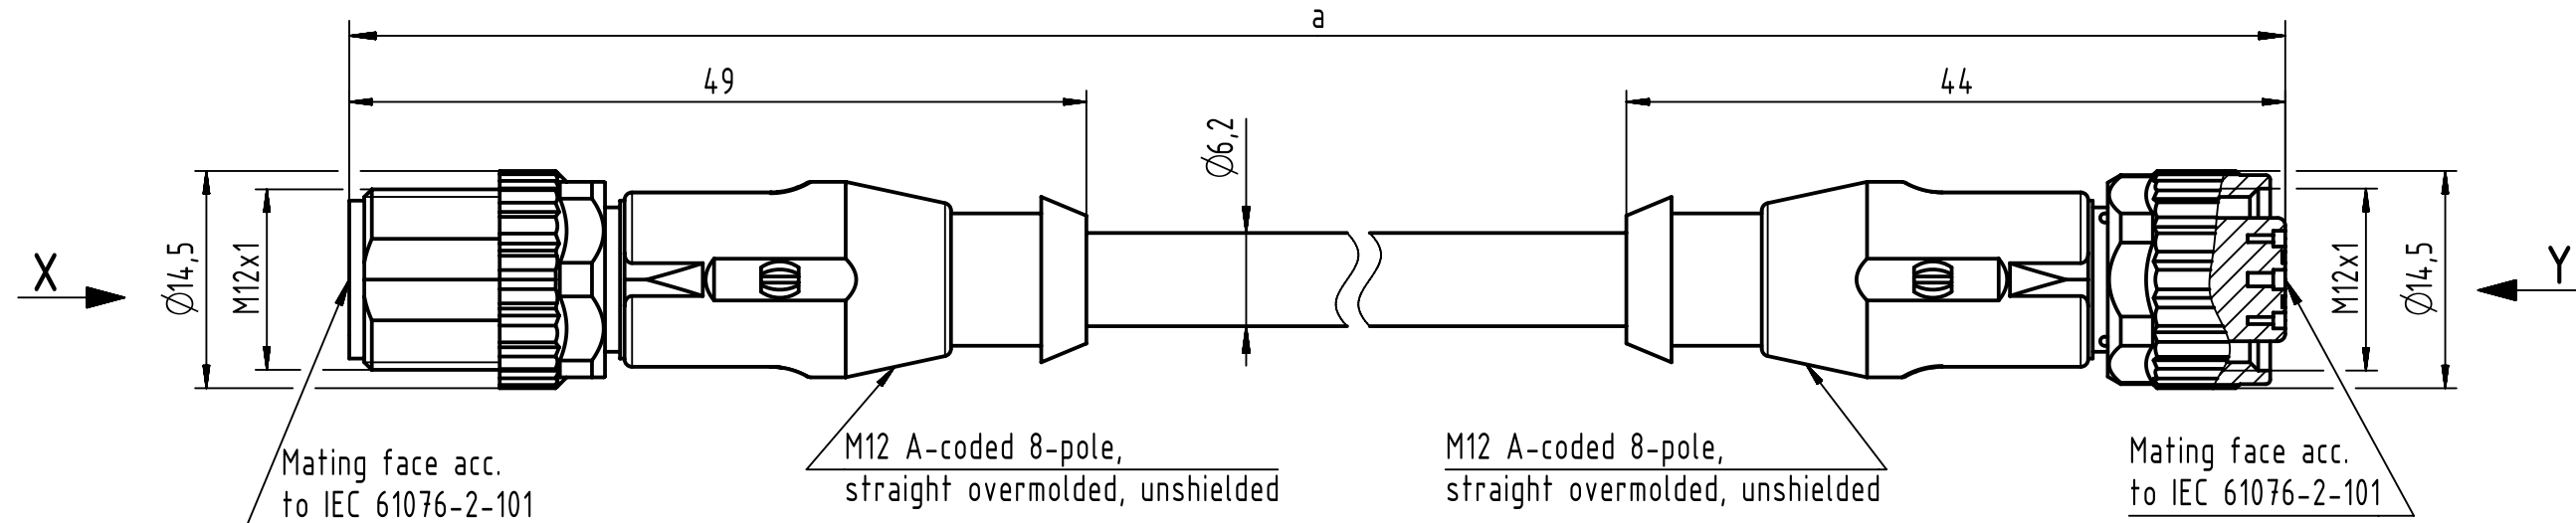

Connector Location A

Connector Location B

X
male

Loading-Plan

- | | | |
|---|--------|---|
| 1 | white | 1 |
| 2 | brown | 2 |
| 3 | green | 3 |
| 4 | yellow | 4 |
| 5 | grey | 5 |
| 6 | pink | 6 |
| 7 | blue | 7 |
| 8 | red | 8 |

Y
female

| | | |
|-----------------------|-------|---------|
| length in "1m" step | 40 | XXX=400 |
| | 39 | XXX=390 |
| | . | . |
| | 12 | XXX=120 |
| length in "0.1m" step | 11 | XXX=110 |
| | 10 | XXX=100 |
| | 9.9 | XXX=099 |
| | 9.8 | XXX=098 |
| | . | . |
| | 0.4 | XXX=004 |
| | 0.3 | XXX=003 |
| | 0.2 | XXX=002 |
| | 0.1 | XXX=001 |
| Step | a [m] | XXX |

| | |
|------------|-----------|
| 4.0 to 40 | ±1% |
| 0.1 to 3.9 | +0.04 |
| a [m] | Tolerance |

| | |
|---------------------------------|----------------|
| PVC grey, 8x0.25mm ² | 21348485882XXX |
| Type of cable | Part no. |

- Protection level: IP67
- Temperature range: -25°C ... +80°C

| | | | | | | | |
|---|---------------------|---|----------------------------------|--|--------------------|--|-------------|
| | All rights reserved | Created by STOCHECIC Stochei | Inspected by COSTEA Costea | Standardisation MUNTEANV Muntean | Date 2018-12-14 | State Final Release | |
| | Department HCS - RO | Title M12 Cable Assembly A-cod st/st m/f | | | | Doc-Key / ECM-Nr. 100578827/UGD/009/F 500000144869 | |
| HARTING Customised Solutions D-32339 Espelkamp | | Type TB | Number 21348485882XXX | | | Rev. F | Page 1/1 |