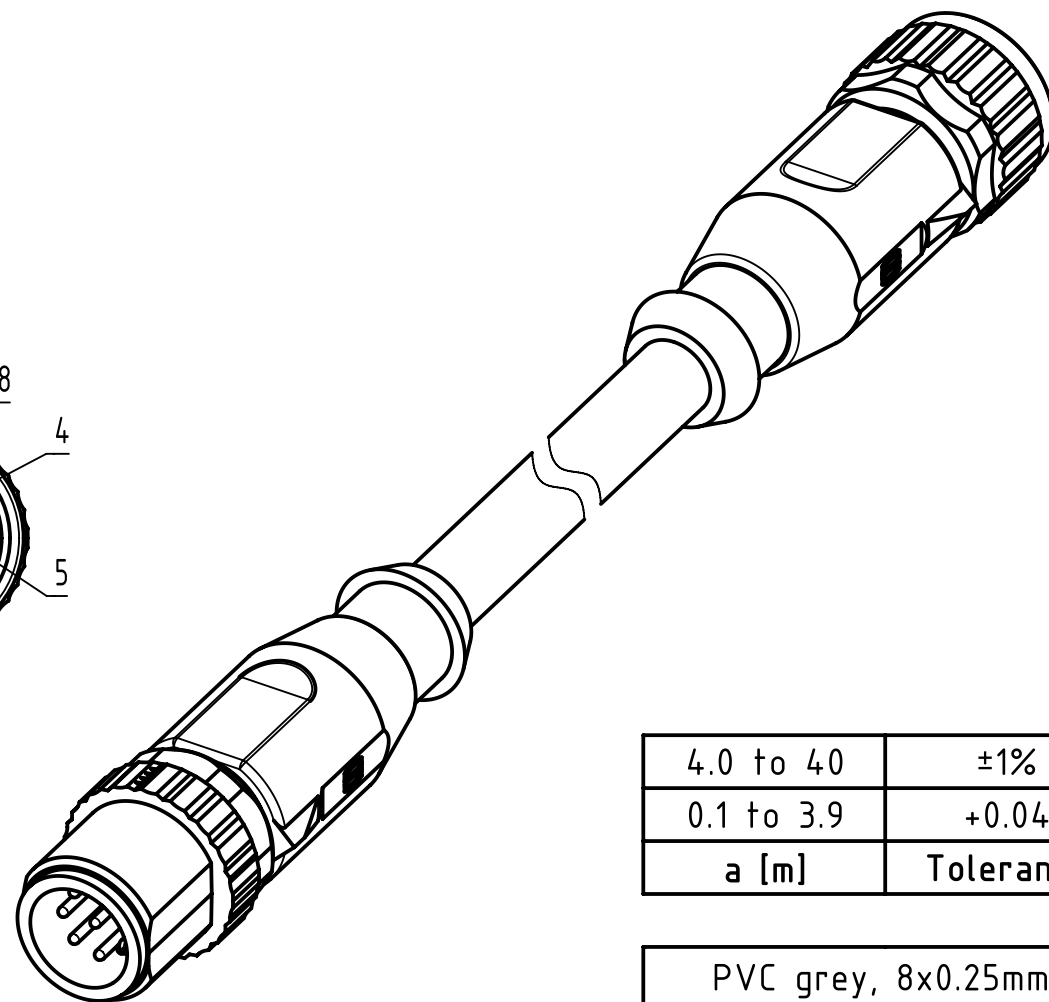

Connector Location A

Connector Location B

X
male

Loading-Plan

- | | | |
|---|--------|---|
| 1 | white | 1 |
| 2 | brown | 2 |
| 3 | green | 3 |
| 4 | yellow | 4 |
| 5 | grey | 5 |
| 6 | pink | 6 |
| 7 | blue | 7 |
| 8 | red | 8 |

Y
female

| | | |
|-----------------------|-------|---------|
| length in "1m" step | 40 | XXX=400 |
| | 39 | XXX=390 |
| | . | . |
| | 12 | XXX=120 |
| length in "0.1m" step | 11 | XXX=110 |
| | 10 | XXX=100 |
| | 9.9 | XXX=099 |
| | 9.8 | XXX=098 |
| | . | . |
| | 0.4 | XXX=004 |
| | 0.3 | XXX=003 |
| | 0.2 | XXX=002 |
| | 0.1 | XXX=001 |
| Step | a [m] | XXX |

| | |
|------------|-----------|
| 4.0 to 40 | ±1% |
| 0.1 to 3.9 | +0.04 |
| a [m] | Tolerance |

| | |
|---------------------------------|----------------|
| PVC grey, 8x0.25mm ² | 21348485882XXX |
| Type of cable | Part no. |