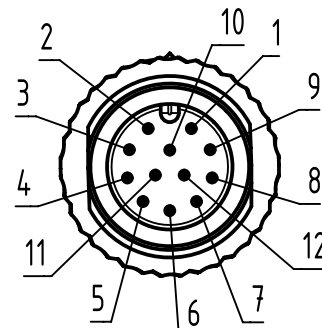

Connector Location A

Connector Location B

Loading-Plan

X female

- 1 brown 1
- 2 blue 2
- 3 white 3
- 4 green 4
- 5 pink 5
- 6 yellow 6
- 7 black 7
- 8 grey 8
- 9 red 9
- 10 violet 10
- 11 grey-pink 11
- 12 red-blue 12

Y male

length in "1m" step	100	XXX=000
	99	XXX=990
	.	.
length in "0.1m" step	12	XXX=120
	11	XXX=110
	10	XXX=100
	9.9	XXX=099
	9.8	XXX=098
	.	.
	.	.
Step	a [m]	XXX

4.0 to 100	±1%
0.1 to 3.9	+0.04
a [m]	Tolerance

PUR black, 12x0.14mm ²	21348485C78XXX
Type of cable	Part no.

- Protection level: IP67
 - Temperature range: -30°C ... +80°C

	All Dimensions in mm	Tech. Character.	Free size tol.	According to production drawing
	All rights reserved Department HCS - RO	Created by STOCHECIC Stochei	Inspected by COSTEA Costea	Standardisation MUNTEANV Muntean
HARTING Customised Solutions D-32339 Espelkamp		Title M12 Cable Assembly A-cod st/st f/m		Date 2019-01-14
		Type TB	Number 21348485C78XXX	State Final Release
				Doc-Key / ECM-Nr. 100808603/UGD/009/A 500000144928
				Rev. A Page 1/1