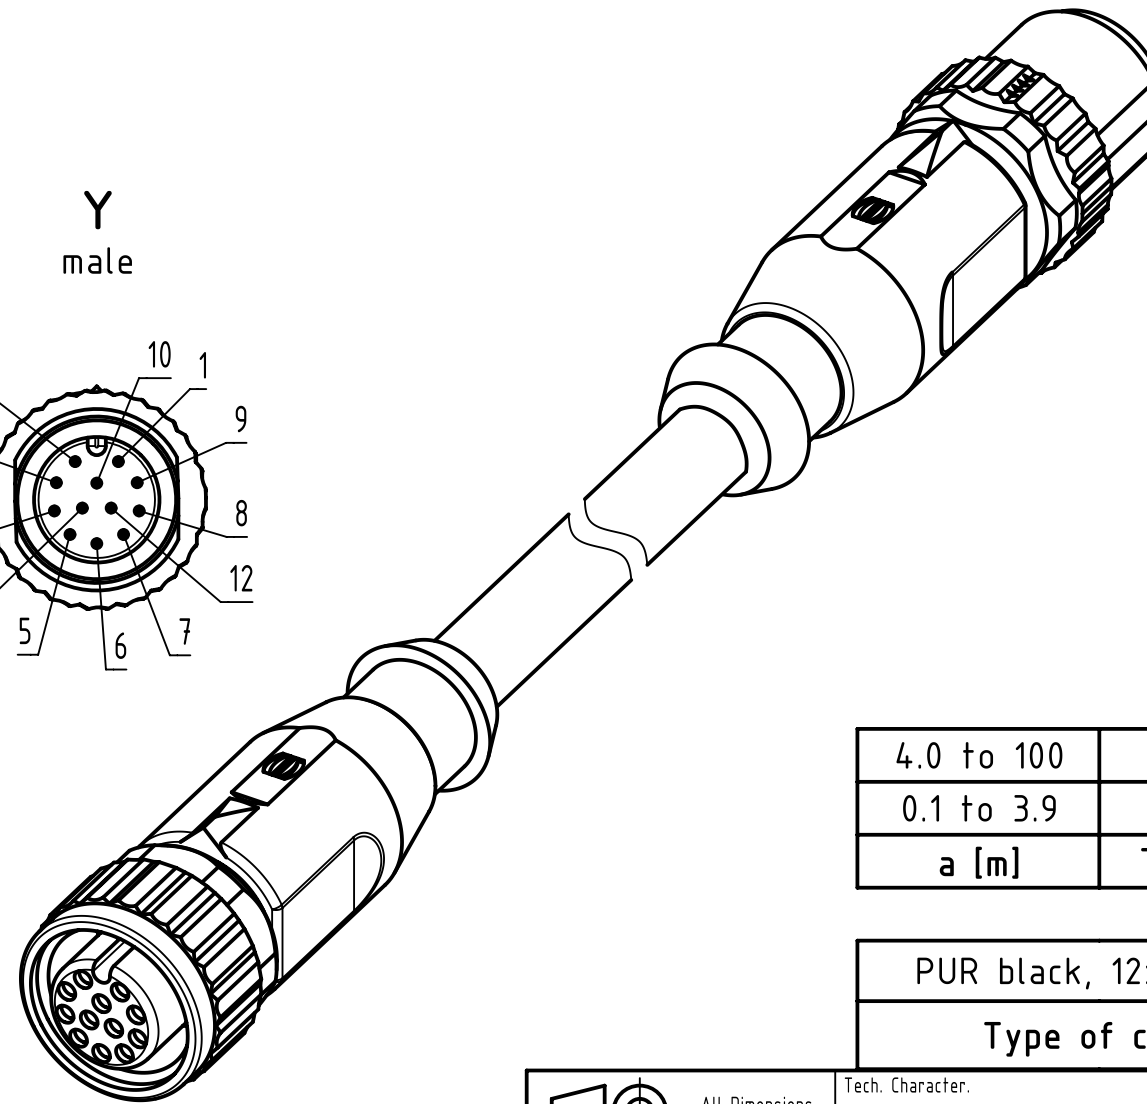

Connector Location A

Connector Location B

Loading-Plan

X female

- 1 brown 1
- 2 blue 2
- 3 white 3
- 4 green 4
- 5 pink 5
- 6 yellow 6
- 7 black 7
- 8 grey 8
- 9 red 9
- 10 violet 10
- 11 grey-pink 11
- 12 red-blue 12

Y male

length in "1m" step	100	XXX=000
	99	XXX=990
	.	.
length in "0.1m" step	12	XXX=120
	11	XXX=110
	10	XXX=100
	9.9	XXX=099
	9.8	XXX=098
	.	.
	.	.
Step	a [m]	XXX

4.0 to 100	±1%
0.1 to 3.9	+0.04
a [m]	Tolerance

PUR black, 12x0.14mm ²	21348485C78XXX
Type of cable	Part no.

- Protection level: IP67
 - Temperature range: -30°C ... +80°C

	All Dimensions in mm	Tech. Character.	Free size tol.	According to production drawing
	All rights reserved Department HCS - RO	Created by STOCHECIC Stochei	Inspected by COSTEA Costea	Standardisation MUNTEANV Muntean
HARTING Customised Solutions D-32339 Espelkamp		Title M12 Cable Assembly A-cod st/st f/m		Date 2019-01-14
		Type TB	Number 21348485C78XXX	State Final Release
				Doc-Key / ECM-Nr. 100808603/UGD/009/A 500000144928
				Rev. A Page 1/1