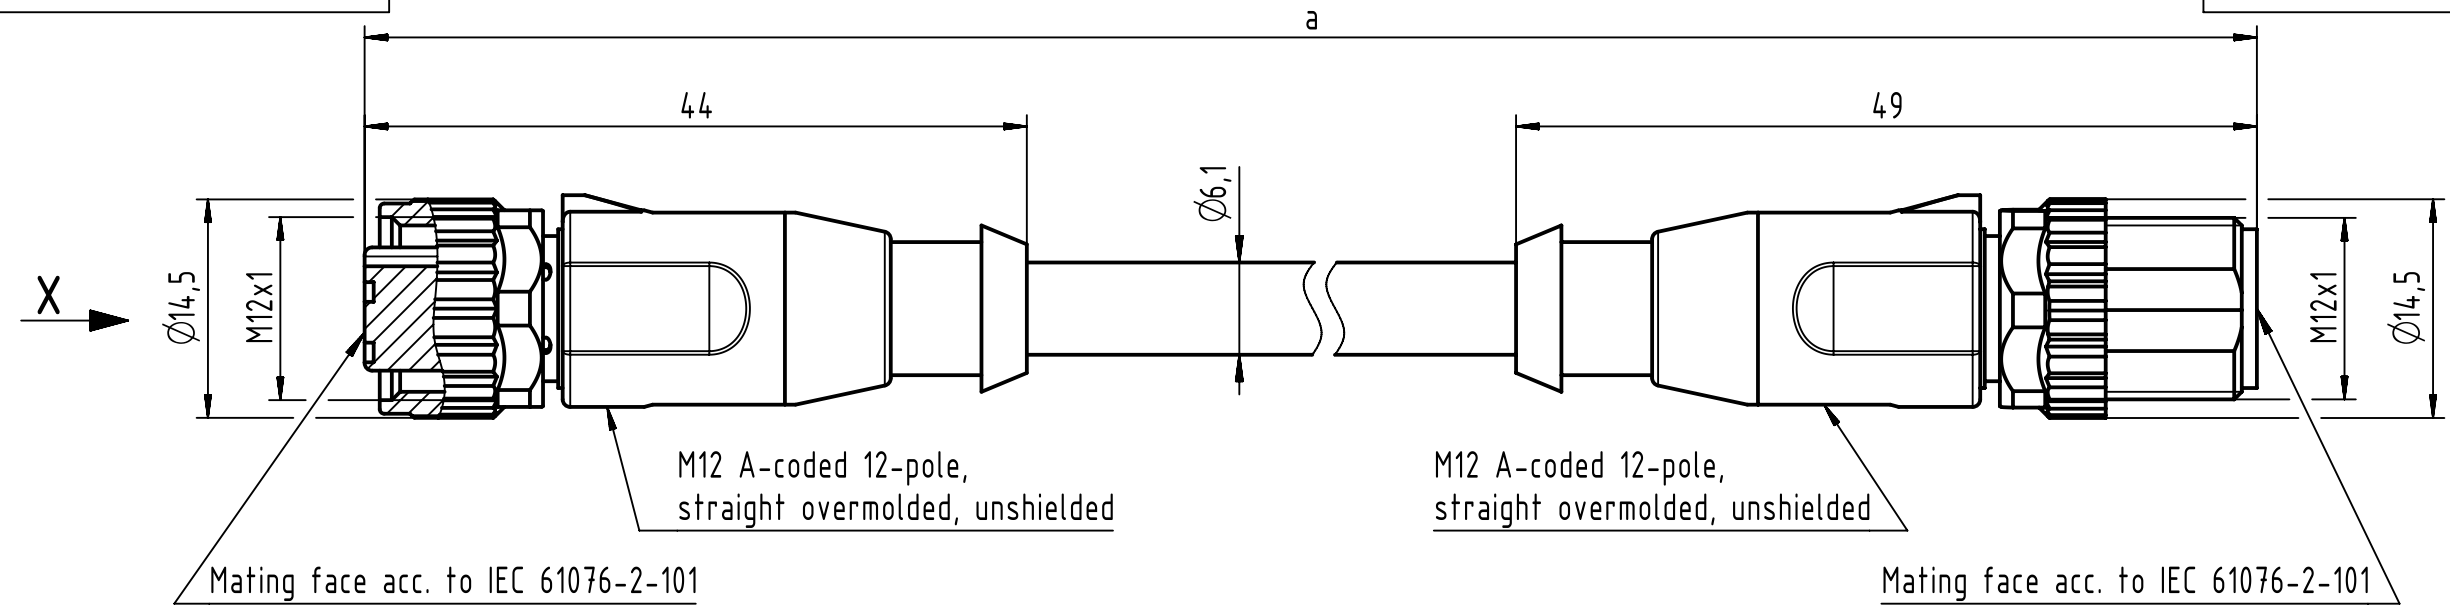

Connector Location A

Connector Location B

Loading-Plan

X female

- 1 brown 1
- 2 blue 2
- 3 white 3
- 4 green 4
- 5 pink 5
- 6 yellow 6
- 7 black 7
- 8 grey 8
- 9 red 9
- 10 violet 10
- 11 grey-pink 11
- 12 red-blue 12

Y male

length in "1m" step	100	XXX=000
	99	XXX=990
	.	.
length in "0.1m" step	12	XXX=120
	11	XXX=110
	10	XXX=100
	9.9	XXX=099
	9.8	XXX=098
	.	.
	.	.
Step	a [m]	XXX

4.0 to 100	±1%
0.1 to 3.9	+0.04
a [m]	Tolerance

PUR black, 12x0.14mm ²	21348485C78XXX
Type of cable	Part no.

- Protection level: IP67
 - Temperature range: -30°C ... +80°C

	All Dimensions in mm	Tech. Character.	Free size tol.	According to production drawing
	All rights reserved Department HCS - RO	Created by STOCHECIC Stochei	Inspected by COSTEA Costea	Standardisation MUNTEANV Muntean
HARTING Customised Solutions D-32339 Espelkamp		Title M12 Cable Assembly A-cod st/st f/m		Date 2019-01-14
		Type TB	Number 21348485C78XXX	State Final Release
				Doc-Key / ECM-Nr. 100808603/UGD/009/A 500000144928
				Rev. A Page 1/1