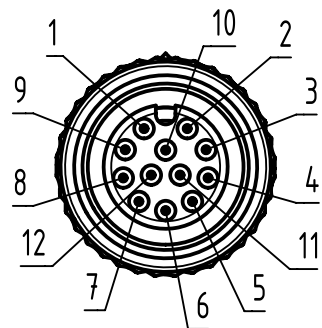

Connector Location A

Connector Location B

Loading-Plan

X female

- 1 brown 1
- 2 blue 2
- 3 white 3
- 4 green 4
- 5 pink 5
- 6 yellow 6
- 7 black 7
- 8 grey 8
- 9 red 9
- 10 violet 10
- 11 grey-pink 11
- 12 red-blue 12

Y male

length in "1m" step	100	XXX=000
	99	XXX=990
	.	.
length in "0.1m" step	12	XXX=120
	11	XXX=110
	10	XXX=100
	9.9	XXX=099
	9.8	XXX=098
	.	.
	.	.
Step	a [m]	XXX

4.0 to 100	±1%
0.1 to 3.9	+0.04
a [m]	Tolerance

PUR black, 12x0.14mm ²	21348485C78XXX
Type of cable	Part no.

- Protection level: IP67
 - Temperature range: -30°C ... +80°C

	All Dimensions in mm	Tech. Character.	Free size tol.	According to production drawing
	All rights reserved Department HCS - RO	Created by STOCHECIC Stochei	Inspected by COSTEA Costea	Standardisation MUNTEANV Muntean
HARTING Customised Solutions D-32339 Espelkamp		Title M12 Cable Assembly A-cod st/st f/m		Date 2019-01-14
		Type TB	Number 21348485C78XXX	State Final Release
				Doc-Key / ECM-Nr. 100808603/UGD/009/A 500000144928
				Rev. A Page 1/1