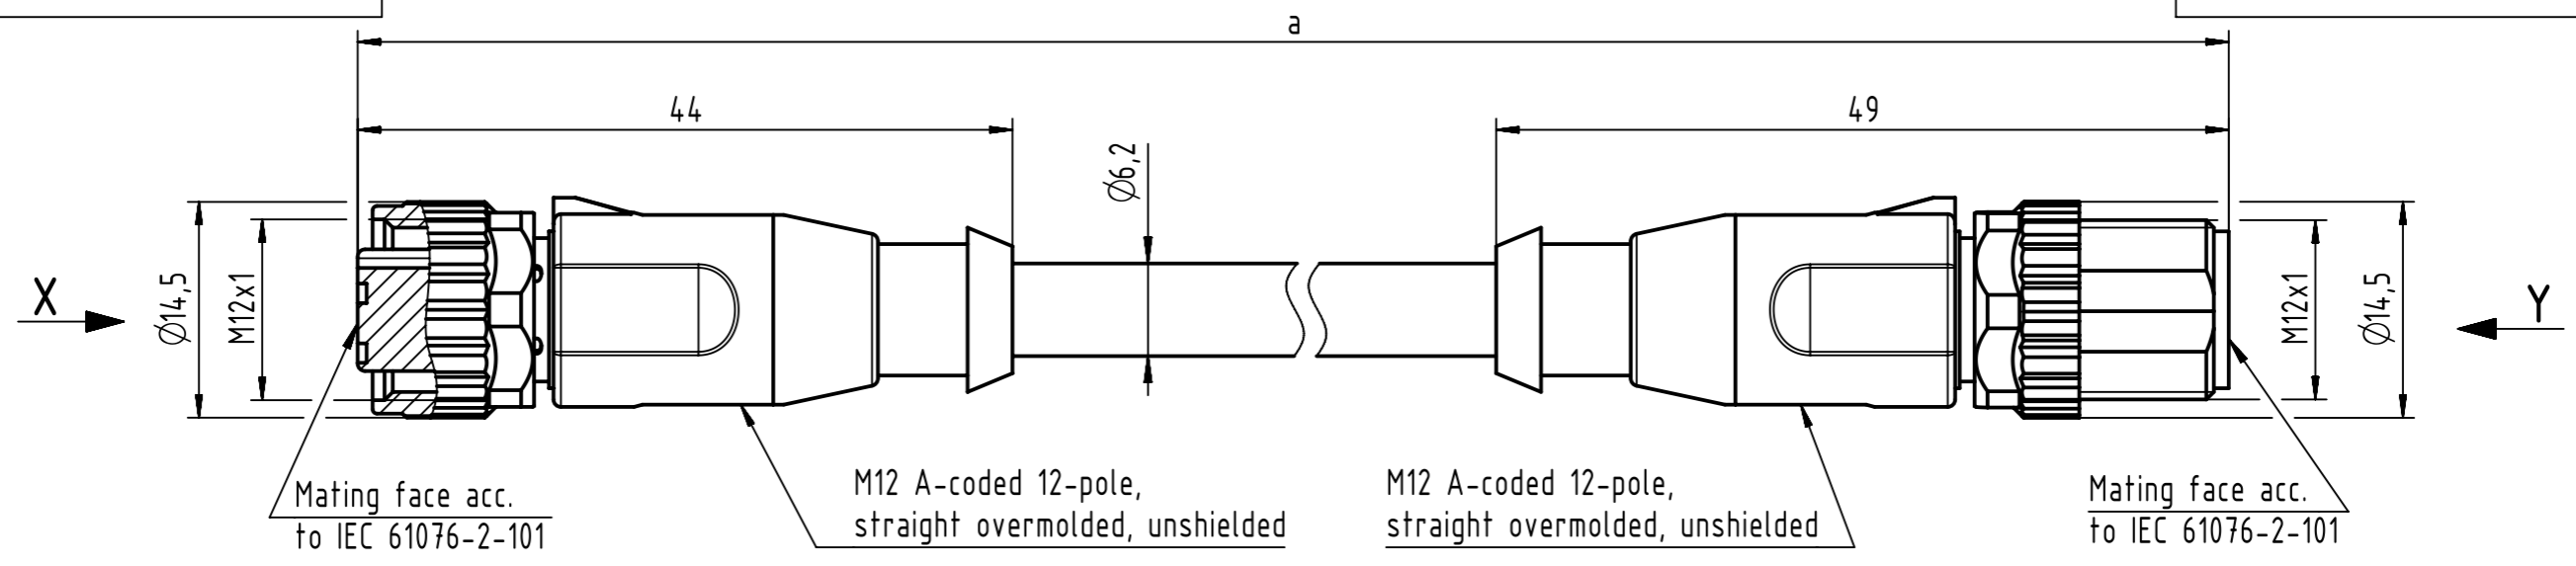

Connector Location A

Connector Location B

Loading-Plan

X  
female

- 1 brown 1
- 2 blue 2
- 3 white 3
- 4 green 4
- 5 pink 5
- 6 yellow 6
- 7 black 7
- 8 grey 8
- 9 red 9
- 10 violet 10
- 11 grey-pink 11
- 12 red-blue 12

Y  
male

length in "1m" step	100	XXX=000
	99	XXX=990
	...	...
length in "0.1m" step	12	XXX=120
	11	XXX=110
	10	XXX=100
	9.9	XXX=099
	9.8	XXX=098
	...	...
	...	...
Step	a [m]	XXX

4.0 to 100	±1%
0.1 to 3.9	+0.04
a [m]	Tolerance

PVC grey, 12x0.14mm <sup>2</sup>	21348485C79XXX
Type of cable	Part no.

- Protection level: IP67  
- Temperature range: -30°C ... +80°C

	All rights reserved Department HCS - RO	Created by STOCHECIC Stocheici	Inspected by COSTEA Costea	Standardisation MUNTEANV Muntean	Date 2019-01-14	State Final Release
HARTING Customised Solutions D-32339 Espelkamp		Title M12 Cable Assembly A-cod st/st f/m			Doc-Key / ECM-Nr. 100583187/UGD/009/B 500000144928	
		Type TB	Number 21348485C79XXX		Rev. B	Page 1/1