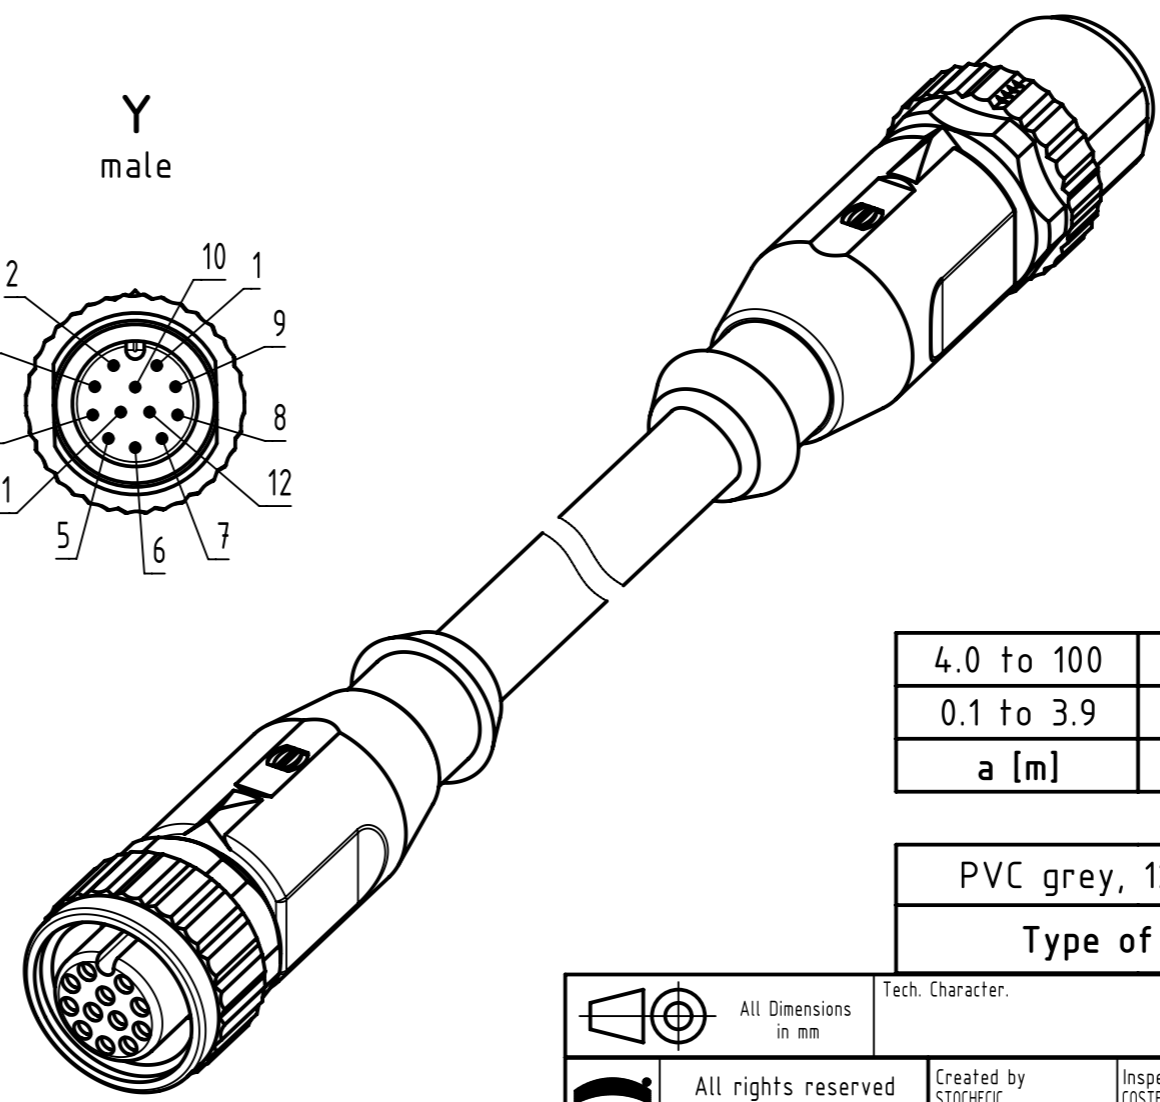

Connector Location A

Connector Location B

Loading-Plan

X  
female

- 1 brown 1
- 2 blue 2
- 3 white 3
- 4 green 4
- 5 pink 5
- 6 yellow 6
- 7 black 7
- 8 grey 8
- 9 red 9
- 10 violet 10
- 11 grey-pink 11
- 12 red-blue 12

Y  
male

length in "1m" step	100	XXX=000
	99	XXX=990
	...	...
length in "0.1m" step	12	XXX=120
	11	XXX=110
	10	XXX=100
	9.9	XXX=099
	9.8	XXX=098
	...	...
	...	...
Step	a [m]	XXX

4.0 to 100	±1%
0.1 to 3.9	+0.04
a [m]	Tolerance

PVC grey, 12x0.14mm <sup>2</sup>	21348485C79XXX
Type of cable	Part no.

- Protection level: IP67  
- Temperature range: -30°C ... +80°C

	All rights reserved Department HCS - RO	Created by STOCHECIC Stocheici	Inspected by COSTEA Costea	Standardisation MUNTEANV Muntean	Date 2019-01-14	State Final Release
HARTING Customised Solutions D-32339 Espelkamp		Title M12 Cable Assembly A-cod st/st f/m			Doc-Key / ECM-Nr. 100583187/UGD/009/B 500000144928	
		Type TB	Number 21348485C79XXX		Rev. B	Page 1/1