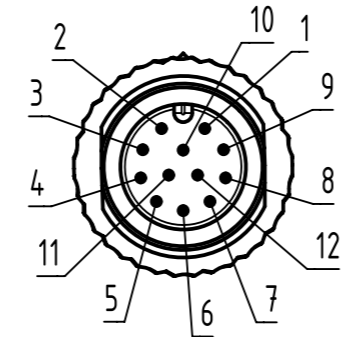

Connector Location A

Connector Location B

Loading-Plan

X  
female

- 1 brown 1
- 2 blue 2
- 3 white 3
- 4 green 4
- 5 pink 5
- 6 yellow 6
- 7 black 7
- 8 grey 8
- 9 red 9
- 10 violet 10
- 11 grey-pink 11
- 12 red-blue 12

Y  
male

length in "1m" step	100	XXX=000
	99	XXX=990
	...	...
length in "0.1m" step	12	XXX=120
	11	XXX=110
	10	XXX=100
	9.9	XXX=099
	9.8	XXX=098
	...	...
	...	...
Step	a [m]	XXX

4.0 to 100	±1%
0.1 to 3.9	+0.04
a [m]	Tolerance

PVC grey, 12x0.14mm <sup>2</sup>	21348485C79XXX
Type of cable	Part no.

- Protection level: IP67  
- Temperature range: -30°C ... +80°C

	All rights reserved Department HCS - RO	Created by STOCHECIC Stocheici	Inspected by COSTEA Costea	Standardisation MUNTEANV Muntean	Date 2019-01-14	State Final Release
HARTING Customised Solutions D-32339 Espelkamp		Title M12 Cable Assembly A-cod st/st f/m			Doc-Key / ECM-Nr. 100583187/UGD/009/B 500000144928	
		Type TB	Number 21348485C79XXX		Rev. B	Page 1/1