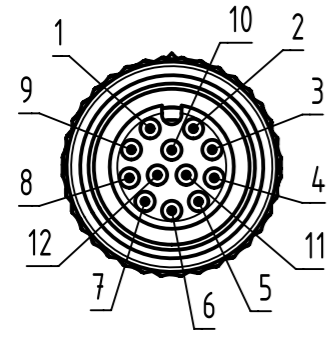

Connector Location A

Connector Location B

Loading-Plan

X  
female

- 1 brown 1
- 2 blue 2
- 3 white 3
- 4 green 4
- 5 pink 5
- 6 yellow 6
- 7 black 7
- 8 grey 8
- 9 red 9
- 10 violet 10
- 11 grey-pink 11
- 12 red-blue 12

Y  
male

length in "1m" step	100	XXX=000
	99	XXX=990
	...	...
length in "0.1m" step	12	XXX=120
	11	XXX=110
	10	XXX=100
	9.9	XXX=099
	9.8	XXX=098
	...	...
	...	...
Step	a [m]	XXX

4.0 to 100	±1%
0.1 to 3.9	+0.04
a [m]	Tolerance

PVC grey, 12x0.14mm <sup>2</sup>	21348485C79XXX
Type of cable	Part no.

- Protection level: IP67  
- Temperature range: -30°C ... +80°C

	All rights reserved Department HCS - RO	Created by STOCHECIC Stocheici	Inspected by COSTEA Costea	Standardisation MUNTEANV Muntean	Date 2019-01-14	State Final Release
HARTING Customised Solutions D-32339 Espelkamp		Title M12 Cable Assembly A-cod st/st f/m			Doc-Key / ECM-Nr. 100583187/UGD/009/B 500000144928	
		Type TB	Number 21348485C79XXX		Rev. B	Page 1/1