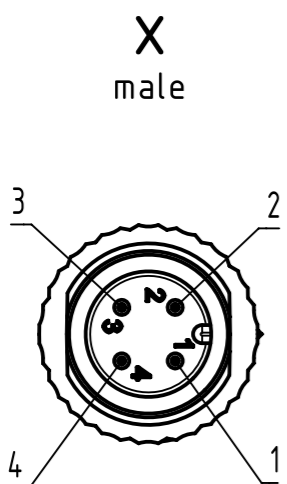

Connector Location A

Connector Location B

Loading-Plan

- 1 brown
- 2 white
- 3 blue
- 4 black

- Protection level: IP65/67
 - Temperature range: -25°C ... +80°C

4.0 to 40	±1%
0.1 to 3.9	+0.04
a [m]	Tolerance

length in "1m" step	40	XXX=400
	39	XXX=390
	.	.
	12	XXX=120
length in "0.1m" step	11	XXX=110
	10	XXX=100
	9.9	XXX=099
	9.8	XXX=098
	.	.
	0.4	XXX=004
	0.3	XXX=003
	0.2	XXX=002
	0.1	XXX=001
Step	a [m]	XXX

PVC grey, 4x0.34mm ²	21348487484XXX
Type of cable	Part no.

All rights reserved Department HCS - RO HARTING Customised Solutions D-32339 Espelkamp		All Dimensions in mm Tech. Character. Created by STOCEVIC Stoceci Inspected by COSTEA Costea Standardisation MUNTEANV Muntean Date 2018-12-14 State Final Release		Free size tol. According to production drawing Doc-Key / ECM-Nr. 100578701/UGD/009/D 500000144869 Rev. D Page 1/1	
Title M12 Cable Assembly A-cod st/an m/f		Type TB	Number 21348487484XXX		