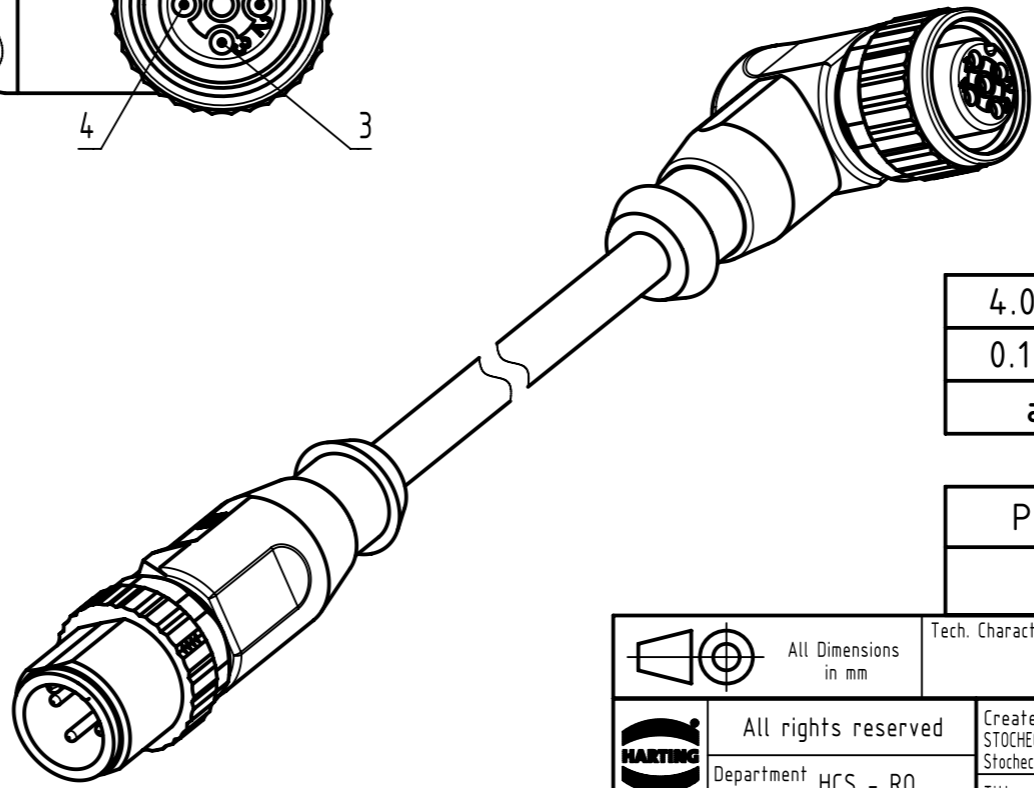

Connector Location A

Connector Location B

Loading-Plan

- 1 brown
- 2 white
- 3 blue
- 4 black

- Protection level: IP65/67
 - Temperature range: -25°C ... +80°C

4.0 to 40	±1%
0.1 to 3.9	+0.04
a [m]	Tolerance

length in "1m" step	40	XXX=400
	39	XXX=390
	.	.
	12	XXX=120
length in "0.1m" step	11	XXX=110
	10	XXX=100
	9.9	XXX=099
	9.8	XXX=098
	.	.
	0.4	XXX=004
	0.3	XXX=003
	0.2	XXX=002
	0.1	XXX=001
Step	a [m]	XXX

PVC grey, 4x0.34mm ²	21348487484XXX
Type of cable	Part no.

All rights reserved Department HCS - RO HARTING Customised Solutions D-32339 Espelkamp		All Dimensions in mm Tech. Character. Created by STOCEVIC Stoceci Inspected by COSTEA Costea Standardisation MUNTEANV Muntean Date 2018-12-14 State Final Release		Free size tol. According to production drawing Doc-Key / ECM-Nr. 100578701/UGD/009/D 500000144869 Rev. D Page 1/1	
Title M12 Cable Assembly A-cod st/an m/f		Type TB	Number 21348487484XXX		