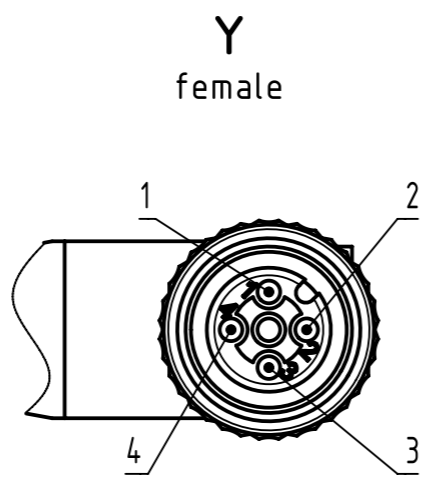

Connector Location A

Connector Location B

Loading-Plan

- 1 brown
- 2 white
- 3 blue
- 4 black

- Protection level: IP65/67
 - Temperature range: -25°C ... +80°C

4.0 to 40	±1%
0.1 to 3.9	+0.04
a [m]	Tolerance

length in "1m" step	40	XXX=400
	39	XXX=390
	.	.
	12	XXX=120
length in "0.1m" step	11	XXX=110
	10	XXX=100
	9.9	XXX=099
	9.8	XXX=098
	.	.
	0.4	XXX=004
	0.3	XXX=003
	0.2	XXX=002
	0.1	XXX=001
Step	a [m]	XXX

PVC grey, 4x0.34mm ²	21348487484XXX
Type of cable	Part no.

All rights reserved Department HCS - RO HARTING Customised Solutions D-32339 Espelkamp		All Dimensions in mm Tech. Character. Created by STOCEVIC Stoceci Inspected by COSTEA Costea Standardisation MUNTEANV Muntean Date 2018-12-14 State Final Release		Free size tol. According to production drawing Doc-Key / ECM-Nr. 100578701/UGD/009/D 500000144869 Rev. D Page 1/1	
Title M12 Cable Assembly A-cod st/an m/f		Type TB	Number 21348487484XXX		