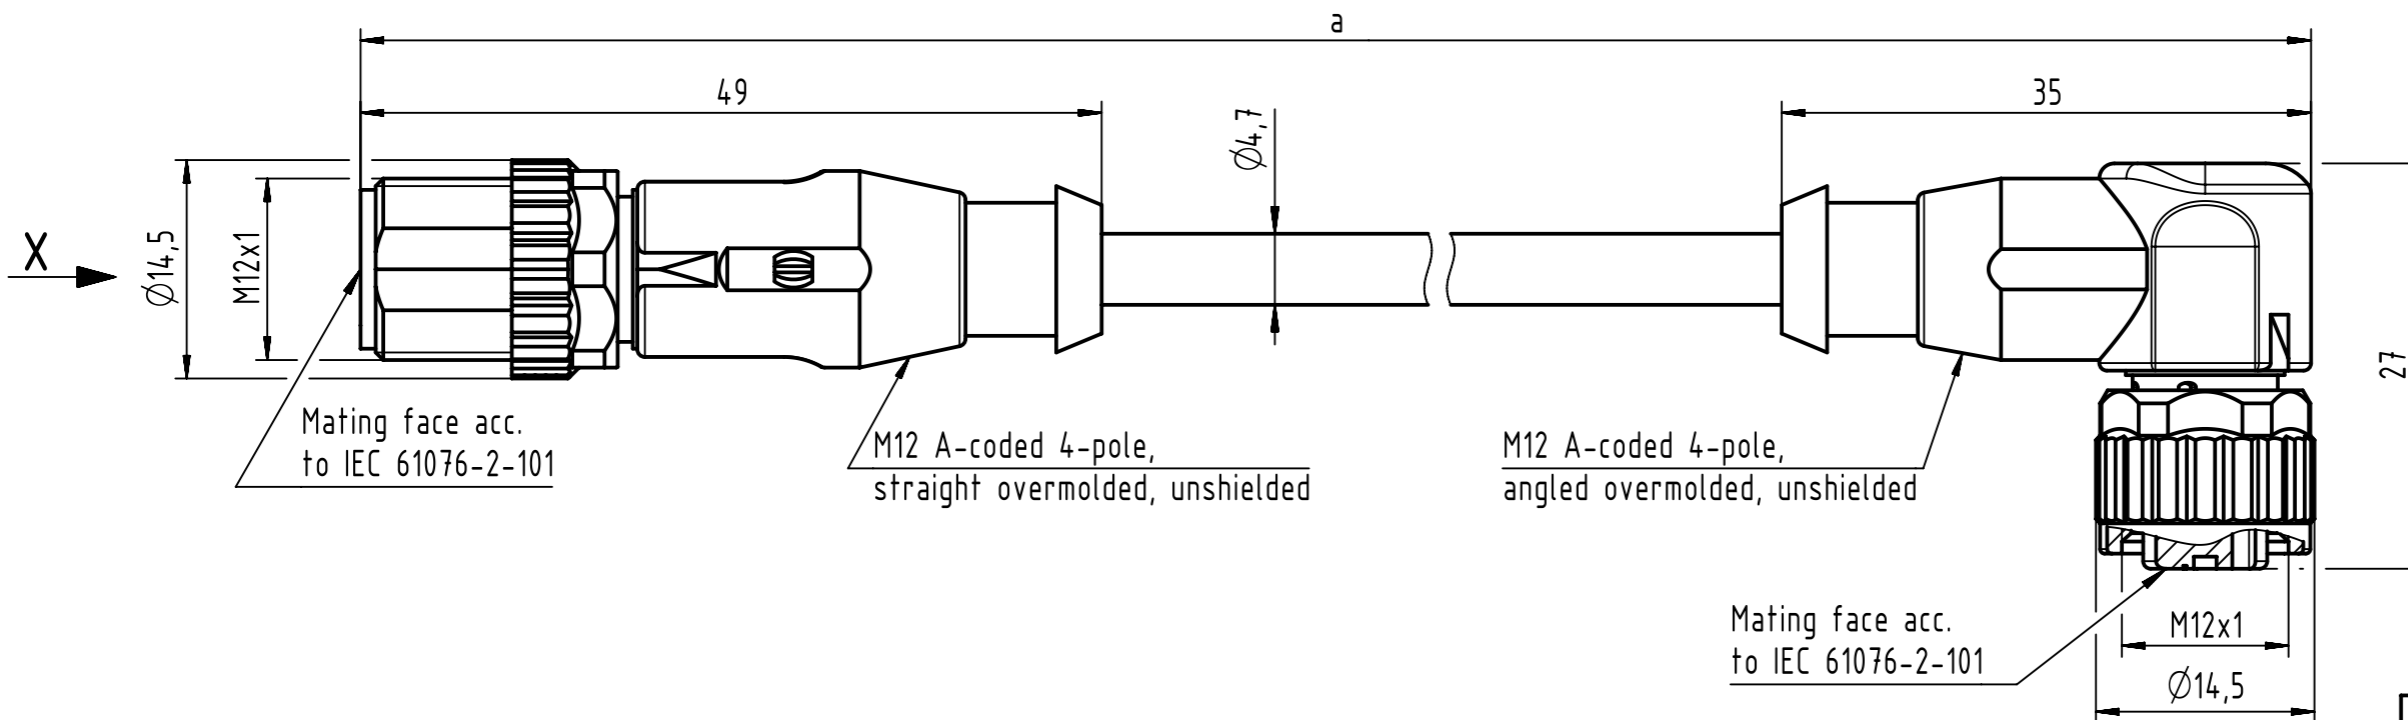

Connector Location A

Connector Location B

Loading-Plan

- 1 brown
- 2 white
- 3 blue
- 4 black

- Protection level: IP65/67
 - Temperature range: -25°C ... +80°C

4.0 to 40	±1%
0.1 to 3.9	+0.04
a [m]	Tolerance

length in "1m" step	40	XXX=400
	39	XXX=390
	.	.
	12	XXX=120
length in "0.1m" step	11	XXX=110
	10	XXX=100
	9.9	XXX=099
	9.8	XXX=098
	.	.
	0.4	XXX=004
	0.3	XXX=003
	0.2	XXX=002
	0.1	XXX=001
Step	a [m]	XXX

PVC grey, 4x0.34mm ²	21348487484XXX
Type of cable	Part no.

All rights reserved Department HCS - RO HARTING Customised Solutions D-32339 Espelkamp		All Dimensions in mm Tech. Character. Created by STOCEVIC Stoceci Inspected by COSTEA Costea Standardisation MUNTEANV Muntean Date 2018-12-14 State Final Release		Free size tol. According to production drawing Doc-Key / ECM-Nr. 100578701/UGD/009/D 500000144869 Rev. D Page 1/1	
Title M12 Cable Assembly A-cod st/an m/f		Type TB	Number 21348487484XXX		