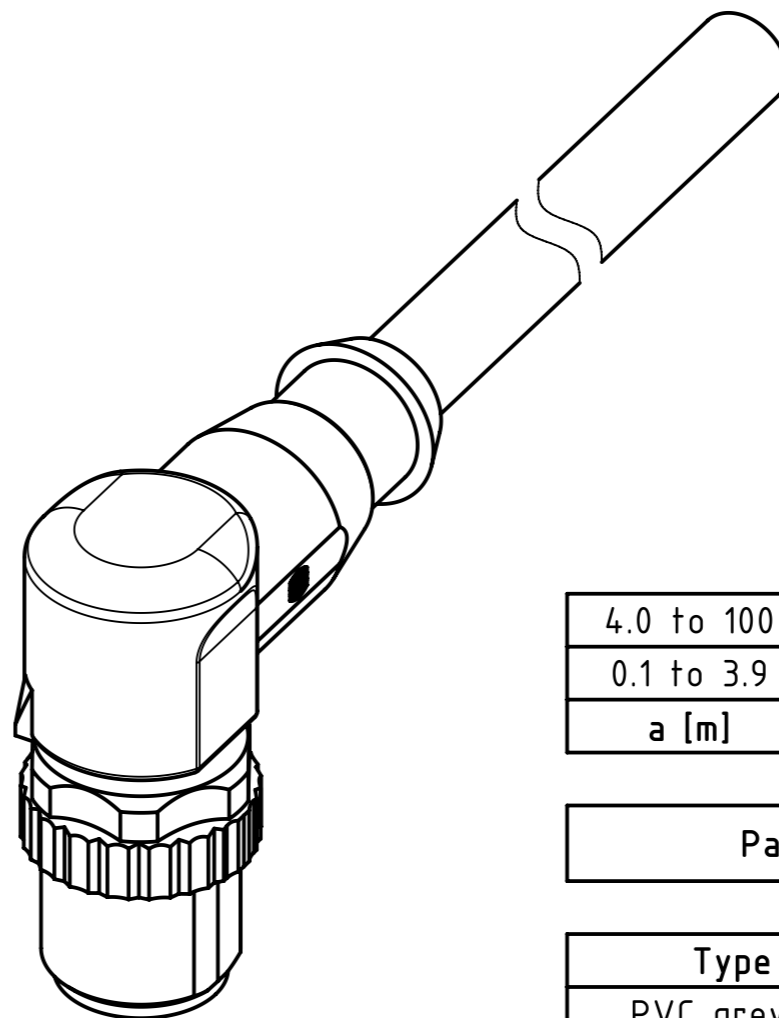

4.0 to 100	+1%
0.1 to 3.9	+0.04
a [m]	Tolerance

length in "1m" step	100	XXX=000
	99	XXX=990
	.	.
	12	XXX=120
length in "0.1m" step	11	XXX=110
	10	XXX=100
	9.9	XXX=099
	9.8	XXX=098
	.	.
	0.4	XXX=004
	0.3	XXX=003
	0.2	XXX=002
0.1	XXX=001	
Step	a [m]	XXX

Part no. 21348600CXXXXX

Type of cable XX
PVC grey, 12x0.14mm² XX=79

- Protection level: IP67
- Temperature range: -30°C ... +80°C

	All rights reserved		Scale 2:1		Free size tol.		Ref.	
	Department EC PD - RO		Created by TAMAS	Inspected by STOICA	Standardisation HOFFMANN	Date 2014-08-25	State Final Release	
HARTING Electronics GmbH		Title M12 A-coded Cable Assembly				Doc-Key / ECM-Nr. 100591285/UGD/009/A 50000079105		
D-32339 Espelkamp		Type TB	Number 21348600CXXXXX			Rev. A	Page 1/1