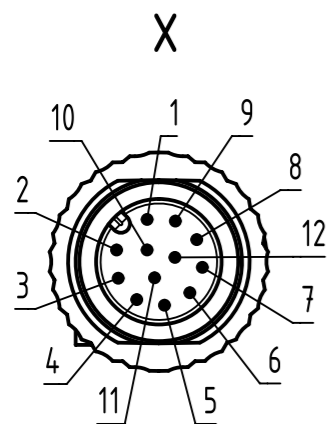

Loading-Plan:

- 1 brown
- 2 blue
- 3 white
- 4 green
- 5 pink
- 6 yellow
- 7 black
- 8 grey
- 9 red
- 10 violet
- 11 grey-pink
- 12 red-blue

4.0 to 100	+1%
0.1 to 3.9	+0.04
<b>a [m]</b>	<b>Tolerance</b>

length in "1m" step	100	XXX=000
	99	XXX=990
	.	.
	12	XXX=120
length in "0.1m" step	11	XXX=110
	10	XXX=100
	9.9	XXX=099
	9.8	XXX=098
	.	.
	0.4	XXX=004
	0.3	XXX=003
	0.2	XXX=002
0.1	XXX=001	
<b>Step</b>	<b>a [m]</b>	<b>XXX</b>

**Part no.** 21348600CXXXXX

**Type of cable** XX  
 PVC grey, 12x0.14mm<sup>2</sup> XX=79

- Protection level: IP67  
 - Temperature range: -30°C ... +80°C

	All rights reserved		Scale 2:1		Free size tol.		Ref.	
	Department EC PD - RO		Created by TAMAS	Inspected by STOICA	Standardisation HOFFMANN	Date 2014-08-25	State Final Release	
HARTING Electronics GmbH		Title M12 A-coded Cable Assembly				Doc-Key / ECM-Nr. 100591285/UGD/009/A 50000079105		
D-32339 Espelkamp		Type TB	Number 21348600CXXXXX			Rev. A	Page 1/1	