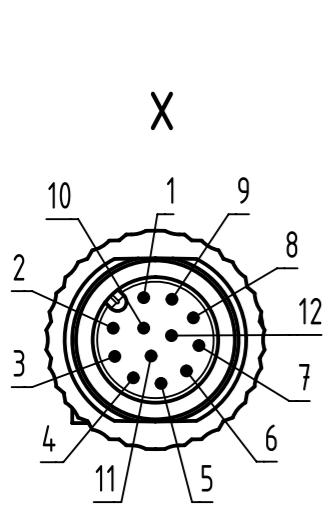

Loading-Plan:

- 1 — brown — 1
- 2 — blue — 2
- 3 — white — 3
- 4 — green — 4
- 5 — pink — 5
- 6 — yellow — 6
- 7 — black — 7
- 8 — grey — 8
- 9 — red — 9
- 10 — violet — 10
- 11 — grey-pink — 11
- 12 — red-blue — 12

4.0 to 100	+1%
0.1 to 3.9	+0.04
a [m]	Tolerance

length in "1m" step	100	XXX=000
	99	XXX=990
	.	.
	12	XXX=120
length in "0.1m" step	11	XXX=110
	10	XXX=100
	9.9	XXX=099
	9.8	XXX=098
	.	.
	0.4	XXX=004
	0.3	XXX=003
	0.2	XXX=002
	0.1	XXX=001
Step	a [m]	XXX

Part no. 21348687CXXXXX

Type of cable XX
PUR black, 12x0.14mm² XX=78

- Protection level: IP67
- Temperature range: -30°C ... +80°C

	All rights reserved	Scale 2:1	Free size tol.	Ref.
	Department EC PD - RO	Created by TAMAS	Inspected by STOICA	Sub.
HARTING Electronics GmbH D-32339 Espelkamp		Title M12 A-coded Cable Assembly Type TB Number 21348687CXXXXX		Date 2014-08-25 State Final Release
				Doc-Key / ECM-Nr. 100591328/UGD/009/A 50000079105 Rev. A Page 1/1