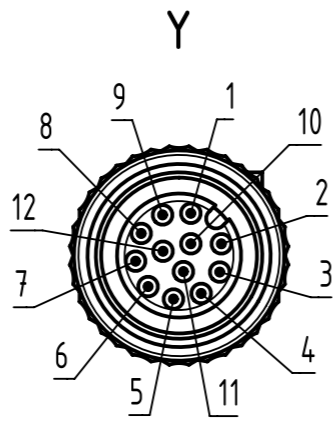

Loading-Plan:

- 1 — brown — 1
- 2 — blue — 2
- 3 — white — 3
- 4 — green — 4
- 5 — pink — 5
- 6 — yellow — 6
- 7 — black — 7
- 8 — grey — 8
- 9 — red — 9
- 10 — violet — 10
- 11 — grey-pink — 11
- 12 — red-blue — 12

4.0 to 100	+1%
0.1 to 3.9	+0.04
a [m]	Tolerance

length in "1m" step	100	XXX=000
	99	XXX=990
	.	.
	12	XXX=120
length in "0.1m" step	11	XXX=110
	10	XXX=100
	9.9	XXX=099
	9.8	XXX=098
	.	.
	0.4	XXX=004
	0.3	XXX=003
	0.2	XXX=002
	0.1	XXX=001
Step	a [m]	XXX

Part no. 21348687CXXXXX

Type of cable XX
PUR black, 12x0.14mm² XX=78

- Protection level: IP67
- Temperature range: -30°C ... +80°C

	All rights reserved	Scale 2:1	Free size tol.	Ref.
	Department EC PD - RO	Created by TAMAS	Inspected by STOICA	Sub.
HARTING Electronics GmbH D-32339 Espelkamp		Title M12 A-coded Cable Assembly Type TB Number 21348687CXXXXX		Date 2014-08-25 State Final Release
				Doc-Key / ECM-Nr. 100591328/UGD/009/A 50000079105 Rev. A Page 1/1