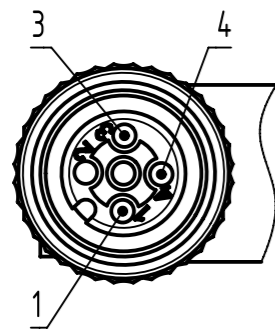

Connector Location A

Connector Location B

Mating face acc. to IEC 61076-2-101

M12x1

Ø14,5

X female

Loading-Plan:

- 1 — brown
- 3 — blue
- 4 — black

- Protection level: IP67
- Temperature range: -25°C ... +80°C

4.0 to 40	±1%
0.1 to 3.9	+0.04
<b>a [m]</b>	<b>Tolerance</b>

length in "1m" step	40	XXX=40
	39	XXX=39
	.	.
	12	XXX=120
	11	XXX=110
length in "0.1m" step	10	XXX=100
	9.9	XXX=099
	9.8	XXX=098
	.	.
	0.4	XXX=004
	0.3	XXX=003
	0.2	XXX=002
0.1	XXX=001	
<b>Step</b>	<b>a [m]</b>	<b>XXX</b>

PUR black, 3x0.34mm <sup>2</sup>	21348700390XXX
<b>Type of cable</b>	<b>Part no.</b>

	All rights reserved		Created by COSTEA		Inspected by MUNTEANV		Standardisation MUNTEANV		Date 2019-01-11		State Final Release		
	Department HCS - RO		Costea		Muntean		Muntean						
HARTING Customised Solutions		Title M12 Cable Assembly A-cod an/- f/-										Doc-Key / ECM-Nr. 100806832/UGD/009/A 500000145017	
D-32339 Espelkamp		Type TB		Number 21348700390XXX				Rev. A		Page 1/1			