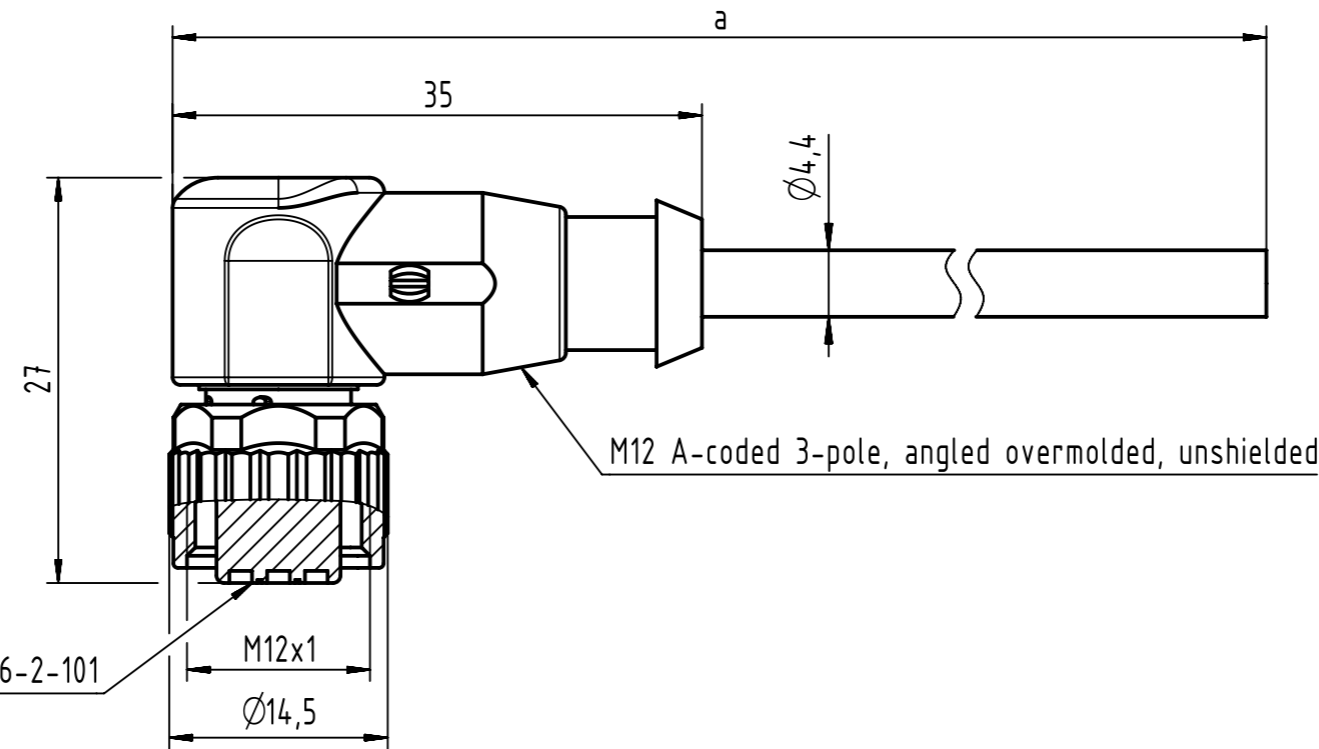

Connector Location A

Connector Location B

Mating face acc. to IEC 61076-2-101

M12x1

Ø14,5

X female

Loading-Plan:

- 1 — brown
- 3 — blue
- 4 — black

- Protection level: IP67
- Temperature range: -25°C ... +80°C

4.0 to 40	±1%
0.1 to 3.9	+0.04
<b>a [m]</b>	<b>Tolerance</b>

length in "1m" step	40	XXX=40
	39	XXX=39
	.	.
	12	XXX=120
	11	XXX=110
length in "0.1m" step	10	XXX=100
	9.9	XXX=099
	9.8	XXX=098
	.	.
	0.4	XXX=004
	0.3	XXX=003
	0.2	XXX=002
0.1	XXX=001	
<b>Step</b>	<b>a [m]</b>	<b>XXX</b>

PUR black, 3x0.34mm <sup>2</sup>	21348700390XXX
<b>Type of cable</b>	<b>Part no.</b>

	All rights reserved		Created by COSTEA		Inspected by MUNTEANV		Standardisation MUNTEANV		Date 2019-01-11		State Final Release		
	Department HCS - RO		Costea		Muntean		Muntean						
HARTING Customised Solutions		Title M12 Cable Assembly A-cod an/- f/-										Doc-Key / ECM-Nr. 100806832/UGD/009/A 500000145017	
D-32339 Espelkamp		Type TB		Number 21348700390XXX				Rev. A		Page 1/1			