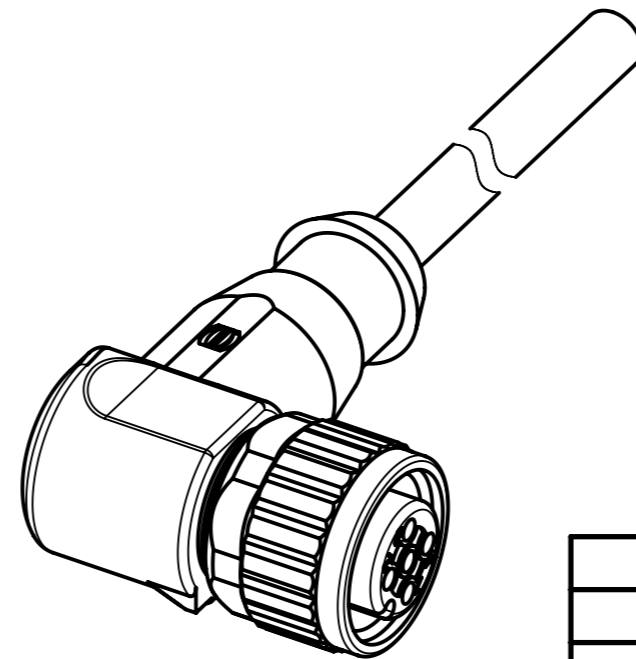

Connector Location A

Connector Location B

Mating face acc. to IEC 61076-2-101

M12x1

Ø14,5

X female

Loading-Plan:

- 1 — brown
- 3 — blue
- 4 — black

- Protection level: IP67
- Temperature range: -25°C ... +80°C

4.0 to 40	±1%
0.1 to 3.9	+0.04
<b>a [m]</b>	<b>Tolerance</b>

length in "1m" step	40	XXX=40
	39	XXX=39
	.	.
	12	XXX=120
	11	XXX=110
length in "0.1m" step	10	XXX=100
	9.9	XXX=099
	9.8	XXX=098
	.	.
	0.4	XXX=004
	0.3	XXX=003
	0.2	XXX=002
0.1	XXX=001	
<b>Step</b>	<b>a [m]</b>	<b>XXX</b>