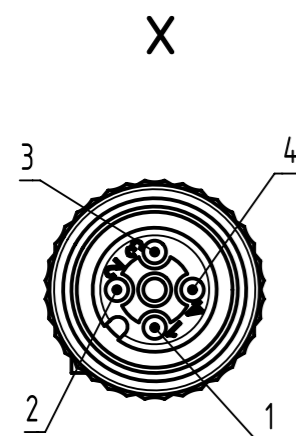

Connector Location A

Connector Location B

Loading-Plan:

- 1 — brown
- 2 — white
- 3 — blue
- 4 — black

- Protection level: IP 65/67  
 - Temperature range: -25°C ... +80°C

length in "1m" step	40	XXX=400
	39	XXX=390
	.	.
	12	XXX=120
	11	XXX=110
length in "0.1m" step	10	XXX=100
	9.9	XXX=099
	9.8	XXX=098
	.	.
	0.4	XXX=004
	0.3	XXX=003
	0.2	XXX=002
	0.1	XXX=001
Step	a [m]	XXX

4.0 to 40	+1%
0.1 to 3.9	+0.04
<b>a [m]</b>	<b>Tolerance</b>

<b>Part no.</b>	213487004XXXXX
-----------------	----------------

<b>Type of cable</b>	XX
PVC grey, 4x0.34mm <sup>2</sup>	XX=84
PUR black, 4x0.34mm <sup>2</sup>	XX=91