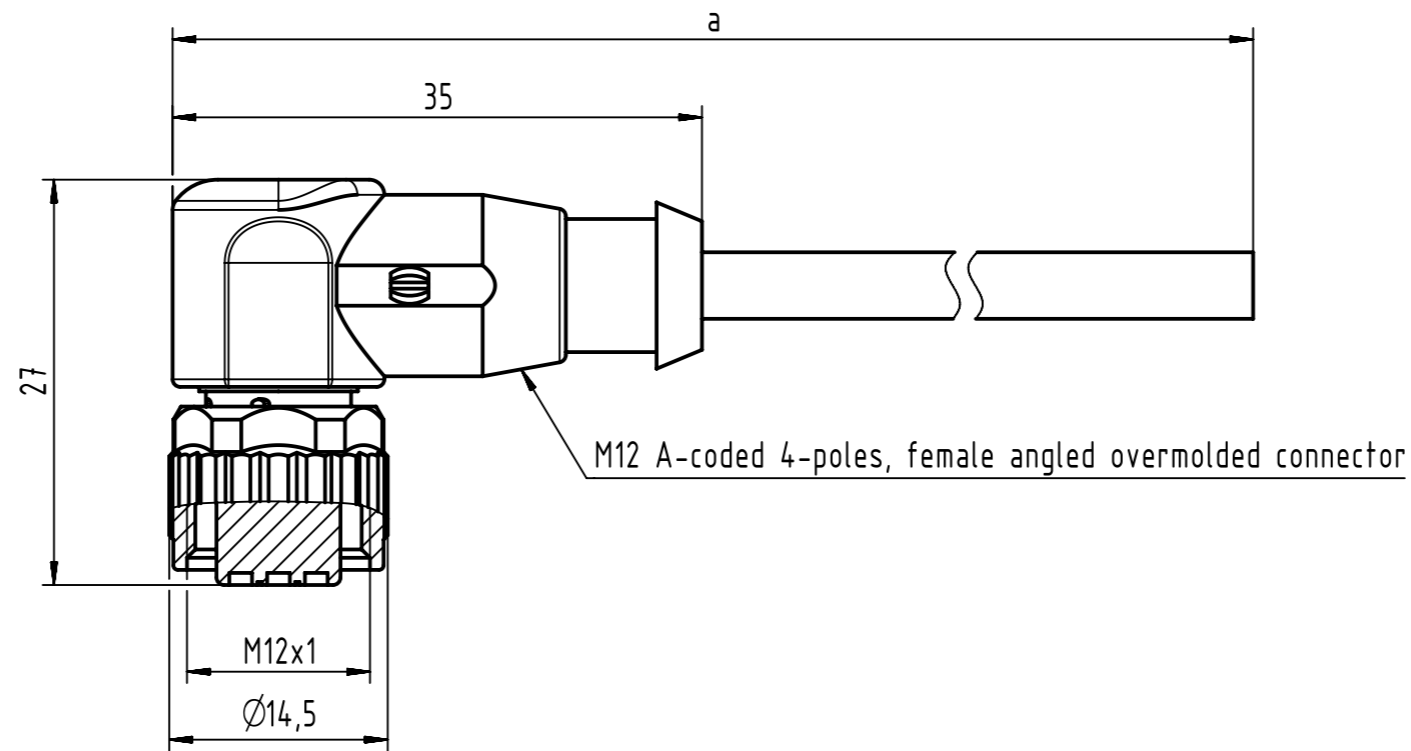

Connector Location A

Connector Location B

Loading-Plan:

- 1 — brown
- 2 — white
- 3 — blue
- 4 — black

- Protection level: IP 65/67  
 - Temperature range: -25°C ... +80°C

length in "1m" step	40	XXX=400
	39	XXX=390
	.	.
	12	XXX=120
	11	XXX=110
length in "0.1m" step	10	XXX=100
	9.9	XXX=099
	9.8	XXX=098
	.	.
	0.4	XXX=004
	0.3	XXX=003
	0.2	XXX=002
	0.1	XXX=001
Step	a [m]	XXX

4.0 to 40	+1%
0.1 to 3.9	+0.04
<b>a [m]</b>	<b>Tolerance</b>

<b>Part no.</b>	213487004XXXXX
-----------------	----------------

<b>Type of cable</b>	XX
PVC grey, 4x0.34mm <sup>2</sup>	XX=84
PUR black, 4x0.34mm <sup>2</sup>	XX=91