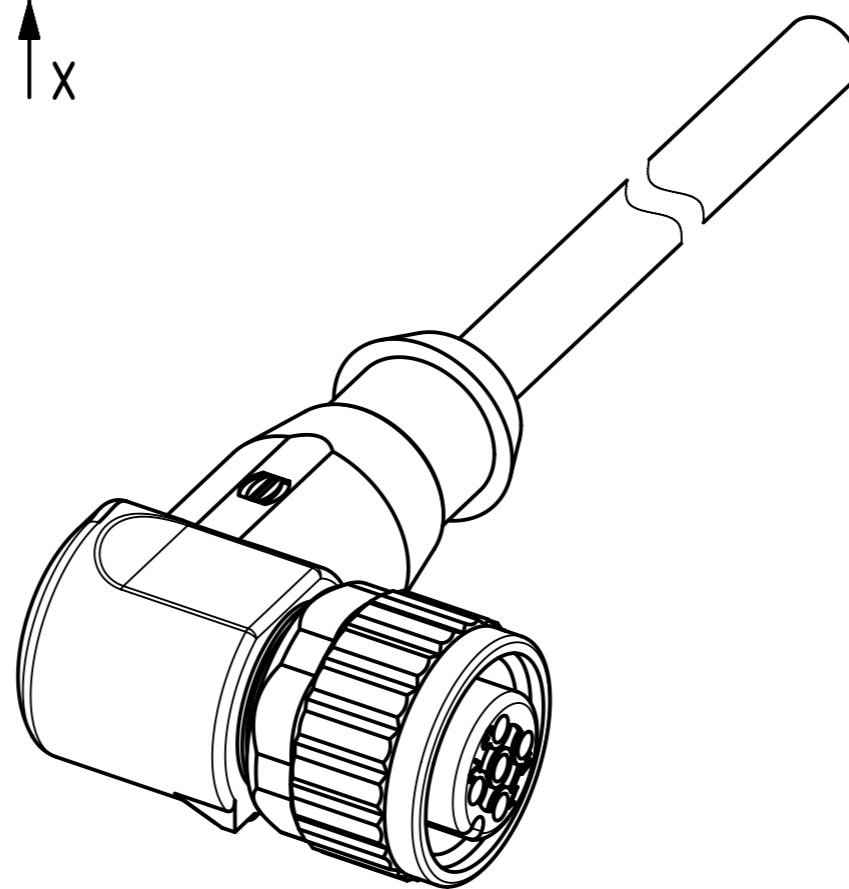

Connector Location A

Connector Location B

Loading-Plan:

- 1 — brown
- 2 — white
- 3 — blue
- 4 — black

- Protection level: IP 65/67  
 - Temperature range: -25°C ... +80°C

length in "1m" step	40	XXX=400
	39	XXX=390
	.	.
	12	XXX=120
	11	XXX=110
length in "0.1m" step	10	XXX=100
	9.9	XXX=099
	9.8	XXX=098
	.	.
	0.4	XXX=004
	0.3	XXX=003
	0.2	XXX=002
	0.1	XXX=001
Step	a [m]	XXX

4.0 to 40	+1%
0.1 to 3.9	+0.04
<b>a [m]</b>	<b>Tolerance</b>

<b>Part no.</b>	213487004XXXXX
-----------------	----------------

<b>Type of cable</b>	XX
PVC grey, 4x0.34mm <sup>2</sup>	XX=84
PUR black, 4x0.34mm <sup>2</sup>	XX=91