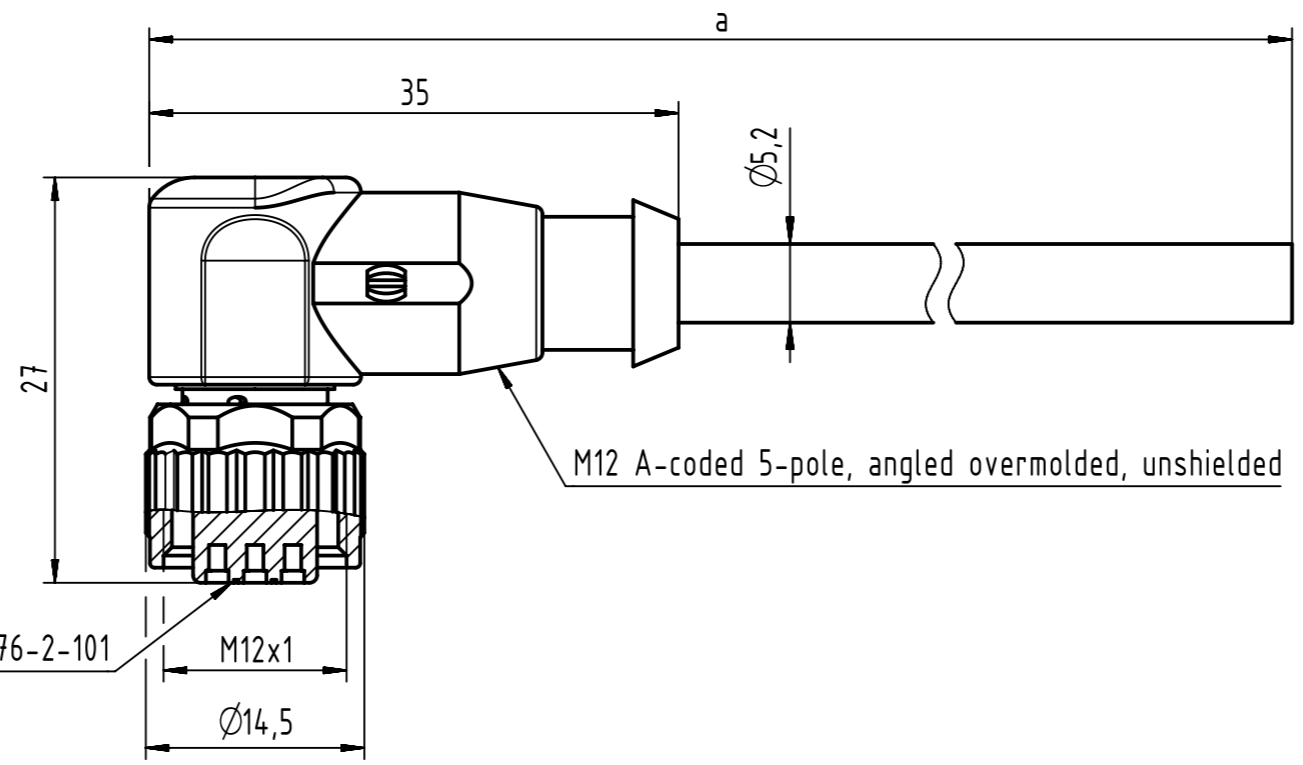

Connector Location A

Connector Location B

M12 A-coded 5-pole, angled overmolded, unshielded

Mating face acc. to IEC 61076-2-101

X female

Loading-Plan:

- 1 brown
- 2 white
- 3 blue
- 4 black
- 5 green-yellow

- Protection level: IP67  
 - Temperature range: -25°C ... +80°C

length in "1m" step	40	XXX=40
	39	XXX=39
	.	.
	12	XXX=120
	11	XXX=110
length in "0.1m" step	10	XXX=100
	9.9	XXX=099
	9.8	XXX=098
	.	.
	0.4	XXX=004
	0.3	XXX=003
	0.2	XXX=002
0.1	XXX=001	
Step	a [m]	XXX

4.0 to 40	±1%
0.1 to 3.9	+0.04
a [m]	Tolerance

PVC grey, 5x0.34mm <sup>2</sup>	21348700585XXX
Type of cable	Part no.

All rights reserved Department HCS - RO HARTING Customised Solutions D-32339 Espelkamp	All Dimensions in mm Tech. Character. Free size tol. According to production drawing		Created by COSTEA Costea Inspected by MUNTEANV Muntean Standardisation MUNTEANV Muntean Date 2018-12-18 State Final Release		Title M12 Cable Assembly A-cod an/- f/- Doc-Key / ECM-Nr. 100578864/UGD/009/C 500000145021 Rev. C Page 1/1	
	Type TB	Number 21348700585XXX				