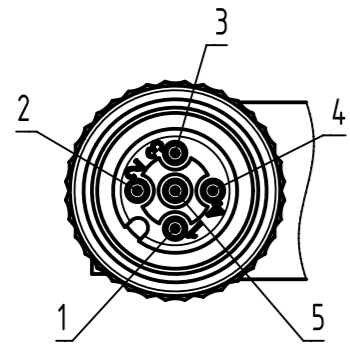

Connector Location A

Connector Location B

M12 A-coded 5-pole, angled overmolded, unshielded

Mating face acc. to IEC 61076-2-101

X female

Loading-Plan:

- 1 brown
- 2 white
- 3 blue
- 4 black
- 5 green-yellow

- Protection level: IP67  
 - Temperature range: -25°C ... +80°C

length in "1m" step	40	XXX=40
	39	XXX=39
	.	.
	12	XXX=120
	11	XXX=110
length in "0.1m" step	10	XXX=100
	9.9	XXX=099
	9.8	XXX=098
	.	.
	0.4	XXX=004
	0.3	XXX=003
	0.2	XXX=002
0.1	XXX=001	
Step	a [m]	XXX

4.0 to 40	±1%
0.1 to 3.9	+0.04
a [m]	Tolerance

PVC grey, 5x0.34mm <sup>2</sup>	21348700585XXX
Type of cable	Part no.

All rights reserved Department HCS - RO HARTING Customised Solutions D-32339 Espelkamp	All Dimensions in mm Tech. Character. Free size tol. According to production drawing		Created by COSTEA Costea Inspected by MUNTEANV Muntean Standardisation MUNTEANV Muntean Date 2018-12-18 State Final Release		Title M12 Cable Assembly A-cod an/- f/- Doc-Key / ECM-Nr. 100578864/UGD/009/C 500000145021 Rev. C Page 1/1	
	Type TB	Number 21348700585XXX				