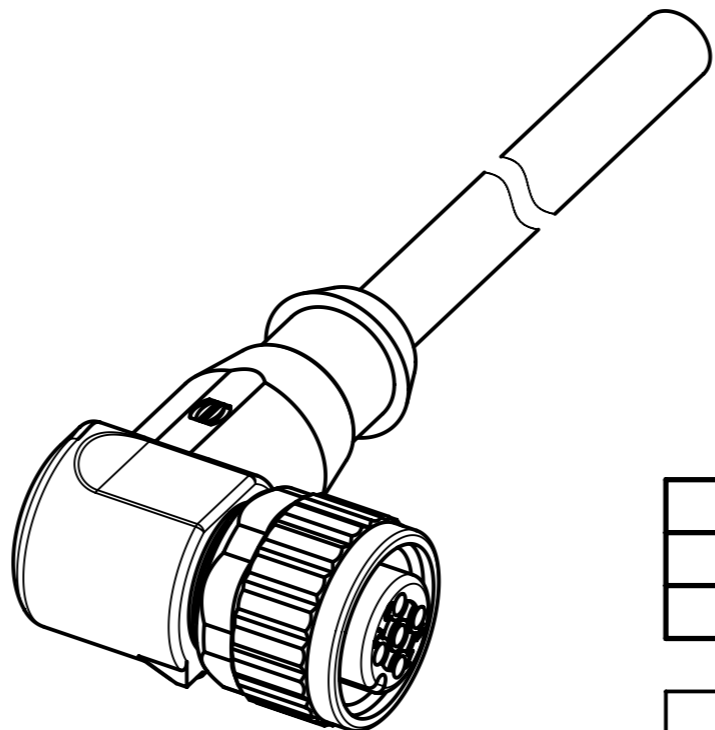

Connector Location A

Connector Location B

M12 A-coded 5-pole, angled overmolded, unshielded

Mating face acc. to IEC 61076-2-101

X female

Loading-Plan:

- 1 brown
- 2 white
- 3 blue
- 4 black
- 5 green-yellow

- Protection level: IP67  
 - Temperature range: -25°C ... +80°C

length in "1m" step	40	XXX=40
	39	XXX=39
	.	.
	12	XXX=120
	11	XXX=110
length in "0.1m" step	10	XXX=100
	9.9	XXX=099
	9.8	XXX=098
	.	.
	0.4	XXX=004
	0.3	XXX=003
	0.2	XXX=002
0.1	XXX=001	
Step	a [m]	XXX

4.0 to 40	±1%
0.1 to 3.9	+0.04
a [m]	Tolerance

PVC grey, 5x0.34mm <sup>2</sup>	21348700585XXX
Type of cable	Part no.

All rights reserved Department HCS - RO HARTING Customised Solutions D-32339 Espelkamp	All Dimensions in mm Tech. Character. Free size tol. According to production drawing		Created by COSTEA Costea Inspected by MUNTEANV Muntean Standardisation MUNTEANV Muntean Date 2018-12-18 State Final Release		Title M12 Cable Assembly A-cod an/- f/- Doc-Key / ECM-Nr. 100578864/UGD/009/C 500000145021 Rev. C Page 1/1	
	Type TB	Number 21348700585XXX				