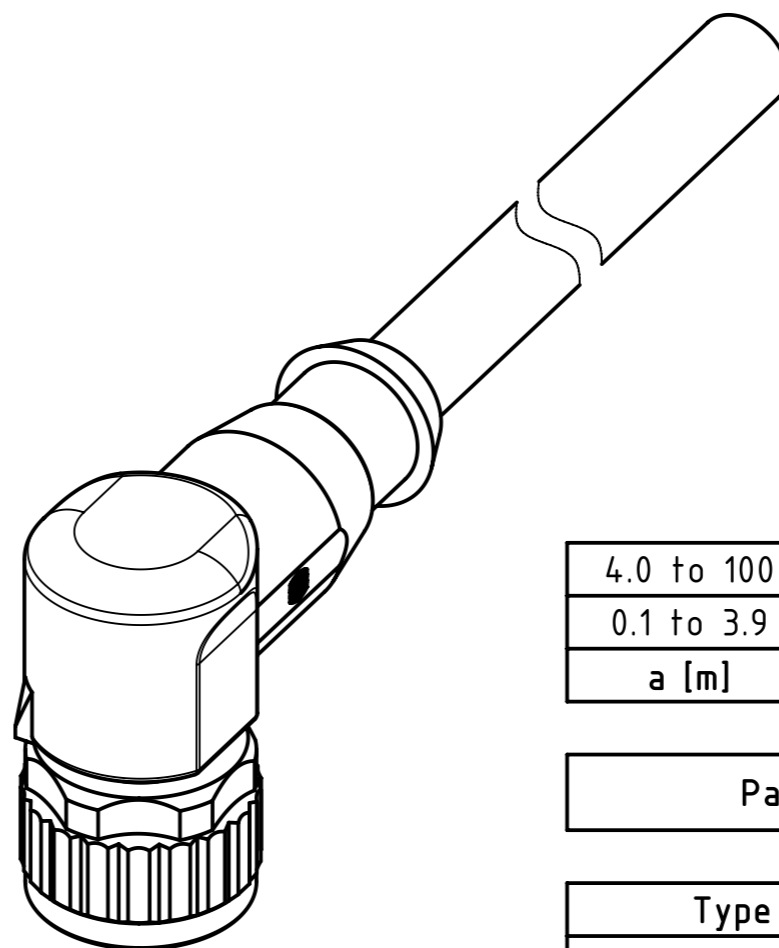

M12 A-coded 12-poles, female angled connector

Loading-Plan:

- 1 brown
- 2 blue
- 3 white
- 4 green
- 5 pink
- 6 yellow
- 7 black
- 8 grey
- 9 red
- 10 violet
- 11 grey-pink
- 12 red-blue

4.0 to 100	+1%
0.1 to 3.9	+0.04
a [m]	Tolerance

length in "1m" step	100	XXX=000
	99	XXX=990
	.	.
	12	XXX=120
length in "0.1m" step	11	XXX=110
	10	XXX=100
	9.9	XXX=099
	9.8	XXX=098
	.	.
	0.4	XXX=004
	0.3	XXX=003
	0.2	XXX=002
	0.1	XXX=001
Step	a [m]	XXX

Part no.	21348700CXXXXX
----------	----------------

Type of cable	XX
PVC grey, 12x0.14mm ²	XX=79
PUR black, 12x0.14mm ²	XX=78

- Protection level: IP67
 - Temperature range: -30°C ... +80°C

	All rights reserved		Scale 2:1	Free size tol.	Ref.	
	Department EC PD - RO		Created by TAMAS	Inspected by STOICA	Standardisation HOFFMANN	Date 2014-08-25
HARTING Electronics GmbH		Title M12 A-coded Cable Assembly			State Final Release	
D-32339 Espelkamp		Type TB	Number 21348700CXXXXX		Doc-Key / ECM-Nr. 100591310/UGD/009/A 500000079105	
					Rev. A	Page 1/1