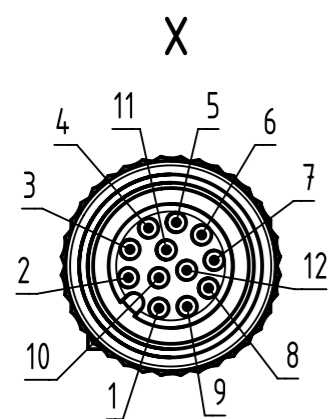

M12 A-coded 12-poles, female angled connector

Loading-Plan:

- 1 brown
- 2 blue
- 3 white
- 4 green
- 5 pink
- 6 yellow
- 7 black
- 8 grey
- 9 red
- 10 violet
- 11 grey-pink
- 12 red-blue

4.0 to 100	+1%
0.1 to 3.9	+0.04
a [m]	Tolerance

length in "1m" step	100	XXX=000
	99	XXX=990
	.	.
	12	XXX=120
length in "0.1m" step	11	XXX=110
	10	XXX=100
	9.9	XXX=099
	9.8	XXX=098
	.	.
	0.4	XXX=004
	0.3	XXX=003
	0.2	XXX=002
	0.1	XXX=001
Step	a [m]	XXX

Part no.	21348700CXXXXX
----------	----------------

Type of cable	XX
PVC grey, 12x0.14mm ²	XX=79
PUR black, 12x0.14mm ²	XX=78

- Protection level: IP67
 - Temperature range: -30°C ... +80°C

	All rights reserved		Scale 2:1	Free size tol.	Ref.	
	Department EC PD - RO		Created by TAMAS	Inspected by STOICA	Standardisation HOFFMANN	Date 2014-08-25
HARTING Electronics GmbH		Title M12 A-coded Cable Assembly			State Final Release	
D-32339 Espelkamp		Type TB	Number 21348700CXXXXX		Doc-Key / ECM-Nr. 100591310/UGD/009/A 500000079105	
					Rev. A	Page 1/1