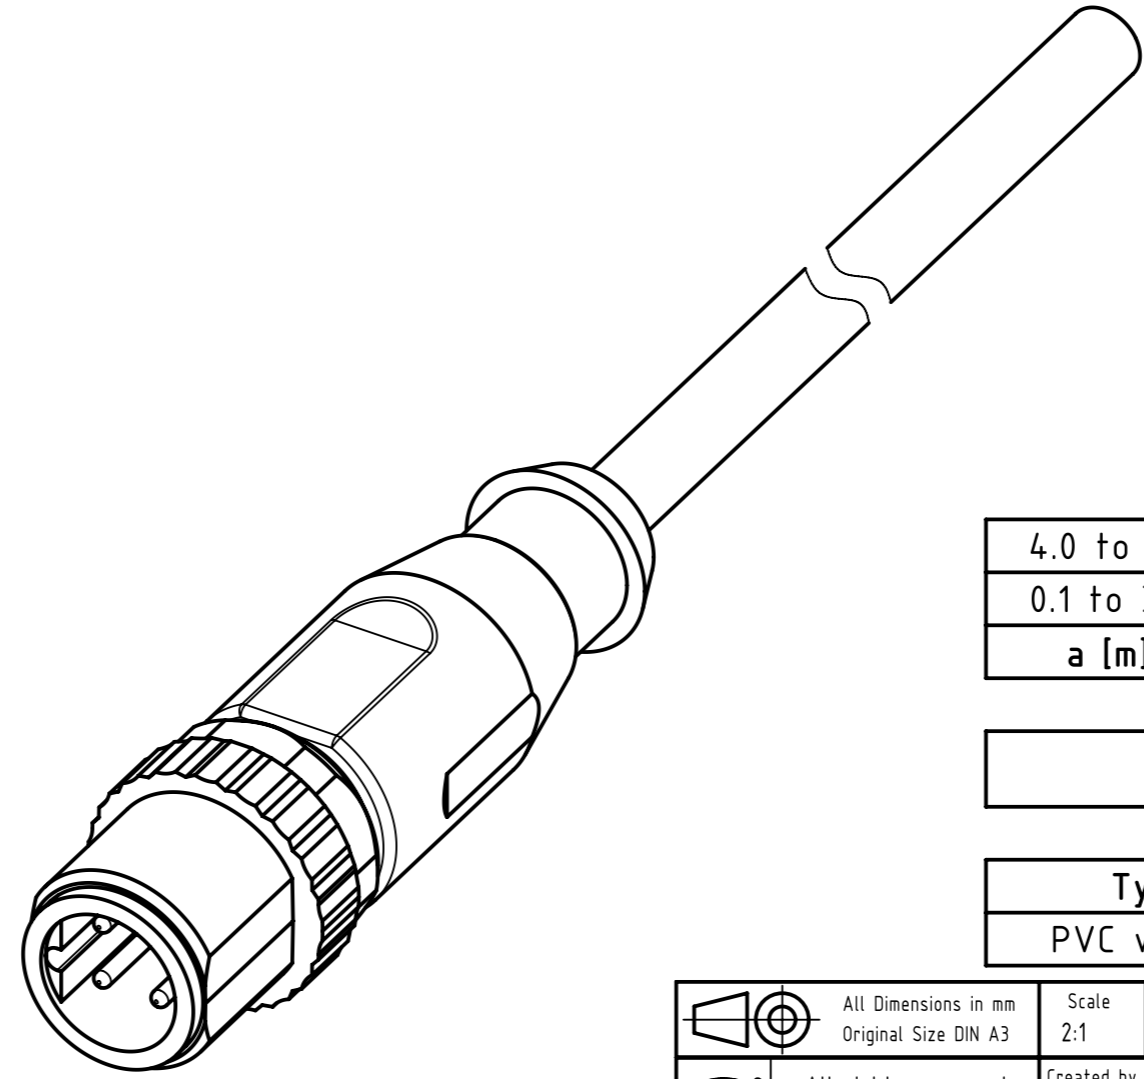

M12 B-coded 4-poles, male straight connector

Loading-Plan:

shield

not connected

green

not connected

red

- Protection level: IP67  
- Temperature range: -30°C ... +60°C

length in "1m" step	40	XXX=400
	39	XXX=390
	.	.
	12	XXX=120
length in "0.1m" step	11	XXX=110
	10	XXX=100
	9.9	XXX=099
	9.8	XXX=098
	.	.
	0.4	XXX=004
	0.3	XXX=003
	0.2	XXX=002
0.1	XXX=001	
Step	a [m]	XXX

4.0 to 40	+1%
0.1 to 3.9	+0.04
a [m]	Tolerance

Part no.	213488004XXXXXX
----------	-----------------

Type of cable	XX
PVC violet, 2xAWG22	XX=86

All rights reserved Department EC PD - RO HARTING Electronics GmbH D-32339 Espelkamp		All Dimensions in mm Original Size DIN A3 Scale 2:1 Free size tol. Created by TOMUTA Inspected by AVRAM Standardisation KOHLER Date 2014-07-16 State Final Release Title M12 B-coded Cable Assembly Type TB Number 213488004XXXXXX	Ref. Sub. Doc-Key / ECM-Nr. 100579378/UGD/009/A 50000077557 Rev. A Page 1/1
---	--	---	---