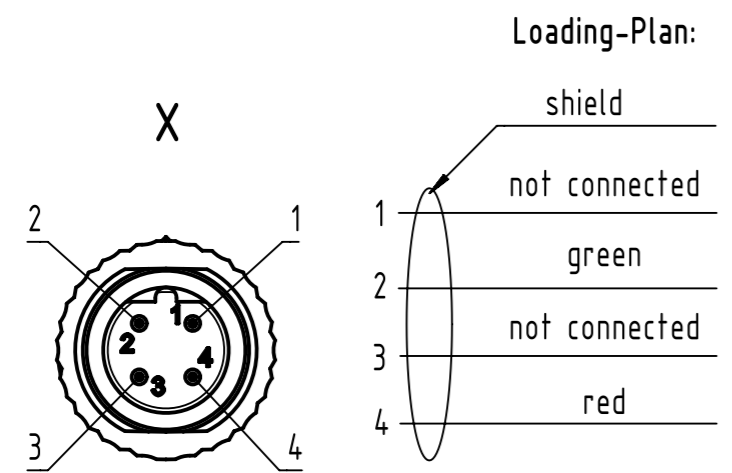

M12 B-coded 4-poles, male straight connector

Loading-Plan:

shield

not connected

green

not connected

red

- Protection level: IP67  
- Temperature range: -30°C ... +60°C

length in "1m" step	40	XXX=400
	39	XXX=390
	.	.
	12	XXX=120
length in "0.1m" step	11	XXX=110
	10	XXX=100
	9.9	XXX=099
	9.8	XXX=098
	.	.
	0.4	XXX=004
	0.3	XXX=003
	0.2	XXX=002
0.1	XXX=001	
Step	a [m]	XXX

4.0 to 40	+1%
0.1 to 3.9	+0.04
a [m]	Tolerance

Part no.	213488004XXXXXX
----------	-----------------

Type of cable	XX
PVC violet, 2xAWG22	XX=86

All rights reserved Department EC PD - RO HARTING Electronics GmbH D-32339 Espelkamp		All Dimensions in mm Original Size DIN A3 Scale 2:1 Free size tol. Created by TOMUTA Inspected by AVRAM Standardisation KOHLER Date 2014-07-16 State Final Release Title M12 B-coded Cable Assembly Type TB Number 213488004XXXXXX	Ref. Sub. Doc-Key / ECM-Nr. 100579378/UGD/009/A 50000077557 Rev. A Page 1/1
---	--	---	---