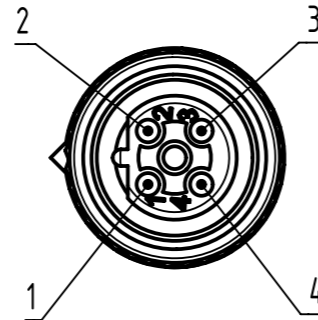

Connector Location A

Connector Location B

X
male

Loading-Plan

Y
female

- Protection level: IP67
- Temperature range: -30°C ... +60°C

length in "1m" step	40	XXX=400
	39	XXX=390
	.	.
	12	XXX=120
	11	XXX=110
length in "0.1m" step	10	XXX=100
	9.9	XXX=099
	9.8	XXX=098
	.	.
	0.4	XXX=004
	0.3	XXX=003
	0.2	XXX=002
0.1	XXX=001	
Step	a [m]	XXX

4.0 to 40	±1%
0.1 to 3.9	+0.04
a [m]	Tolerance

PVC violet, 2xAWG22	21348889486XXX
Type of cable	Part no.

All Dimensions in mm		Tech. Character.		Free size tol.		According to production drawing	
All rights reserved Department HCS - RO		Created by STOCHECIC Stochechi	Inspected by COSTEA Costea	Standardisation MUNTEANV Muntean	Date 2018-12-14	State Final Release	
HARTING Customised Solutions D-32339 Espelkamp		Title M12 Cable Assembly B-cod st/st m/f				Doc-Key / ECM-Nr. 100579391/UGD/009/B 500000144878	
		Type TB	Number 21348889486XXX			Rev. B	Page 1/1