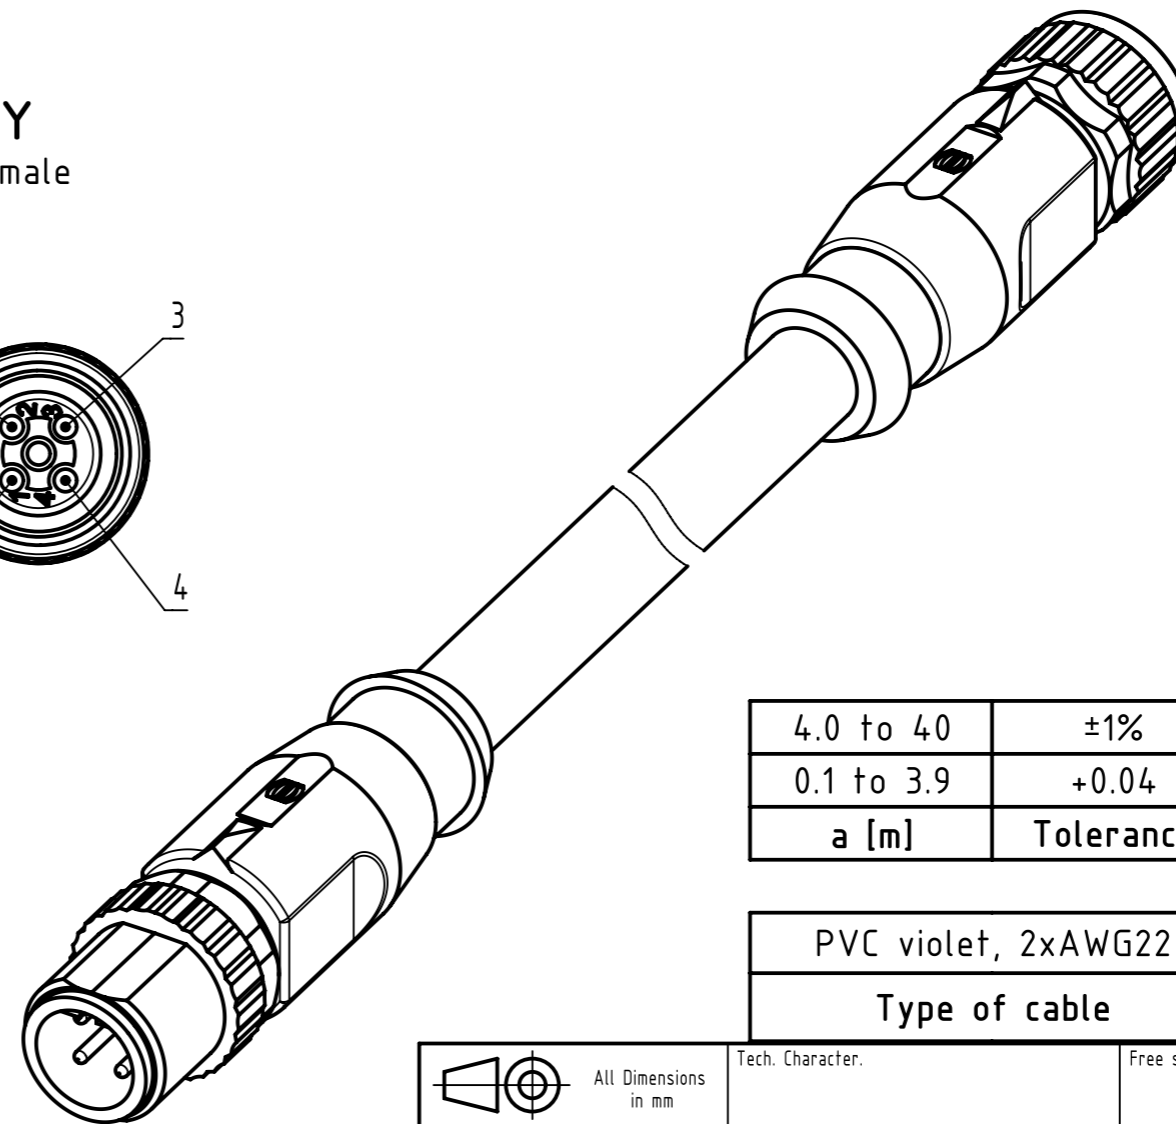

Connector Location A

Connector Location B

X
male

Loading-Plan

Y
female

- Protection level: IP67
- Temperature range: -30°C ... +60°C

length in "1m" step	40	XXX=400
	39	XXX=390
	.	.
	12	XXX=120
	11	XXX=110
length in "0.1m" step	10	XXX=100
	9.9	XXX=099
	9.8	XXX=098
	.	.
	0.4	XXX=004
	0.3	XXX=003
	0.2	XXX=002
0.1	XXX=001	
Step	a [m]	XXX

4.0 to 40	±1%
0.1 to 3.9	+0.04
a [m]	Tolerance

PVC violet, 2xAWG22	21348889486XXX
Type of cable	Part no.

All Dimensions in mm		Tech. Character.		Free size tol.		According to production drawing	
All rights reserved Department HCS - RO		Created by STOCHECIC Stochechi	Inspected by COSTEA Costea	Standardisation MUNTEANV Muntean	Date 2018-12-14	State Final Release	
HARTING Customised Solutions D-32339 Espelkamp		Title M12 Cable Assembly B-cod st/st m/f				Doc-Key / ECM-Nr. 100579391/UGD/009/B 500000144878	
		Type TB	Number 21348889486XXX			Rev. B	Page 1/1