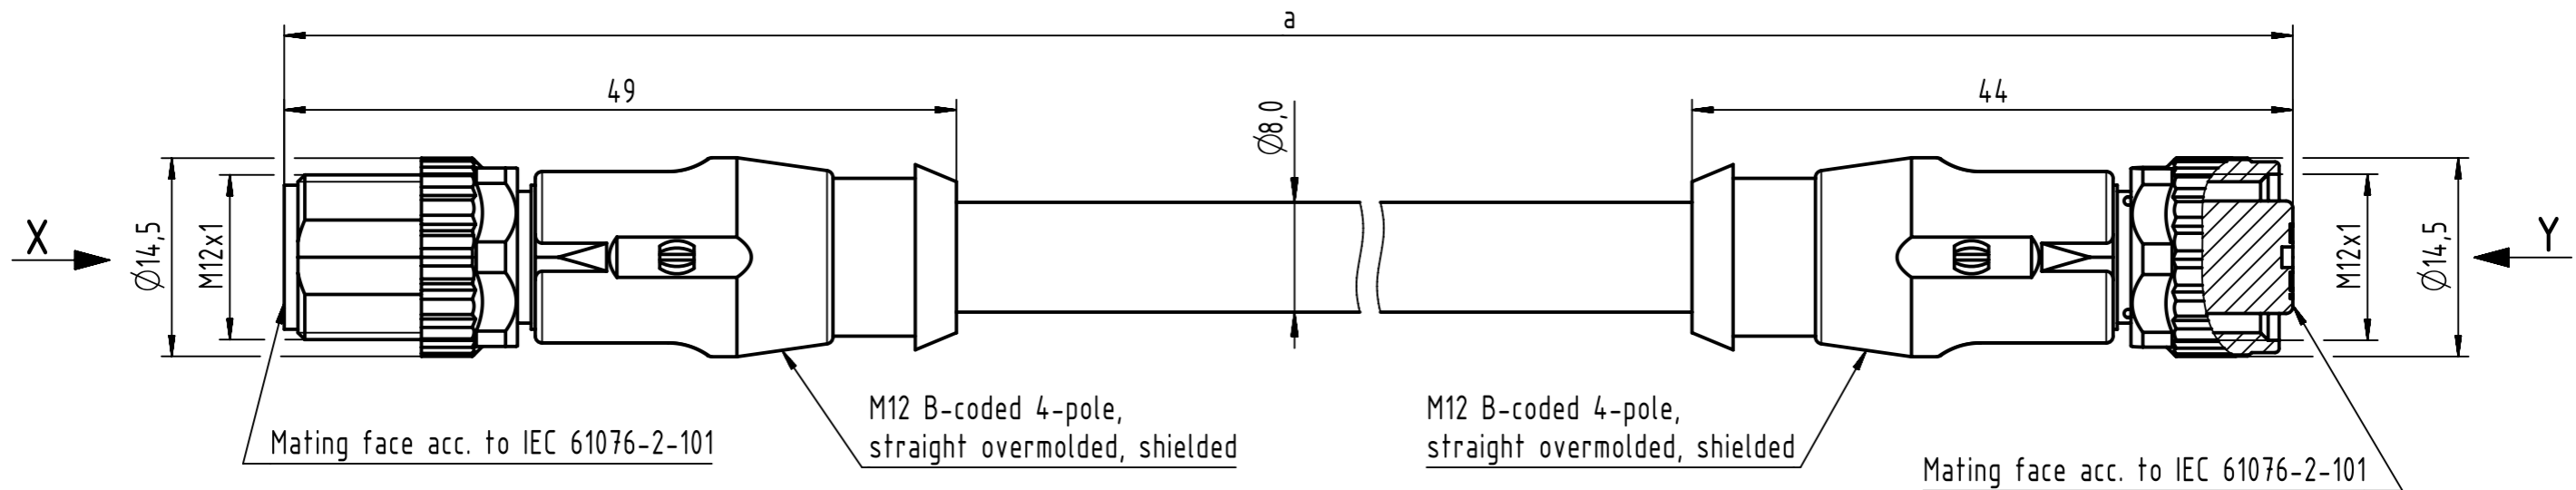

Connector Location A

Connector Location B

X
male

Loading-Plan

Y
female

- Protection level: IP67
- Temperature range: -30°C ... +60°C

length in "1m" step	40	XXX=400
	39	XXX=390
	.	.
	12	XXX=120
	11	XXX=110
length in "0.1m" step	10	XXX=100
	9.9	XXX=099
	9.8	XXX=098
	.	.
	0.4	XXX=004
	0.3	XXX=003
	0.2	XXX=002
0.1	XXX=001	
Step	a [m]	XXX

4.0 to 40	±1%
0.1 to 3.9	+0.04
a [m]	Tolerance

PVC violet, 2xAWG22	21348889486XXX
Type of cable	Part no.

All Dimensions in mm		Tech. Character.		Free size tol.		According to production drawing	
All rights reserved Department HCS - RO		Created by STOCHECIC Stochechi	Inspected by COSTEA Costea	Standardisation MUNTEANV Muntean	Date 2018-12-14	State Final Release	
HARTING Customised Solutions D-32339 Espelkamp		Title M12 Cable Assembly B-cod st/st m/f				Doc-Key / ECM-Nr. 100579391/UGD/009/B 500000144878	
		Type TB	Number 21348889486XXX			Rev. B	Page 1/1