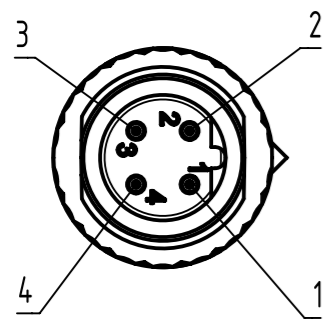

Connector Location A

Connector Location B

X
male

Loading-Plan

Y
female

- Protection level: IP67
- Temperature range: -30°C ... +60°C

length in "1m" step	40	XXX=400
	39	XXX=390
	.	.
	12	XXX=120
	11	XXX=110
length in "0.1m" step	10	XXX=100
	9.9	XXX=099
	9.8	XXX=098
	.	.
	0.4	XXX=004
	0.3	XXX=003
	0.2	XXX=002
0.1	XXX=001	
Step	a [m]	XXX

4.0 to 40	±1%
0.1 to 3.9	+0.04
a [m]	Tolerance

PVC violet, 2xAWG22	21348889486XXX
Type of cable	Part no.

All Dimensions in mm		Tech. Character.		Free size tol.		According to production drawing	
All rights reserved Department HCS - RO		Created by STOCHECIC Stochechi	Inspected by COSTEA Costea	Standardisation MUNTEANV Muntean	Date 2018-12-14	State Final Release	
HARTING Customised Solutions D-32339 Espelkamp		Title M12 Cable Assembly B-cod st/st m/f				Doc-Key / ECM-Nr. 100579391/UGD/009/B 500000144878	
		Type TB	Number 21348889486XXX			Rev. B	Page 1/1