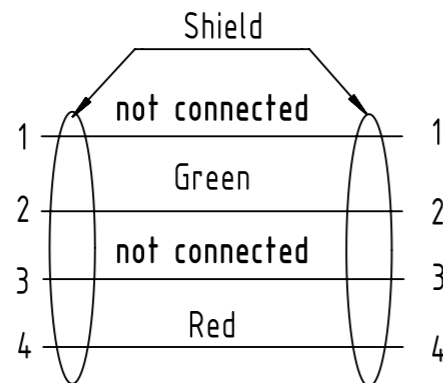

Connector Location A

Connector Location B

X
male

Loading-Plan

Y
female

- Protection level: IP67
- Temperature range: -30°C ... +60°C

length in "1m" step	40	XXX=400
	39	XXX=390
	.	.
	12	XXX=120
	11	XXX=110
length in "0.1m" step	10	XXX=100
	9.9	XXX=099
	9.8	XXX=098
	.	.
	0.4	XXX=004
	0.3	XXX=003
	0.2	XXX=002
0.1	XXX=001	
Step	a [m]	XXX

4.0 to 40	±1%
0.1 to 3.9	+0.04
a [m]	Tolerance

PVC violet, 2xAWG22	21348889486XXX
Type of cable	Part no.

All Dimensions in mm		Tech. Character.		Free size tol.		According to production drawing	
All rights reserved Department HCS - RO		Created by STOCHECIC Stochechi	Inspected by COSTEA Costea	Standardisation MUNTEANV Muntean	Date 2018-12-14	State Final Release	
HARTING Customised Solutions D-32339 Espelkamp		Title M12 Cable Assembly B-cod st/st m/f				Doc-Key / ECM-Nr. 100579391/UGD/009/B 500000144878	
		Type TB	Number 21348889486XXX			Rev. B	Page 1/1