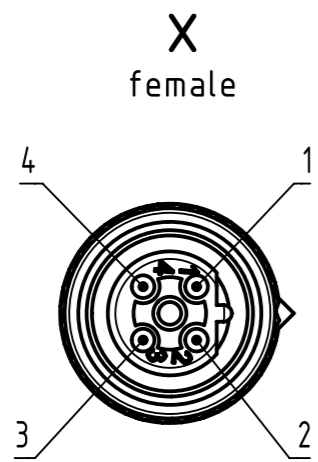

Connector Location A

Connector Location B

X female

Loading-Plan:

4.0 to 40	±1%
0.1 to 3.9	+0.04
a [m]	Tolerance

length in "1m" step	40	XXX=40
	39	XXX=39
	.	.
	12	XXX=120
	11	XXX=110
length in "0.1m" step	10	XXX=100
	9.9	XXX=099
	9.8	XXX=098
	.	.
	0.4	XXX=004
	0.3	XXX=003
	0.2	XXX=002
0.1	XXX=001	
Step	a [m]	XXX

PVC violet, 2xAWG22	21348900486XXX
Type of cable	Part no.

- Protection level: IP67
 - Temperature range: -30°C ... +60°C

All rights reserved Department HCS - RO HARTING Customised Solutions D-32339 Espelkamp	All Dimensions in mm Tech. Character. Free size tol. According to production drawing	Created by COSTEA Costea Inspected by MUNTEANV Muntean Standardisation MUNTEANV Muntean Date 2018-12-18 State Final Release	Title M12 Cable Assembly B-cod st/- f/- Type TB Number 21348900486XXX	Doc-Key / ECM-Nr. 100579386/UGD/009/B 500000145021 Rev. B Page 1/1
---	---	---	---	--