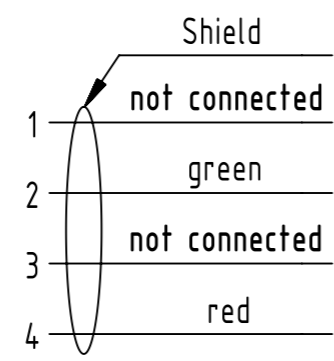

Connector Location A

Connector Location B

X female

Loading-Plan:

4.0 to 40	±1%
0.1 to 3.9	+0.04
a [m]	Tolerance

length in "1m" step	40	XXX=40
	39	XXX=39
	.	.
	12	XXX=120
	11	XXX=110
length in "0.1m" step	10	XXX=100
	9.9	XXX=099
	9.8	XXX=098
	.	.
	0.4	XXX=004
	0.3	XXX=003
	0.2	XXX=002
0.1	XXX=001	
Step	a [m]	XXX

PVC violet, 2xAWG22	21348900486XXX
Type of cable	Part no.

- Protection level: IP67
 - Temperature range: -30°C ... +60°C

All rights reserved Department HCS - RO HARTING Customised Solutions D-32339 Espelkamp	All Dimensions in mm Tech. Character. Free size tol. According to production drawing	Created by COSTEA Costea Inspected by MUNTEANV Muntean Standardisation MUNTEANV Muntean Date 2018-12-18 State Final Release	Title M12 Cable Assembly B-cod st/- f/- Type TB Number 21348900486XXX	Doc-Key / ECM-Nr. 100579386/UGD/009/B 500000145021 Rev. B Page 1/1
---	---	---	---	--