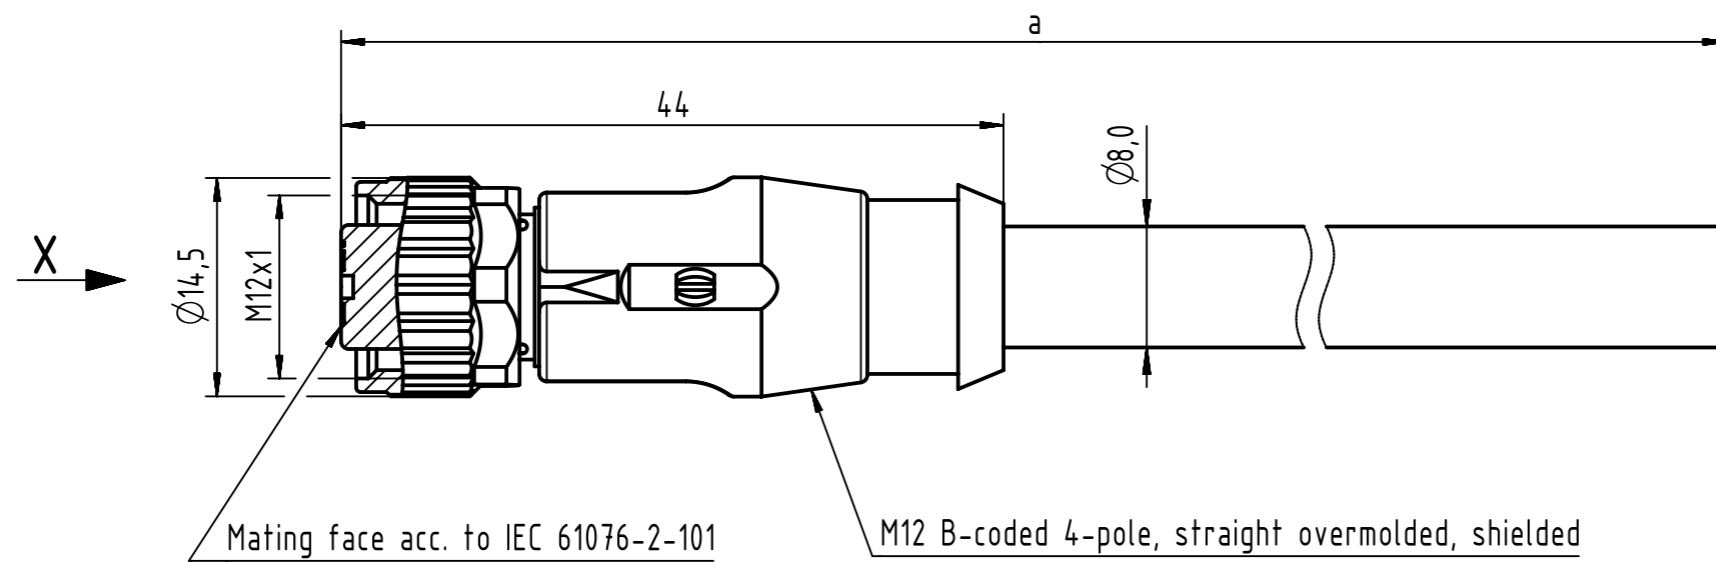

Connector Location A

Connector Location B

X female

Loading-Plan:

4.0 to 40	±1%
0.1 to 3.9	+0.04
a [m]	Tolerance

length in "1m" step	40	XXX=40
	39	XXX=39
	.	.
	12	XXX=120
	11	XXX=110
length in "0.1m" step	10	XXX=100
	9.9	XXX=099
	9.8	XXX=098
	.	.
	0.4	XXX=004
	0.3	XXX=003
	0.2	XXX=002
0.1	XXX=001	
Step	a [m]	XXX

PVC violet, 2xAWG22	21348900486XXX
Type of cable	Part no.

- Protection level: IP67
 - Temperature range: -30°C ... +60°C

All rights reserved Department HCS - RO HARTING Customised Solutions D-32339 Espelkamp	All Dimensions in mm Tech. Character. Free size tol. According to production drawing	Created by COSTEA Costea Inspected by MUNTEANV Muntean Standardisation MUNTEANV Muntean Date 2018-12-18 State Final Release	Title M12 Cable Assembly B-cod st/- f/- Type TB Number 21348900486XXX	Doc-Key / ECM-Nr. 100579386/UGD/009/B 500000145021 Rev. B Page 1/1
---	---	---	---	--