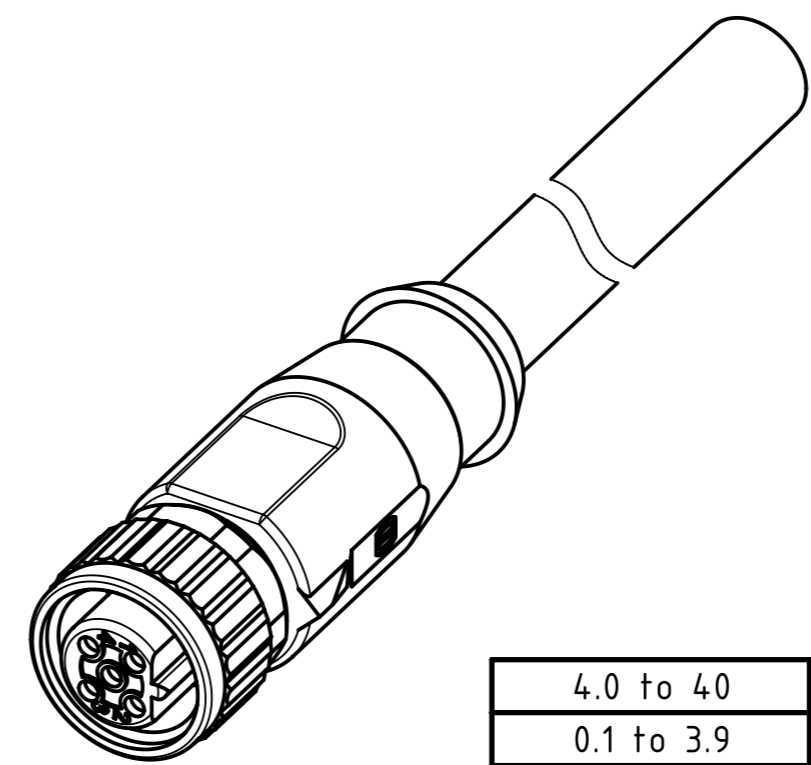

Connector Location A

Connector Location B

X female

Loading-Plan:

4.0 to 40	±1%
0.1 to 3.9	+0.04
a [m]	Tolerance

length in "1m" step	40	XXX=40
	39	XXX=39
	.	.
	12	XXX=120
	11	XXX=110
length in "0.1m" step	10	XXX=100
	9.9	XXX=099
	9.8	XXX=098
	.	.
	0.4	XXX=004
	0.3	XXX=003
	0.2	XXX=002
0.1	XXX=001	
Step	a [m]	XXX

PVC violet, 2xAWG22	21348900486XXX
Type of cable	Part no.

- Protection level: IP67
 - Temperature range: -30°C ... +60°C

All rights reserved Department HCS - RO HARTING Customised Solutions D-32339 Espelkamp	All Dimensions in mm Tech. Character. Free size tol. According to production drawing	Created by COSTEA Costea Inspected by MUNTEANV Muntean Standardisation MUNTEANV Muntean Date 2018-12-18 State Final Release	Title M12 Cable Assembly B-cod st/- f/- Type TB Number 21348900486XXX	Doc-Key / ECM-Nr. 100579386/UGD/009/B 500000145021 Rev. B Page 1/1
---	---	---	---	--