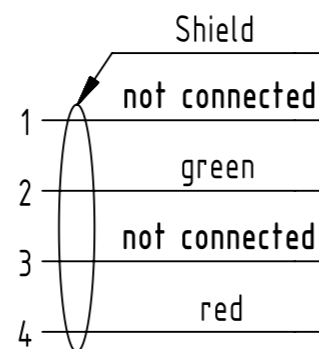

Connector Location A

Connector Location B

E500416

Mating face acc. to IEC 61076-2-101

M12 B-coded 4-pole, straight overmolded, shielded

X female

Loading-Plan:

length in "1m" step	40	XXX=40
	39	XXX=39
	.	.
	12	XXX=120
	11	XXX=110
length in "0.1m" step	10	XXX=100
	9.9	XXX=099
	9.8	XXX=098
	.	.
	0.4	XXX=004
	0.3	XXX=003
	0.2	XXX=002
	0.1	XXX=001
Step	a [m]	XXX

4.0 to 40	±1%
0.1 to 3.9	+0.04
a [m]	Tolerance

TPE violet, 2xAWG24	21348900487XXX
Type of cable	Part no.

- Protection level: IP67
- Temperature range: -30°C ... +60°C

	All Dimensions in mm	Tech. Character.		Free size tol.		According to production drawing	
	All rights reserved	Created by COSTEA Costea	Inspected by MUNTEANV Muntean	Standardisation MUNTEANV Muntean	Date 2018-12-18	State Final Release	
	Department HCS - RO	Title M12 Cable Assembly B-cod st/- f/-				Doc-Key / ECM-Nr. 100807059/UGD/009/A 500000145021	
HARTING Customised Solutions D-32339 Espelkamp		Type TB	Number 21348900487XXX		Rev. A	Page 1/1	