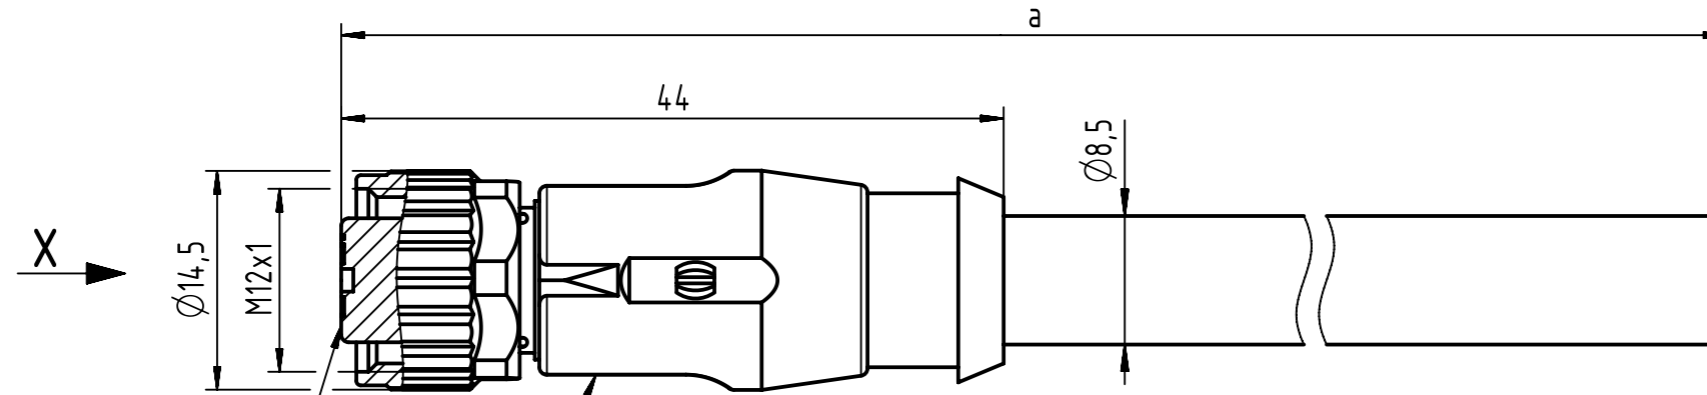

Connector Location A

Connector Location B

E500416

Mating face acc. to IEC 61076-2-101

M12 B-coded 4-pole, straight overmolded, shielded

X female

Loading-Plan:

length in "1m" step	40	XXX=40
	39	XXX=39
	.	.
	12	XXX=120
	11	XXX=110
length in "0.1m" step	10	XXX=100
	9.9	XXX=099
	9.8	XXX=098
	.	.
	0.4	XXX=004
	0.3	XXX=003
	0.2	XXX=002
	0.1	XXX=001
Step	a [m]	XXX

4.0 to 40	±1%
0.1 to 3.9	+0.04
a [m]	Tolerance

TPE violet, 2xAWG24	21348900487XXX
Type of cable	Part no.

- Protection level: IP67
- Temperature range: -30°C ... +60°C

	All Dimensions in mm	Tech. Character.		Free size tol.		According to production drawing	
	All rights reserved	Created by COSTEA Costea	Inspected by MUNTEANV Muntean	Standardisation MUNTEANV Muntean	Date 2018-12-18	State Final Release	
	Department HCS - RO	Title M12 Cable Assembly B-cod st/- f/-				Doc-Key / ECM-Nr. 100807059/UGD/009/A 500000145021	
HARTING Customised Solutions D-32339 Espelkamp		Type TB	Number 21348900487XXX		Rev. A	Page 1/1	