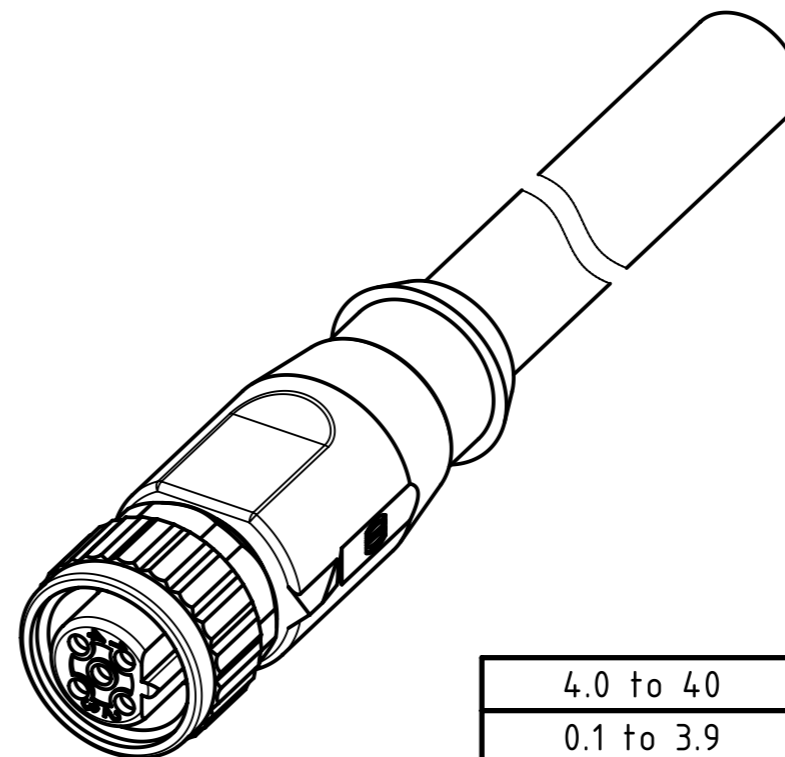

Connector Location A

Connector Location B

E500416

Mating face acc. to IEC 61076-2-101

M12 B-coded 4-pole, straight overmolded, shielded

X female

Loading-Plan:

length in "1m" step	40	XXX=40
	39	XXX=39
	.	.
	12	XXX=120
	11	XXX=110
length in "0.1m" step	10	XXX=100
	9.9	XXX=099
	9.8	XXX=098
	.	.
	0.4	XXX=004
	0.3	XXX=003
	0.2	XXX=002
	0.1	XXX=001
Step	a [m]	XXX

4.0 to 40	±1%
0.1 to 3.9	+0.04
a [m]	Tolerance

TPE violet, 2xAWG24	21348900487XXX
Type of cable	Part no.

- Protection level: IP67
- Temperature range: -30°C ... +60°C

	All Dimensions in mm	Tech. Character.		Free size tol.		According to production drawing	
	All rights reserved	Created by COSTEA Costea	Inspected by MUNTEANV Muntean	Standardisation MUNTEANV Muntean	Date 2018-12-18	State Final Release	
	Department HCS - RO	Title M12 Cable Assembly B-cod st/- f/-				Doc-Key / ECM-Nr. 100807059/UGD/009/A 500000145021	
HARTING Customised Solutions D-32339 Espelkamp		Type TB	Number 21348900487XXX		Rev. A	Page 1/1	