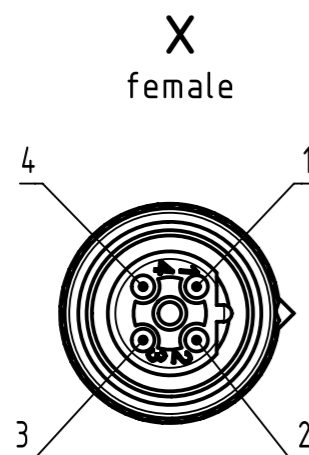

Connector Location A

Connector Location B

E500416

Mating face acc. to IEC 61076-2-101

M12 B-coded 4-pole, straight overmolded, shielded

X female

Loading-Plan:

length in "1m" step	40	XXX=40
	39	XXX=39
	.	.
	12	XXX=120
	11	XXX=110
length in "0.1m" step	10	XXX=100
	9.9	XXX=099
	9.8	XXX=098
	.	.
	0.4	XXX=004
	0.3	XXX=003
	0.2	XXX=002
	0.1	XXX=001
Step	a [m]	XXX

4.0 to 40	±1%
0.1 to 3.9	+0.04
a [m]	Tolerance

TPE violet, 2xAWG24	21348900487XXX
Type of cable	Part no.

- Protection level: IP67
- Temperature range: -30°C ... +60°C

	All Dimensions in mm	Tech. Character.		Free size tol.		According to production drawing	
	All rights reserved	Created by COSTEA Costea	Inspected by MUNTEANV Muntean	Standardisation MUNTEANV Muntean	Date 2018-12-18	State Final Release	
	Department HCS - RO	Title M12 Cable Assembly B-cod st/- f/-				Doc-Key / ECM-Nr. 100807059/UGD/009/A 500000145021	
HARTING Customised Solutions D-32339 Espelkamp		Type TB	Number 21348900487XXX		Rev. A	Page 1/1	