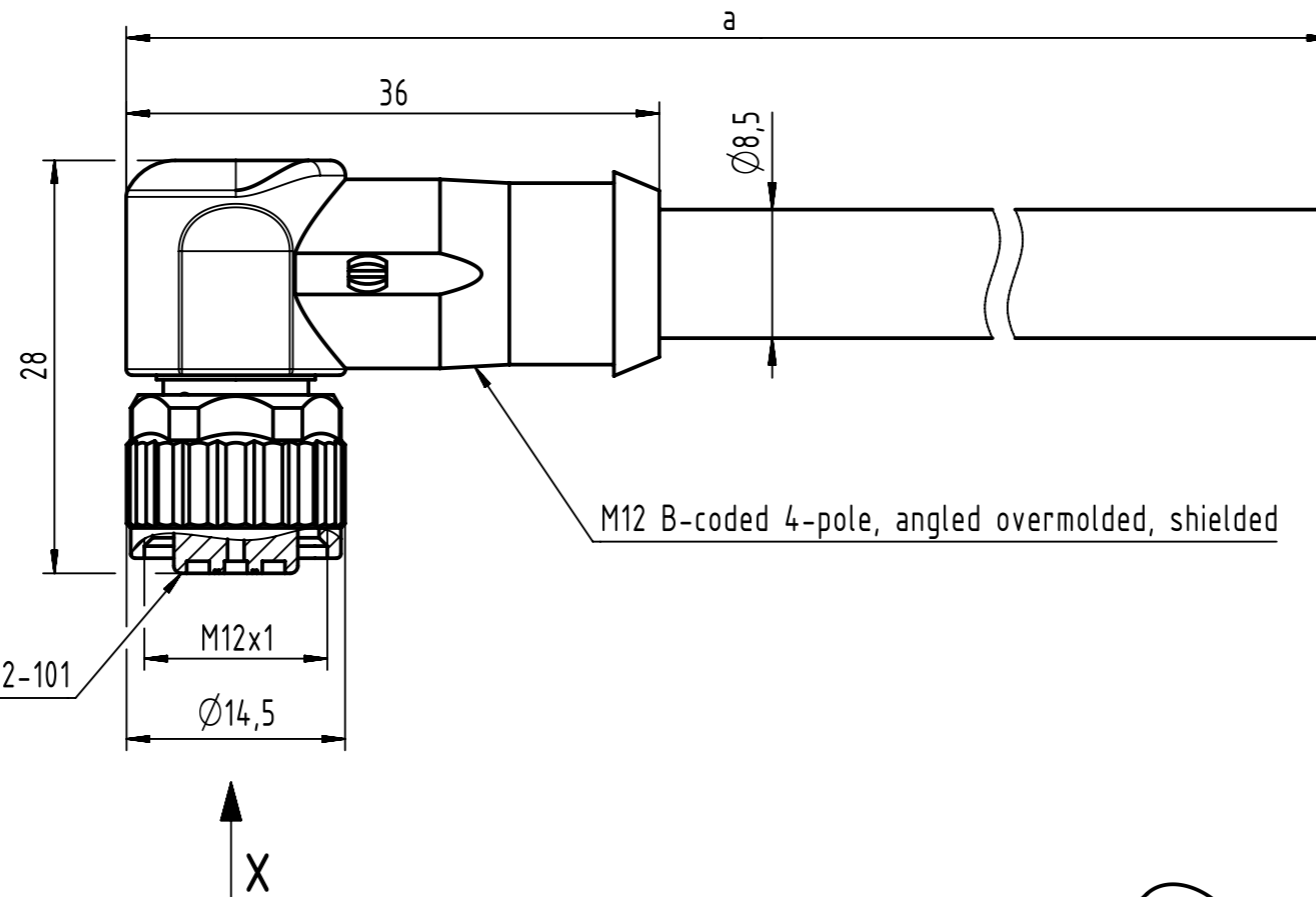

Connector Location A

Connector Location B

E500416

M12 B-coded 4-pole, angled overmolded, shielded

Mating face acc. to IEC 61076-2-101

X female

Loading-Plan:

4.0 to 40	±1%
0.1 to 3.9	+0.04
a [m]	Tolerance

length in "1m" step	40	XXX=40
	39	XXX=39
	.	.
	12	XXX=120
	11	XXX=110
length in "0.1m" step	10	XXX=100
	9.9	XXX=099
	9.8	XXX=098
	.	.
	0.4	XXX=004
	0.3	XXX=003
	0.2	XXX=002
0.1	XXX=001	
Step	a [m]	XXX

TPE violet, 2xAWG24	21349100487XXX
Type of cable	Part no.

- Protection level: IP67
- Temperature range: -30°C ... +80°C

	All rights reserved		Created by COSTEA		Inspected by MUNTEANV		Standardisation MUNTEANV		Date 2018-12-18		State Final Release	
	Department HCS - RO		Title M12 Cable Assembly B-cod an/- f/-		Muntean		Muntean		100807081/UGD/009/A		500000145021	
HARTING Customised Solutions			Type TB		Number 21349100487XXX		Rev. A		Page 1/1			
D-32339 Espelkamp												