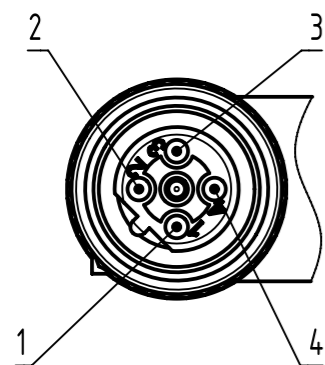

Connector Location A

Connector Location B

E500416

M12 B-coded 4-pole, angled overmolded, shielded

Mating face acc. to IEC 61076-2-101

X female

Loading-Plan:

4.0 to 40	±1%
0.1 to 3.9	+0.04
a [m]	Tolerance

length in "1m" step	40	XXX=40
	39	XXX=39
	.	.
	12	XXX=120
	11	XXX=110
length in "0.1m" step	10	XXX=100
	9.9	XXX=099
	9.8	XXX=098
	.	.
	0.4	XXX=004
	0.3	XXX=003
	0.2	XXX=002
0.1	XXX=001	
Step	a [m]	XXX

TPE violet, 2xAWG24	21349100487XXX
Type of cable	Part no.

- Protection level: IP67
- Temperature range: -30°C ... +80°C

	All rights reserved		Created by COSTEA		Inspected by MUNTEANV		Standardisation MUNTEANV		Date 2018-12-18		State Final Release	
	Department HCS - RO		Title M12 Cable Assembly B-cod an/- f/-		Muntean		Muntean		100807081/UGD/009/A		500000145021	
HARTING Customised Solutions			Type TB		Number 21349100487XXX		Rev. A		Page 1/1			
D-32339 Espelkamp												