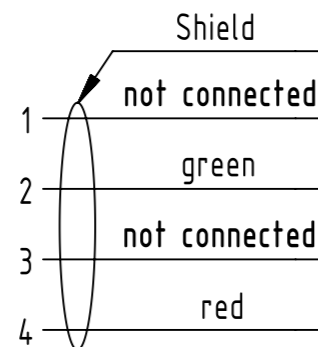

Connector Location A

Connector Location B

E500416

M12 B-coded 4-pole, angled overmolded, shielded

Mating face acc. to IEC 61076-2-101

X female

Loading-Plan:

4.0 to 40	±1%
0.1 to 3.9	+0.04
a [m]	Tolerance

length in "1m" step	40	XXX=40
	39	XXX=39
	.	.
	12	XXX=120
	11	XXX=110
length in "0.1m" step	10	XXX=100
	9.9	XXX=099
	9.8	XXX=098
	.	.
	0.4	XXX=004
	0.3	XXX=003
	0.2	XXX=002
0.1	XXX=001	
Step	a [m]	XXX