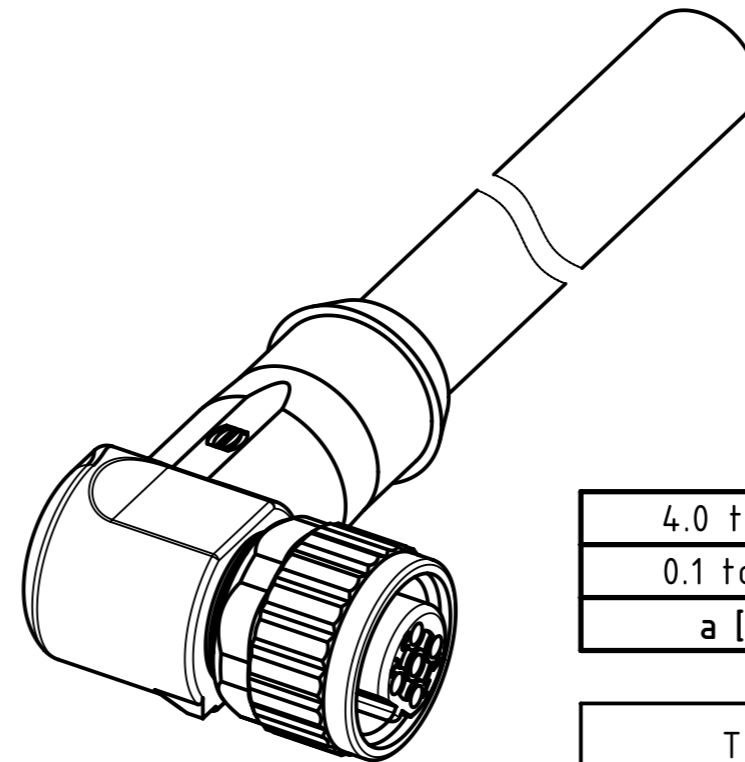

Connector Location A

Connector Location B

E500416

M12 B-coded 4-pole, angled overmolded, shielded

Mating face acc. to IEC 61076-2-101

X female

Loading-Plan:

4.0 to 40	±1%
0.1 to 3.9	+0.04
a [m]	Tolerance

length in "1m" step	40	XXX=40
	39	XXX=39
	.	.
	12	XXX=120
	11	XXX=110
length in "0.1m" step	10	XXX=100
	9.9	XXX=099
	9.8	XXX=098
	.	.
	0.4	XXX=004
	0.3	XXX=003
	0.2	XXX=002
0.1	XXX=001	
Step	a [m]	XXX

TPE violet, 2xAWG24	21349100487XXX
Type of cable	Part no.

- Protection level: IP67
- Temperature range: -30°C ... +80°C

	All rights reserved		Created by COSTEA		Inspected by MUNTEANV		Standardisation MUNTEANV		Date 2018-12-18		State Final Release	
	Department HCS - RO		Title M12 Cable Assembly B-cod an/- f/-		Muntean		Muntean		100807081/UGD/009/A		500000145021	
HARTING Customised Solutions			Type TB		Number 21349100487XXX		Rev. A		Page 1/1			
D-32339 Espelkamp												