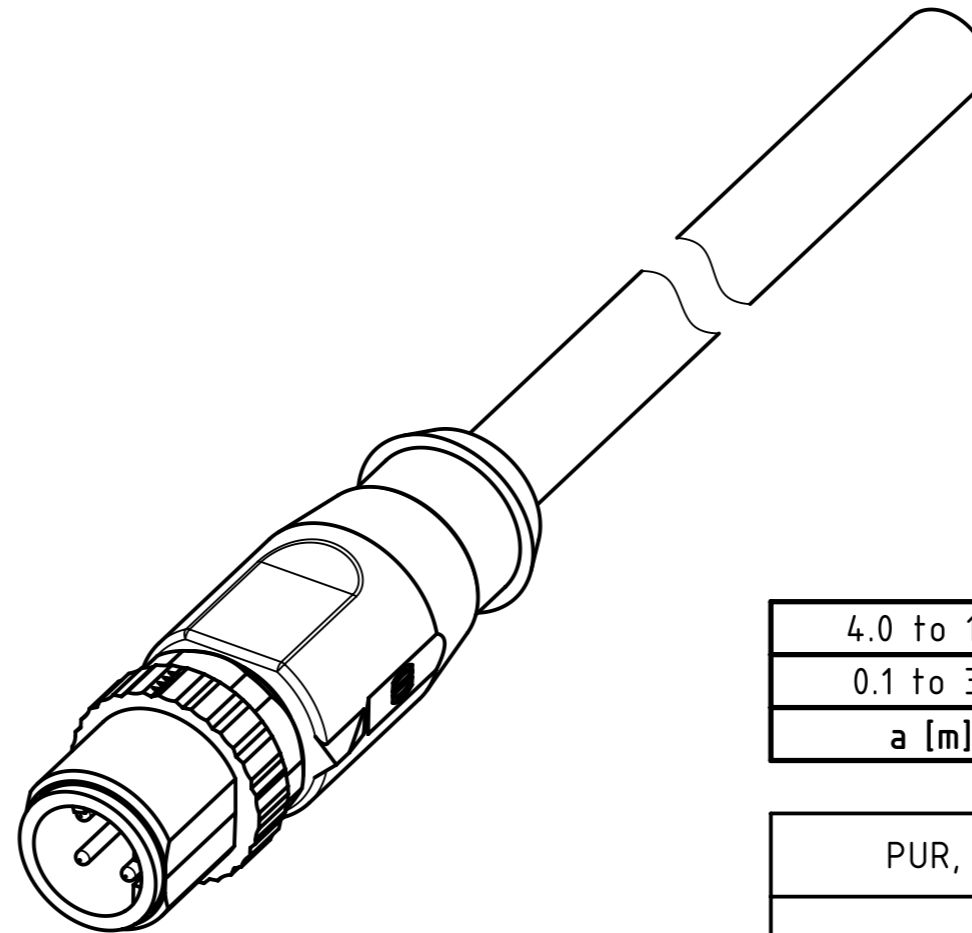

Connector Location A

Connector Location B

E500416

Mating face acc. to IEC 61076-2-101

M12 D-coded 4-pole, straight overmolded, shielded

X  
male

Loading-Plan:

Protection level: IP65/67  
Temperature range: -30°C ... +70°C

length in "1m" step	100	XXX=000
	99	XXX=990
	.	.
	12	XXX=120
	11	XXX=110
length in "0.1m" step	10	XXX=100
	9.9	XXX=099
	9.8	XXX=098
	.	.
	0.4	XXX=004
	0.3	XXX=003
	0.2	XXX=002
	0.1	XXX=001
Step	a [m]	XXX