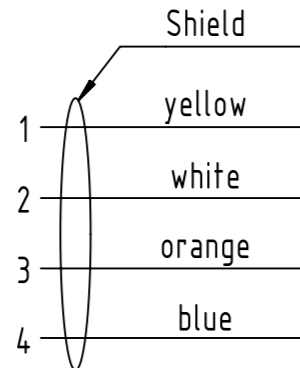

Connector Location A

Connector Location B

E500416

Mating face acc. to IEC 61076-2-101

M12 D-coded 4-pole, straight overmolded, shielded

X  
male

Loading-Plan:

Protection level: IP65/67  
Temperature range: -30°C ... +70°C

length in "1m" step	100	XXX=000
	99	XXX=990
	.	.
	12	XXX=120
	11	XXX=110
length in "0.1m" step	10	XXX=100
	9.9	XXX=099
	9.8	XXX=098
	.	.
	0.4	XXX=004
	0.3	XXX=003
	0.2	XXX=002
	0.1	XXX=001
Step	a [m]	XXX