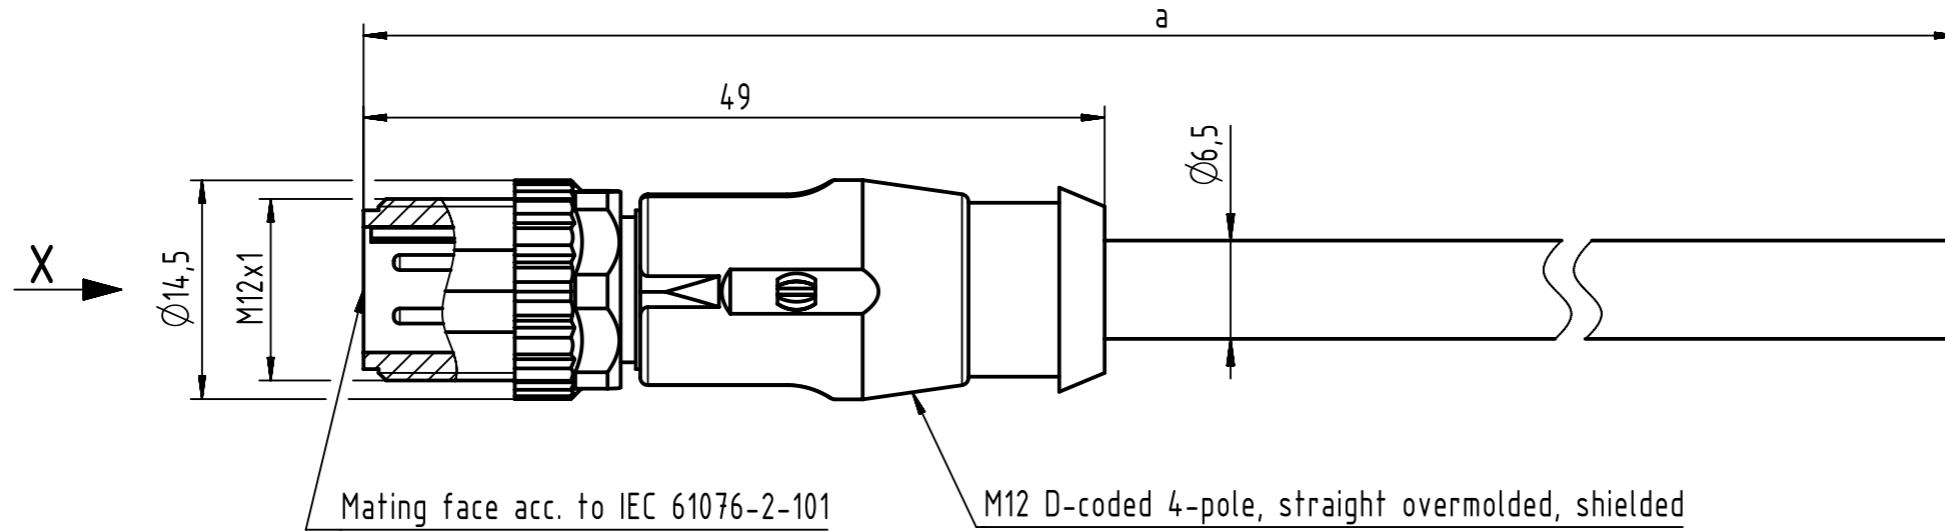

Connector Location A

Connector Location B

E500416

Mating face acc. to IEC 61076-2-101

M12 D-coded 4-pole, straight overmolded, shielded

X  
male

Loading-Plan:

Protection level: IP65/67  
Temperature range: -30°C ... +70°C

length in "1m" step	100	XXX=000
	99	XXX=990
	.	.
	12	XXX=120
	11	XXX=110
length in "0.1m" step	10	XXX=100
	9.9	XXX=099
	9.8	XXX=098
	.	.
	0.4	XXX=004
	0.3	XXX=003
	0.2	XXX=002
	0.1	XXX=001
Step	a [m]	XXX