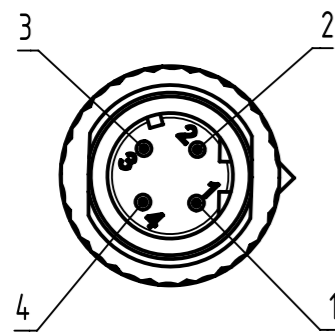

Connector Location A

Connector Location B

E500416

Mating face acc. to IEC 61076-2-101

M12 D-coded 4-pole, straight overmolded, shielded

X  
male

Loading-Plan:

Protection level: IP65/67  
Temperature range: -30°C ... +70°C

length in "1m" step	100	XXX=000
	99	XXX=990
	.	.
	12	XXX=120
	11	XXX=110
length in "0.1m" step	10	XXX=100
	9.9	XXX=099
	9.8	XXX=098
	.	.
	0.4	XXX=004
	0.3	XXX=003
	0.2	XXX=002
	0.1	XXX=001
Step	a [m]	XXX

4.0 to 100	±1%
0.1 to 3.9	+0.04
a [m]	Tolerance

PUR, green, 4xAWG22/7	21349200477XXX
Type of cable	Part no.

	All rights reserved		Created by COSTEA Costea		Inspected by MUNTEANV Muntean		Standardisation MUNTEANV Muntean		Date 2018-12-18		State Final Release	
	Department HCS - RO		Title M12 Cable Assembly D-cod st/- m/-									
HARTING Customised Solutions		D-32339 Espelkamp		Type TB		Number 21349200477XXX				Rev. A		Page 1/1