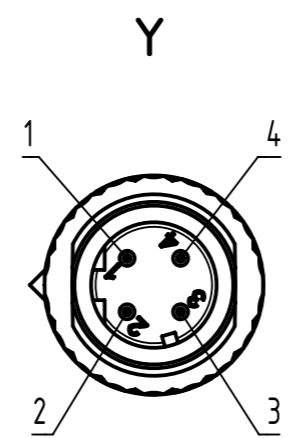

Connector Location A

Connector Location B

M12 D-coded 4-pole, straight overmolded male connector

Mating face acc. to IEC 61076-2-101

length in "1m" step	100	XXX=000
	99	XXX=990
	.	.
	12	XXX=120
	11	XXX=110
length in "0.1m" step	10	XXX=100
	9.9	XXX=099
	9.8	XXX=098
	.	.
	0.4	XXX=004
	0.3	XXX=003
Step	0.2	XXX=002
	0.1	XXX=001
	a [m]	XXX

4.0 to 100	+1%
0.1 to 3.9	+0.04
a [m]	Tolerance

Part no.	213492924XXXXX
Type of cable	XX
PVC, green, 4xAWG22/7	XX=05
PUR, green, 2x2xAWG22/7	XX=77

- Protection level: IP 65/67
 - Temperature range: -30°C ... +70°C

All rights reserved Department HCS - RO HARTING Customised Solutions D-32427 Minden		All Dimensions in mm Tech. Character. Created by MUNTEANV Inspected by POPESCU Title M12 D-coded Cable Assembly Type TB	Free size tol. Standardisation AVRAM Date 2017-04-06 Number 213492924XXXXX	According to production drawing State Final Release Doc-Key / ECM-Nr. 100588528/UGD/000/D 500000117781 Rev. D Page 1/1
--	--	--	---	--