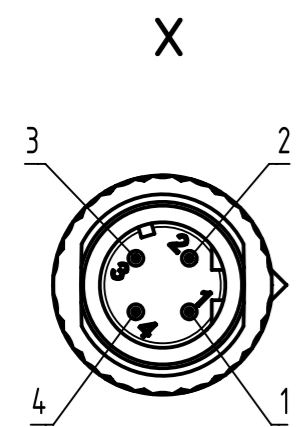

Connector Location A

Connector Location B

M12 D-coded 4-pole, straight overmolded male connector

Mating face acc. to IEC 61076-2-101

length in "1m" step	100	XXX=000
	99	XXX=990
	.	.
	12	XXX=120
	11	XXX=110
length in "0.1m" step	10	XXX=100
	9.9	XXX=099
	9.8	XXX=098
	.	.
	0.4	XXX=004
	0.3	XXX=003
Step	0.2	XXX=002
	0.1	XXX=001
	a [m]	XXX

4.0 to 100	+1%
0.1 to 3.9	+0.04
a [m]	Tolerance

Part no.	213492924XXXXX
Type of cable	XX
PVC, green, 4xAWG22/7	XX=05
PUR, green, 2x2xAWG22/7	XX=77

- Protection level: IP 65/67
 - Temperature range: -30°C ... +70°C

All rights reserved Department HCS - RO HARTING Customised Solutions D-32427 Minden		All Dimensions in mm Tech. Character. Created by MUNTEANV Inspected by POPESCU Title M12 D-coded Cable Assembly Type TB	Free size tol. Standardisation AVRAM Date 2017-04-06 Number 213492924XXXXX	According to production drawing State Final Release Doc-Key / ECM-Nr. 100588528/UGD/000/D 500000117781 Rev. D Page 1/1
--	--	--	---	--