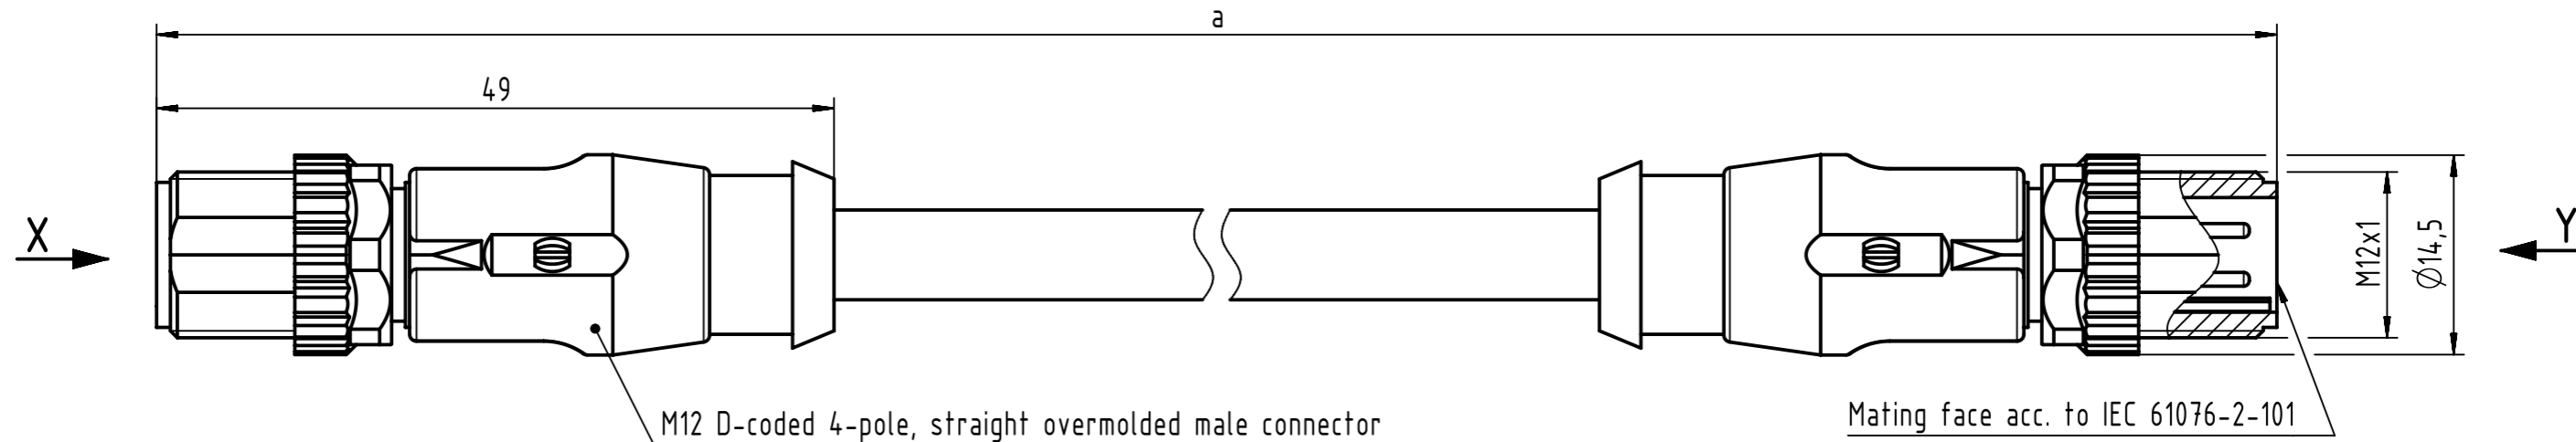

Connector Location A

Connector Location B

M12 D-coded 4-pole, straight overmolded male connector

Mating face acc. to IEC 61076-2-101

length in "1m" step	100	XXX=000
	99	XXX=990
	.	.
	12	XXX=120
	11	XXX=110
length in "0.1m" step	10	XXX=100
	9.9	XXX=099
	9.8	XXX=098
	.	.
	0.4	XXX=004
	0.3	XXX=003
Step	0.2	XXX=002
	0.1	XXX=001
	a [m]	XXX

4.0 to 100	+1%
0.1 to 3.9	+0.04
a [m]	Tolerance

Part no.	213492924XXXXX
Type of cable	XX
PVC, green, 4xAWG22/7	XX=05
PUR, green, 2x2xAWG22/7	XX=77

- Protection level: IP 65/67
 - Temperature range: -30°C ... +70°C

All rights reserved Department HCS - RO HARTING Customised Solutions D-32427 Minden		All Dimensions in mm Tech. Character. Created by MUNTEANV Inspected by POPESCU Title M12 D-coded Cable Assembly Type TB	Free size tol. Standardisation AVRAM Date 2017-04-06 Number 213492924XXXXX	According to production drawing State Final Release Doc-Key / ECM-Nr. 100588528/UGD/000/D 500000117781 Rev. D Page 1/1
--	--	--	---	--