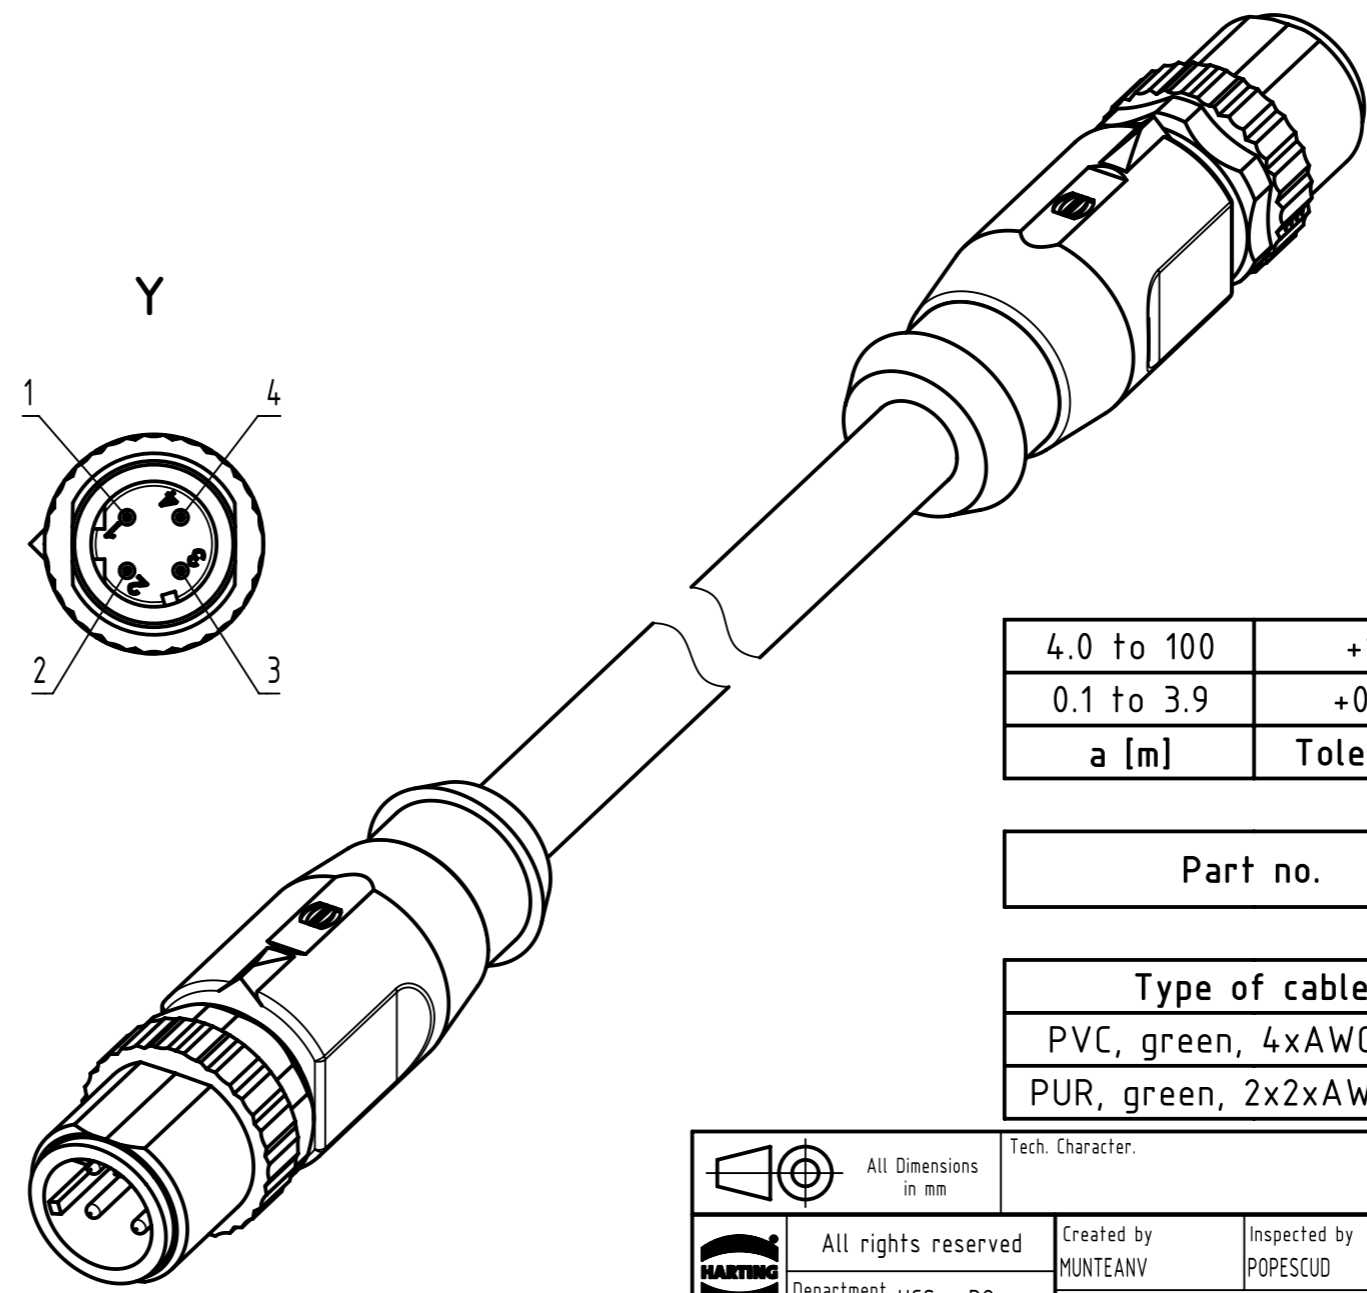

Connector Location A

Connector Location B

M12 D-coded 4-pole, straight overmolded male connector

Mating face acc. to IEC 61076-2-101

length in "1m" step	100	XXX=000
	99	XXX=990
	.	.
	12	XXX=120
	11	XXX=110
length in "0.1m" step	10	XXX=100
	9.9	XXX=099
	9.8	XXX=098
	.	.
	0.4	XXX=004
	0.3	XXX=003
Step	0.2	XXX=002
	0.1	XXX=001
	a [m]	XXX

4.0 to 100	+1%
0.1 to 3.9	+0.04
a [m]	Tolerance

Part no.	213492924XXXXX
Type of cable	XX
PVC, green, 4xAWG22/7	XX=05
PUR, green, 2x2xAWG22/7	XX=77

- Protection level: IP 65/67
 - Temperature range: -30°C ... +70°C

All rights reserved Department HCS - RO HARTING Customised Solutions D-32427 Minden		All Dimensions in mm Tech. Character. Created by MUNTEANV Inspected by POPESCU Title M12 D-coded Cable Assembly Type TB	Free size tol. Standardisation AVRAM Date 2017-04-06 Number 213492924XXXXX	According to production drawing State Final Release Doc-Key / ECM-Nr. 100588528/UGD/000/D 500000117781 Rev. D Page 1/1
--	--	--	---	--