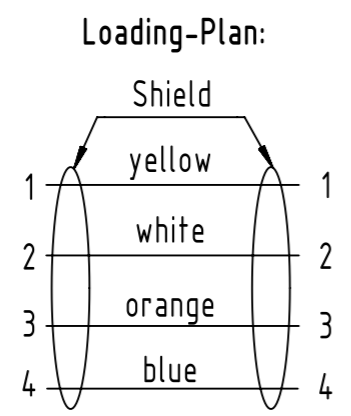

Connector Location A

Connector Location B

M12 D-coded 4-pole, straight overmolded male connector

Mating face acc. to IEC 61076-2-101

length in "1m" step	100	XXX=000
	99	XXX=990
	.	.
	12	XXX=120
	11	XXX=110
length in "0.1m" step	10	XXX=100
	9.9	XXX=099
	9.8	XXX=098
	.	.
	0.4	XXX=004
	0.3	XXX=003
Step	0.2	XXX=002
	0.1	XXX=001
	a [m]	XXX

4.0 to 100	+1%
0.1 to 3.9	+0.04
a [m]	Tolerance

Part no.	213492924XXXXX
Type of cable	XX
PVC, green, 4xAWG22/7	XX=05
PUR, green, 2x2xAWG22/7	XX=77

- Protection level: IP 65/67
 - Temperature range: -30°C ... +70°C