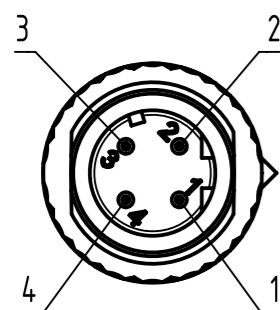

Connector Location A

Connector Location B

M12 D-coded 4-pole, straight overmolded, shielded

Mating face acc. to IEC 61076-2-101

X
male

Loading Plan

Y
male

length in "1m" step	100	XXX=000
	99	XXX=990

	12	XXX=120
length in "0.1m" step	11	XXX=110
	10	XXX=100
	9.9	XXX=099
	9.8	XXX=098

	0.4	XXX=004
	0.3	XXX=003
	0.2	XXX=002
	0.1	XXX=001
Step	a [m]	XXX

4.0 to 100	±1%
0.1 to 3.9	+0.04
a [m]	Tolerance

Part no.	213492924XXXXX
Type of cable	XX
PVC, green, 4xAWG22/7	XX=05
PUR, green, 4xAWG22/7	XX=77

- Protection level: IP65/67
- Temperature range: -30°C ... +70°C

		All rights reserved Department HCS - RO		Created by BANCIUD Banciu		Inspected by COSTEA Costea		Standardisation MUNTEANV Muntean		Date 2019-03-01		State Final Release	
HARTING Customised Solutions D-32339 Espelkamp				Title M12 Cable Assembly D-cod st/st m/m				Doc-Key / ECM-Nr. 100588528/UGD/000/F 50000014.8052					
Type TB		Number 213492924XXXXX		Rev. F		Page 1/1							