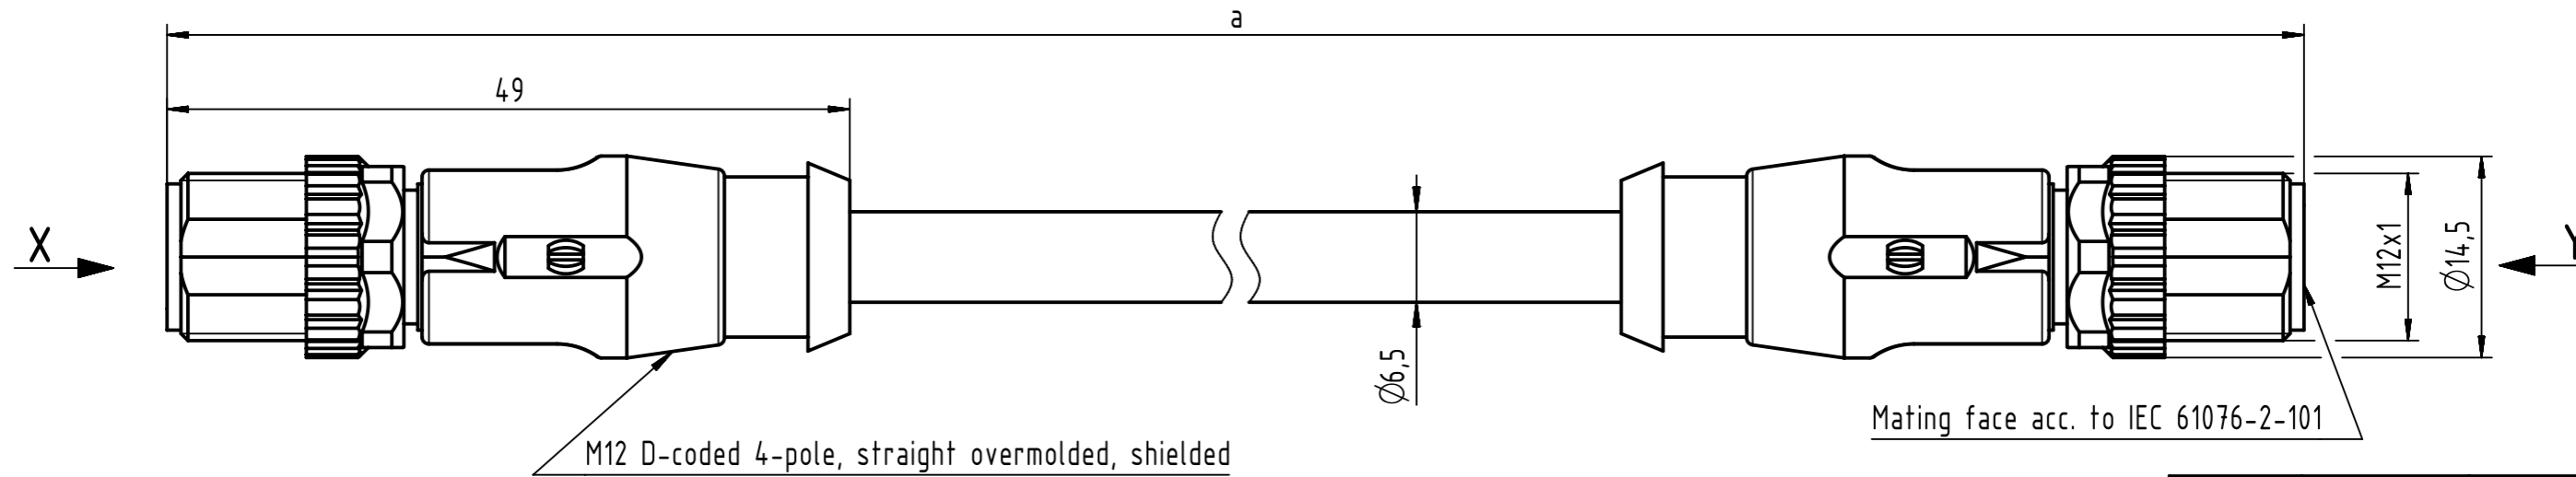

Connector Location A

Connector Location B

M12 D-coded 4-pole, straight overmolded, shielded

Mating face acc. to IEC 61076-2-101

X
male

Loading Plan

Y
male

length in "1m" step	100	XXX=000
	99	XXX=990

	12	XXX=120
length in "0.1m" step	11	XXX=110
	10	XXX=100
	9.9	XXX=099
	9.8	XXX=098

	0.4	XXX=004
	0.3	XXX=003
	0.2	XXX=002
	0.1	XXX=001
Step	a [m]	XXX

4.0 to 100	±1%
0.1 to 3.9	+0.04
a [m]	Tolerance

Part no.	213492924XXXXX
Type of cable	XX
PVC, green, 4xAWG22/7	XX=05
PUR, green, 4xAWG22/7	XX=77

- Protection level: IP65/67
- Temperature range: -30°C ... +70°C

		All rights reserved Department HCS - RO		Created by BANCIUD Banciu		Inspected by COSTEA Costea		Standardisation MUNTEANV Muntean		Date 2019-03-01		State Final Release	
HARTING Customised Solutions D-32339 Espelkamp				Title M12 Cable Assembly D-cod st/st m/m				Doc-Key / ECM-Nr. 100588528/UGD/000/F 50000014.8052					
Type TB		Number 213492924XXXXX		Rev. F		Page 1/1							