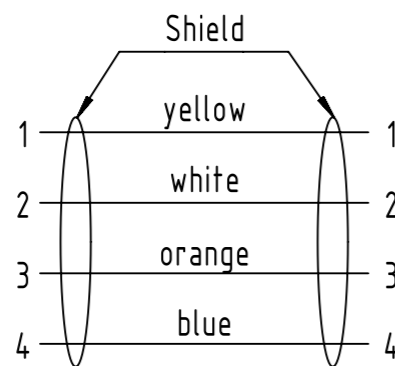

Connector Location A

Connector Location B

M12 D-coded 4-pole, straight overmolded, shielded

Mating face acc. to IEC 61076-2-101

X
male

Loading Plan

Y
male

length in "1m" step	100	XXX=000
	99	XXX=990

	12	XXX=120
length in "0.1m" step	11	XXX=110
	10	XXX=100
	9.9	XXX=099
	9.8	XXX=098

	0.4	XXX=004
	0.3	XXX=003
	0.2	XXX=002
	0.1	XXX=001
Step	a [m]	XXX

4.0 to 100	±1%
0.1 to 3.9	+0.04
a [m]	Tolerance

Part no.	213492924XXXXX
Type of cable	XX
PVC, green, 4xAWG22/7	XX=05
PUR, green, 4xAWG22/7	XX=77