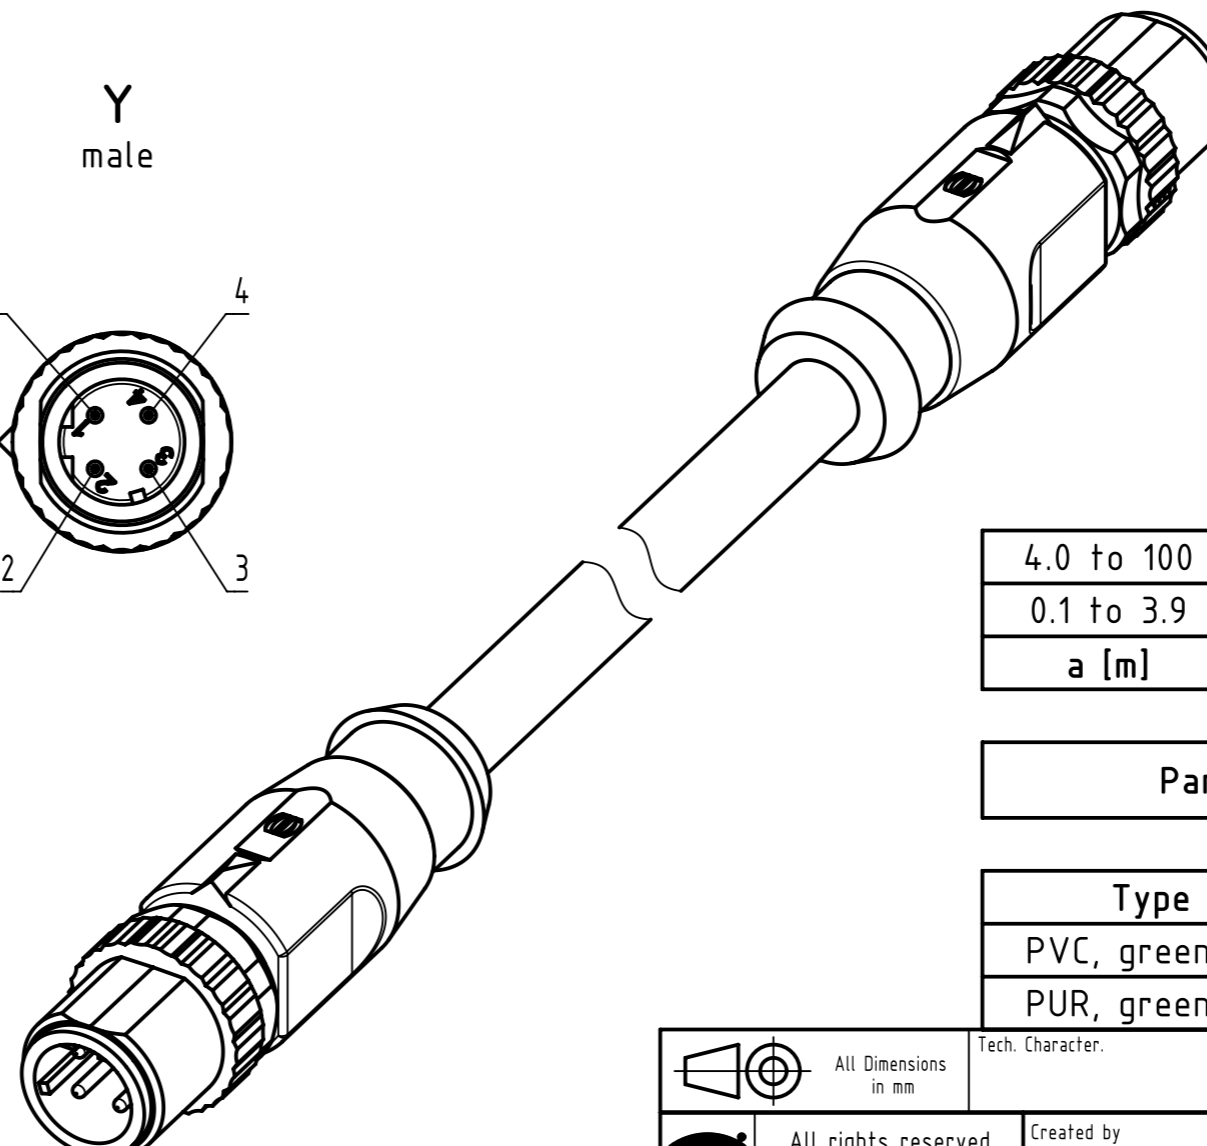

Connector Location A

Connector Location B

M12 D-coded 4-pole, straight overmolded, shielded

Mating face acc. to IEC 61076-2-101

X
male

Loading Plan

Y
male

length in "1m" step	100	XXX=000
	99	XXX=990

	12	XXX=120
length in "0.1m" step	11	XXX=110
	10	XXX=100
	9.9	XXX=099
	9.8	XXX=098

	0.4	XXX=004
	0.3	XXX=003
	0.2	XXX=002
	0.1	XXX=001
Step	a [m]	XXX

4.0 to 100	±1%
0.1 to 3.9	+0.04
a [m]	Tolerance

Part no.	213492924XXXXX
Type of cable	XX
PVC, green, 4xAWG22/7	XX=05
PUR, green, 4xAWG22/7	XX=77

- Protection level: IP65/67
- Temperature range: -30°C ... +70°C

		All rights reserved Department HCS - RO		Created by BANCIUD Banciu		Inspected by COSTEA Costea		Standardisation MUNTEANV Muntean		Date 2019-03-01		State Final Release	
HARTING Customised Solutions D-32339 Espelkamp				Title M12 Cable Assembly D-cod st/st m/m				Doc-Key / ECM-Nr. 100588528/UGD/000/F 50000014.8052					
Type TB		Number 213492924XXXXX		Rev. F		Page 1/1							