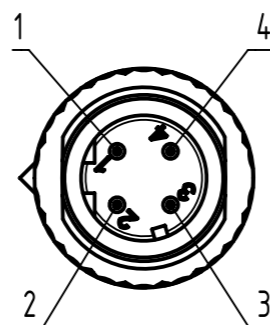

Connector Location A

Connector Location B

M12 D-coded 4-pole, straight overmolded, shielded

Mating face acc. to IEC 61076-2-101

X
male

Loading Plan

Y
male

length in "1m" step	100	XXX=000
	99	XXX=990

	12	XXX=120
length in "0.1m" step	11	XXX=110
	10	XXX=100
	9.9	XXX=099
	9.8	XXX=098

	0.4	XXX=004
	0.3	XXX=003
	0.2	XXX=002
	0.1	XXX=001
Step	a [m]	XXX

4.0 to 100	±1%
0.1 to 3.9	+0.04
a [m]	Tolerance

Part no.	213492924XXXXX
Type of cable	XX
PVC, green, 4xAWG22/7	XX=05
PUR, green, 4xAWG22/7	XX=77

- Protection level: IP65/67
- Temperature range: -30°C ... +70°C

		All rights reserved Department HCS - RO		Created by BANCIUD Banciu		Inspected by COSTEA Costea		Standardisation MUNTEANV Muntean		Date 2019-03-01		State Final Release	
HARTING Customised Solutions D-32339 Espelkamp				Title M12 Cable Assembly D-cod st/st m/m				Doc-Key / ECM-Nr. 100588528/UGD/000/F 50000014.8052					
Type TB		Number 213492924XXXXX		Rev. F		Page 1/1							