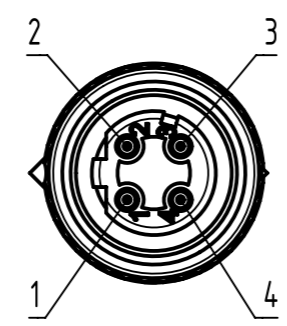

Connector Location A

Connector Location B

Mating face acc. to IEC 61076-2-101

M12 D-coded 4-pole, straight overmolded, shielded

M12 D-coded 4-pole, straight overmolded, shielded

Mating face acc. to IEC 61076-2-101

X male

Loading-Plan

Y female

length in "1m" step	100	XXX=000
	99	XXX=990
	.	.
	12	XXX=120
	11	XXX=110
length in "0.1m" step	10	XXX=100
	9.9	XXX=099
	9.8	XXX=098
	.	.
	0.4	XXX=004
	0.3	XXX=003
	0.2	XXX=002
	0.1	XXX=001
Step	a [m]	XXX

4.0 to 100	±1%
0.1 to 3.9	+0.04
a [m]	Tolerance

PVC green, 4xAWG22/7	21349293405XXX
Type of cable	Part no.

- Protection level: IP67
- Temperature range: -30°C ... +70°C

		All Dimensions in mm		Tech. Character.		Free size tol.		According to production drawing	
All rights reserved Department HCS - RO		Created by STOCHECIC Stochechi		Inspected by COSTEA Costea		Standardisation MUNTEANV Muntean		Date 2018-12-14	
HARTING Customised Solutions D-32339 Espelkamp		Title M12 Cable Assembly D-cod st/st m/f		State Final Release		Doc-Key / ECM-Nr. 100588517/UGD/000/D 500000144883		Rev. D Page 1/1	
		Type TB		Number 21349293405XXX					