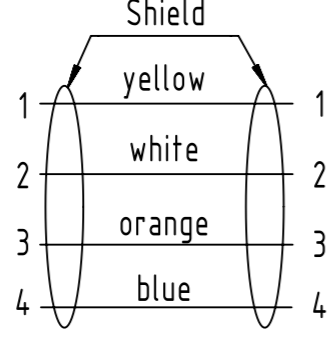

Connector Location A

Connector Location B

Mating face acc. to IEC 61076-2-101

M12 D-coded 4-pole, straight overmolded, shielded

M12 D-coded 4-pole, straight overmolded, shielded

Mating face acc. to IEC 61076-2-101

X male

Loading-Plan

Y female

length in "1m" step	100	XXX=000
	99	XXX=990
	.	.
	12	XXX=120
	11	XXX=110
length in "0.1m" step	10	XXX=100
	9.9	XXX=099
	9.8	XXX=098
	.	.
	0.4	XXX=004
	0.3	XXX=003
	0.2	XXX=002
	0.1	XXX=001
Step	a [m]	XXX

4.0 to 100	±1%
0.1 to 3.9	+0.04
a [m]	Tolerance

PVC green, 4xAWG22/7	21349293405XXX
Type of cable	Part no.

- Protection level: IP67
- Temperature range: -30°C ... +70°C

		All Dimensions in mm		Tech. Character.		Free size tol.		According to production drawing	
All rights reserved Department HCS - RO		Created by STOCHECIC Stochechi		Inspected by COSTEA Costea		Standardisation MUNTEANV Muntean		Date 2018-12-14	
HARTING Customised Solutions D-32339 Espelkamp		Title M12 Cable Assembly D-cod st/st m/f		State Final Release		Doc-Key / ECM-Nr. 100588517/UGD/000/D 500000144883		Rev. D Page 1/1	
		Type TB		Number 21349293405XXX					