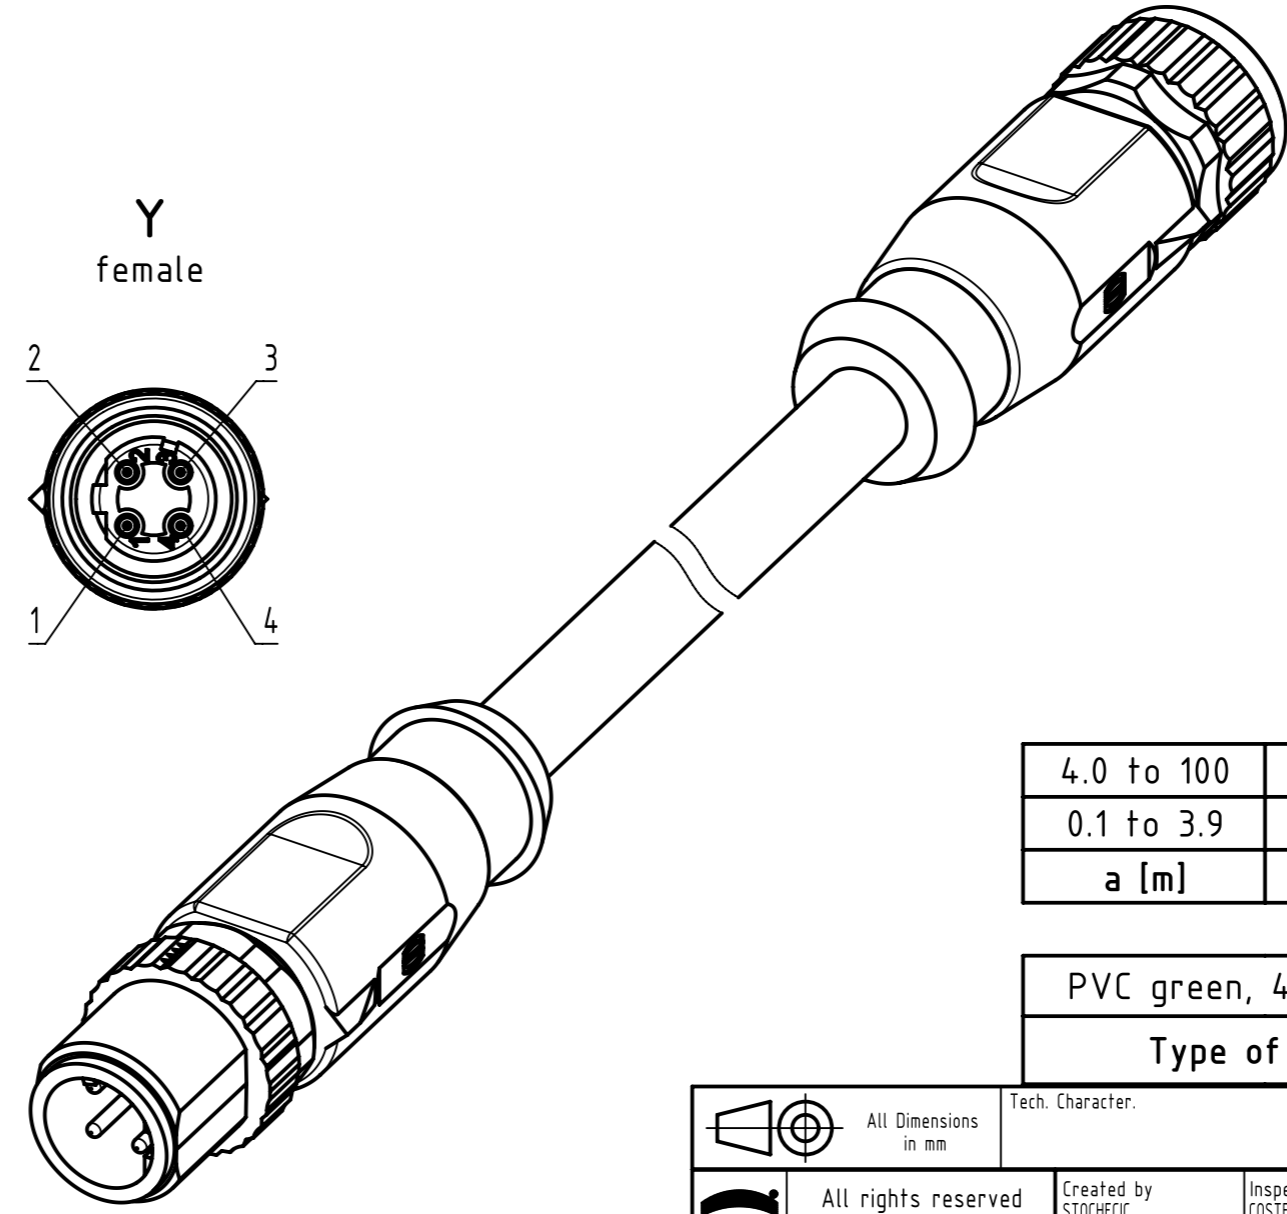

Connector Location A

Connector Location B

Mating face acc. to IEC 61076-2-101

M12 D-coded 4-pole, straight overmolded, shielded

M12 D-coded 4-pole, straight overmolded, shielded

Mating face acc. to IEC 61076-2-101

X male

Loading-Plan

Y female

length in "1m" step	100	XXX=000
	99	XXX=990
	.	.
	12	XXX=120
	11	XXX=110
length in "0.1m" step	10	XXX=100
	9.9	XXX=099
	9.8	XXX=098
	.	.
	0.4	XXX=004
	0.3	XXX=003
	0.2	XXX=002
	0.1	XXX=001
Step	a [m]	XXX

4.0 to 100	±1%
0.1 to 3.9	+0.04
a [m]	Tolerance

PVC green, 4xAWG22/7	21349293405XXX
Type of cable	Part no.

- Protection level: IP67
- Temperature range: -30°C ... +70°C

		All Dimensions in mm		Tech. Character.		Free size tol.		According to production drawing	
All rights reserved Department HCS - RO		Created by STOCHECIC Stochechi		Inspected by COSTEA Costea		Standardisation MUNTEANV Muntean		Date 2018-12-14	
HARTING Customised Solutions D-32339 Espelkamp		Title M12 Cable Assembly D-cod st/st m/f		State Final Release		Doc-Key / ECM-Nr. 100588517/UGD/000/D 500000144883		Rev. D Page 1/1	
		Type TB		Number 21349293405XXX					