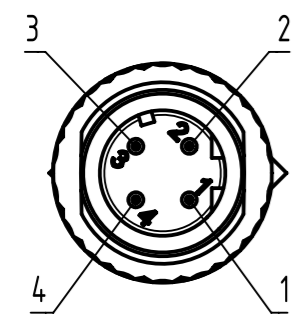

Connector Location A

Connector Location B

Mating face acc. to IEC 61076-2-101

M12 D-coded 4-pole, straight overmolded, shielded

M12 D-coded 4-pole, straight overmolded, shielded

Mating face acc. to IEC 61076-2-101

X male

Loading-Plan

Y female

length in "1m" step	100	XXX=000
	99	XXX=990
	.	.
	12	XXX=120
	11	XXX=110
length in "0.1m" step	10	XXX=100
	9.9	XXX=099
	9.8	XXX=098
	.	.
	0.4	XXX=004
	0.3	XXX=003
	0.2	XXX=002
	0.1	XXX=001
Step	a [m]	XXX

4.0 to 100	±1%
0.1 to 3.9	+0.04
a [m]	Tolerance

PVC green, 4xAWG22/7	21349293405XXX
Type of cable	Part no.

- Protection level: IP67
- Temperature range: -30°C ... +70°C

		All Dimensions in mm		Tech. Character.		Free size tol.		According to production drawing	
All rights reserved Department HCS - RO		Created by STOCHECIC Stochechi		Inspected by COSTEA Costea		Standardisation MUNTEANV Muntean		Date 2018-12-14	
HARTING Customised Solutions D-32339 Espelkamp		Title M12 Cable Assembly D-cod st/st m/f		State Final Release		Doc-Key / ECM-Nr. 100588517/UGD/000/D 500000144883		Rev. D Page 1/1	
		Type TB		Number 21349293405XXX					