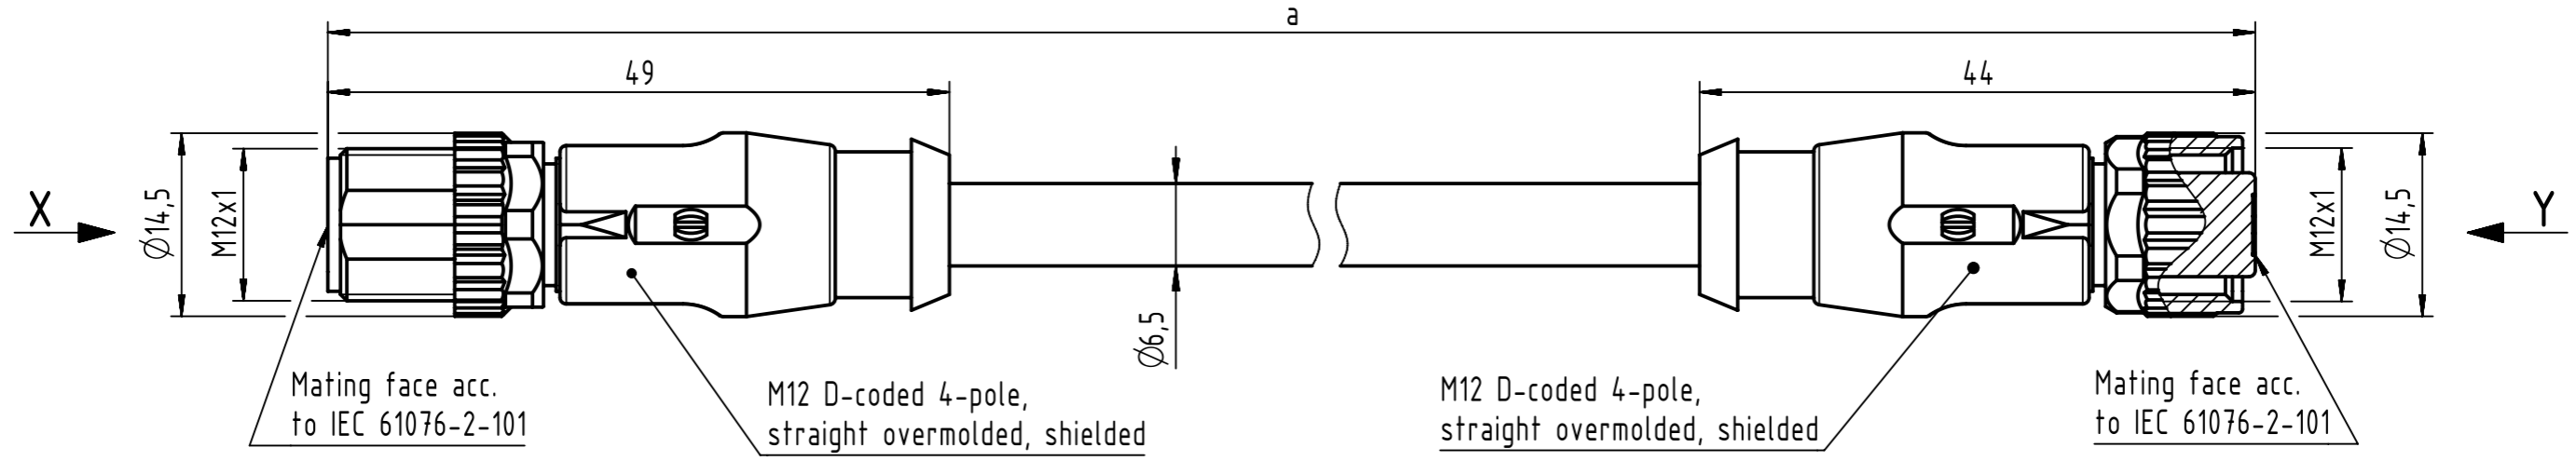

Connector Location A

Connector Location B

Mating face acc. to IEC 61076-2-101

M12 D-coded 4-pole, straight overmolded, shielded

M12 D-coded 4-pole, straight overmolded, shielded

Mating face acc. to IEC 61076-2-101

X male

Loading-Plan

Y female

length in "1m" step	100	XXX=000
	99	XXX=990
	.	.
	12	XXX=120
	11	XXX=110
length in "0.1m" step	10	XXX=100
	9.9	XXX=099
	9.8	XXX=098
	.	.
	0.4	XXX=004
	0.3	XXX=003
	0.2	XXX=002
	0.1	XXX=001
Step	a [m]	XXX

4.0 to 100	±1%
0.1 to 3.9	+0.04
a [m]	Tolerance

PVC green, 4xAWG22/7	21349293405XXX
Type of cable	Part no.

- Protection level: IP67
- Temperature range: -30°C ... +70°C

		All Dimensions in mm		Tech. Character.		Free size tol.		According to production drawing	
All rights reserved Department HCS - RO		Created by STOCHECIC Stochechi		Inspected by COSTEA Costea		Standardisation MUNTEANV Muntean		Date 2018-12-14	
HARTING Customised Solutions D-32339 Espelkamp		Title M12 Cable Assembly D-cod st/st m/f		State Final Release		Doc-Key / ECM-Nr. 100588517/UGD/000/D 500000144883		Rev. D Page 1/1	
		Type TB		Number 21349293405XXX					