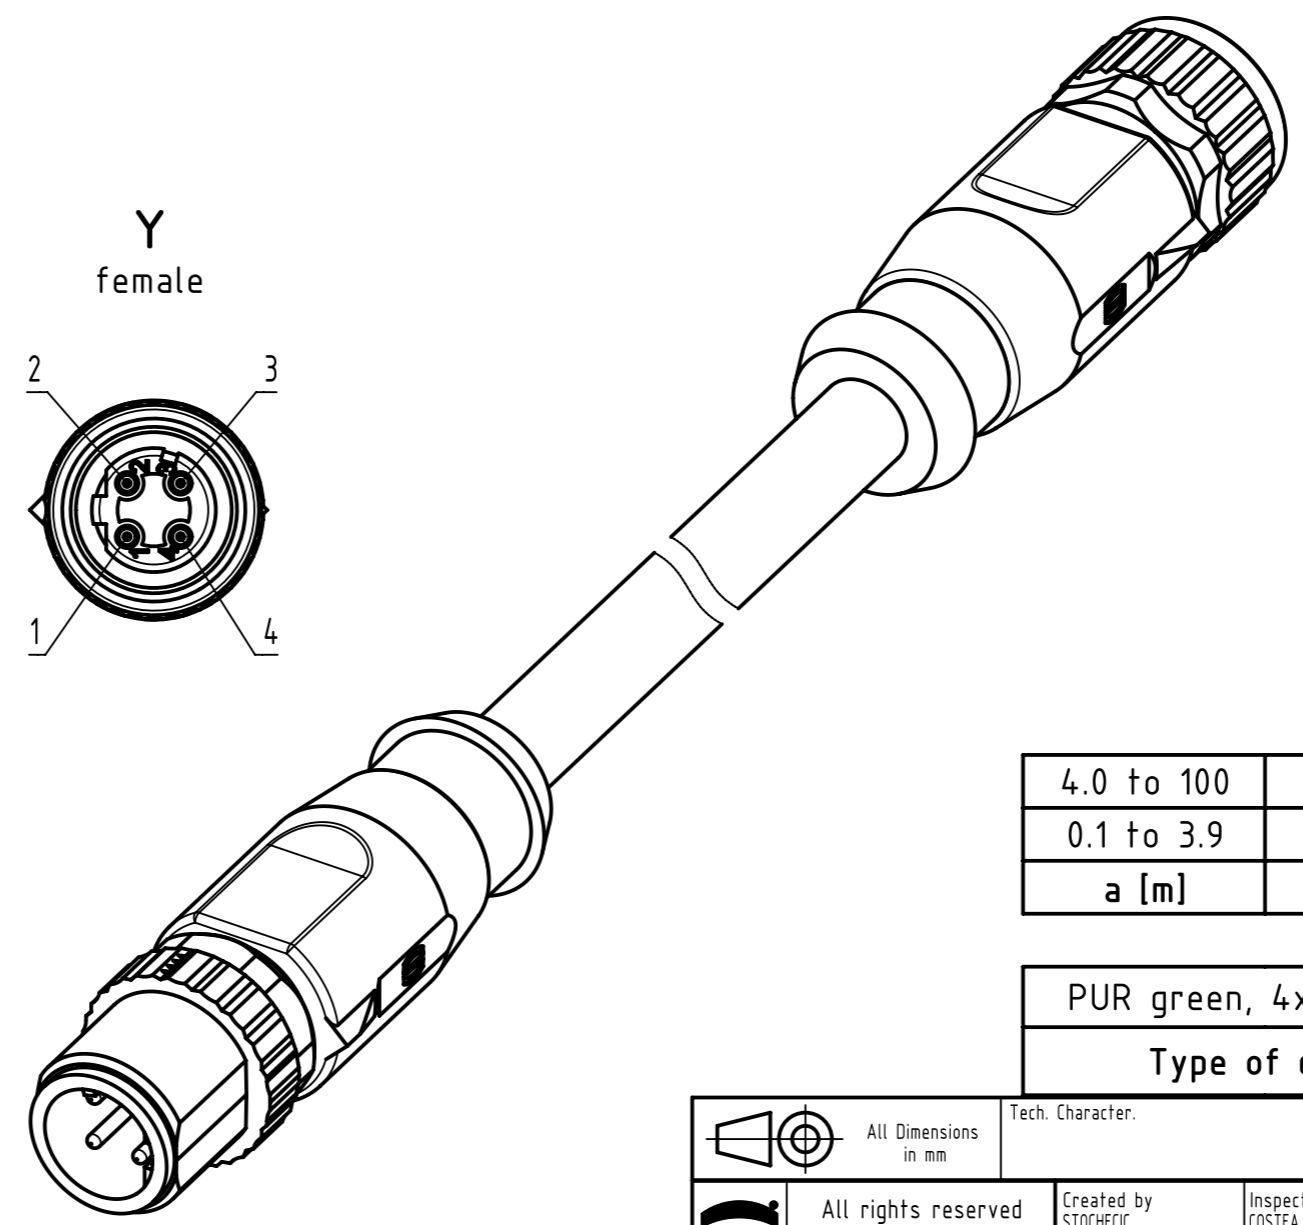

Connector Location A

Connector Location B

length in "1m" step	100	XXX=000
	99	XXX=990
	.	.
	12	XXX=120
	11	XXX=110
length in "0.1m" step	10	XXX=100
	9.9	XXX=099
	9.8	XXX=098
	.	.
	0.4	XXX=004
	0.3	XXX=003
Step	0.2	XXX=002
	0.1	XXX=001
	a [m]	XXX

4.0 to 100	±1%
0.1 to 3.9	+0.04
a [m]	Tolerance

PUR green, 4xAWG22/7	21349293477XXX
Type of cable	Part no.

- Protection level: IP67
 - Temperature range: -30°C ... +70°C

All rights reserved Department HCS - RO HARTING Customised Solutions D-32339 Espelkamp		Tech. Character. Created by STOCHEVIC Stocheci Inspected by COSTEA Costea Title M12 Cable Assembly D-cod st/st m/f Type TB Number 21349293477XXX		Free size tol. Standardisation MUNTEANV Muntean Date 2018-12-14 State Final Release Doc-Key / ECM-Nr. 100807037/UGD/000/A 500000144883 Rev. A Page 1/1		According to production drawing	
---	--	--	--	---	--	---------------------------------	--