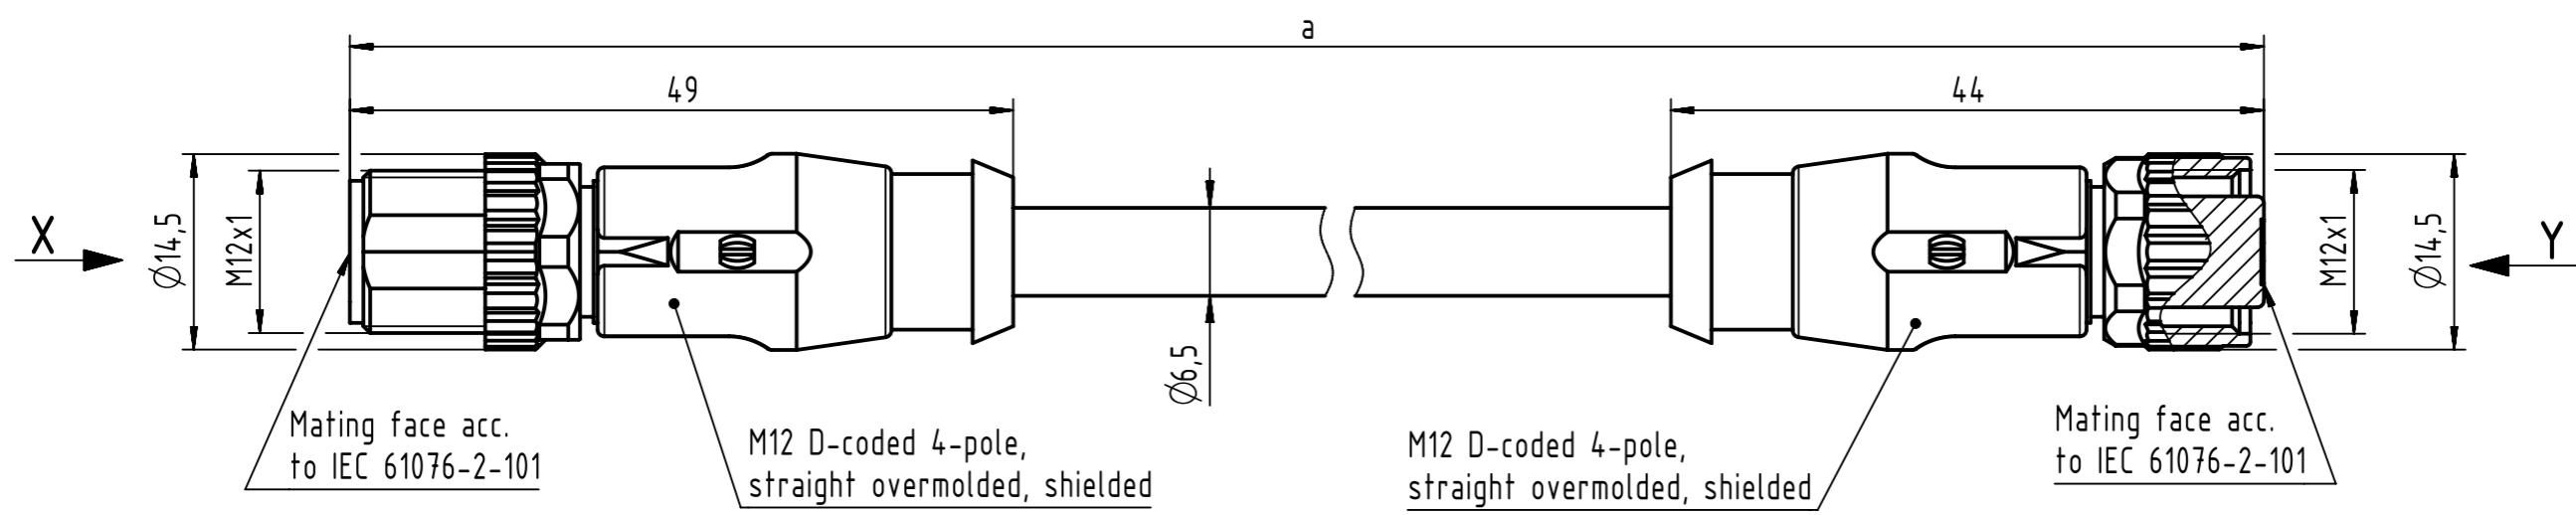

Connector Location A

Connector Location B

length in "1m" step	100	XXX=000
	99	XXX=990
	.	.
	12	XXX=120
	11	XXX=110
length in "0.1m" step	10	XXX=100
	9.9	XXX=099
	9.8	XXX=098
	.	.
	0.4	XXX=004
	0.3	XXX=003
Step	0.2	XXX=002
	0.1	XXX=001
	a [m]	XXX

4.0 to 100	±1%
0.1 to 3.9	+0.04
a [m]	Tolerance

PUR green, 4xAWG22/7	21349293477XXX
Type of cable	Part no.

- Protection level: IP67
 - Temperature range: -30°C ... +70°C

All rights reserved Department HCS - RO HARTING Customised Solutions D-32339 Espelkamp		Tech. Character. Created by STOCHEVIC Stocheci Inspected by COSTEA Costea Title M12 Cable Assembly D-cod st/st m/f Type TB Number 21349293477XXX		Free size tol. Standardisation MUNTEANV Muntean Date 2018-12-14 State Final Release Doc-Key / ECM-Nr. 100807037/UGD/000/A 500000144883 Rev. A Page 1/1		According to production drawing	
---	--	--	--	---	--	---------------------------------	--