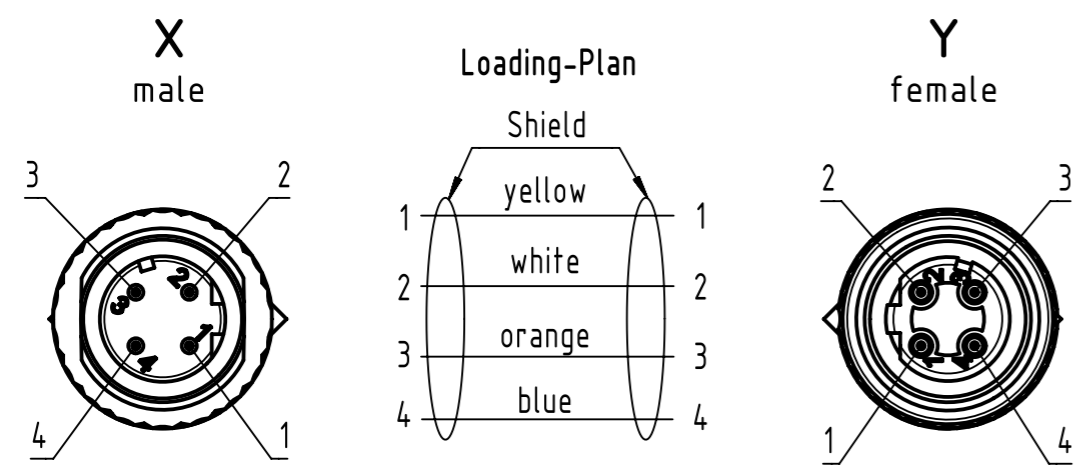

Connector Location A

Connector Location B

length in "1m" step	100	XXX=000
	99	XXX=990
	.	.
	12	XXX=120
	11	XXX=110
length in "0.1m" step	10	XXX=100
	9.9	XXX=099
	9.8	XXX=098
	.	.
	0.4	XXX=004
	0.3	XXX=003
Step	0.2	XXX=002
	0.1	XXX=001
	a [m]	XXX

4.0 to 100	±1%
0.1 to 3.9	+0.04
a [m]	Tolerance

PUR green, 4xAWG22/7	21349293477XXX
Type of cable	Part no.

- Protection level: IP67
 - Temperature range: -30°C ... +70°C

All rights reserved Department HCS - RO HARTING Customised Solutions D-32339 Espelkamp		Tech. Character. Created by STOCHEVIC Stocheci Inspected by COSTEA Costea Title M12 Cable Assembly D-cod st/st m/f Type TB Number 21349293477XXX		Free size tol. Standardisation MUNTEANV Muntean Date 2018-12-14 State Final Release Doc-Key / ECM-Nr. 100807037/UGD/000/A 500000144883 Rev. A Page 1/1		According to production drawing	
---	--	--	--	---	--	---------------------------------	--