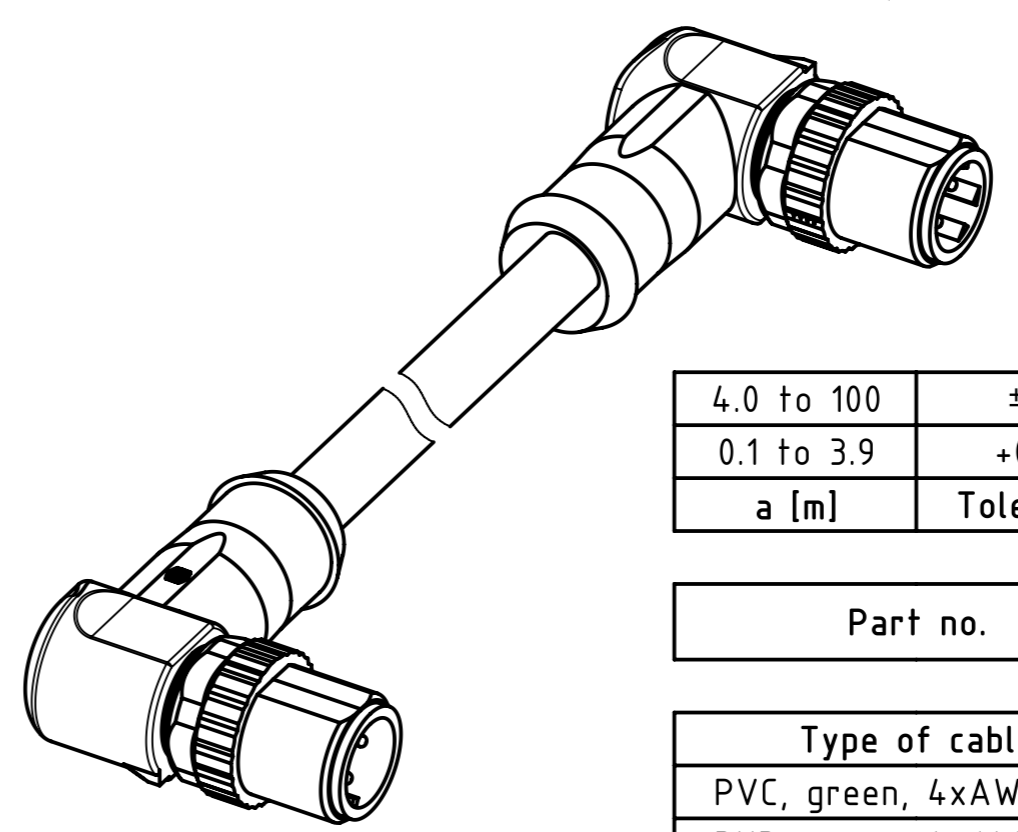

Connector Location A

Connector Location B

length in "1m" step	100	XXX=000
	99	XXX=990
	.	.
	12	XXX=120
length in "0.1m" step	11	XXX=110
	10	XXX=100
	9.9	XXX=099
	9.8	XXX=098
	.	.
	0.4	XXX=004
	0.3	XXX=003
	0.2	XXX=002
	0.1	XXX=001
Step	a [m]	XXX

4.0 to 100	±1%
0.1 to 3.9	+0.04
a [m]	Tolerance

Part no.	213494944XXXXX
Type of cable	XX
PVC, green, 4xAWG22/7	XX=05
PUR, green, 4xAWG22/7	XX=77

- Protection level: IP65/67
 - Temperature range: -30°C ... +70°C

All rights reserved Department HCS - RO HARTING Customised Solutions D-32339 Espelkamp		All Dimensions in mm Tech. Character. Free size tol. According to production drawing	Created by BANIUD Banciu Title M12 Cable Assembly D-cod an/an m/m Type TB	Inspected by COSTEA Costea Standardisation MUNTEANV Muntean Date 2019-03-01 State Final Release	Doc-Key / ECM-Nr. 100588529/UGD/000/F 50000014.8052 Rev. F Page 1/1
---	--	---	--	--	---