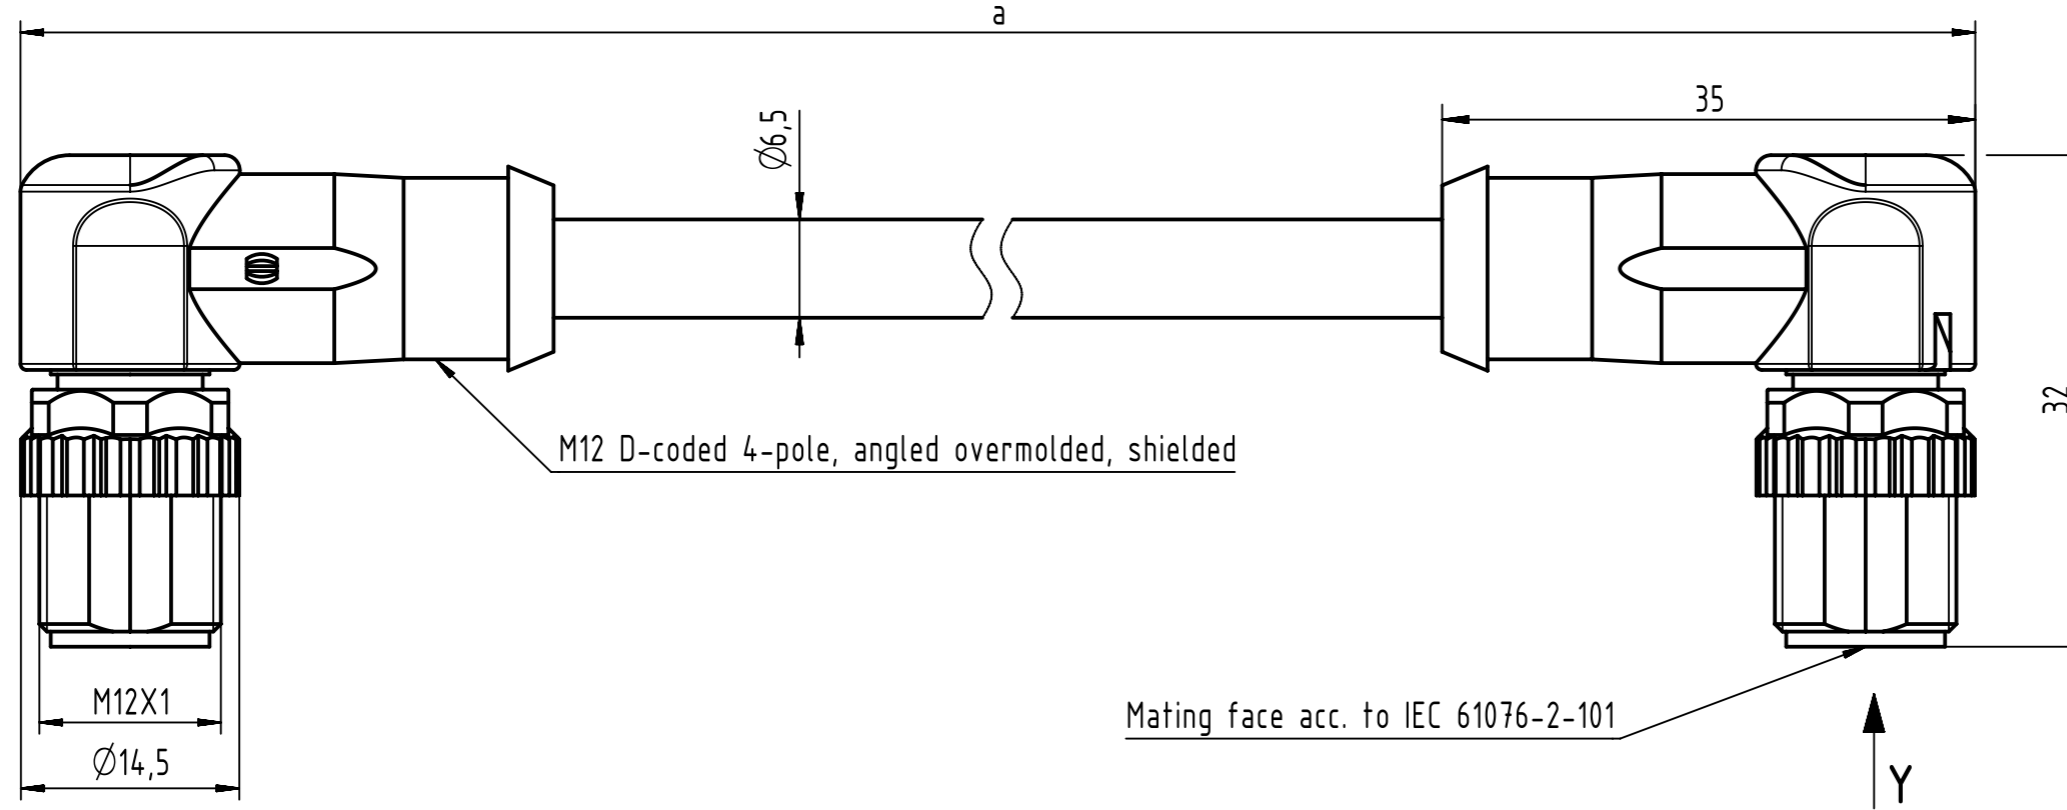

Connector Location A

Connector Location B

length in "1m" step	100	XXX=000
	99	XXX=990
	.	.
	12	XXX=120
length in "0.1m" step	11	XXX=110
	10	XXX=100
	9.9	XXX=099
	9.8	XXX=098
	.	.
	0.4	XXX=004
	0.3	XXX=003
	0.2	XXX=002
	0.1	XXX=001
Step	a [m]	XXX

4.0 to 100	±1%
0.1 to 3.9	+0.04
a [m]	Tolerance

Part no.	213494944XXXXX
Type of cable	XX
PVC, green, 4xAWG22/7	XX=05
PUR, green, 4xAWG22/7	XX=77

- Protection level: IP65/67
 - Temperature range: -30°C ... +70°C

All rights reserved Department HCS - RO HARTING Customised Solutions D-32339 Espelkamp		All Dimensions in mm Tech. Character. Free size tol. According to production drawing	Created by BANIUD Banciu Title M12 Cable Assembly D-cod an/an m/m Type TB	Inspected by COSTEA Costea Standardisation MUNTEANV Muntean Date 2019-03-01 State Final Release	Doc-Key / ECM-Nr. 100588529/UGD/000/F 50000014.8052 Rev. F Page 1/1
---	--	---	--	--	---