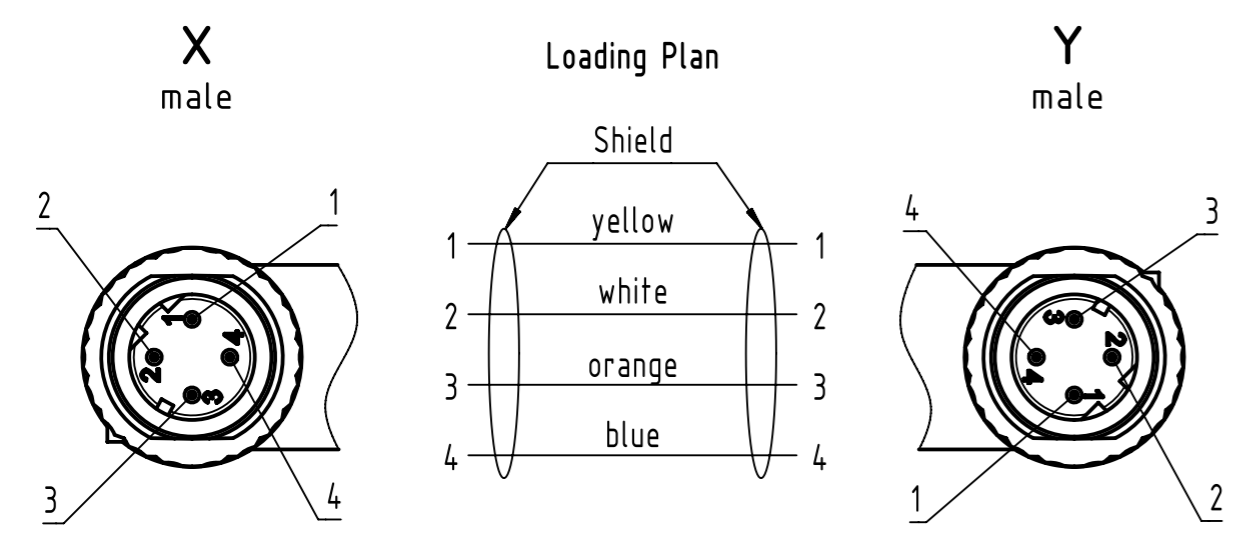

Connector Location A

Connector Location B

length in "1m" step	100	XXX=000
	99	XXX=990
	.	.
	12	XXX=120
length in "0.1m" step	11	XXX=110
	10	XXX=100
	9.9	XXX=099
	9.8	XXX=098
	.	.
	0.4	XXX=004
	0.3	XXX=003
	0.2	XXX=002
	0.1	XXX=001
Step	a [m]	XXX

4.0 to 100	±1%
0.1 to 3.9	+0.04
a [m]	Tolerance

Part no.	213494944XXXXX
Type of cable	XX
PVC, green, 4xAWG22/7	XX=05
PUR, green, 4xAWG22/7	XX=77

- Protection level: IP65/67
 - Temperature range: -30°C ... +70°C

All rights reserved Department HCS - RO HARTING Customised Solutions D-32339 Espelkamp		All Dimensions in mm Tech. Character. Free size tol. According to production drawing	Created by BANIUD Banciu Title M12 Cable Assembly D-cod an/an m/m Type TB	Inspected by COSTEA Costea Standardisation MUNTEANV Muntean Date 2019-03-01 State Final Release	Doc-Key / ECM-Nr. 100588529/UGD/000/F 50000014.8052 Rev. F Page 1/1
---	--	---	--	--	---