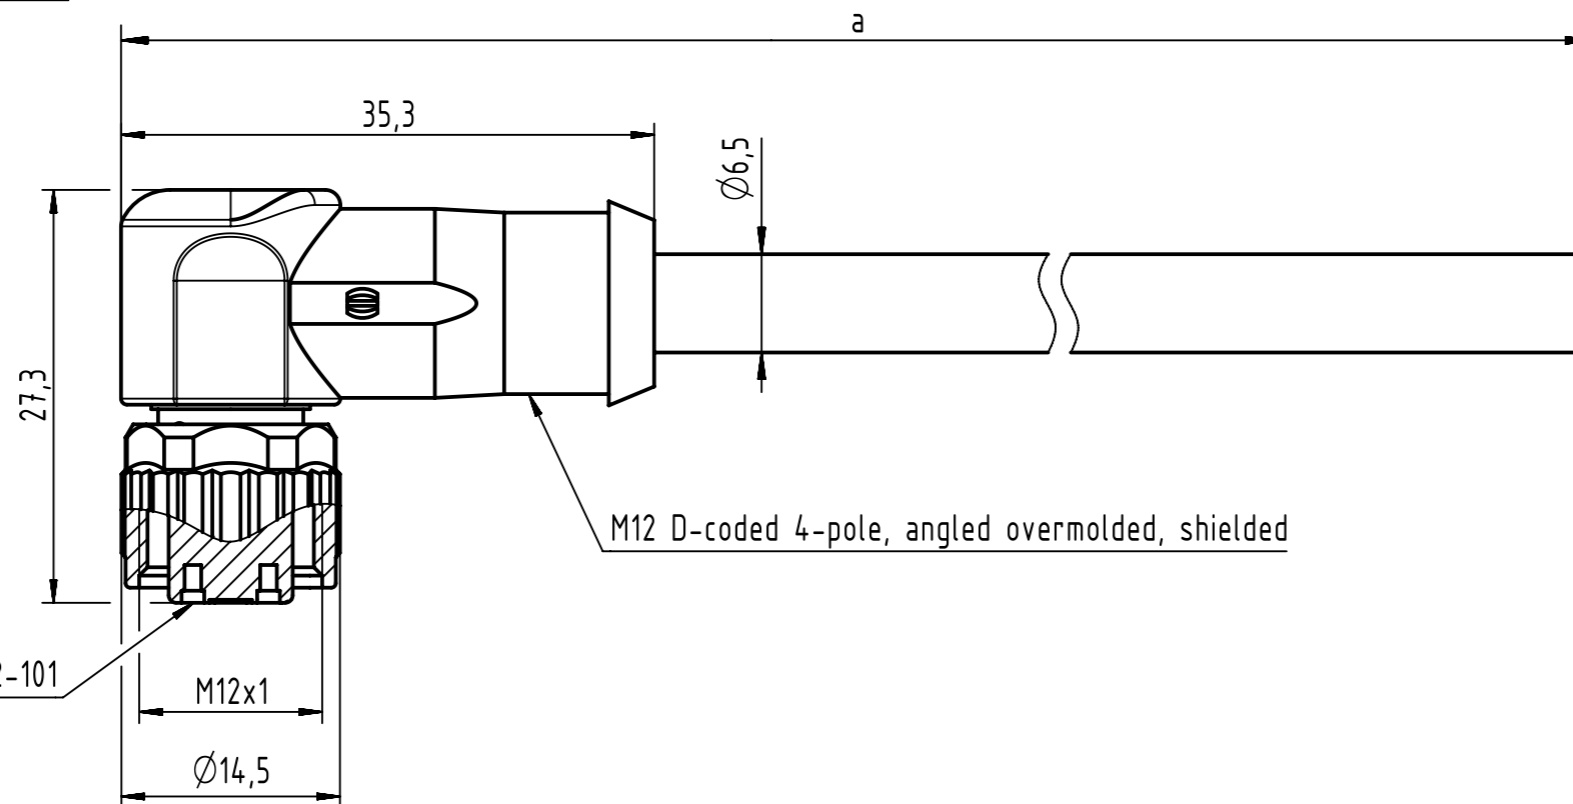

Connector Location A

Connector Location B

M12 D-coded 4-pole, angled overmolded, shielded

Mating face acc. to IEC 61076-2-101

X

X female

Loading-Plan:

4.0 to 100	±1%
0.1 to 3.9	+0.04
a [m]	Tolerance

length in "1m" step	100	XXX=000
	99	XXX=990
	.	.
	12	XXX=120
	11	XXX=110
length in "0.1m" step	10	XXX=100
	9.9	XXX=099
	9.8	XXX=098
	.	.
	0.4	XXX=004
	0.3	XXX=003
	0.2	XXX=002
0.1	XXX=001	
Step	a [m]	XXX

PVC, green, 4xAWG22/7	21349500405XXX
Type of cable	Part no.

- Protection level: IP67
 - Temperature range: -30°C ... +70°C

	All rights reserved	Created by COSTEA Costea	Inspected by STOCHECIC Stocheci	Standardisation MUNTEANV Muntean	Date 2018-12-12	State Final Release
	Department HCS - RO	Title M12 Cable Assembly D-cod an/- f/-		Doc-Key / ECM-Nr. 100588514/UGD/000/D 500000144262		Rev. D
HARTING Customised Solutions D-32339 Espelkamp		Type TB	Number 21349500405XXX		Page 1/1	