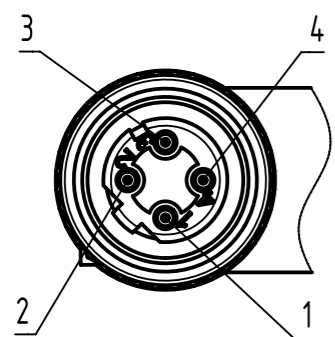

Connector Location A

Connector Location B

M12 D-coded 4-pole, angled overmolded, shielded

Mating face acc. to IEC 61076-2-101

X

X female

Loading-Plan:

4.0 to 100	±1%
0.1 to 3.9	+0.04
a [m]	Tolerance

length in "1m" step	100	XXX=000
	99	XXX=990
	.	.
	12	XXX=120
	11	XXX=110
length in "0.1m" step	10	XXX=100
	9.9	XXX=099
	9.8	XXX=098
	.	.
	0.4	XXX=004
	0.3	XXX=003
	0.2	XXX=002
0.1	XXX=001	
Step	a [m]	XXX

PVC, green, 4xAWG22/7	21349500405XXX
Type of cable	Part no.

- Protection level: IP67
 - Temperature range: -30°C ... +70°C

	All rights reserved	Created by COSTEA Costea	Inspected by STOCHECIC Stocheci	Standardisation MUNTEANV Muntean	Date 2018-12-12	State Final Release
	Department HCS - RO	Title M12 Cable Assembly D-cod an/- f/-		Doc-Key / ECM-Nr. 100588514/UGD/000/D 500000144262		Rev. D
HARTING Customised Solutions D-32339 Espelkamp		Type TB	Number 21349500405XXX		Page 1/1	