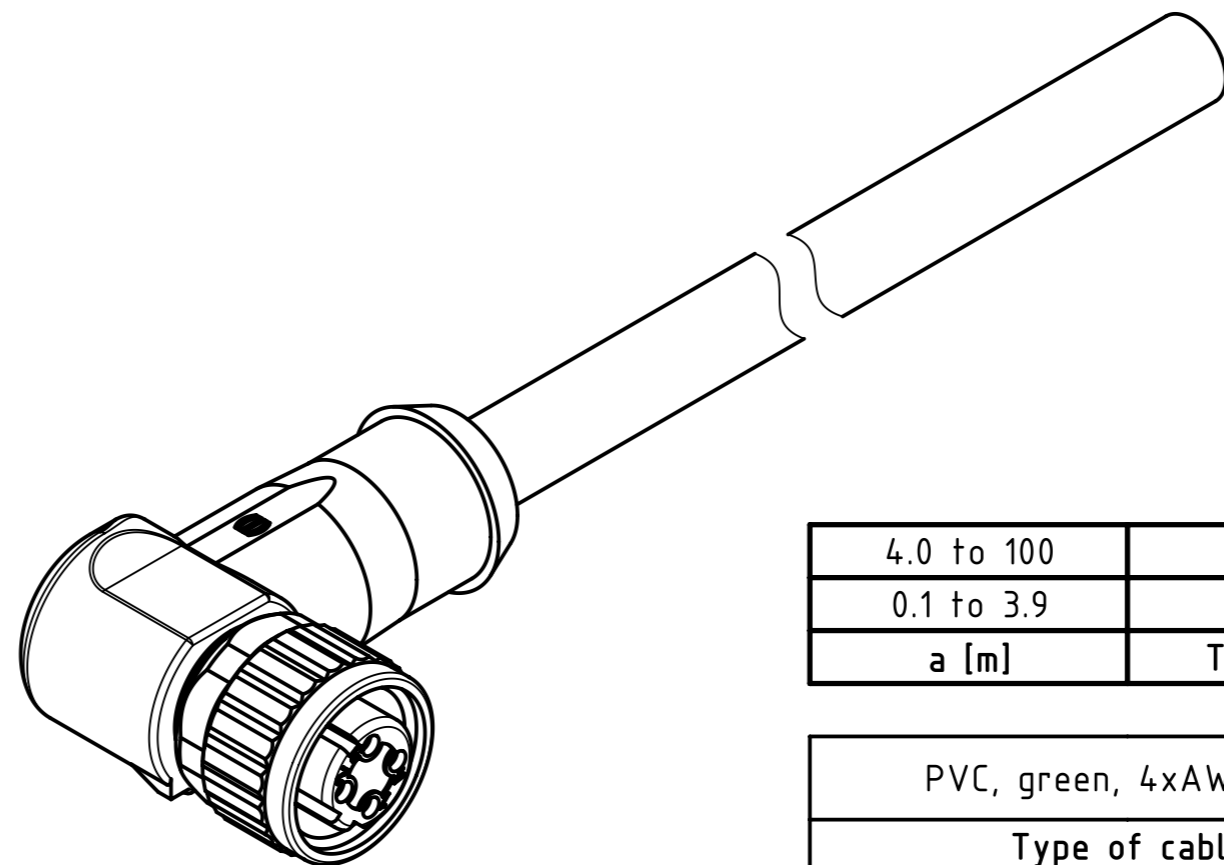

Connector Location A

Connector Location B

M12 D-coded 4-pole, angled overmolded, shielded

Mating face acc. to IEC 61076-2-101

X

X female

Loading-Plan:

4.0 to 100	±1%
0.1 to 3.9	+0.04
a [m]	Tolerance

length in "1m" step	100	XXX=000
	99	XXX=990
	.	.
	12	XXX=120
	11	XXX=110
length in "0.1m" step	10	XXX=100
	9.9	XXX=099
	9.8	XXX=098
	.	.
	0.4	XXX=004
	0.3	XXX=003
	0.2	XXX=002
0.1	XXX=001	
Step	a [m]	XXX

PVC, green, 4xAWG22/7	21349500405XXX
Type of cable	Part no.

- Protection level: IP67
 - Temperature range: -30°C ... +70°C

	All rights reserved	Created by COSTEA Costea	Inspected by STOCHECIC Stocheci	Standardisation MUNTEANV Muntean	Date 2018-12-12	State Final Release
	Department HCS - RO	Title M12 Cable Assembly D-cod an/- f/-		Doc-Key / ECM-Nr. 100588514/UGD/000/D 500000144262		Rev. D
HARTING Customised Solutions D-32339 Espelkamp		Type TB	Number 21349500405XXX		Page 1/1	