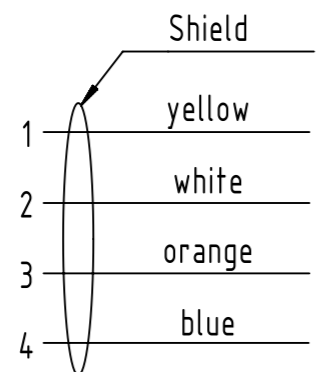

Connector Location A

Connector Location B

M12 D-coded 4-pole, angled overmolded, shielded

Mating face acc. to IEC 61076-2-101

X

X female

Loading-Plan:

4.0 to 100	±1%
0.1 to 3.9	+0.04
a [m]	Tolerance

length in "1m" step	100	XXX=000
	99	XXX=990
	.	.
	12	XXX=120
	11	XXX=110
length in "0.1m" step	10	XXX=100
	9.9	XXX=099
	9.8	XXX=098
	.	.
	0.4	XXX=004
	0.3	XXX=003
	0.2	XXX=002
0.1	XXX=001	
Step	a [m]	XXX