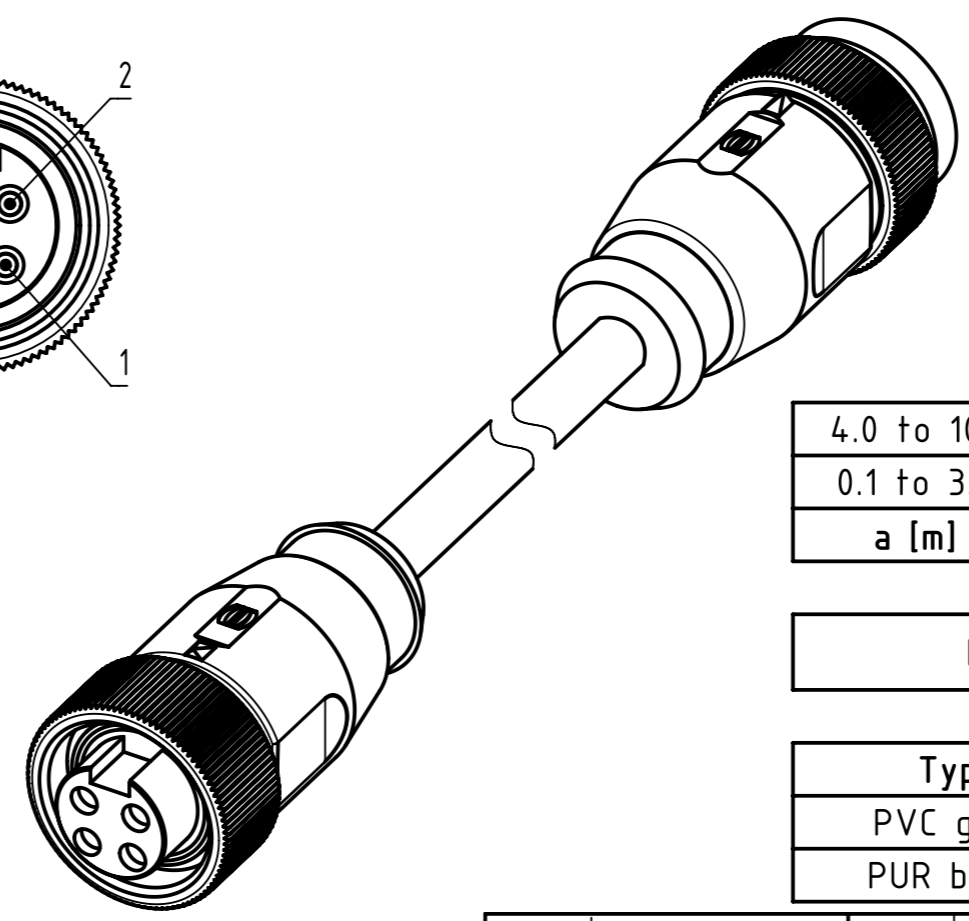

7/8" 4-poles, female straight connector

7/8" 4-poles, male straight connector

- Loading-Plan:
- 1 — brown — 1
 - 2 — white — 2
 - 3 — blue — 3
 - 4 — black — 4

- Protection level: IP67
 - Temperature range: -25°C ... +80°C

length in "1m" step	100	XXX=000
	99	XXX=990
	.	.
	12	XXX=120
length in "0.1m" step	11	XXX=110
	10	XXX=100
	9.9	XXX=099
	9.8	XXX=098
	.	.
	0.4	XXX=004
	0.3	XXX=003
	0.2	XXX=002
	0.1	XXX=001
Step	a [m]	XXX

4.0 to 100	+1%
0.1 to 3.9	+0.04
a [m]	Tolerance

Part no.	213496974,XXX,XXX
----------	-------------------

Type of cable	XX
PVC grey, 4x1.5mm ²	XX=95
PUR black, 4x1.5mm ²	XX=96

	All rights reserved		Scale 1.5:1		Free size tol.		Ref.	
	Department EC PD - RO		Created by TAMAS	Inspected by AVRAM	Standardisation HOFFMANN	Date 2014-07-01	State Final Release	
HARTING Electronics GmbH		Title 7/8 Cable Assembly				Doc-Key / ECM-Nr. 100581015/UGD/009/A 50000076597		
D-32339 Espelkamp		Type TB	Number 213496974,XXX,XXX			Rev. A	Page 1/1	