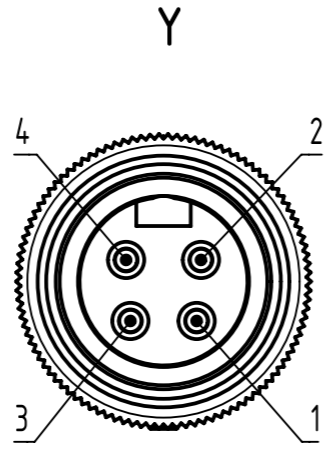

7/8" 4-poles, female straight connector

7/8" 4-poles, male straight connector

- Loading-Plan:
- 1 — brown — 1
 - 2 — white — 2
 - 3 — blue — 3
 - 4 — black — 4

- Protection level: IP67
 - Temperature range: -25°C ... +80°C

length in "1m" step	100	XXX=000
	99	XXX=990
	.	.
	12	XXX=120
length in "0.1m" step	11	XXX=110
	10	XXX=100
	9.9	XXX=099
	9.8	XXX=098
	.	.
	0.4	XXX=004
	0.3	XXX=003
	0.2	XXX=002
	0.1	XXX=001
Step	a [m]	XXX

4.0 to 100	+1%
0.1 to 3.9	+0.04
a [m]	Tolerance

Part no.	213496974,XXX,XXX
----------	-------------------

Type of cable	XX
PVC grey, 4x1.5mm ²	XX=95
PUR black, 4x1.5mm ²	XX=96

	All rights reserved		Scale 1.5:1		Free size tol.		Ref.	
	Department EC PD - RO		Created by TAMAS	Inspected by AVRAM	Standardisation HOFFMANN	Date 2014-07-01	State Final Release	
HARTING Electronics GmbH		Title 7/8 Cable Assembly				Doc-Key / ECM-Nr. 100581015/UGD/009/A 50000076597		
D-32339 Espelkamp		Type TB	Number 213496974,XXX,XXX			Rev. A	Page 1/1	