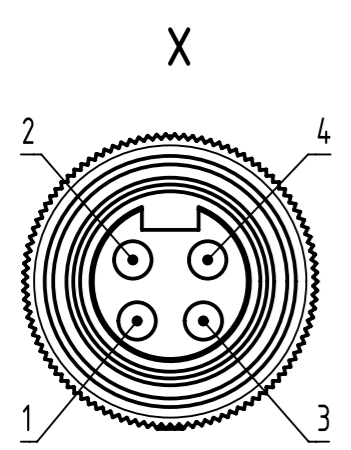

7/8" 4-poles, female straight connector

7/8" 4-poles, male straight connector

- Loading-Plan:
- 1 — brown — 1
 - 2 — white — 2
 - 3 — blue — 3
 - 4 — black — 4

- Protection level: IP67
 - Temperature range: -25°C ... +80°C

length in "1m" step	100	XXX=000
	99	XXX=990
	.	.
	12	XXX=120
length in "0.1m" step	11	XXX=110
	10	XXX=100
	9.9	XXX=099
	9.8	XXX=098
	.	.
	0.4	XXX=004
	0.3	XXX=003
	0.2	XXX=002
	0.1	XXX=001
Step	a [m]	XXX

4.0 to 100	+1%
0.1 to 3.9	+0.04
a [m]	Tolerance

Part no.	213496974,XXX,XXX
----------	-------------------

Type of cable	XX
PVC grey, 4x1.5mm ²	XX=95
PUR black, 4x1.5mm ²	XX=96

	All rights reserved		Scale 1.5:1		Free size tol.		Ref.	
	Department EC PD - RO		Created by TAMAS	Inspected by AVRAM	Standardisation HOFFMANN	Date 2014-07-01	State Final Release	
HARTING Electronics GmbH		Title 7/8 Cable Assembly				Doc-Key / ECM-Nr. 100581015/UGD/009/A 50000076597		
D-32339 Espelkamp		Type TB	Number 213496974,XXX,XXX			Rev. A	Page 1/1	