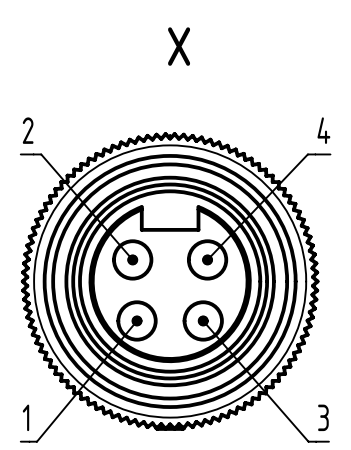

7/8" 4-poles, female straight connector

7/8" 4-poles, male straight connector

- Loading-Plan:
- 1 — brown — 1
 - 2 — white — 2
 - 3 — blue — 3
 - 4 — black — 4

- Protection level: IP67
 - Temperature range: -25°C ... +80°C

length in "1m" step	100	XXX=000
	99	XXX=990
	.	.
	12	XXX=120
length in "0.1m" step	11	XXX=110
	10	XXX=100
	9.9	XXX=099
	9.8	XXX=098
	.	.
	0.4	XXX=004
	0.3	XXX=003
	0.2	XXX=002
	0.1	XXX=001
Step	a [m]	XXX

4.0 to 100	+1%
0.1 to 3.9	+0.04
a [m]	Tolerance

Part no.	213496974,XXX,XXX
----------	-------------------

Type of cable	XX
PVC grey, 4x1.5mm ²	XX=95
PUR black, 4x1.5mm ²	XX=96

All rights reserved Department EC PD - RO		All Dimensions in mm Original Size DIN A3	Scale 1.5:1	Free size tol.	Ref. Sub.
HARTING Electronics GmbH D-32339 Espelkamp		Created by TAMAS Title 7/8 Cable Assembly Type TB	Inspected by AVRAM	Standardisation HOFFMANN	Date 2014-07-01 State Final Release
		Number 213496974,XXX,XXX			Doc-Key / ECM-Nr. 100581015/UGD/009/A 50000076597
					Rev. A Page 1/1