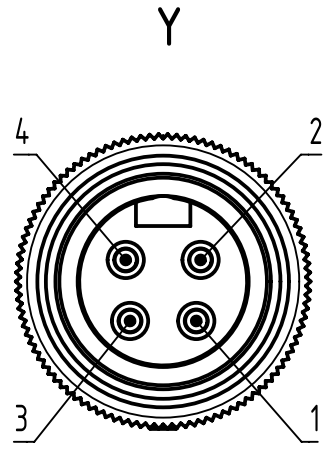

7/8" 4-poles, female straight connector

7/8" 4-poles, male straight connector

- Loading-Plan:
- 1 — brown — 1
 - 2 — white — 2
 - 3 — blue — 3
 - 4 — black — 4

- Protection level: IP67
 - Temperature range: -25°C ... +80°C

length in "1m" step	100	XXX=000
	99	XXX=990
	.	.
	12	XXX=120
length in "0.1m" step	11	XXX=110
	10	XXX=100
	9.9	XXX=099
	9.8	XXX=098
	.	.
	0.4	XXX=004
	0.3	XXX=003
	0.2	XXX=002
	0.1	XXX=001
Step	a [m]	XXX

4.0 to 100	+1%
0.1 to 3.9	+0.04
a [m]	Tolerance

Part no.	213496974,XXX,XXX
----------	-------------------

Type of cable	XX
PVC grey, 4x1.5mm ²	XX=95
PUR black, 4x1.5mm ²	XX=96

All rights reserved Department EC PD - RO		All Dimensions in mm Original Size DIN A3	Scale 1.5:1	Free size tol.	Ref. Sub.
HARTING Electronics GmbH D-32339 Espelkamp		Created by TAMAS Title 7/8 Cable Assembly Type TB	Inspected by AVRAM	Standardisation HOFFMANN	Date 2014-07-01 State Final Release
		Number 213496974,XXX,XXX			Doc-Key / ECM-Nr. 100581015/UGD/009/A 50000076597
					Rev. A Page 1/1