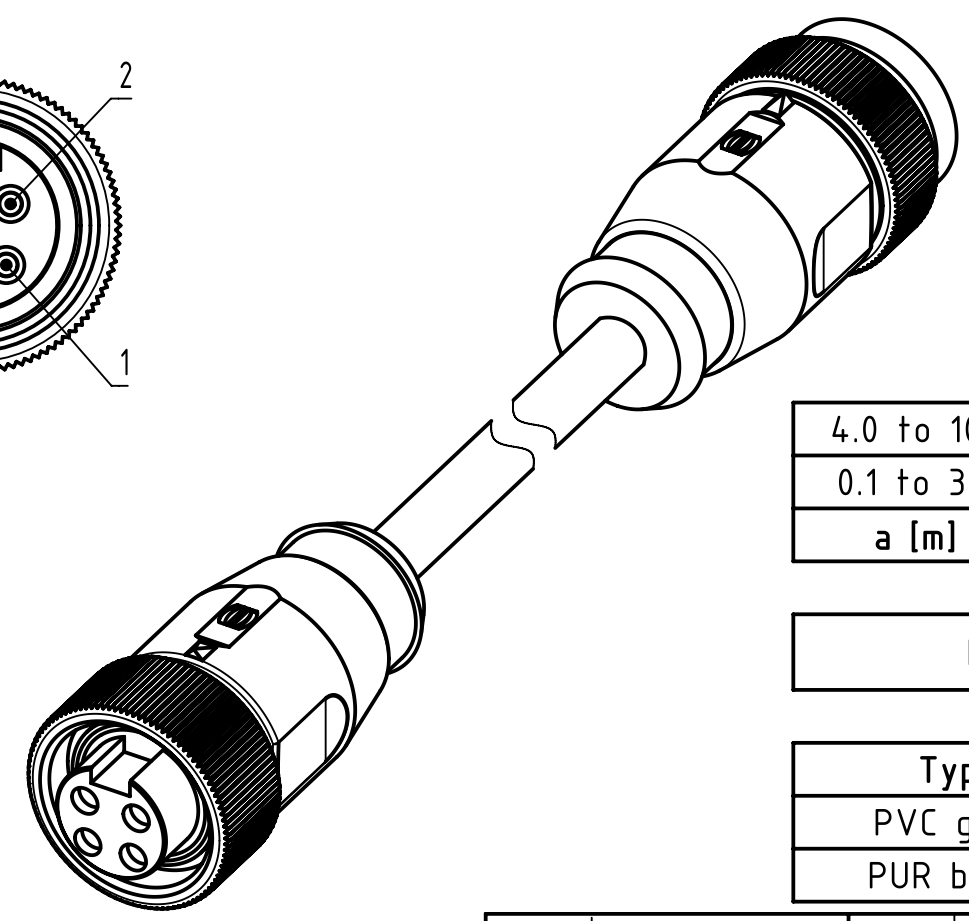

7/8" 4-poles, female straight connector

7/8" 4-poles, male straight connector

- Loading-Plan:
- 1 — brown — 1
 - 2 — white — 2
 - 3 — blue — 3
 - 4 — black — 4

- Protection level: IP67
 - Temperature range: -25°C ... +80°C

length in "1m" step	100	XXX=000
	99	XXX=990
	.	.
	12	XXX=120
length in "0.1m" step	11	XXX=110
	10	XXX=100
	9.9	XXX=099
	9.8	XXX=098
	.	.
	0.4	XXX=004
	0.3	XXX=003
	0.2	XXX=002
	0.1	XXX=001
Step	a [m]	XXX

4.0 to 100	+1%
0.1 to 3.9	+0.04
a [m]	Tolerance

Part no.	213496974,XXX,XXX
----------	-------------------

Type of cable	XX
PVC grey, 4x1.5mm ²	XX=95
PUR black, 4x1.5mm ²	XX=96

All rights reserved Department EC PD - RO		All Dimensions in mm Original Size DIN A3	Scale 1.5:1	Free size tol.	Ref. Sub.
HARTING Electronics GmbH D-32339 Espelkamp		Created by TAMAS Title 7/8 Cable Assembly Type TB	Inspected by AVRAM	Standardisation HOFFMANN	Date 2014-07-01 State Final Release
		Number 213496974,XXX,XXX			Doc-Key / ECM-Nr. 100581015/UGD/009/A 50000076597
					Rev. A Page 1/1