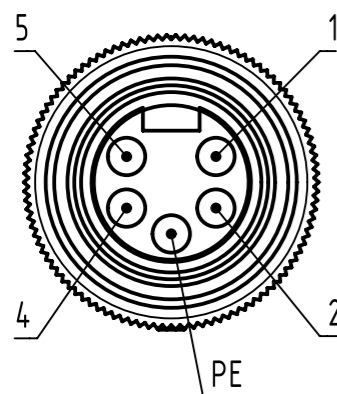

Connector Location A

Connector Location B

X

Y

Loading-Plan:

- 1 — black — 1
- 2 — blue — 2
- PE — green-yellow — PE
- 4 — brown — 4
- 5 — white — 5

- Protection level: IP 65/67  
- Temperature range: -25°C ... +80°C

length in "1m" step	100	XXX=000
	99	XXX=990
	.	.
	12	XXX=120
length in "0.1m" step	11	XXX=110
	10	XXX=100
	9.9	XXX=099
	9.8	XXX=098
	.	.
	0.4	XXX=004
	0.3	XXX=003
	0.2	XXX=002
	0.1	XXX=001
Step	a [m]	XXX

4.0 to 100	+1%
0.1 to 3.9	+0.04
a [m]	Tolerance

Part no.	213496975XXXXX
Type of cable	XX
PVC grey, 5x1.5mm <sup>2</sup>	XX=97
PUR black, 5x1.5mm <sup>2</sup>	XX=98

	All rights reserved		Created by MUNTEANV		Inspected by POPESCUD		Standardisation AVRAM		Date 2016-10-18		State Final Release	
	Department HCS - RO		Title 7/8" Cable Assembly		Doc-Key / ECM-Nr. 100581036/UGD/009/B 500000110271		Type TB		Number 213496975XXXXX		Rev. B	
HARTING Customised Solutions		D-32427 Minden								Page 1/1		