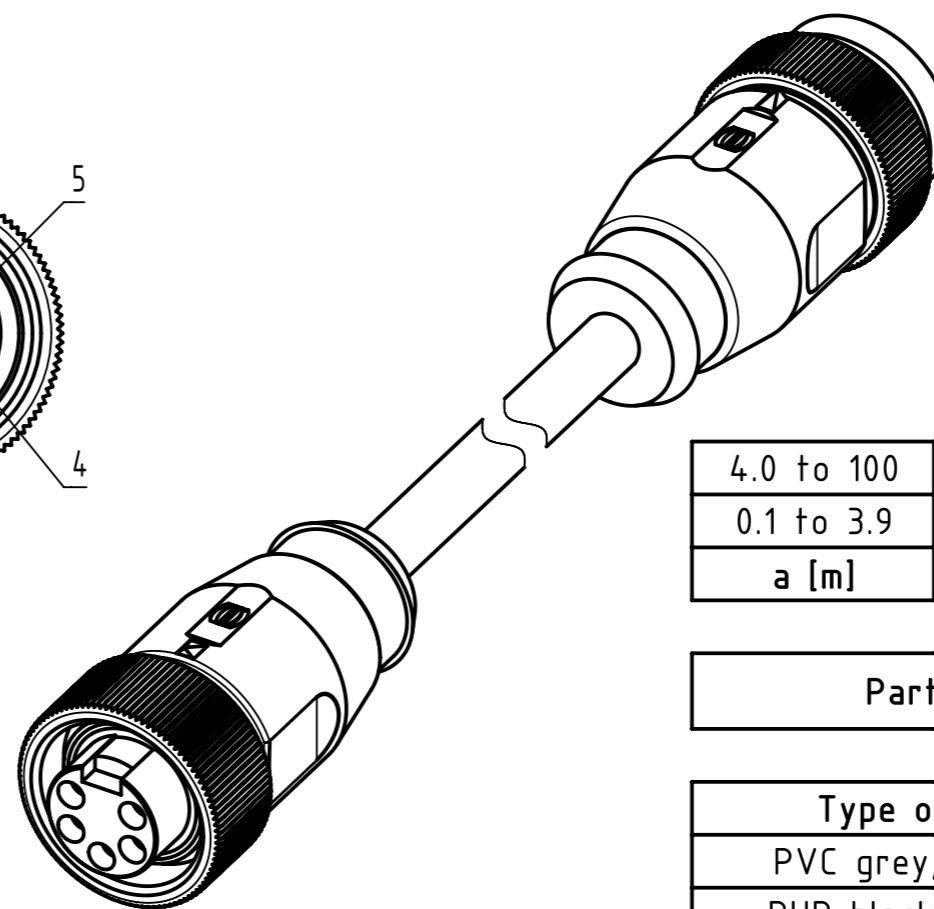

Connector Location A

Connector Location B

X

Y

Loading-Plan:

- 1 — black — 1
- 2 — blue — 2
- PE — green-yellow — PE
- 4 — brown — 4
- 5 — white — 5

- Protection level: IP 65/67  
- Temperature range: -25°C ... +80°C

length in "1m" step	100	XXX=000
	99	XXX=990
	.	.
	12	XXX=120
length in "0.1m" step	11	XXX=110
	10	XXX=100
	9.9	XXX=099
	9.8	XXX=098
	.	.
	0.4	XXX=004
	0.3	XXX=003
	0.2	XXX=002
	0.1	XXX=001
Step	a [m]	XXX

4.0 to 100	+1%
0.1 to 3.9	+0.04
a [m]	Tolerance

Part no.	213496975XXXXX
Type of cable	XX
PVC grey, 5x1.5mm <sup>2</sup>	XX=97
PUR black, 5x1.5mm <sup>2</sup>	XX=98

	All rights reserved		Created by MUNTEANV		Inspected by POPESCUD		Standardisation AVRAM		Date 2016-10-18		State Final Release	
	Department HCS - RO		Title 7/8" Cable Assembly		Doc-Key / ECM-Nr. 100581036/UGD/009/B 500000110271		Type TB		Number 213496975XXXXX		Rev. B	
HARTING Customised Solutions		D-32427 Minden								Page 1/1		