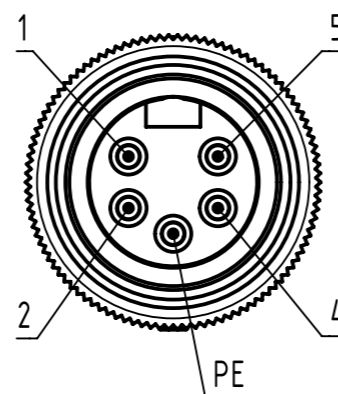

Connector Location A

Connector Location B

X

Y

Loading-Plan:

- 1 — black — 1
- 2 — blue — 2
- PE — green-yellow — PE
- 4 — brown — 4
- 5 — white — 5

- Protection level: IP 65/67  
- Temperature range: -25°C ... +80°C

length in "1m" step	100	XXX=000
	99	XXX=990
	.	.
	12	XXX=120
length in "0.1m" step	11	XXX=110
	10	XXX=100
	9.9	XXX=099
	9.8	XXX=098
	.	.
	0.4	XXX=004
	0.3	XXX=003
	0.2	XXX=002
	0.1	XXX=001
Step	a [m]	XXX

4.0 to 100	+1%
0.1 to 3.9	+0.04
a [m]	Tolerance

Part no.	213496975XXXXX
Type of cable	XX
PVC grey, 5x1.5mm <sup>2</sup>	XX=97
PUR black, 5x1.5mm <sup>2</sup>	XX=98

	All rights reserved		Created by MUNTEANV		Inspected by POPESCUD		Standardisation AVRAM		Date 2016-10-18		State Final Release	
	Department HCS - RO		Title 7/8" Cable Assembly		Doc-Key / ECM-Nr. 100581036/UGD/009/B 500000110271		Type TB		Number 213496975XXXXX		Rev. B	
HARTING Customised Solutions		D-32427 Minden								Page 1/1		