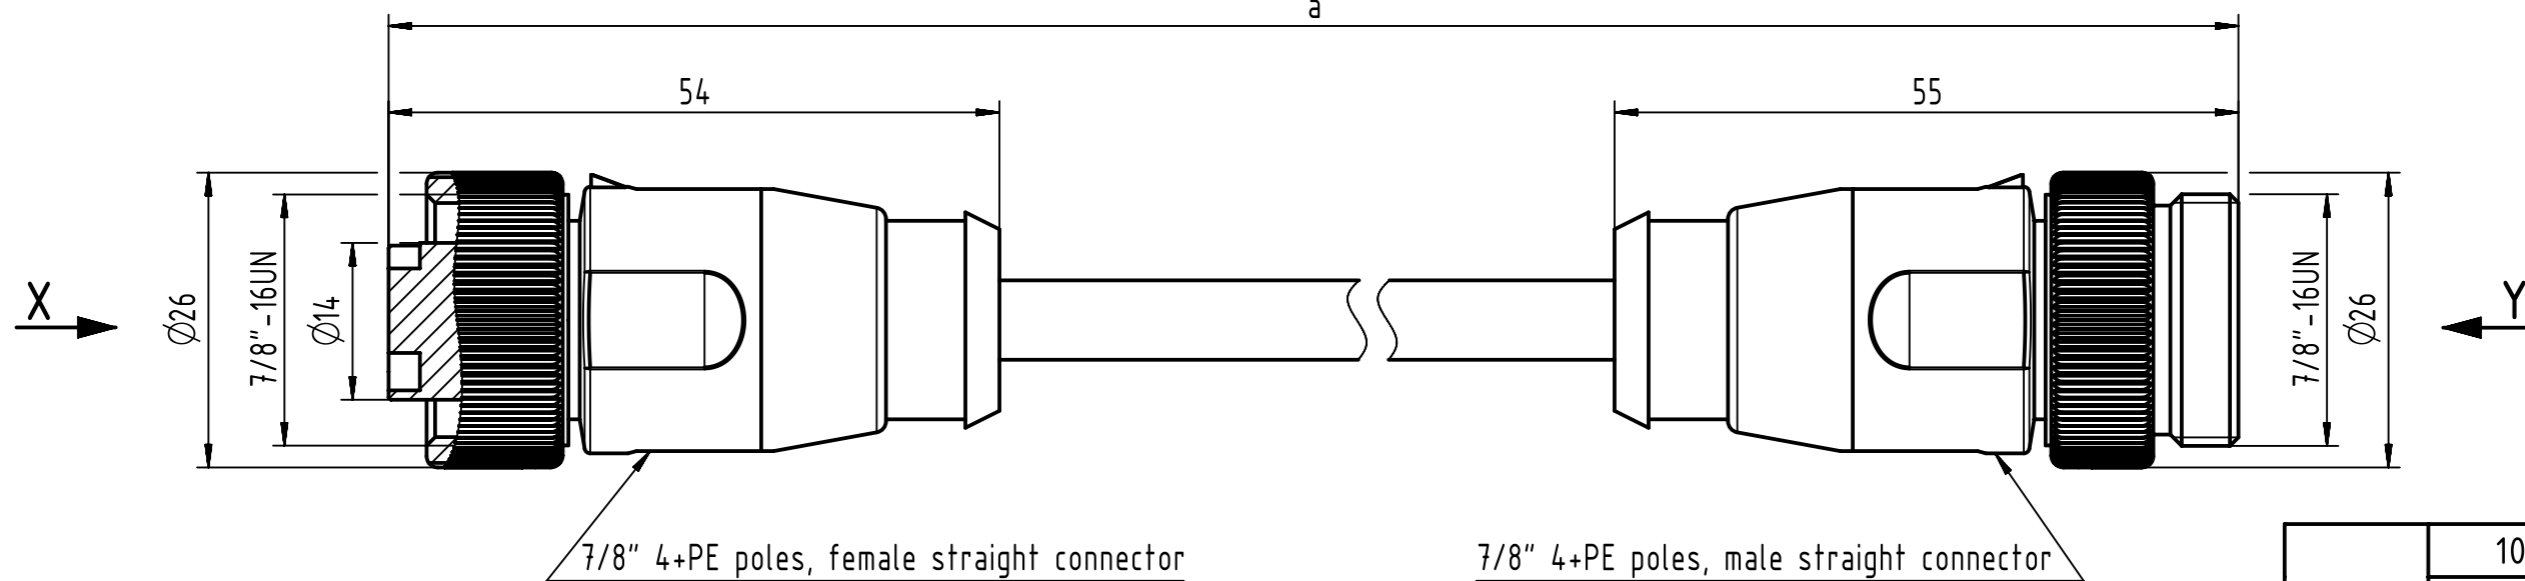

Connector Location A

Connector Location B

X

Y

Loading-Plan:

- 1 — black — 1
- 2 — blue — 2
- PE — green-yellow — PE
- 4 — brown — 4
- 5 — white — 5

- Protection level: IP 65/67  
- Temperature range: -25°C ... +80°C

length in "1m" step	100	XXX=000
	99	XXX=990
	.	.
	12	XXX=120
length in "0.1m" step	11	XXX=110
	10	XXX=100
	9.9	XXX=099
	9.8	XXX=098
	.	.
	0.4	XXX=004
	0.3	XXX=003
	0.2	XXX=002
	0.1	XXX=001
Step	a [m]	XXX

4.0 to 100	+1%
0.1 to 3.9	+0.04
a [m]	Tolerance

Part no.	213496975XXXXX
Type of cable	XX
PVC grey, 5x1.5mm <sup>2</sup>	XX=97
PUR black, 5x1.5mm <sup>2</sup>	XX=98

	All rights reserved		Created by MUNTEANV		Inspected by POPESCUD		Standardisation AVRAM		Date 2016-10-18		State Final Release	
	Department HCS - RO		Title 7/8" Cable Assembly		Doc-Key / ECM-Nr. 100581036/UGD/009/B 500000110271		Type TB		Number 213496975XXXXX		Rev. B	
HARTING Customised Solutions		D-32427 Minden								Page 1/1		