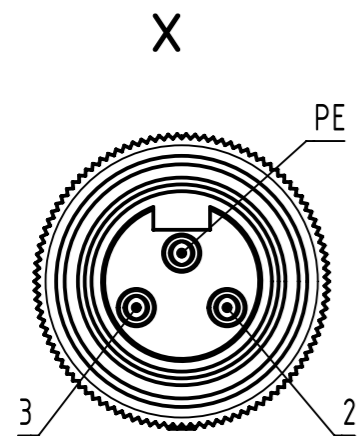

Connector Location A

Connector Location B

7/8" 2+PE-pole, female straight connector

Loading-Plan:

PE	green-yellow
2	brown
3	blue

- Protection level: IP67
- Temperature range: -30°C ... +80°C

4.0 to 100	±1%
0.1 to 3.9	+0.04
a [m]	Tolerance

length in "1m" step	100	XXX=000
	99	XXX=990
	.	.
	12	XXX=120
length in "0.1m" step	11	XXX=110
	10	XXX=100
	9.9	XXX=099
	9.8	XXX=098
	.	.
	0.4	XXX=004
	0.3	XXX=003
	0.2	XXX=002
0.1	XXX=001	
Step	a [m]	XXX

Part no.	213497003XXXXX
Type of cable	XX
PVC grey, 3x1.5mm ²	XX=93
PUR black, 3x1.5mm ²	XX=94

All rights reserved Department HCS - RO HARTING Customised Solutions D-32339 Espelkamp		All Dimensions in mm Tech. Character. Free size tol. According to production drawing		Created by COSTEA		Inspected by MUNTEANV		Standardisation MUNTEANV		Date 2018-02-28		State Final Release			
Title 7/8" Cable Assembly										Doc-Key / ECM-Nr. 100580904/UGD/009/B 500000131592					
Type TB						Number 213497003XXXXX						Rev. B		Page 1/1	