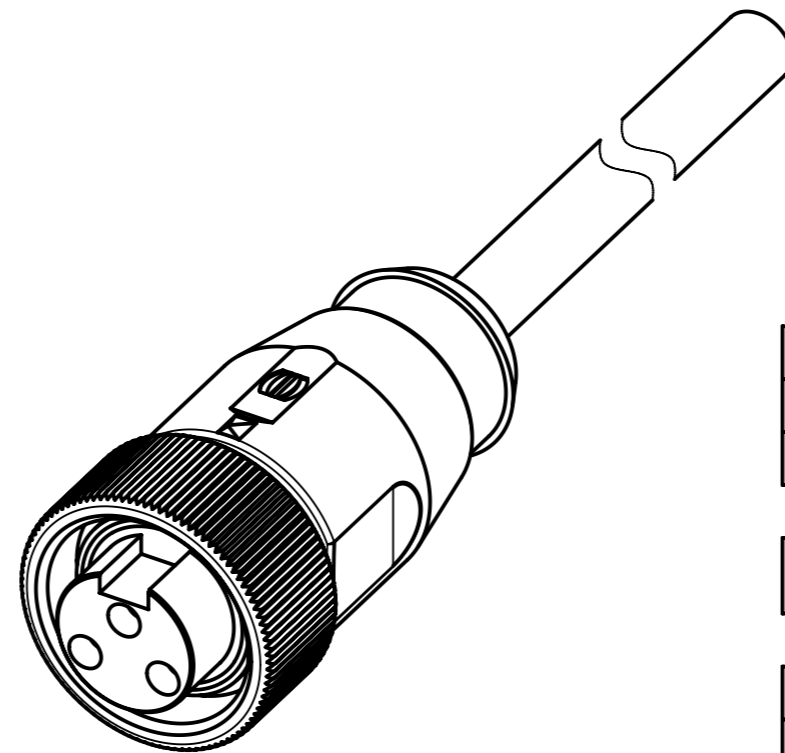

Connector Location A

Connector Location B

7/8" 2+PE-pole, female straight connector

Loading-Plan:

PE	green-yellow
2	brown
3	blue

- Protection level: IP67
- Temperature range: -30°C ... +80°C

4.0 to 100	±1%
0.1 to 3.9	+0.04
a [m]	Tolerance

length in "1m" step	100	XXX=000
	99	XXX=990
	.	.
	12	XXX=120
length in "0.1m" step	11	XXX=110
	10	XXX=100
	9.9	XXX=099
	9.8	XXX=098
	.	.
	0.4	XXX=004
	0.3	XXX=003
	0.2	XXX=002
0.1	XXX=001	
Step	a [m]	XXX

Part no.	213497003XXXXX
Type of cable	XX
PVC grey, 3x1.5mm ²	XX=93
PUR black, 3x1.5mm ²	XX=94

All rights reserved Department HCS - RO HARTING Customised Solutions D-32339 Espelkamp		All Dimensions in mm Tech. Character. Free size tol. According to production drawing		Created by COSTEA		Inspected by MUNTEANV		Standardisation MUNTEANV		Date 2018-02-28		State Final Release			
Title 7/8" Cable Assembly										Doc-Key / ECM-Nr. 100580904/UGD/009/B 500000131592					
Type TB						Number 213497003XXXXX						Rev. B		Page 1/1	