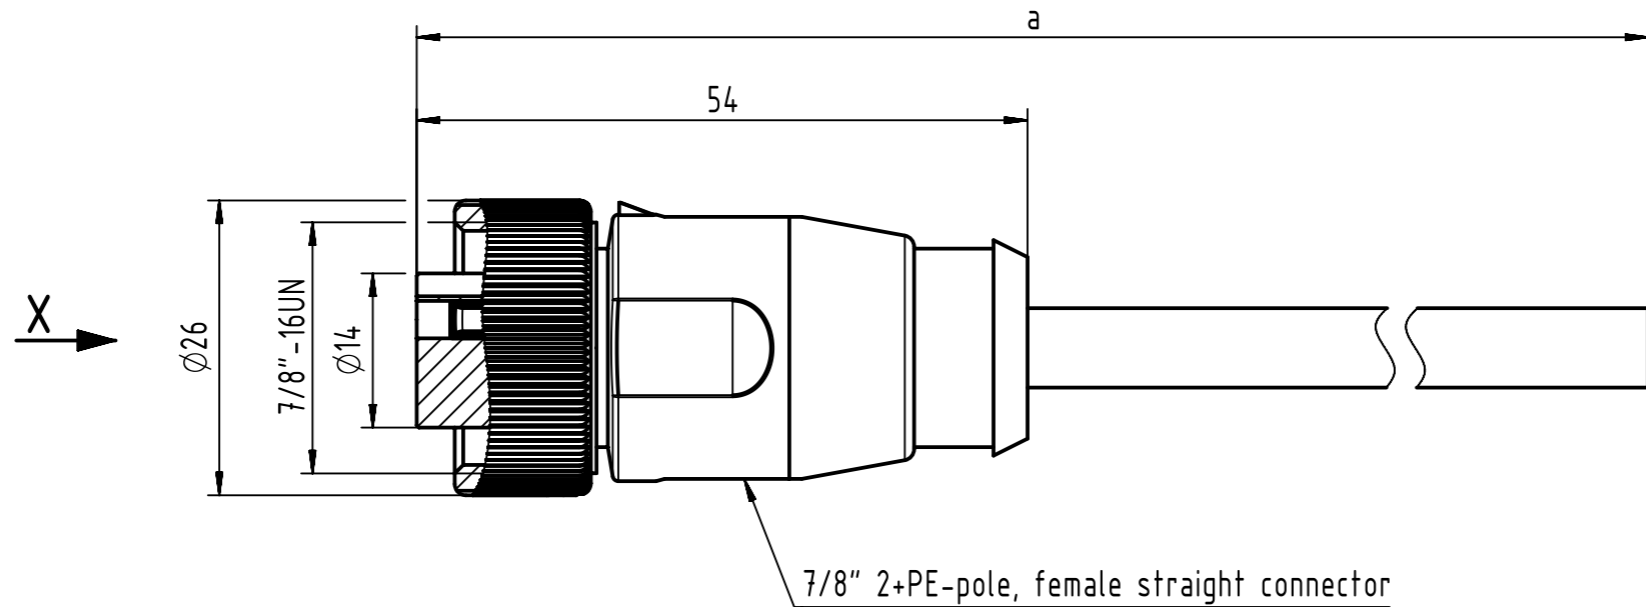

Connector Location A

Connector Location B

7/8" 2+PE-pole, female straight connector

Loading-Plan:

PE	green-yellow
2	brown
3	blue

- Protection level: IP67
- Temperature range: -30°C ... +80°C

4.0 to 100	±1%
0.1 to 3.9	+0.04
a [m]	Tolerance

length in "1m" step	100	XXX=000
	99	XXX=990
	.	.
	12	XXX=120
length in "0.1m" step	11	XXX=110
	10	XXX=100
	9.9	XXX=099
	9.8	XXX=098
	.	.
	0.4	XXX=004
	0.3	XXX=003
	0.2	XXX=002
0.1	XXX=001	
Step	a [m]	XXX

Part no.	213497003XXXXX
Type of cable	XX
PVC grey, 3x1.5mm ²	XX=93
PUR black, 3x1.5mm ²	XX=94

All rights reserved Department HCS - RO HARTING Customised Solutions D-32339 Espelkamp		All Dimensions in mm Tech. Character. Free size tol. According to production drawing		Created by COSTEA		Inspected by MUNTEANV		Standardisation MUNTEANV		Date 2018-02-28		State Final Release			
Title 7/8" Cable Assembly										Doc-Key / ECM-Nr. 100580904/UGD/009/B 500000131592					
Type TB						Number 213497003XXXXX						Rev. B		Page 1/1	