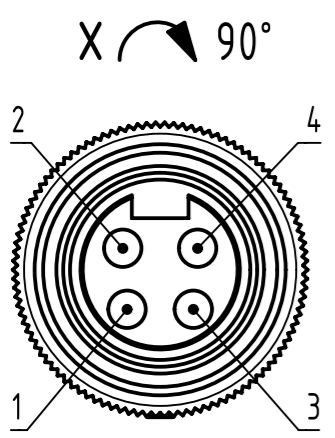

7/8" 4-poles, female angled connector

7/8" 4-poles, male angled connector

↑ X

↑ Y

Loading-Plan:

- 1 — brown — 1
- 2 — white — 2
- 3 — blue — 3
- 4 — black — 4

- Protection level: IP67
 - Temperature range: -25°C ... +80°C

length in "1m" step	100	XXX=000
	99	XXX=990
	.	.
	12	XXX=120
length in "0.1m" step	11	XXX=110
	10	XXX=100
	9.9	XXX=099
	9.8	XXX=098
	.	.
	0.4	XXX=004
	0.3	XXX=003
	0.2	XXX=002
	0.1	XXX=001
Step	a [m]	XXX

4.0 to 100	+1%
0.1 to 3.9	+0.04
a [m]	Tolerance

Part no.	213498994XXX
----------	--------------

Type of cable	XX
PVC grey, 4x1.5mm ²	XX=95
PUR black, 4x1.5mm ²	XX=96

All rights reserved Department EC PD - RO		All Dimensions in mm Original Size DIN A3	Scale 1.5:1 Free size tol.	Ref. Sub.
Created by TAMAS Inspected by AVRAM Standardisation HOFFMANN Date 2014-07-01 State Final Release	Title 7/8 Cable Assembly Type TB Number 213498994XXXXX		Doc-Key / ECM-Nr. 100581026/UGD/009/A 50000076597	Rev. A Page 1/1
HARTING Electronics GmbH D-32339 Espelkamp				