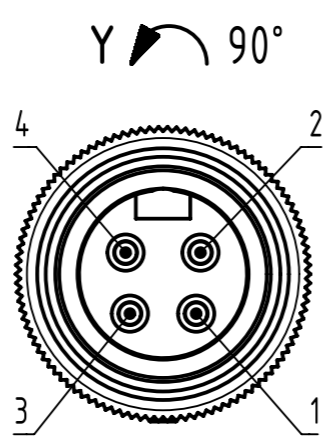

7/8" 4-poles, female angled connector

7/8" 4-poles, male angled connector

↑ X

↑ Y

Loading-Plan:

- 1 — brown — 1
- 2 — white — 2
- 3 — blue — 3
- 4 — black — 4

- Protection level: IP67
 - Temperature range: -25°C ... +80°C

length in "1m" step	100	XXX=000
	99	XXX=990
	.	.
	12	XXX=120
length in "0.1m" step	11	XXX=110
	10	XXX=100
	9.9	XXX=099
	9.8	XXX=098
	.	.
	0.4	XXX=004
	0.3	XXX=003
	0.2	XXX=002
	0.1	XXX=001
Step	a [m]	XXX

4.0 to 100	+1%
0.1 to 3.9	+0.04
a [m]	Tolerance

Part no.	213498994XXX
----------	--------------

Type of cable	XX
PVC grey, 4x1.5mm ²	XX=95
PUR black, 4x1.5mm ²	XX=96

All rights reserved Department EC PD - RO		All Dimensions in mm Original Size DIN A3	Scale 1.5:1 Free size tol.	Ref. Sub.
Created by TAMAS Inspected by AVRAM Standardisation HOFFMANN Date 2014-07-01 State Final Release	Title 7/8 Cable Assembly Type TB Number 213498994XXXXX		Doc-Key / ECM-Nr. 100581026/UGD/009/A 50000076597	Rev. A Page 1/1
HARTING Electronics GmbH D-32339 Espelkamp				