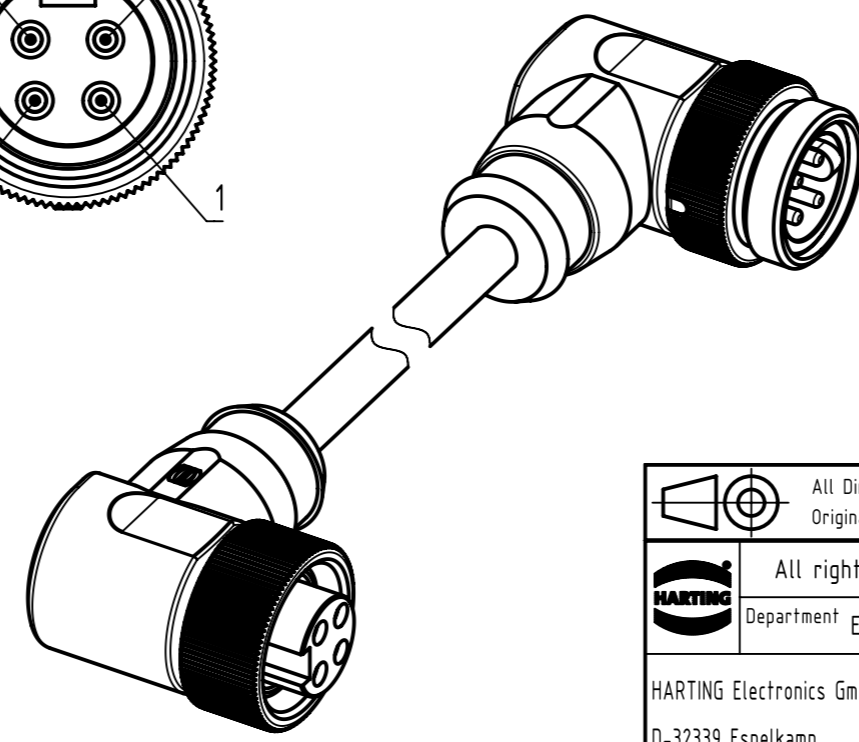

7/8" 4-poles, female angled connector

7/8" 4-poles, male angled connector

↑ X

↑ Y

Loading-Plan:

- 1 — brown — 1
- 2 — white — 2
- 3 — blue — 3
- 4 — black — 4

- Protection level: IP67
 - Temperature range: -25°C ... +80°C

length in "1m" step	100	XXX=000
	99	XXX=990
	.	.
	12	XXX=120
length in "0.1m" step	11	XXX=110
	10	XXX=100
	9.9	XXX=099
	9.8	XXX=098
	.	.
	0.4	XXX=004
	0.3	XXX=003
	0.2	XXX=002
	0.1	XXX=001
Step	a [m]	XXX

4.0 to 100	+1%
0.1 to 3.9	+0.04
a [m]	Tolerance

Part no.	213498994XXX
----------	--------------

Type of cable	XX
PVC grey, 4x1.5mm ²	XX=95
PUR black, 4x1.5mm ²	XX=96

All rights reserved Department EC PD - RO		All Dimensions in mm Original Size DIN A3	Scale 1.5:1 Free size tol.	Ref. Sub.
Created by TAMAS Inspected by AVRAM Standardisation HOFFMANN Date 2014-07-01 State Final Release	Title 7/8 Cable Assembly Type TB Number 213498994XXXXX		Doc-Key / ECM-Nr. 100581026/UGD/009/A 50000076597	Rev. A Page 1/1
HARTING Electronics GmbH D-32339 Espelkamp				