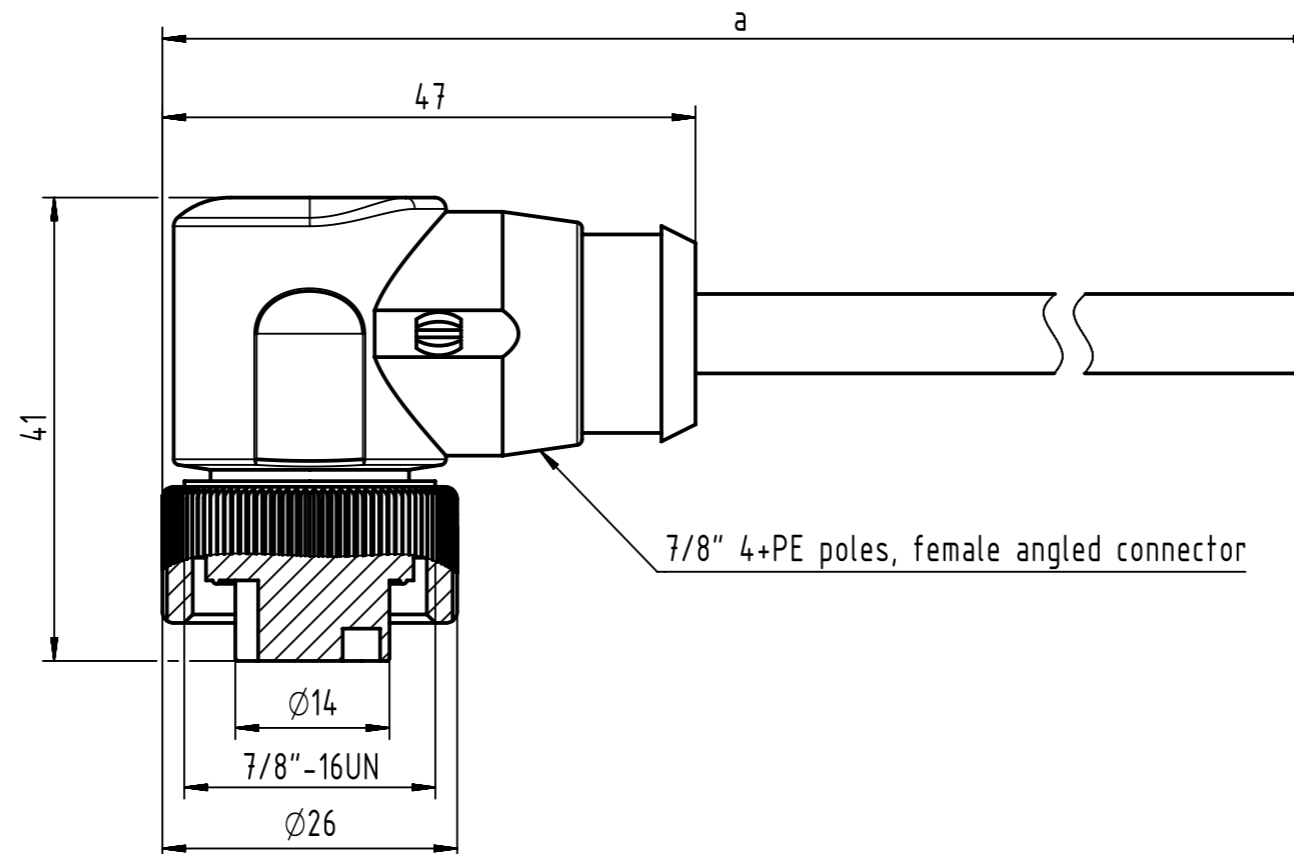

Connector Location A

Connector Location B

↑ X

Loading-Plan:

- 1 black
- 2 blue
- PE green-yellow
- 4 brown
- 5 white

4.0 to 100	+1%
0.1 to 3.9	+0.04
a [m]	Tolerance

length in "1m" step	100	XXX=000
	99	XXX=990
	.	.
	.	.
length in "0.1m" step	12	XXX=120
	11	XXX=110
	10	XXX=100
	9.9	XXX=099
	9.8	XXX=098
	.	.
.	.	.
.	0.4	XXX=004
.	0.3	XXX=003
.	0.2	XXX=002
.	0.1	XXX=001
Step	a [m]	XXX

Part no.	213499005XXXXXX
Type of cable	XX
PVC grey, 5x1.5mm ²	XX=97
PUR black, 5x1.5mm ²	XX=98

- Protection level: IP 65/67
 - Temperature range: -25°C ... +80°C

All rights reserved Department HCS - RO HARTING Customised Solutions D-32427 Minden		All Dimensions in mm Tech. Character. Created by MUNTEANV Inspected by POPESCU Title 7/8" Cable Assembly Type TB	Free size tol. Standardisation AVRAM Date 2016-10-18 State Final Release Number 213499005XXXXXX	According to production drawing 2016-09-07 Doc-Key / ECM-Nr. 100580963/UGD/009/B 500000110271 Rev. B Page 1/1
--	--	---	---	---