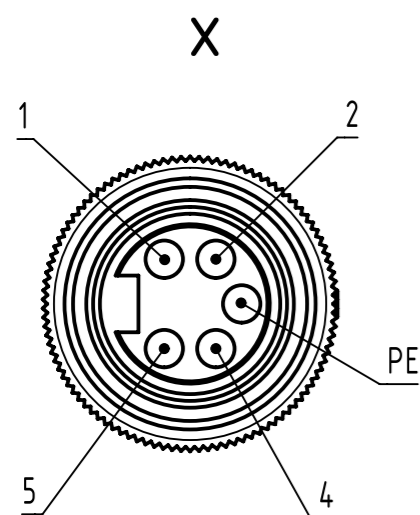

Connector Location A

Connector Location B

↑ X

Loading-Plan:

- 1 black
- 2 blue
- PE green-yellow
- 4 brown
- 5 white

4.0 to 100	+1%
0.1 to 3.9	+0.04
a [m]	Tolerance

length in "1m" step	100	XXX=000
	99	XXX=990
	.	.
	.	.
length in "0.1m" step	12	XXX=120
	11	XXX=110
	10	XXX=100
	9.9	XXX=099
	9.8	XXX=098
	.	.
.	.	.
.	0.4	XXX=004
.	0.3	XXX=003
.	0.2	XXX=002
.	0.1	XXX=001
Step	a [m]	XXX

Part no.	213499005XXXXXX
Type of cable	XX
PVC grey, 5x1.5mm ²	XX=97
PUR black, 5x1.5mm ²	XX=98

- Protection level: IP 65/67
 - Temperature range: -25°C ... +80°C

All rights reserved Department HCS - RO HARTING Customised Solutions D-32427 Minden		All Dimensions in mm Tech. Character. Created by MUNTEANV Inspected by POPESCU Title 7/8" Cable Assembly Type TB	Free size tol. Standardisation AVRAM Date 2016-10-18 State Final Release Number 213499005XXXXXX	According to production drawing 2016-09-07 Doc-Key / ECM-Nr. 100580963/UGD/009/B 500000110271 Rev. B Page 1/1
--	--	---	---	---