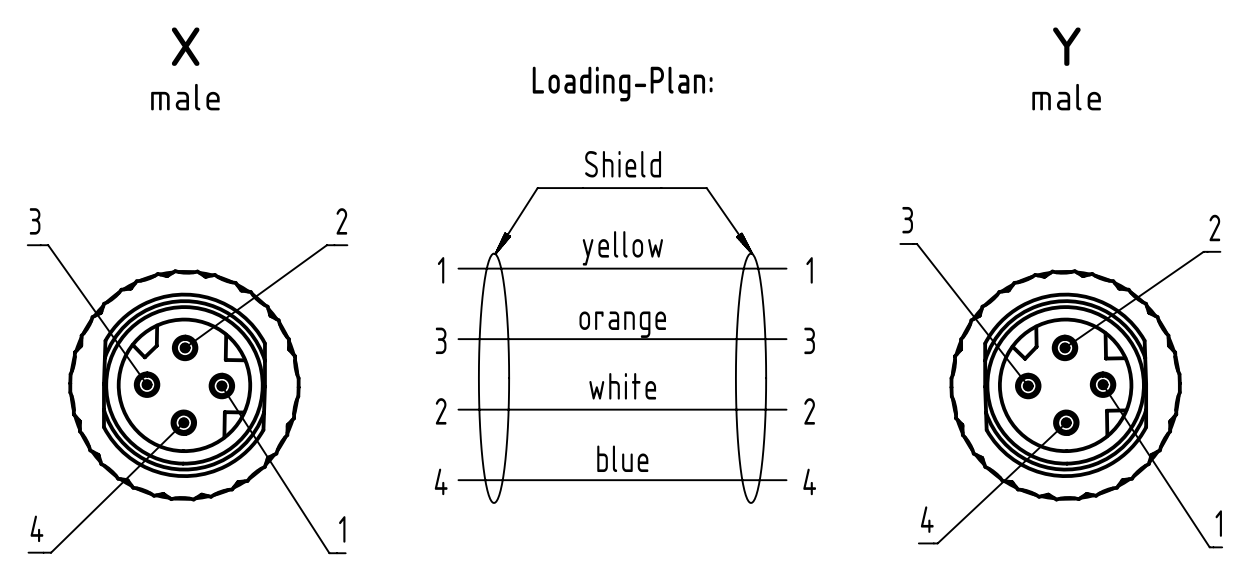

Connector Location A

Connector Location B

- Protection level: IP67
 - Temperature range: -30°C ... +80°C

length in "1m" step	100	XXX=000
	99	XXX=990
	.	.
	12	XXX=120
	11	XXX=110
length in "0.1m" step	10	XXX=100
	9.9	XXX=099
	9.8	XXX=098
	.	.
	0.4	XXX=004
	0.3	XXX=003
	0.2	XXX=002
0.1	XXX=001	
Step	a [m]	XXX

4.0 to 100	±1%
0.1 to 3.9	+0.04
a [m]	Tolerance

Part no.	2134C7C74XXXXX
----------	----------------

Type of cable	XX
PVC, green, 4xAWG22/7	XX=05
PUR, green, 2x2xAWG22/7	XX=77

All rights reserved Department HCS - RO HARTING Customised Solutions D-32339 Espelkamp	All Dimensions in mm Tech. Character. Free size tol. According to production drawing	Created by COSTEA	Inspected by STOCHECIC	Standardisation MUNTEANV	Date 2018-09-28	State Final Release	Doc-Key / ECM-Nr. 100705830/UGD/000/B 50000014.0779
	Title M8 Cable Assembly D-cod st/st m/m	Type TB	Number 2134C7C74XXXXX	Rev. B	Page 1/1		