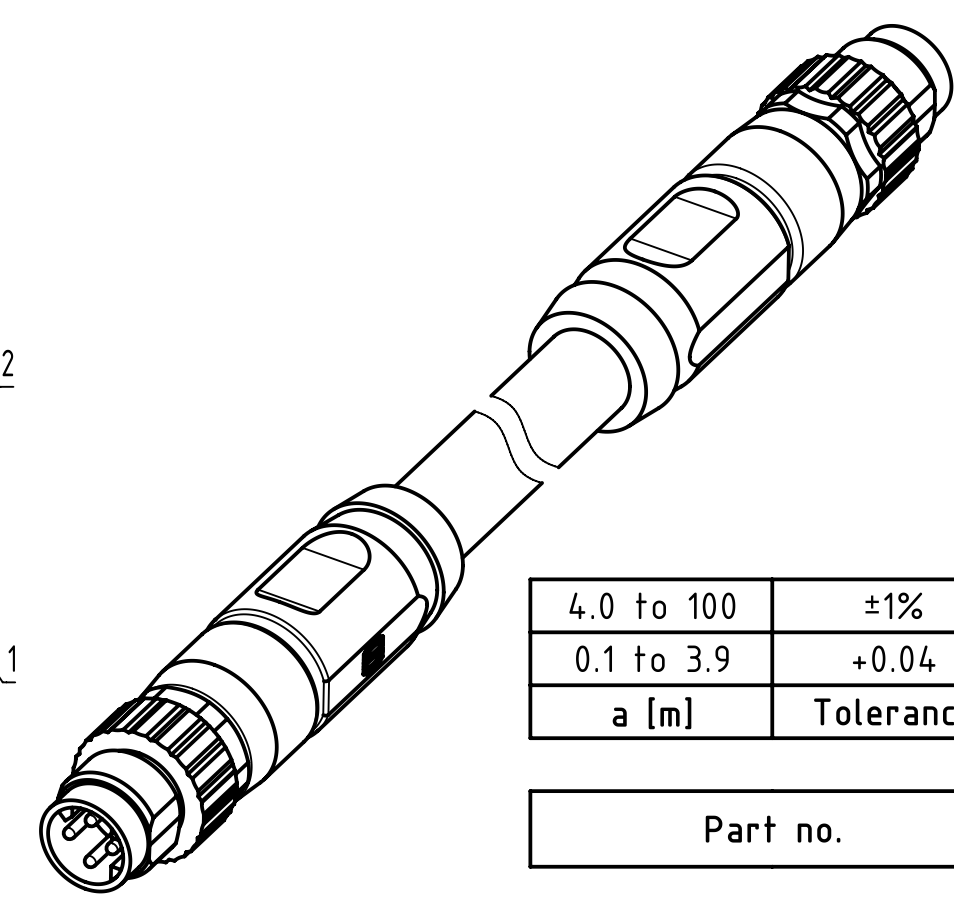

Connector Location A

Connector Location B

- Protection level: IP67
 - Temperature range: -30°C ... +80°C

length in "1m" step	100	XXX=000
	99	XXX=990
	.	.
	12	XXX=120
	11	XXX=110
length in "0.1m" step	10	XXX=100
	9.9	XXX=099
	9.8	XXX=098
	.	.
	0.4	XXX=004
	0.3	XXX=003
	0.2	XXX=002
0.1	XXX=001	
Step	a [m]	XXX

4.0 to 100	±1%
0.1 to 3.9	+0.04
a [m]	Tolerance

Part no.	2134C7C74XXXXX
----------	----------------

Type of cable	XX
PVC, green, 4xAWG22/7	XX=05
PUR, green, 2x2xAWG22/7	XX=77

All rights reserved Department HCS - RO HARTING Customised Solutions D-32339 Espelkamp	All Dimensions in mm Tech. Character. Free size tol. According to production drawing	Created by COSTEA	Inspected by STOCHECIC	Standardisation MUNTEANV	Date 2018-09-28	State Final Release	Doc-Key / ECM-Nr. 100705830/UGD/000/B 50000014.0779
	Title M8 Cable Assembly D-cod st/st m/m	Type TB	Number 2134C7C74XXXXX	Rev. B	Page 1/1		