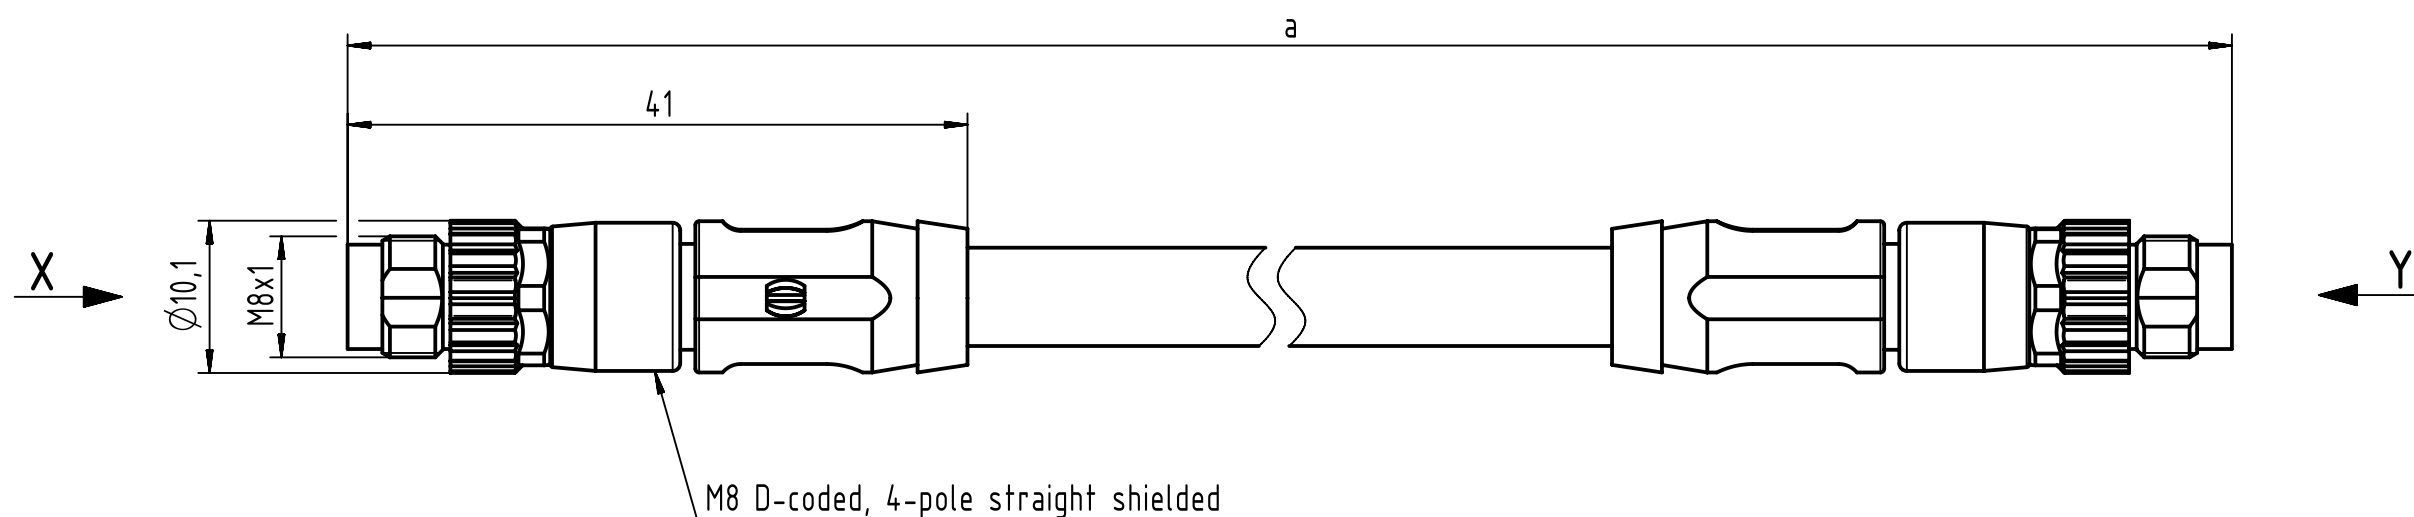

Connector Location A

Connector Location B

- Protection level: IP67
 - Temperature range: -30°C ... +80°C

length in "1m" step	100	XXX=000
	99	XXX=990
	.	.
	12	XXX=120
	11	XXX=110
length in "0.1m" step	10	XXX=100
	9.9	XXX=099
	9.8	XXX=098
	.	.
	0.4	XXX=004
	0.3	XXX=003
	0.2	XXX=002
0.1	XXX=001	
Step	a [m]	XXX

4.0 to 100	±1%
0.1 to 3.9	+0.04
a [m]	Tolerance

Part no.	2134C7C74XXXXX
----------	----------------

Type of cable	XX
PVC, green, 4xAWG22/7	XX=05
PUR, green, 2x2xAWG22/7	XX=77

All rights reserved Department HCS - RO HARTING Customised Solutions D-32339 Espelkamp	All Dimensions in mm Tech. Character. Free size tol. According to production drawing	Created by COSTEA	Inspected by STOCHECIC	Standardisation MUNTEANV	Date 2018-09-28	State Final Release	Doc-Key / ECM-Nr. 100705830/UGD/000/B 50000014.0779
	Title M8 Cable Assembly D-cod st/st m/m	Type TB	Number 2134C7C74XXXXX	Rev. B	Page 1/1		