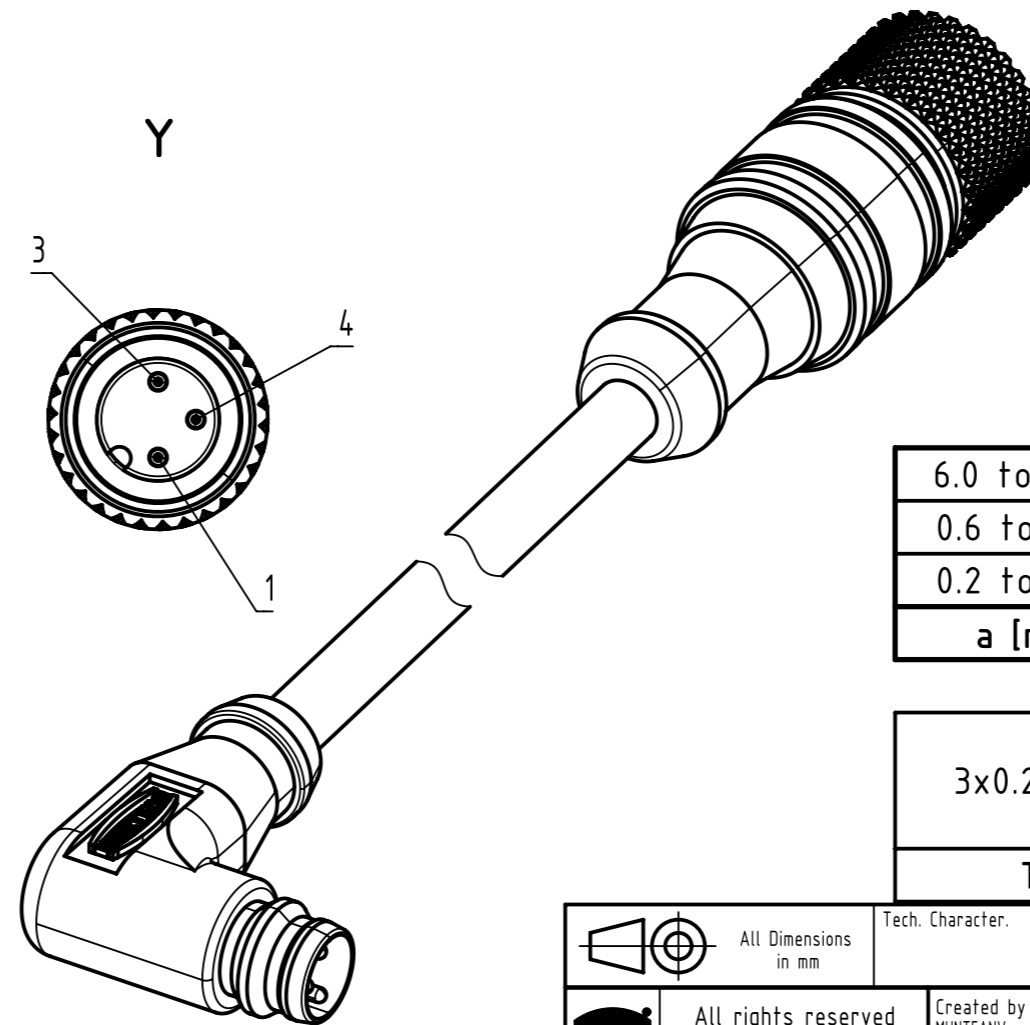

Connector Location A

Connector Location B

X

Y

Loading-Plan:

- 1 — Brown — 1
- 3 — Blue — 3
- 4 — Black — 4

6.0 to 100	$\pm 1\%$
0.6 to 5.9	+0.04
0.2 to 0.5	+0.02
<b>a [m]</b>	<b>Tolerance</b>

length in "1m" step	100	XXX=000
	99	XXX=990
	...	...
	12	XXX=120
	11	XXX=110
length in "0.1m" step	10	XXX=100
	9.9	XXX=099
	9.8	XXX=098
	...	...
	0.5	XXX=005
	0.4	XXX=004
	0.3	XXX=003
	0.2	XXX=002
<b>Step</b>	<b>a [m]</b>	<b>XXX</b>

3x0.25mm <sup>2</sup> , PUR, black	2136D3D4328XXX
<b>Type of cable</b>	<b>Part no.</b>

- Protection level: IP 65
- Temperature range: -40°C...+85°C

All Dimensions in mm		Tech. Character.		Free size tol.		According to production drawing	
All rights reserved Department HCS - RO	Created by MUNTEANV Muntean	Inspected by MUNTEANV Muntean	Standardisation MUNTEANV Muntean	Date 2018-06-08	State Final Release		
	Title M8 Cable Assembly			Doc-Key / ECM-Nr. 100710198/UGD/000/C 500000136135		Rev. C	
HARTING Customised Solutions D-32339 Espelkamp		Type TB	Number 2136D3D4328XXX		Page 1/1		