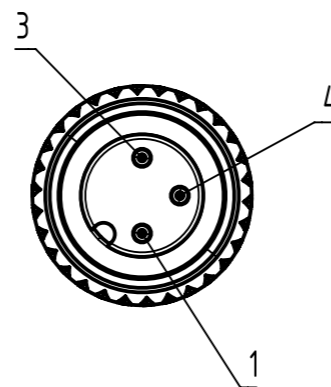

Connector Location A

Connector Location B

X

Y

Loading-Plan:

- 1 — Brown — 1
- 3 — Blue — 3
- 4 — Black — 4

6.0 to 100	$\pm 1\%$
0.6 to 5.9	+0.04
0.2 to 0.5	+0.02
<b>a [m]</b>	<b>Tolerance</b>

length in "1m" step	100	XXX=000
	99	XXX=990
	...	...
	12	XXX=120
	11	XXX=110
length in "0.1m" step	10	XXX=100
	9.9	XXX=099
	9.8	XXX=098
	...	...
	0.5	XXX=005
	0.4	XXX=004
	0.3	XXX=003
	0.2	XXX=002
<b>Step</b>	<b>a [m]</b>	<b>XXX</b>

3x0.25mm <sup>2</sup> , PUR, black	2136D3D4328XXX
<b>Type of cable</b>	<b>Part no.</b>

- Protection level: IP 65
- Temperature range: -40°C...+85°C

All Dimensions in mm		Tech. Character.		Free size tol.		According to production drawing	
All rights reserved Department HCS - RO	Created by MUNTEANV Muntean	Inspected by MUNTEANV Muntean	Standardisation MUNTEANV Muntean	Date 2018-06-08	State Final Release		
	Title M8 Cable Assembly			Doc-Key / ECM-Nr. 100710198/UGD/000/C 500000136135		Rev. C	
HARTING Customised Solutions D-32339 Espelkamp		Type TB	Number 2136D3D4328XXX		Page 1/1		