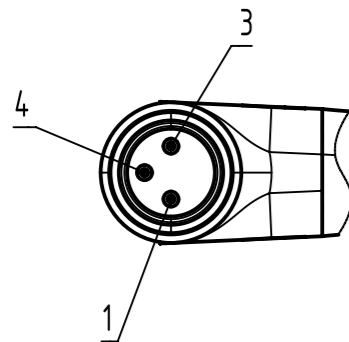

Connector Location A

Connector Location B

X

Y

Loading-Plan:

- 1 — Brown — 1
- 3 — Blue — 3
- 4 — Black — 4

6.0 to 100	$\pm 1\%$
0.6 to 5.9	+0.04
0.2 to 0.5	+0.02
<b>a [m]</b>	<b>Tolerance</b>

length in "1m" step	100	XXX=000
	99	XXX=990
	...	...
	12	XXX=120
	11	XXX=110
length in "0.1m" step	10	XXX=100
	9.9	XXX=099
	9.8	XXX=098
	...	...
	0.5	XXX=005
	0.4	XXX=004
	0.3	XXX=003
	0.2	XXX=002
<b>Step</b>	<b>a [m]</b>	<b>XXX</b>

3x0.25mm <sup>2</sup> , PUR, black	2136D3D4328XXX
<b>Type of cable</b>	<b>Part no.</b>

- Protection level: IP 65
- Temperature range: -40°C...+85°C

All Dimensions in mm		Tech. Character.		Free size tol.		According to production drawing	
All rights reserved Department HCS - RO	Created by MUNTEANV Muntean	Inspected by MUNTEANV Muntean	Standardisation MUNTEANV Muntean	Date 2018-06-08	State Final Release		
	Title M8 Cable Assembly			Doc-Key / ECM-Nr. 100710198/UGD/000/C 500000136135		Rev. C	
HARTING Customised Solutions D-32339 Espelkamp		Type TB	Number 2136D3D4328XXX		Page 1/1		