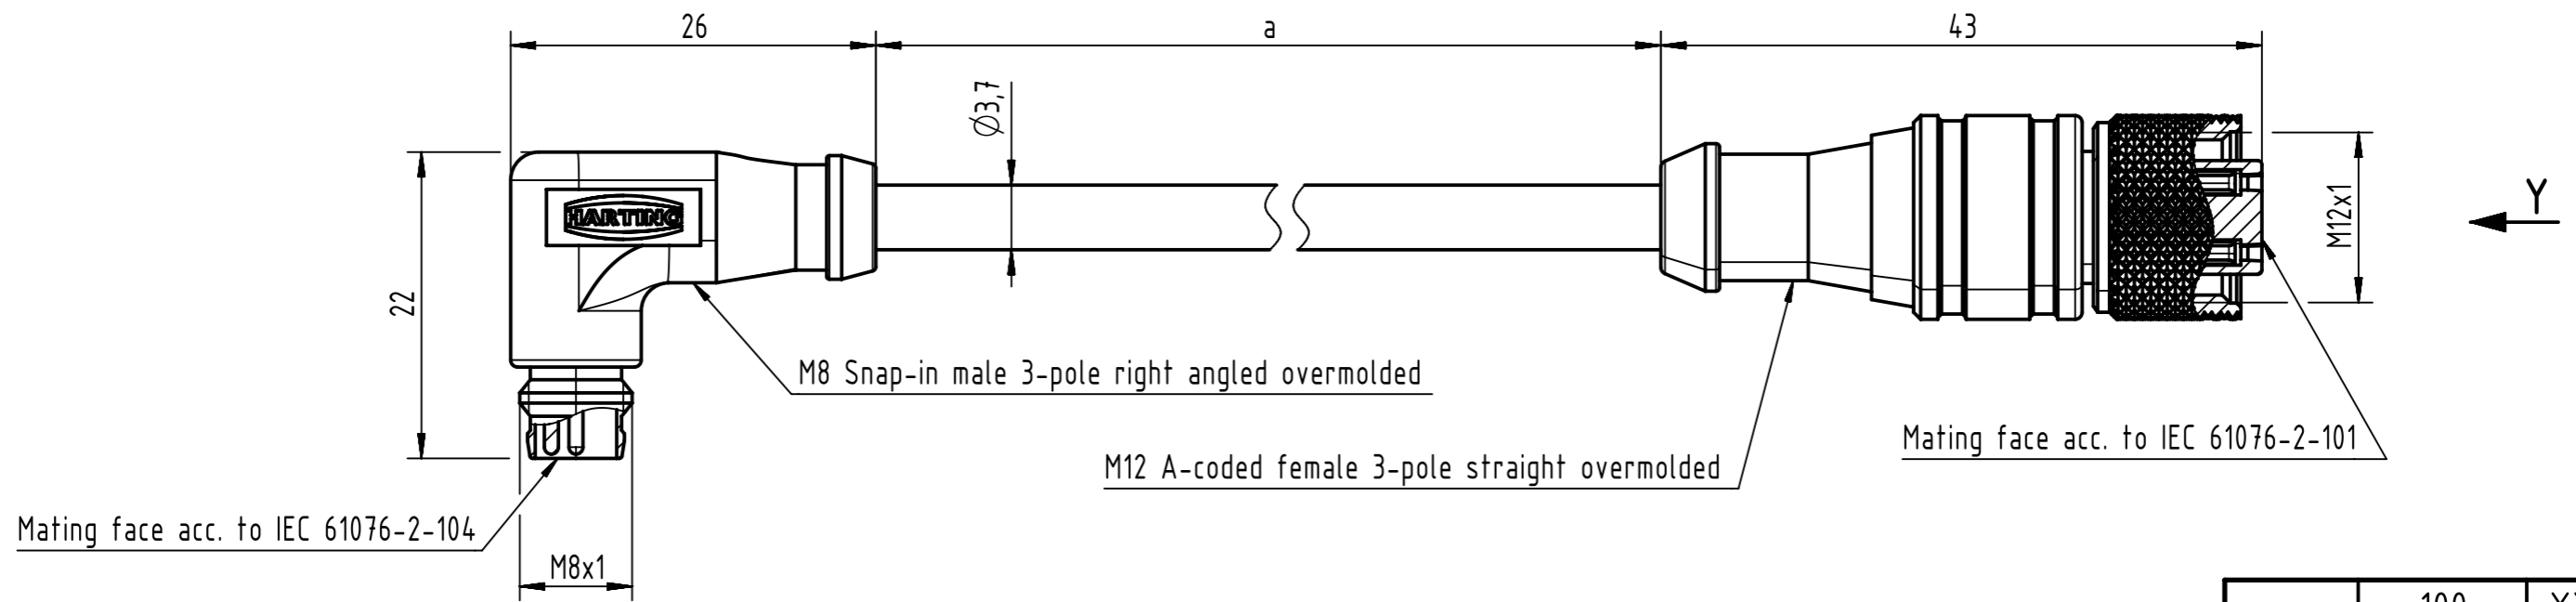

Connector Location A

Connector Location B

X

Y

Loading-Plan:

- 1 — Brown — 1
- 3 — Blue — 3
- 4 — Black — 4

6.0 to 100	$\pm 1\%$
0.6 to 5.9	+0.04
0.2 to 0.5	+0.02
<b>a [m]</b>	<b>Tolerance</b>

length in "1m" step	100	XXX=000
	99	XXX=990
	...	...
	12	XXX=120
	11	XXX=110
length in "0.1m" step	10	XXX=100
	9.9	XXX=099
	9.8	XXX=098
	...	...
	0.5	XXX=005
	0.4	XXX=004
	0.3	XXX=003
	0.2	XXX=002
<b>Step</b>	<b>a [m]</b>	<b>XXX</b>

3x0.25mm <sup>2</sup> , PUR, black	2136D3D4328XXX
<b>Type of cable</b>	<b>Part no.</b>

- Protection level: IP 65
- Temperature range: -40°C...+85°C

All Dimensions in mm		Tech. Character.		Free size tol.		According to production drawing	
All rights reserved Department HCS - RO	Created by MUNTEANV Muntean	Inspected by MUNTEANV Muntean	Standardisation MUNTEANV Muntean	Date 2018-06-08	State Final Release		
	Title M8 Cable Assembly			Doc-Key / ECM-Nr. 100710198/UGD/000/C 500000136135		Rev. C	
HARTING Customised Solutions D-32339 Espelkamp		Type TB	Number 2136D3D4328XXX		Page 1/1		