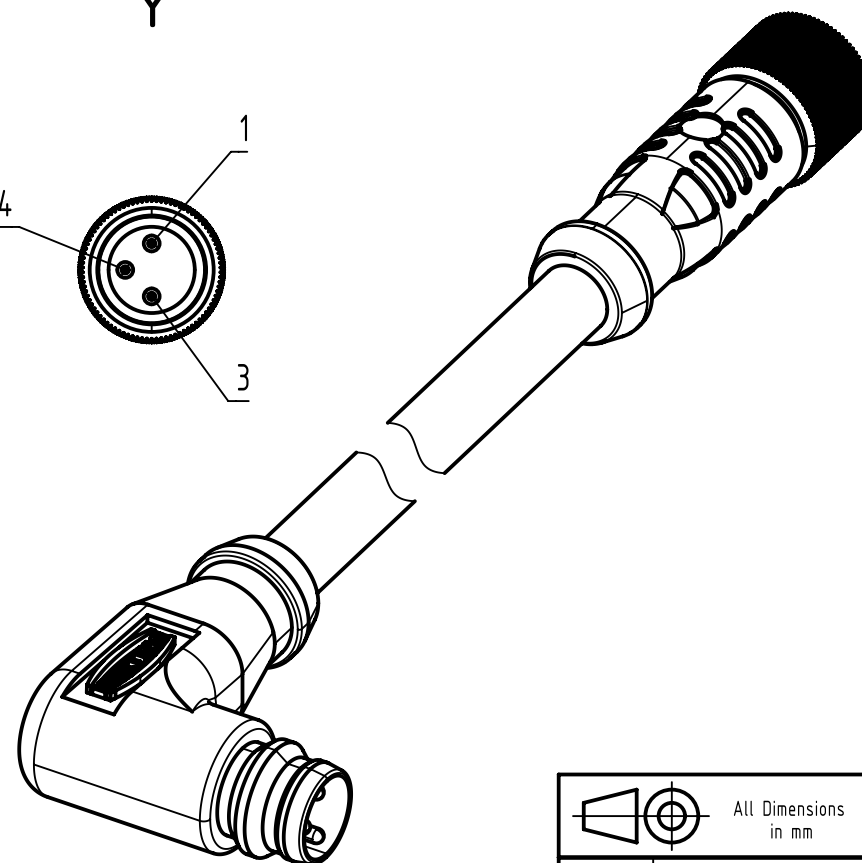

Connector Location A

Connector Location B

X

Y

Loading-Plan:

- 1 — Brown — 1
- 3 — Blue — 3
- 4 — Black — 4

6.0 to 100	±1%
0.6 to 5.9	+0.04
0.2 to 0.5	+0.02
<b>a [m]</b>	<b>Tolerance</b>

length in "1m" step	100	XXX=000
	99	XXX=990
	...	...
	12	XXX=120
	11	XXX=110
length in "0.1m" step	10	XXX=100
	9.9	XXX=099
	9.8	XXX=098
	...	...
	0.5	XXX=005
	0.4	XXX=004
	0.3	XXX=003
0.2	XXX=002	
<b>Step</b>	<b>a [m]</b>	<b>XXX</b>

3x0.25mm <sup>2</sup> , PUR, black	2136D3D5328XXX
<b>Type of cable</b>	<b>Part no.</b>

- Protection level: IP 65
- Temperature range: -40°C...+85°C

	All Dimensions in mm	Tech. Character.		Free size tol.		According to production drawing	
	All rights reserved Department HCS - RO	Created by MUNTEANV Muntean	Inspected by MUNTEANV Muntean	Standardisation MUNTEANV Muntean	Date 2018-06-08	State Final Release	
HARTING Customised Solutions D-32339 Espelkamp		Title M8 Cable Assembly			Doc-Key / ECM-Nr. 100710200/UGD/000/C 500000136135		
		Type TB	Number 2136D3D5328XXX		Rev. C	Page 1/1	