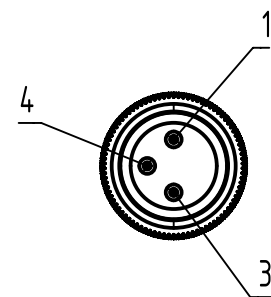

Connector Location A

Connector Location B

X

Y

Loading-Plan:

- 1 — Brown — 1
- 3 — Blue — 3
- 4 — Black — 4

6.0 to 100	±1%
0.6 to 5.9	+0.04
0.2 to 0.5	+0.02
<b>a [m]</b>	<b>Tolerance</b>

length in "1m" step	100	XXX=000
	99	XXX=990
	...	...
	12	XXX=120
	11	XXX=110
length in "0.1m" step	10	XXX=100
	9.9	XXX=099
	9.8	XXX=098
	...	...
	0.5	XXX=005
	0.4	XXX=004
	0.3	XXX=003
0.2	XXX=002	
<b>Step</b>	<b>a [m]</b>	<b>XXX</b>

3x0.25mm <sup>2</sup> , PUR, black	2136D3D5328XXX
<b>Type of cable</b>	<b>Part no.</b>

- Protection level: IP 65
- Temperature range: -40°C...+85°C

	All Dimensions in mm	Tech. Character.		Free size tol.		According to production drawing	
	All rights reserved Department HCS - RO	Created by MUNTEANV Muntean	Inspected by MUNTEANV Muntean	Standardisation MUNTEANV Muntean	Date 2018-06-08	State Final Release	
HARTING Customised Solutions D-32339 Espelkamp		Title M8 Cable Assembly			Doc-Key / ECM-Nr. 100710200/UGD/000/C 500000136135		
		Type TB	Number 2136D3D5328XXX		Rev. C	Page 1/1	