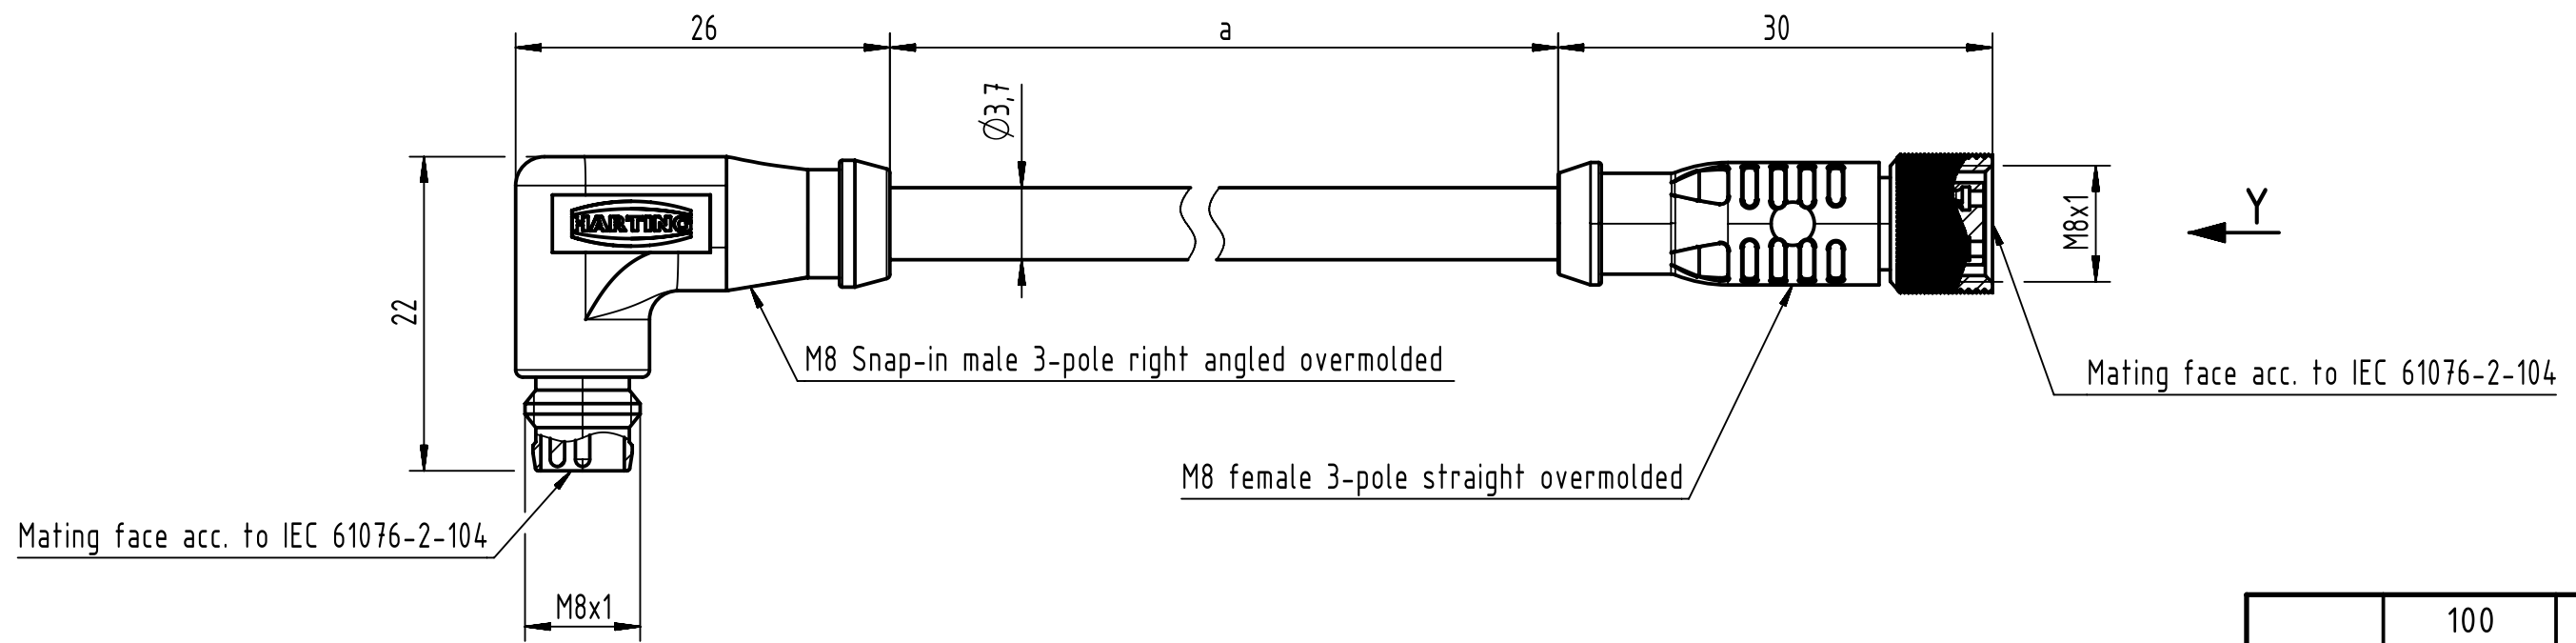

Connector Location A

Connector Location B

X

Y

Loading-Plan:

- 1 — Brown — 1
- 3 — Blue — 3
- 4 — Black — 4

6.0 to 100	±1%
0.6 to 5.9	+0.04
0.2 to 0.5	+0.02
<b>a [m]</b>	<b>Tolerance</b>

length in "1m" step	100	XXX=000
	99	XXX=990
	...	...
	12	XXX=120
	11	XXX=110
length in "0.1m" step	10	XXX=100
	9.9	XXX=099
	9.8	XXX=098
	...	...
	0.5	XXX=005
	0.4	XXX=004
	0.3	XXX=003
0.2	XXX=002	
<b>Step</b>	<b>a [m]</b>	<b>XXX</b>

3x0.25mm <sup>2</sup> , PUR, black	2136D3D5328XXX
<b>Type of cable</b>	<b>Part no.</b>

- Protection level: IP 65
- Temperature range: -40°C...+85°C

	All Dimensions in mm	Tech. Character.		Free size tol.		According to production drawing	
	All rights reserved Department HCS - RO	Created by MUNTEANV Muntean	Inspected by MUNTEANV Muntean	Standardisation MUNTEANV Muntean	Date 2018-06-08	State Final Release	
HARTING Customised Solutions D-32339 Espelkamp		Title M8 Cable Assembly			Doc-Key / ECM-Nr. 100710200/UGD/000/C 500000136135		
		Type TB	Number 2136D3D5328XXX		Rev. C	Page 1/1	