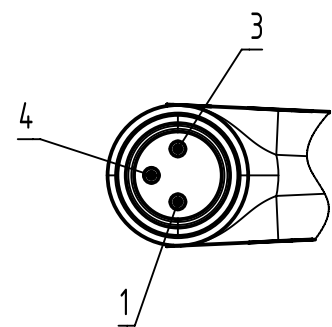

Connector Location A

Connector Location B

X

Y

Loading-Plan:

- 1 — Brown — 1
- 3 — Blue — 3
- 4 — Black — 4

6.0 to 100	±1%
0.6 to 5.9	+0.04
0.2 to 0.5	+0.02
<b>a [m]</b>	<b>Tolerance</b>

length in "1m" step	100	XXX=000
	99	XXX=990
	...	...
	12	XXX=120
	11	XXX=110
length in "0.1m" step	10	XXX=100
	9.9	XXX=099
	9.8	XXX=098
	...	...
	0.5	XXX=005
	0.4	XXX=004
	0.3	XXX=003
0.2	XXX=002	
<b>Step</b>	<b>a [m]</b>	<b>XXX</b>

3x0.25mm <sup>2</sup> , PUR, black	2136D3D5328XXX
<b>Type of cable</b>	<b>Part no.</b>

- Protection level: IP 65
- Temperature range: -40°C...+85°C

	All Dimensions in mm	Tech. Character.		Free size tol.		According to production drawing	
	All rights reserved Department HCS - RO	Created by MUNTEANV Muntean	Inspected by MUNTEANV Muntean	Standardisation MUNTEANV Muntean	Date 2018-06-08	State Final Release	
HARTING Customised Solutions D-32339 Espelkamp		Title M8 Cable Assembly			Doc-Key / ECM-Nr. 100710200/UGD/000/C 500000136135		
		Type TB	Number 2136D3D5328XXX		Rev. C	Page 1/1	