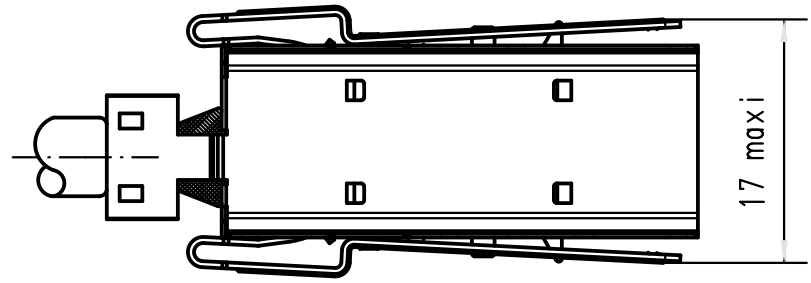

PACKAGING PIECE PARTS

AFTER LATCHES OPENING

(39)

first mate-last break pin(2c)

recommended cable
 outer insulation diameter 5.33+/-0.25mm
 wire insulation diameter
 0.50 to 0.65mm for 1c and 2c contacts
 0.65 to 0.80mm for others
 wire conductor AWG28/7-AWG30/7-AWG30/1

twisting (from 20° to 45°) of front stop over central blade is recommended.

Alle Rechte vorbehalten/ All rights reserved

				Det.	Name	 har.link® DS-Link cable free male IDC connector with two locking levers	All Dim. in mm Orig. Size DIN A 3	Moßstab/ Scale 5:1
				Detail.	05-JAN-01 JB			
EC01859	07-MAY-10	JB	Insp.					Blatt/ Page 1/1
33256	08-NOV-05	JB	Stand.					
27968	16-JAN-01	JB						
27966	05-JAN-01	JB						
Mod.	Det.	Name	HARTING EURL F-95972 Paris				TB 27 11 161 8001	Sub. TB 27 11 161 8001.02