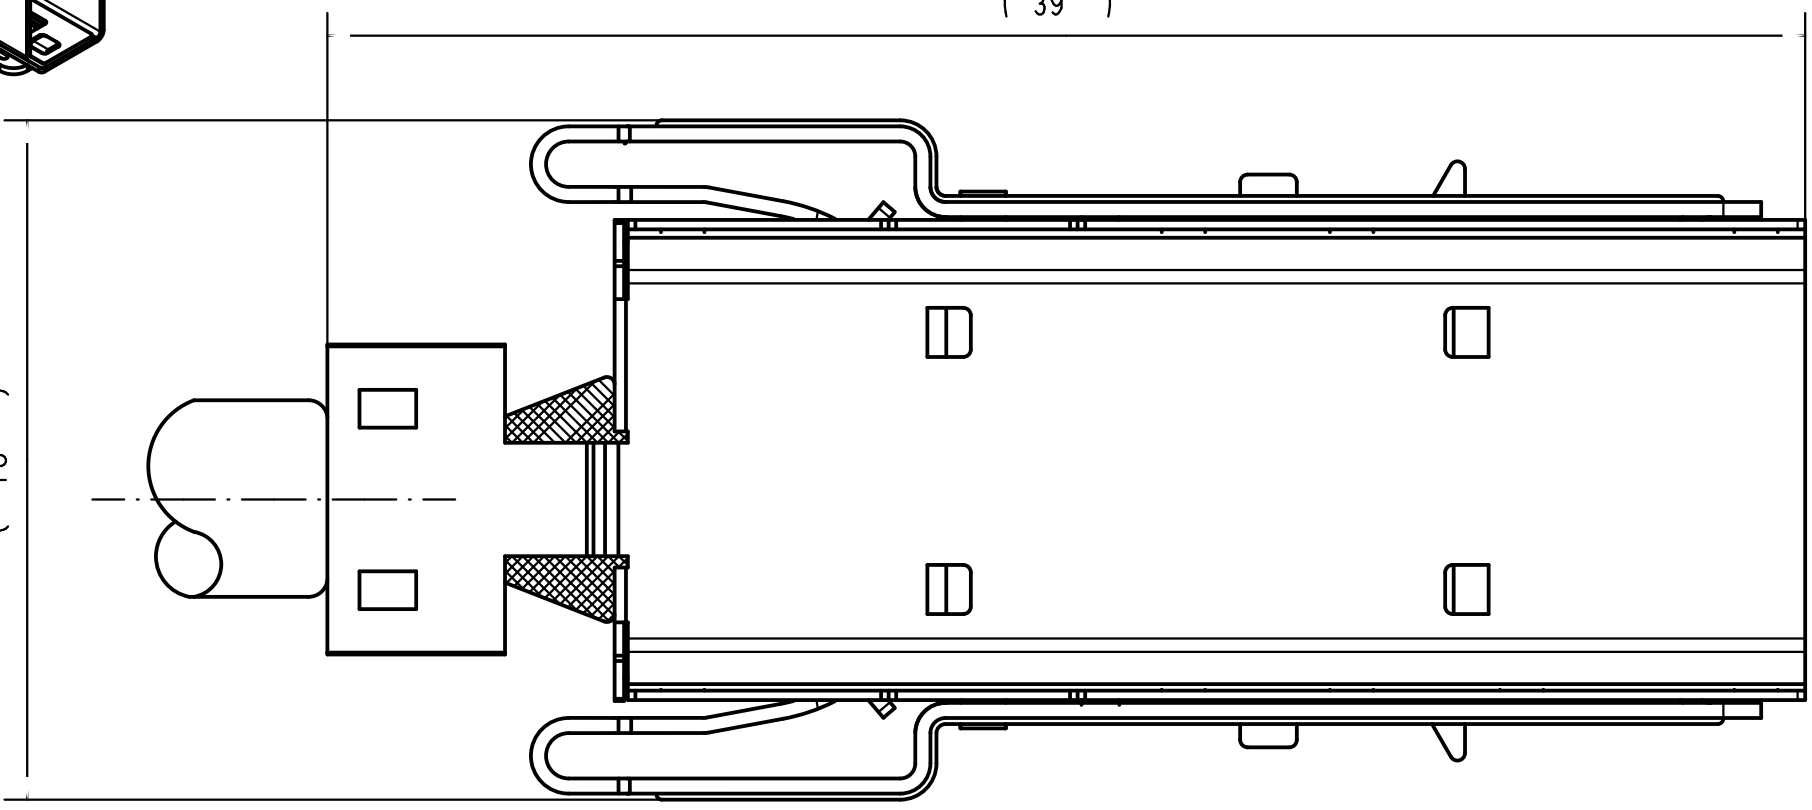

PACKAGING PIECE PARTS

AFTER LATCHES OPENING

(39)

first mate-last break pin(2c)

recommended cable
 outer insulation diameter 5.33+/-0.25mm
 wire insulation diameter
 0.50 to 0.65mm for 1c and 2c contacts
 0.65 to 0.80mm for others
 wire conductor AWG28/7-AWG30/7-AWG30/1

twisting (from 20° to 45°) of front stop over central blade is recommended.

Alle Rechte vorbehalten/ All rights reserved

				Det.	Name	 har.link® DS-Link cable free male IDC connector with two locking levers	All Dim. in mm Orig. Size DIN A 3	Moßstab/ Scale 5:1
				Detail.	05-JAN-01 JB			
EC01859	07-MAY-10	JB	Insp.					Blatt/ Page 1/1
33256	08-NOV-05	JB	Stand.					
27968	16-JAN-01	JB						
27966	05-JAN-01	JB						
Mod.	Det.	Name	HARTING EURL F-95972 Paris				TB 27 11 161 8001	Sub. TB 27 11 161 8001.02