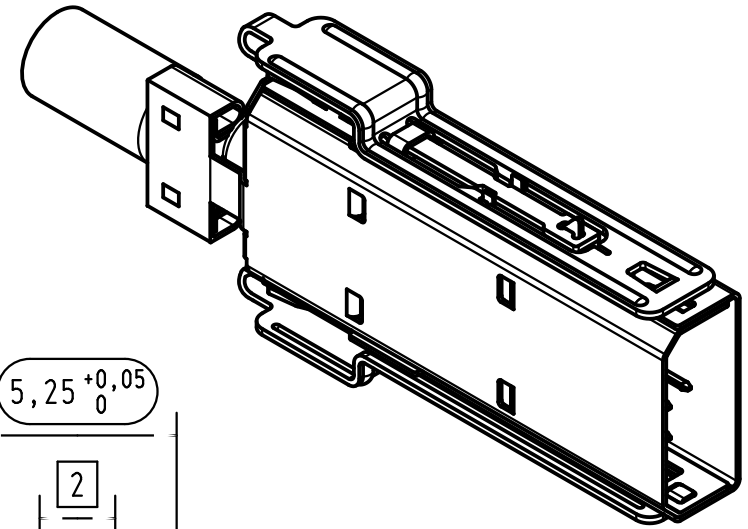

PACKAGING PIECE PARTS

AFTER LATCHES OPENING

(39)

first mate-last break pin(2c)

recommended cable
 outer insulation diameter 5.33+/-0.25mm
 wire insulation diameter
 0.50 to 0.65mm for 1c and 2c contacts
 0.65 to 0.80mm for others
 wire conductor AWG28/7-AWG30/7-AWG30/1

twisting (from 20° to 45°) of front stop over central blade is recommended.

Alle Rechte vorbehalten/ All rights reserved

				Det.	Name	 har.link® DS-Link cable free male IDC connector with two locking levers	All Dim. in mm Orig. Size DIN A 3	Moßstab/ Scale 5:1
				Detail.	05-JAN-01 JB			
EC01859	07-MAY-10	JB	Insp.					Blatt/ Page 1/1
33256	08-NOV-05	JB	Stand.					
27968	16-JAN-01	JB						
27966	05-JAN-01	JB						
Mod.	Det.	Name	HARTING EURL F-95972 Paris				TB 27 11 161 8001	Sub. TB 27 11 161 8001.02