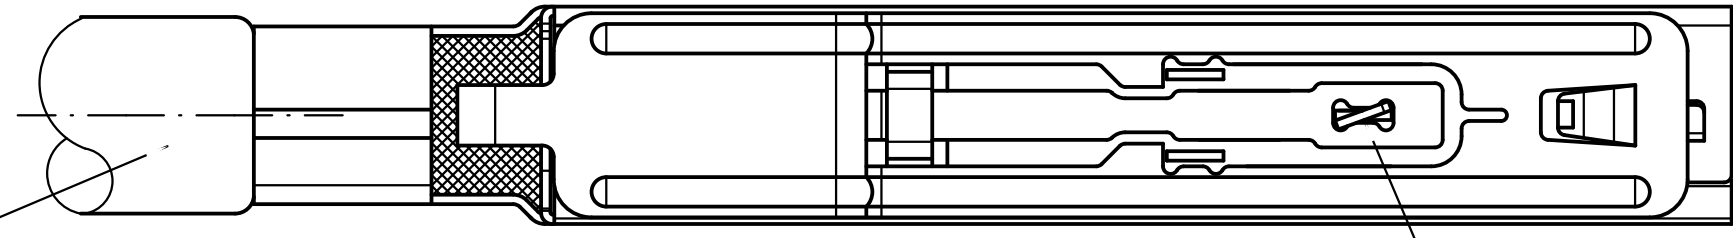

PACKAGING PIECE PARTS

AFTER LATCHES OPENING

(39)

first mate-last break pin(2c)

recommended cable
 outer insulation diameter 5.33+/-0.25mm
 wire insulation diameter
 0.50 to 0.65mm for 1c and 2c contacts
 0.65 to 0.80mm for others
 wire conductor AWG28/7-AWG30/7-AWG30/1

twisting (from 20° to 45°) of front stop over central blade is recommended.

Alle Rechte vorbehalten/ All rights reserved

				Det.	Name	 har.link® DS-Link cable free male IDC connector with two locking levers	All Dim. in mm Orig. Size DIN A 3	Moßstab/ Scale 5:1
				Detail.	05-JAN-01 JB			
EC01859	07-MAY-10	JB	Insp.					Blatt/ Page 1/1
33256	08-NOV-05	JB	Stand.					
27968	16-JAN-01	JB						
27966	05-JAN-01	JB						
Mod.	Det.	Name	HARTING EURL F-95972 Paris				TB 27 11 161 8001	Sub. TB 27 11 161 8001.02