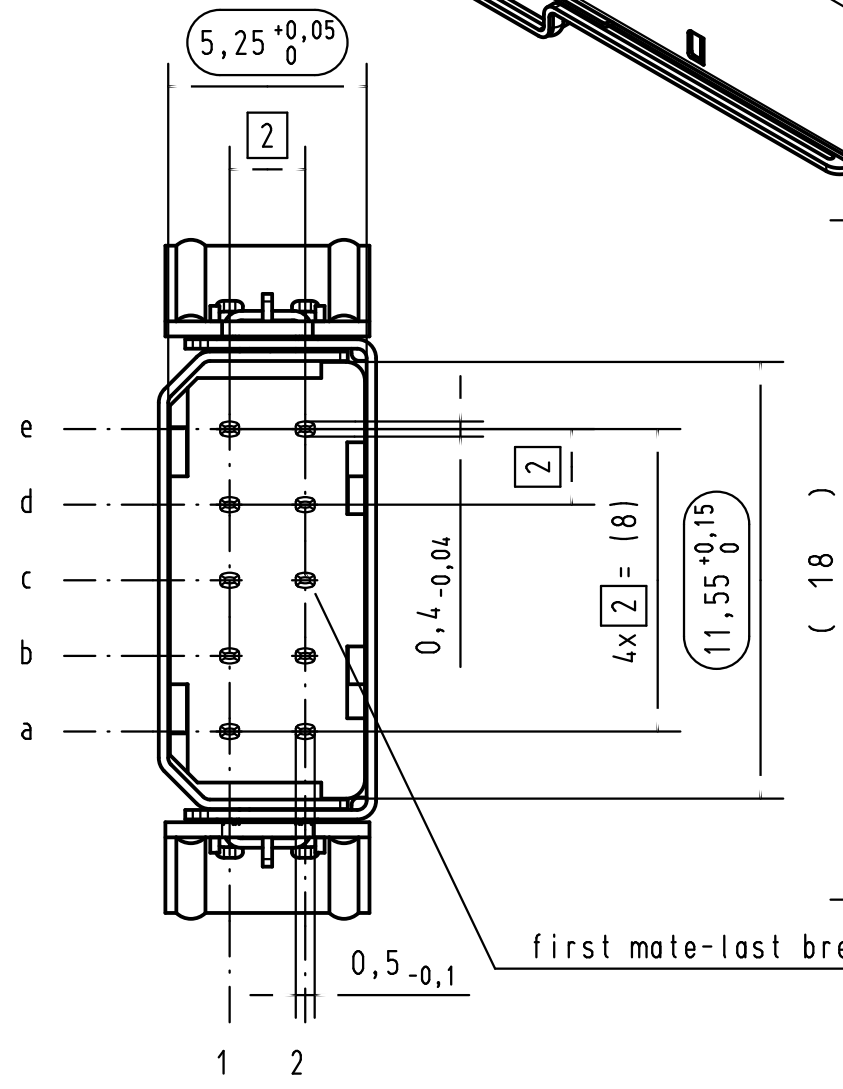

PACKAGING PIECE PARTS

AFTER LATCHES OPENING

(39)

first mate-last break pin(2c)

recommended cable
 outer insulation diameter 5.33+/-0.25mm
 wire insulation diameter
 0.50 to 0.65mm for 1c and 2c contacts
 0.65 to 0.80mm for others
 wire conductor AWG28/7-AWG30/7-AWG30/1

twisting (from 20° to 45°) of front stop over central blade is recommended.

Alle Rechte vorbehalten/ All rights reserved

				Det.	Name	 har.link® DS-Link cable free male IDC connector with two locking levers	All Dim. in mm Orig. Size DIN A 3	Moßstab/ Scale 5:1
				Detail.	05-JAN-01 JB			
EC01859	07-MAY-10	JB	Insp.					Blatt/ Page 1/1
33256	08-NOV-05	JB	Stand.					
27968	16-JAN-01	JB						
27966	05-JAN-01	JB						
Mod.	Det.	Name	HARTING EURL F-95972 Paris				TB 27 11 161 8001	Sub. TB 27 11 161 8001.02