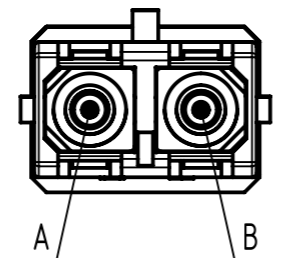

Connector Location A

Connector Location B

X
male
(without protection cap)

Y
male
(without protection cap)

Loading-Plan
A — black — B
B — orange — A

- Protection level: IP20

6	3302211020001	POF Fiber optic cable, MM 2-channel, 2P 980/1000, green, Ø8 mm	20
5	33022110150001		15
4	33022110100001		10
3	33022110050001		5
2	33022110020001		2
1	33022110010001		1
Cont. no.	Part no.	Type of cable	Dim. a[m]

	All rights reserved Department HCS - RO	Tech. Character.		Free size tol.		According to production drawing	
		Created by STOCEVIC Stocheci	Inspected by COSTEA Costea	Standardisation MUNTEANV Muntean	Date 2018-11-20	State Final Release	
HARTING Customised Solutions D-32339 Espelkamp		Title SCRJ Cable Assembly			Doc-Key / ECM-Nr. 100222053/UGD/005/D 500000143543		
		Type TB	Number 3302211XXX0001		Rev. D	Page 1/1	