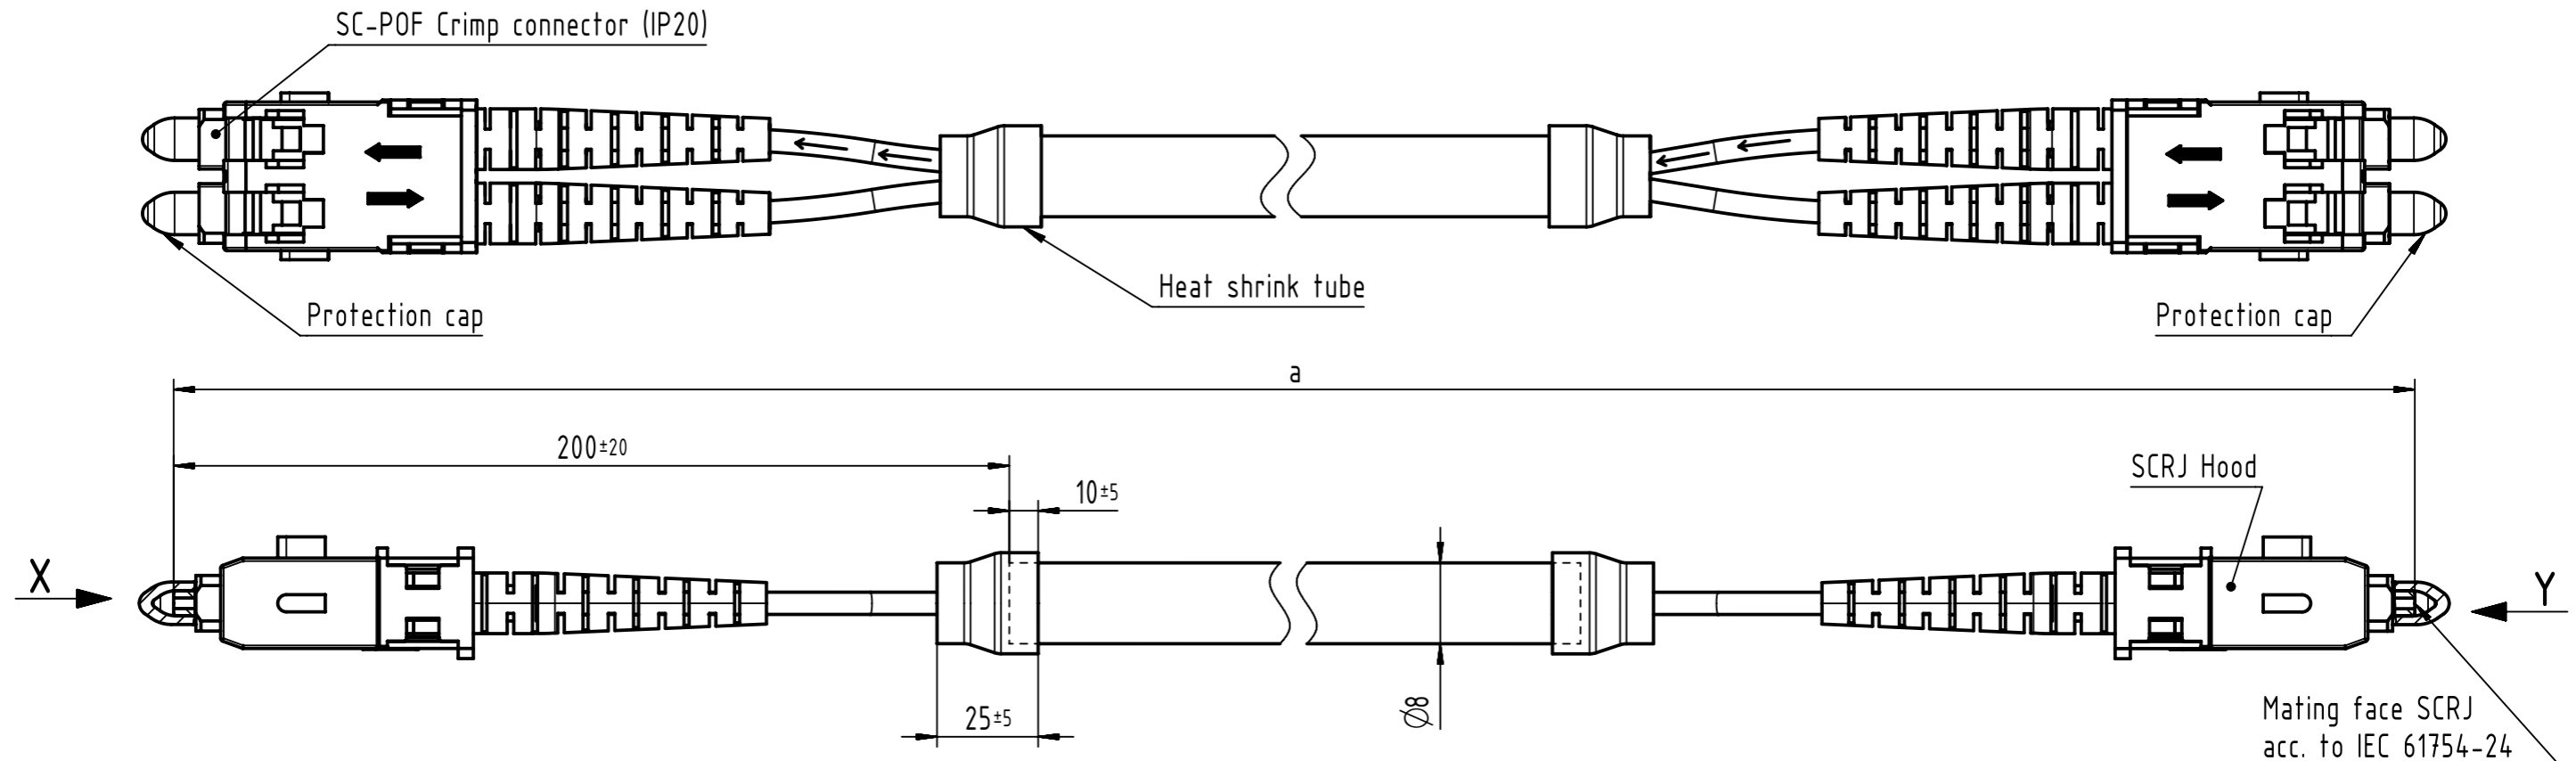

Connector Location A

Connector Location B

X
male
(without protection cap)

Y
male
(without protection cap)

Loading-Plan
A — black — B
B — orange — A

- Protection level: IP20

6	3302211020001	POF Fiber optic cable, MM 2-channel, 2P 980/1000, green, Ø8 mm	20
5	33022110150001		15
4	33022110100001		10
3	33022110050001		5
2	33022110020001		2
1	33022110010001		1
Cont. no.	Part no.	Type of cable	Dim. a[m]

	All rights reserved Department HCS - RO	Tech. Character.		Free size tol.		According to production drawing	
		Created by STOCEVIC Stocheci	Inspected by COSTEA Costea	Standardisation MUNTEANV Muntean	Date 2018-11-20	State Final Release	
HARTING Customised Solutions D-32339 Espelkamp		Title SCRJ Cable Assembly			Doc-Key / ECM-Nr. 100222053/UGD/005/D 500000143543		
		Type TB	Number 3302211XXX0001		Rev. D	Page 1/1	