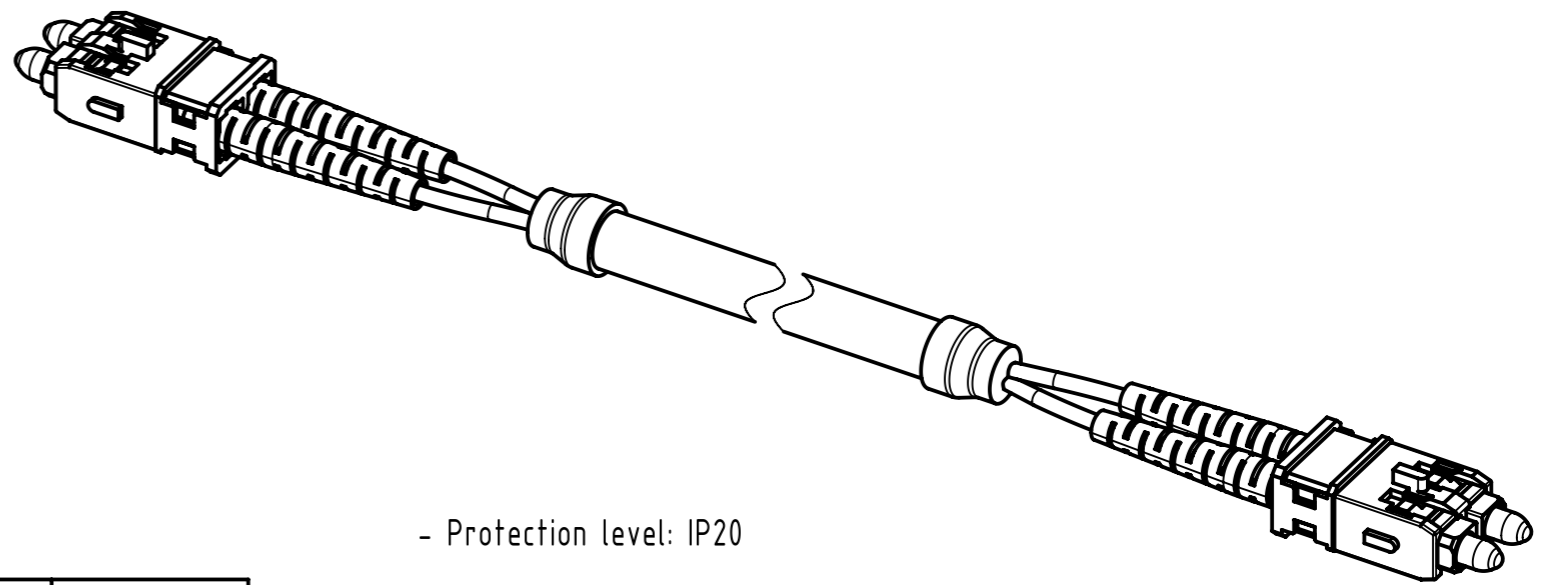

Connector Location A

Connector Location B

X
male
(without protection cap)

Y
male
(without protection cap)

Loading-Plan
A — black — B
B — orange — A

- Protection level: IP20

6	3302211020001	POF Fiber optic cable, MM 2-channel, 2P 980/1000, green, Ø8 mm	20
5	33022110150001		15
4	33022110100001		10
3	33022110050001		5
2	33022110020001		2
1	33022110010001		1
Cont. no.	Part no.	Type of cable	Dim. a[m]

	All rights reserved Department HCS - RO	Tech. Character.		Free size tol.		According to production drawing	
		Created by STOCEVIC Stocheci	Inspected by COSTEA Costea	Standardisation MUNTEANV Muntean	Date 2018-11-20	State Final Release	
HARTING Customised Solutions D-32339 Espelkamp		Title SCRJ Cable Assembly			Doc-Key / ECM-Nr. 100222053/UGD/005/D 500000143543		
		Type TB	Number 3302211XXX0001		Rev. D	Page 1/1	