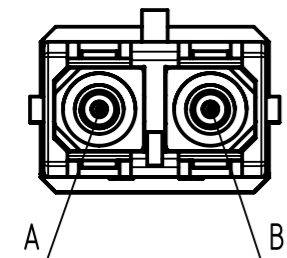

Connector Location A

Connector Location B

X
male
(without protection cap)

Y
male
(without protection cap)

Loading-Plan
A — black — B
B — orange — A

- Protection level: IP20

6	3302211020001	POF Fiber optic cable, MM 2-channel, 2P 980/1000, green, Ø8 mm	20
5	33022110150001		15
4	33022110100001		10
3	33022110050001		5
2	33022110020001		2
1	33022110010001		1
Cont. no.	Part no.	Type of cable	Dim. a[m]

	All rights reserved Department HCS - RO	Tech. Character.		Free size tol.		According to production drawing	
		Created by STOCEVIC Stocheci	Inspected by COSTEA Costea	Standardisation MUNTEANV Muntean	Date 2018-11-20	State Final Release	
HARTING Customised Solutions D-32339 Espelkamp		Title SCRJ Cable Assembly			Doc-Key / ECM-Nr. 100222053/UGD/005/D 500000143543		
		Type TB	Number 3302211XXX0001		Rev. D	Page 1/1	