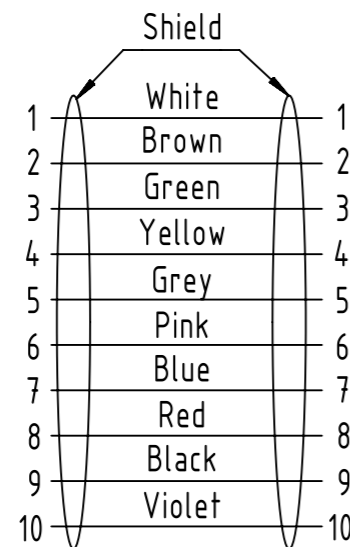

Connector Location A

Connector Location B

X

Loading-Plan
acc. to DIN 47100

Y

6.0 to 100	±1%
0.6 to 5.9	+0.04
0.2 to 0.5	+0.02
a [m]	Tolerance

length in "1m" step	100	XXX=000
	99	XXX=990
	.	.
	12	XXX=120
length in "0.1m" step	11	XXX=110
	10	XXX=100
	9.9	XXX=099
	9.8	XXX=098
	.	.
	0.5	XXX=005
	0.4	XXX=004
	0.3	XXX=003
	0.2	XXX=002
Step	a [m]	XXX

HELU Signal PUR cable
10x0.14mm², grey

Type of cable

33481111A21XXX

Part no.

- Protection level: IP20
- Temperature range: -40°C...+80°C
- Contact material: copper alloy
- Contact area: Gold 0.2µm min.

	All rights reserved	Created by STOCHECIC	Inspected by COSTEA	Standardisation AVRAM	Date 2018-01-12	State Final Release
	Department HCS - RO	Title ix Industrial Type B PUR cable assembly				Doc-Key / ECM-Nr. 100758988/UGD/000/A 500000129886
HARTING Customised Solutions D-32339 Espelkamp		Type TB	Number 33481111A21XXX		Rev. A	Page 1/1