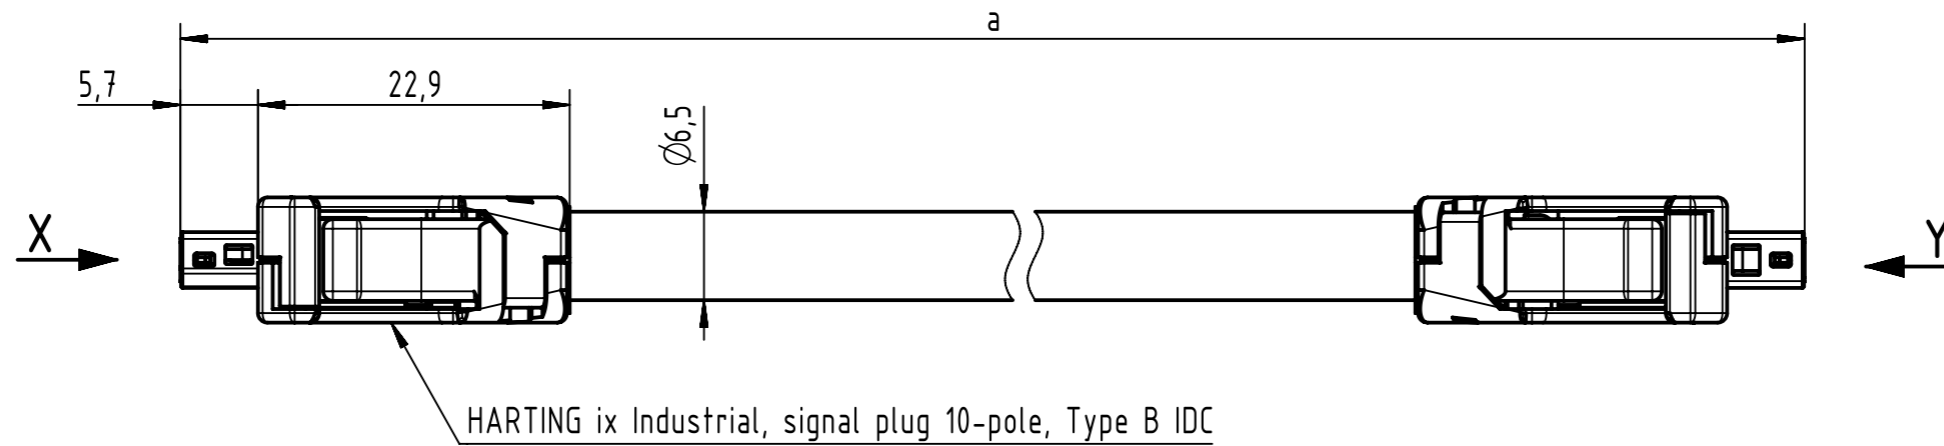

Connector Location A

Connector Location B

X

Loading-Plan
acc. to DIN 47100

Y

6.0 to 100	±1%
0.6 to 5.9	+0.04
0.2 to 0.5	+0.02
a [m]	Tolerance

length in "1m" step	100	XXX=000
	99	XXX=990
	.	.
	12	XXX=120
length in "0.1m" step	11	XXX=110
	10	XXX=100
	9.9	XXX=099
	9.8	XXX=098
	.	.
	0.5	XXX=005
	0.4	XXX=004
	0.3	XXX=003
	0.2	XXX=002
Step	a [m]	XXX

HELU Signal PUR cable
10x0.14mm², grey

Type of cable

33481111A21XXX

Part no.

- Protection level: IP20
- Temperature range: -40°C...+80°C
- Contact material: copper alloy
- Contact area: Gold 0.2µm min.

	All rights reserved	Created by STOCHECIC	Inspected by COSTEA	Standardisation AVRAM	Date 2018-01-12	State Final Release
	Department HCS - RO	Title ix Industrial Type B PUR cable assembly				Doc-Key / ECM-Nr. 100758988/UGD/000/A 500000129886
HARTING Customised Solutions D-32339 Espelkamp		Type TB	Number 33481111A21XXX		Rev. A	Page 1/1