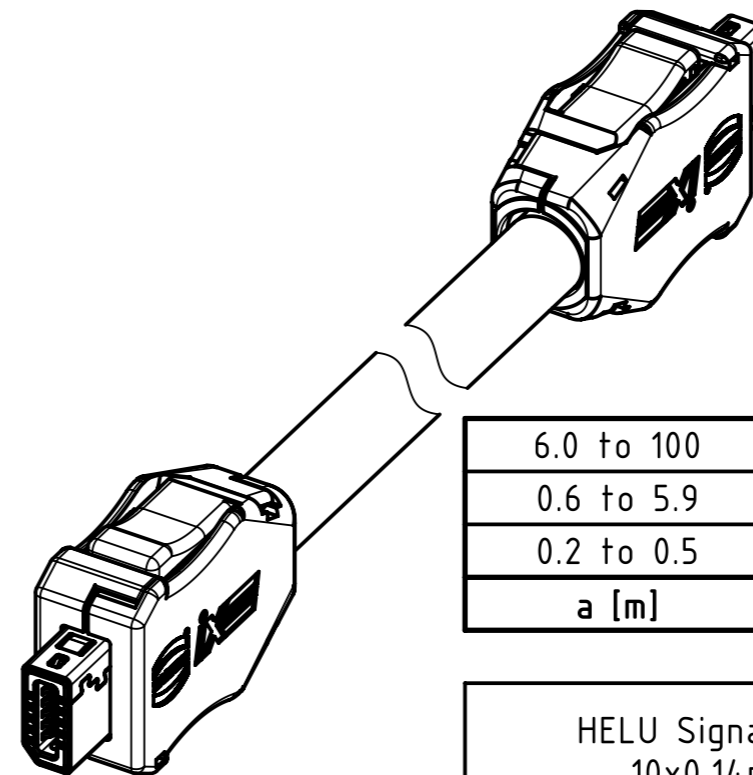

Connector Location A

Connector Location B

X

Loading-Plan
acc. to DIN 47100

Y

6.0 to 100	±1%
0.6 to 5.9	+0.04
0.2 to 0.5	+0.02
a [m]	Tolerance

length in "1m" step	100	XXX=000
	99	XXX=990
	.	.
	12	XXX=120
length in "0.1m" step	11	XXX=110
	10	XXX=100
	9.9	XXX=099
	9.8	XXX=098
	.	.
	0.5	XXX=005
	0.4	XXX=004
	0.3	XXX=003
	0.2	XXX=002
Step	a [m]	XXX

HELU Signal PUR cable
10x0.14mm², grey

Type of cable

33481111A21XXX

Part no.

- Protection level: IP20
- Temperature range: -40°C...+80°C
- Contact material: copper alloy
- Contact area: Gold 0.2µm min.

	All rights reserved	Created by STOCHECIC	Inspected by COSTEA	Standardisation AVRAM	Date 2018-01-12	State Final Release
	Department HCS - RO	Title ix Industrial Type B PUR cable assembly				Doc-Key / ECM-Nr. 100758988/UGD/000/A 500000129886
HARTING Customised Solutions D-32339 Espelkamp		Type TB	Number 33481111A21XXX		Rev. A	Page 1/1