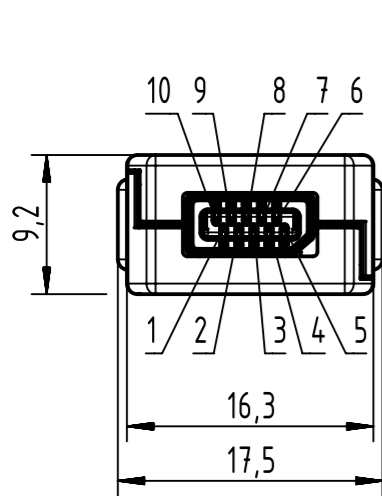

Connector Location A

Connector Location B

X

Loading-Plan
acc. to DIN 47100

Y

6.0 to 100	±1%
0.6 to 5.9	+0.04
0.2 to 0.5	+0.02
a [m]	Tolerance

length in "1m" step	100	XXX=000
	99	XXX=990
	.	.
	12	XXX=120
length in "0.1m" step	11	XXX=110
	10	XXX=100
	9.9	XXX=099
	9.8	XXX=098
	.	.
	0.5	XXX=005
	0.4	XXX=004
	0.3	XXX=003
	0.2	XXX=002
Step	a [m]	XXX

HELU Signal PUR cable
10x0.14mm², grey

Type of cable

33481111A21XXX

Part no.

- Protection level: IP20
- Temperature range: -40°C...+80°C
- Contact material: copper alloy
- Contact area: Gold 0.2µm min.

	All rights reserved	Created by STOCHECIC	Inspected by COSTEA	Standardisation AVRAM	Date 2018-01-12	State Final Release
	Department HCS - RO	Title ix Industrial Type B PUR cable assembly				Doc-Key / ECM-Nr. 100758988/UGD/000/A 500000129886
HARTING Customised Solutions D-32339 Espelkamp		Type TB	Number 33481111A21XXX		Rev. A	Page 1/1