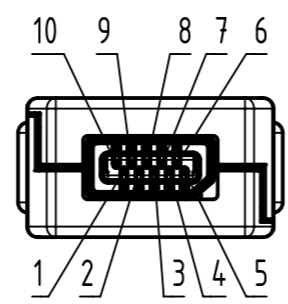

Connector Location A

Connector Location B

X

Loading-Plan
acc. to DIN 47100

Y

6.0 to 100	±1%
0.6 to 5.9	+0.04
0.2 to 0.5	+0.02
a [m]	Tolerance

length in "1m" step	100	XXX=000
	99	XXX=990
	.	.
	12	XXX=120
length in "0.1m" step	11	XXX=110
	10	XXX=100
	9.9	XXX=099
	9.8	XXX=098
	.	.
	0.5	XXX=005
	0.4	XXX=004
	0.3	XXX=003
	0.2	XXX=002
Step	a [m]	XXX

HELU Signal PUR cable
10x0.14mm², grey

Type of cable

33481111A21XXX

Part no.

- Protection level: IP20
- Temperature range: -40°C...+80°C
- Contact material: copper alloy
- Contact area: Gold 0.2µm min.

	All rights reserved	Created by STOCHECIC	Inspected by COSTEA	Standardisation AVRAM	Date 2018-01-12	State Final Release
	Department HCS - RO	Title ix Industrial Type B PUR cable assembly				Doc-Key / ECM-Nr. 100758988/UGD/000/A 500000129886
HARTING Customised Solutions D-32339 Espelkamp		Type TB	Number 33481111A21XXX		Rev. A	Page 1/1