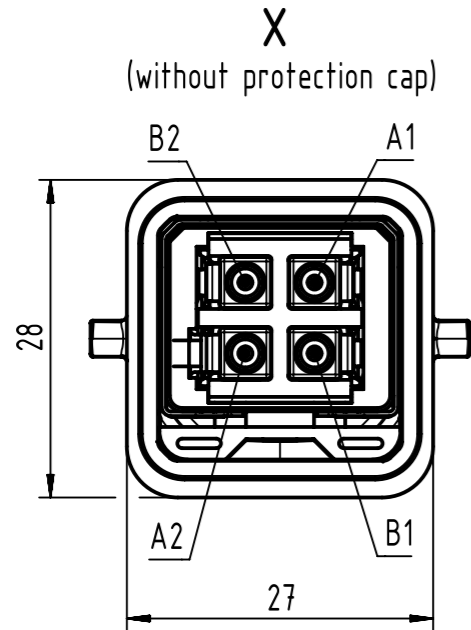

Protection cap  
Mating face acc. to IEC 61754-20

Han 3A 2xLC Duplex (metal)

**Loading-Plan**

- A1 grey 1  
(interior turquoise)
- B1 grey 2  
(interior white)
- A2 grey 3  
(interior white)
- B2 grey 4  
(interior white)

-Protection level: IP67/65  
-Temperature range: -20°C ... +60°C

9	33541113000002	F.O. breakout cable multi-mode, 4-chanel, 4G50/125, black	300
8	33541111000002		100
7	33541110600002		60
6	33541110500002		50
5	33541110400002		40
4	33541110200002		20
3	33541110100002		10
2	33541110050002		5
1	33541110010002		1
<b>Cont. No.</b>	<b>Part - no.</b>	<b>Type of cable</b>	<b>Dim. a[m]</b>

	All rights reserved Department EC PD - RO		Created by MUNTEANV		Inspected by AVRAM		Standardisation HOFFMANN		Date 2015-10-08		State Final Release	
	Title Han 3A LC Cable Assembly								Doc-Key / ECM-Nr. 100178844/UGD/013/B 50000095278			
HARTING Electronics GmbH D-32339 Espelkamp		Type TB		Number 3354111XXX0002		Rev. B		Page 1/1				