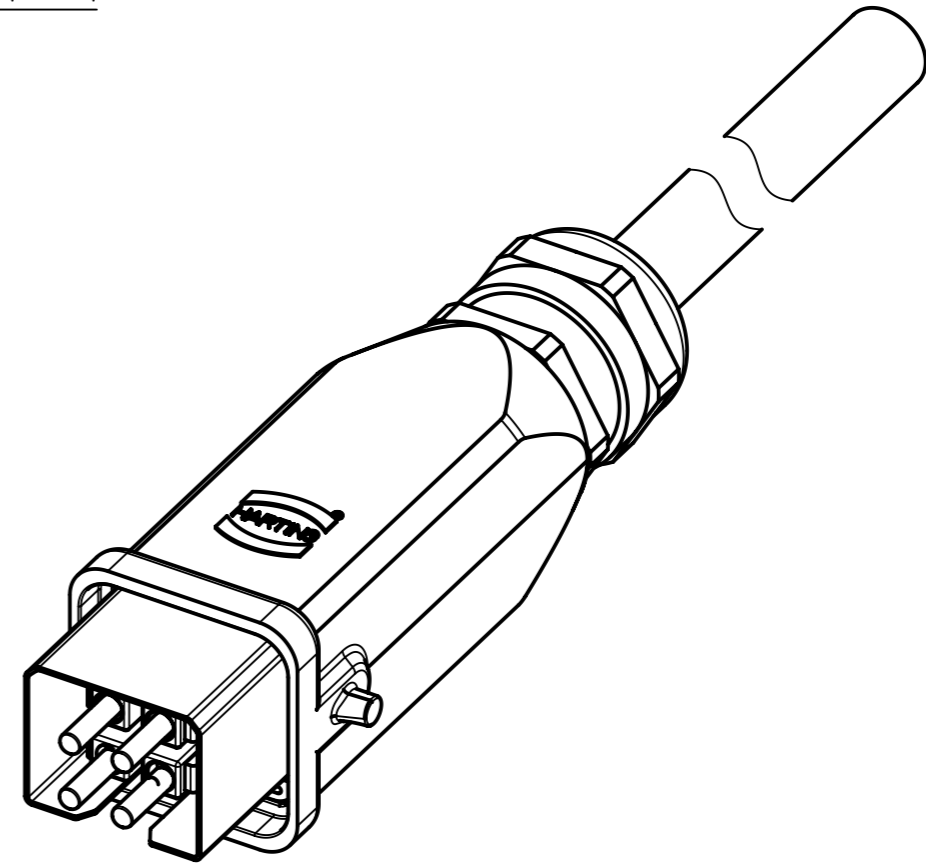

Protection cap  
Mating face acc. to IEC 61754-20

Han 3A 2xLC Duplex (metal)

**Loading-Plan**

- A1 grey 1  
(interior turquoise)
- B1 grey 2  
(interior white)
- A2 grey 3  
(interior white)
- B2 grey 4  
(interior white)

-Protection level: IP67/65  
-Temperature range: -20°C ... +60°C

9	33541113000002	F.O. breakout cable multi-mode, 4-chanel, 4G50/125, black	300
8	33541111000002		100
7	33541110600002		60
6	33541110500002		50
5	33541110400002		40
4	33541110200002		20
3	33541110100002		10
2	33541110050002		5
1	33541110010002		1
<b>Cont. No.</b>	<b>Part - no.</b>	<b>Type of cable</b>	<b>Dim. a[m]</b>

	All rights reserved Department EC PD - RO		Created by MUNTEANV		Inspected by AVRAM		Standardisation HOFFMANN		Date 2015-10-08		State Final Release	
	Title Han 3A LC Cable Assembly								Doc-Key / ECM-Nr. 100178844/UGD/013/B 50000095278			
HARTING Electronics GmbH D-32339 Espelkamp		Type TB		Number 3354111XXX0002		Rev. B		Page 1/1				