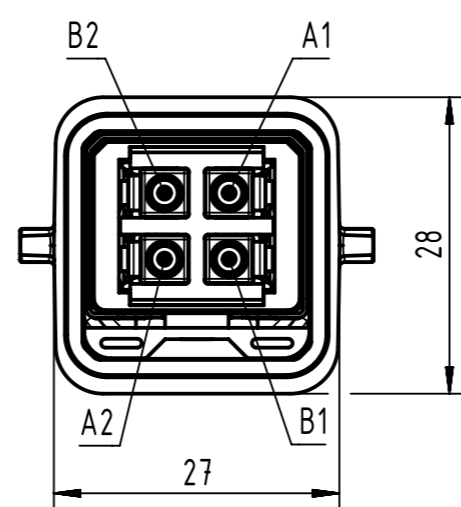

Connector Location A

Connector Location B

X
(without protection cap)

Y
(without protection cap)

Loading-Plan

A1 — yellow 1 — B2
 B1 — yellow 2 — A2
 A2 — yellow 3 — B1
 B2 — yellow 4 — A1

-Protection level: IP67/65
 -Temperature range: -25°C ... +70°C

9	33542113000001	F.O. breakout cable single mode, 4-channel, E9/125, PVC, black	300
8	33542111000001		100
7	33542110600001		60
6	33542110500001		50
5	33542110400001		40
4	33542110200001		20
3	33542110100001		10
2	33542110050001		5
1	33542110010001		1
Cont. no.	Part no.	Type of cable	Dim. a[m]

	All rights reserved Department HCS - RO	Created by MUNTEANV	Inspected by POPESCU	Standardisation AVRAM	Date 2017-03-23	State Final Release	
	Title Han 3A LC Cable Assembly		Type TB		Number 3354211XXX0001		
HARTING Customised Solutions D-32427 Minden		Tech. Character.		Free size tol.		According to production drawing	
Doc-Key / ECM-Nr. 100178844/UGD/014/B 500000117182						Rev. B	Page 1/1