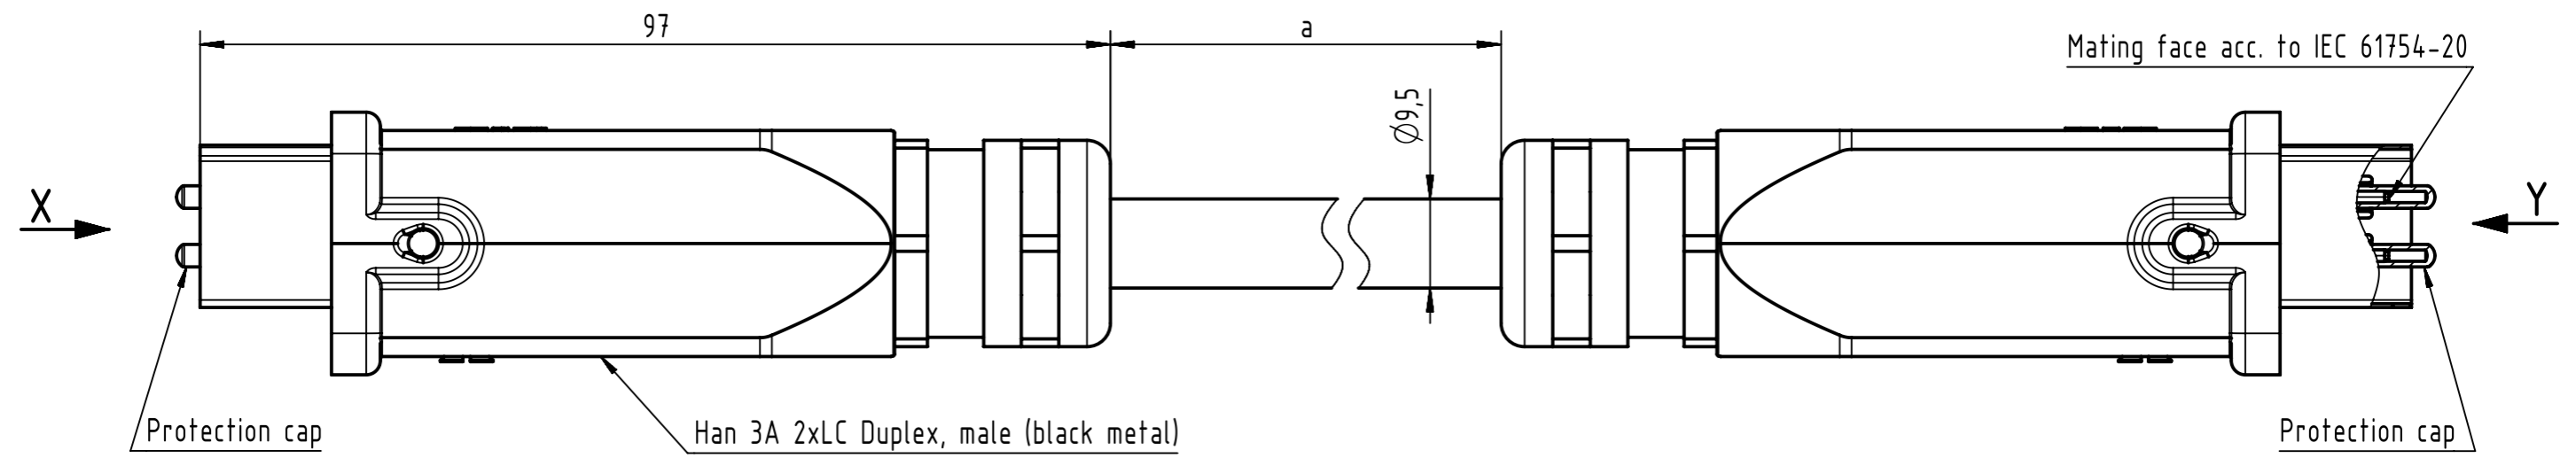

Connector Location A

Connector Location B

X
(without protection cap)

Y
(without protection cap)

Loading-Plan

A1 — yellow 1 — B2
 B1 — yellow 2 — A2
 A2 — yellow 3 — B1
 B2 — yellow 4 — A1

-Protection level: IP67/65
 -Temperature range: -25°C ... +70°C

	All rights reserved Department HCS - RO	Created by MUNTEANV	Inspected by POPESCU	Standardisation AVRAM	Date 2017-03-23	State Final Release	
	Title Han 3A LC Cable Assembly		Type TB		Number 3354211XXX0001		
HARTING Customised Solutions D-32427 Minden		Tech. Character.		Free size tol.		According to production drawing	
Doc-Key / ECM-Nr. 100178844/UGD/014/B 500000117182						Rev. B	Page 1/1