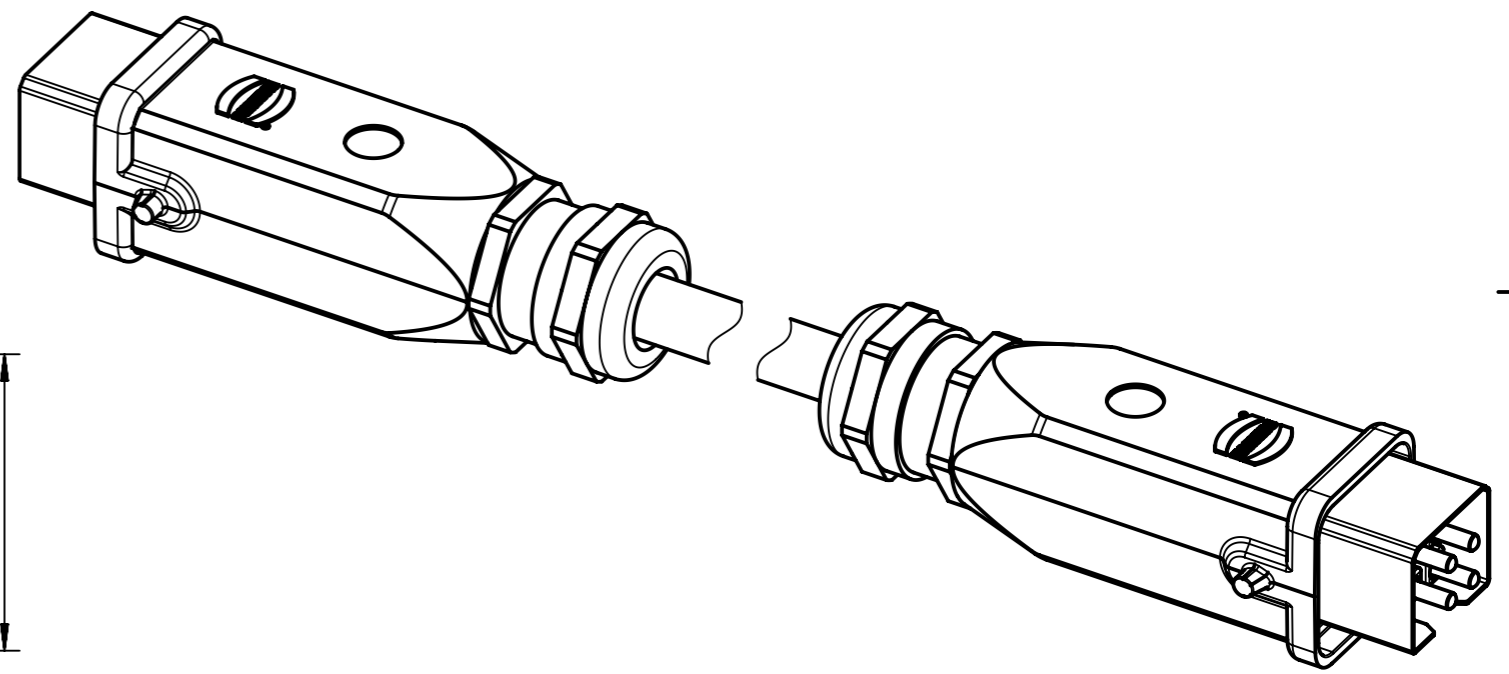

Connector Location A

Connector Location B

X
(without protection cap)

Y
(without protection cap)

Loading-Plan

A1 — yellow 1 — B2
 B1 — yellow 2 — A2
 A2 — yellow 3 — B1
 B2 — yellow 4 — A1

-Protection level: IP67/65
 -Temperature range: -25°C ... +70°C

9	33542113000001	F.O. breakout cable single mode, 4-channel, E9/125, PVC, black	300
8	33542111000001		100
7	33542110600001		60
6	33542110500001		50
5	33542110400001		40
4	33542110200001		20
3	33542110100001		10
2	33542110050001		5
1	33542110010001		1
Cont. no.	Part no.	Type of cable	Dim. a[m]

	All rights reserved Department HCS - RO	Created by MUNTEANV	Inspected by POPESCU	Standardisation AVRAM	Date 2017-03-23	State Final Release	
	Title Han 3A LC Cable Assembly		Type TB		Number 3354211XXX0001		
HARTING Customised Solutions D-32427 Minden		Tech. Character.		Free size tol.		According to production drawing	
Doc-Key / ECM-Nr. 100178844/UGD/014/B 500000117182						Rev. B	Page 1/1