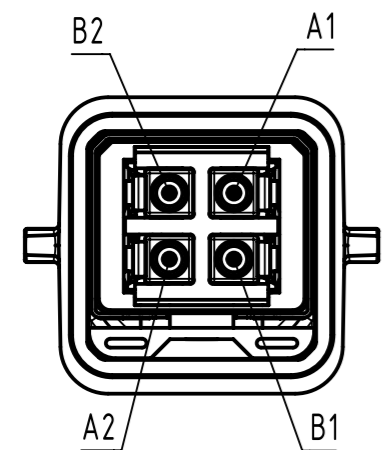

Connector Location A

Connector Location B

X
(without protection cap)

Y
(without protection cap)

Loading-Plan

A1 — yellow 1 — B2
 B1 — yellow 2 — A2
 A2 — yellow 3 — B1
 B2 — yellow 4 — A1

-Protection level: IP67/65
 -Temperature range: -25°C ... +70°C

9	33542113000001	F.O. breakout cable single mode, 4-channel, E9/125, PVC, black	300
8	33542111000001		100
7	33542110600001		60
6	33542110500001		50
5	33542110400001		40
4	33542110200001		20
3	33542110100001		10
2	33542110050001		5
1	33542110010001		1
Cont. no.	Part no.	Type of cable	Dim. a[m]

	All rights reserved Department HCS - RO	Created by MUNTEANV	Inspected by POPESCU	Standardisation AVRAM	Date 2017-03-23	State Final Release	
	Title Han 3A LC Cable Assembly		Type TB		Number 3354211XXX0001		
HARTING Customised Solutions D-32427 Minden		Tech. Character.		Free size tol.		According to production drawing	
Doc-Key / ECM-Nr. 100178844/UGD/014/B 500000117182						Rev. B	Page 1/1