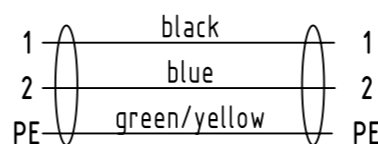

X (2:1)

Loading-Plan (Data)

Loading-Plan (Power-DC version)

Y (2:1)

	All rights reserved Department EC PD - RO	All Dimensions in mm Original Size DIN A3	Scale 1:1	Free size tol.	Ref. Sub.
	HARTING Electronics GmbH D-32339 Espelkamp	Created by POPESCUD	Inspected by AVRAM	Standardisation HOFFMANN	Date 2015-12-18
Title Han 3A RJ45 Hybrid Cable Assembly				State Final Release	
Type TB				Number 33572110XX000X	
				Doc-Key / ECM-Nr. 100154019/UGD/013/C 50000098235	
				Rev. C Page 1/2	

	1	2	3	4	5	6	7	8	
A									A
B									B
C									C
D									D
E									E
F									F
	1	2	3	4	5	6	7	8	

7	3357211020002	Hybrid cable 4x2AWG26/7+3x2.5 sqmm, 2xHan 3A, DC	20
6	3357211010002		10
5	3357211006002		6
4	3357211005002		5
3	3357211003002		3
2	3357211002002		2
1	3357211001002		1
Cont. no.	Part-no.	Type of cable	Dim. a[m]