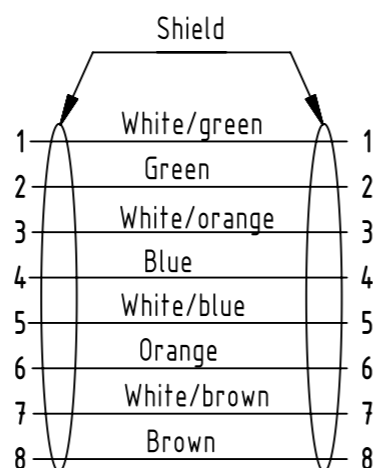

X (2:1)

Loading-Plan (Data)

Loading-Plan (Power-DC version)

Y (2:1)

	All rights reserved Department EC PD - RO	All Dimensions in mm Original Size DIN A3	Scale 1:1	Free size tol.	Ref. Sub.
	HARTING Electronics GmbH D-32339 Espelkamp	Created by POPESCUD	Inspected by AVRAM	Standardisation HOFFMANN	Date 2015-12-18
Title Han 3A RJ45 Hybrid Cable Assembly				State Final Release	
Type TB				Number 33572110XX000X	
				Doc-Key / ECM-Nr. 100154019/UGD/013/C 50000098235	
				Rev. C Page 1/2	

	1	2	3	4	5	6	7	8	
A									A
B									B
C									C
D									D
E									E
F									F
	1	2	3	4	5	6	7	8	

7	3357211020002	Hybrid cable 4x2AWG26/7+3x2.5 sqmm, 2xHan 3A, DC	20
6	3357211010002		10
5	3357211006002		6
4	3357211005002		5
3	3357211003002		3
2	3357211002002		2
1	3357211001002		1
Cont. no.	Part-no.	Type of cable	Dim. a[m]