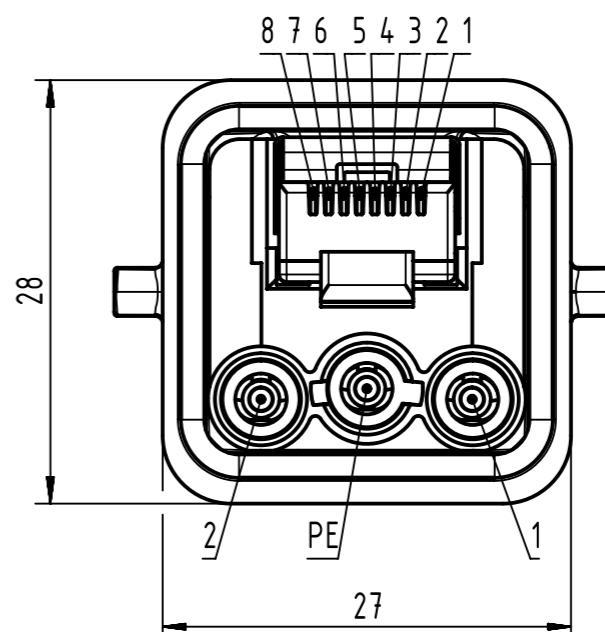

X (2:1)

Loading-Plan (Data)

Loading-Plan (Power-DC version)

Y (2:1)

	All rights reserved Department EC PD - RO	All Dimensions in mm Original Size DIN A3	Scale 1:1	Free size tol.	Ref. Sub.
	HARTING Electronics GmbH D-32339 Espelkamp	Created by POPESCUD	Inspected by AVRAM	Standardisation HOFFMANN	Date 2015-12-18
Title Han 3A RJ45 Hybrid Cable Assembly				State Final Release	
Type TB				Number 33572110XX000X	
				Doc-Key / ECM-Nr. 100154019/UGD/013/C 50000098235	
				Rev. C Page 1/2	

	1	2	3	4	5	6	7	8	
A									A
B									B
C									C
D									D
E									E
F									F
	1	2	3	4	5	6	7	8	

7	3357211020002	Hybrid cable 4x2AWG26/7+3x2.5 sqmm, 2xHan 3A, DC	20
6	3357211010002		10
5	3357211006002		6
4	3357211005002		5
3	3357211003002		3
2	3357211002002		2
1	3357211001002		1
Cont. no.	Part-no.	Type of cable	Dim. a[m]

	All rights reserved	Created by POPESCU	Inspected by AVRAM	Standardisation HOFFMANN	Date 2015-12-18	State Final Release	
	Department EC PD - RO	Title Han 3A RJ45 Hybrid Cable Assembly				Doc-Key / ECM-Nr. 100154019/UGD/013/C 50000098235	
HARTING Electronics GmbH D-32339 Espelkamp		Type TB	Number 33572110XX000X			Rev. C	Page 2/2