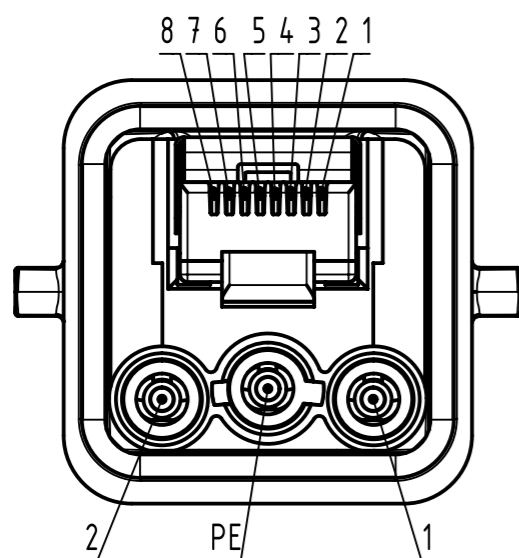

X (2:1)

Loading-Plan (Data)

Loading-Plan (Power-DC version)

Y (2:1)

	All rights reserved Department EC PD - RO	All Dimensions in mm Original Size DIN A3	Scale 1:1	Free size tol.	Ref. Sub.
	HARTING Electronics GmbH D-32339 Espelkamp	Created by POPESCUD	Inspected by AVRAM	Standardisation HOFFMANN	Date 2015-12-18
Title Han 3A RJ45 Hybrid Cable Assembly				State Final Release	
Type TB				Number 33572110XX000X	
				Doc-Key / ECM-Nr. 100154019/UGD/013/C 50000098235	
				Rev. C Page 1/2	

	1	2	3	4	5	6	7	8	
A									A
B									B
C									C
D									D
E									E
F									F
	1	2	3	4	5	6	7	8	

7	3357211020002	Hybrid cable 4x2AWG26/7+3x2.5 sqmm, 2xHan 3A, DC	20
6	3357211010002		10
5	3357211006002		6
4	3357211005002		5
3	3357211003002		3
2	3357211002002		2
1	3357211001002		1
Cont. no.	Part-no.	Type of cable	Dim. a[m]

	All rights reserved	Created by POPESCU	Inspected by AVRAM	Standardisation HOFFMANN	Date 2015-12-18	State Final Release	
	Department EC PD - RO	Title Han 3A RJ45 Hybrid Cable Assembly				Doc-Key / ECM-Nr. 100154019/UGD/013/C 50000098235	
HARTING Electronics GmbH D-32339 Espelkamp		Type TB	Number 33572110XX000X			Rev. C	Page 2/2