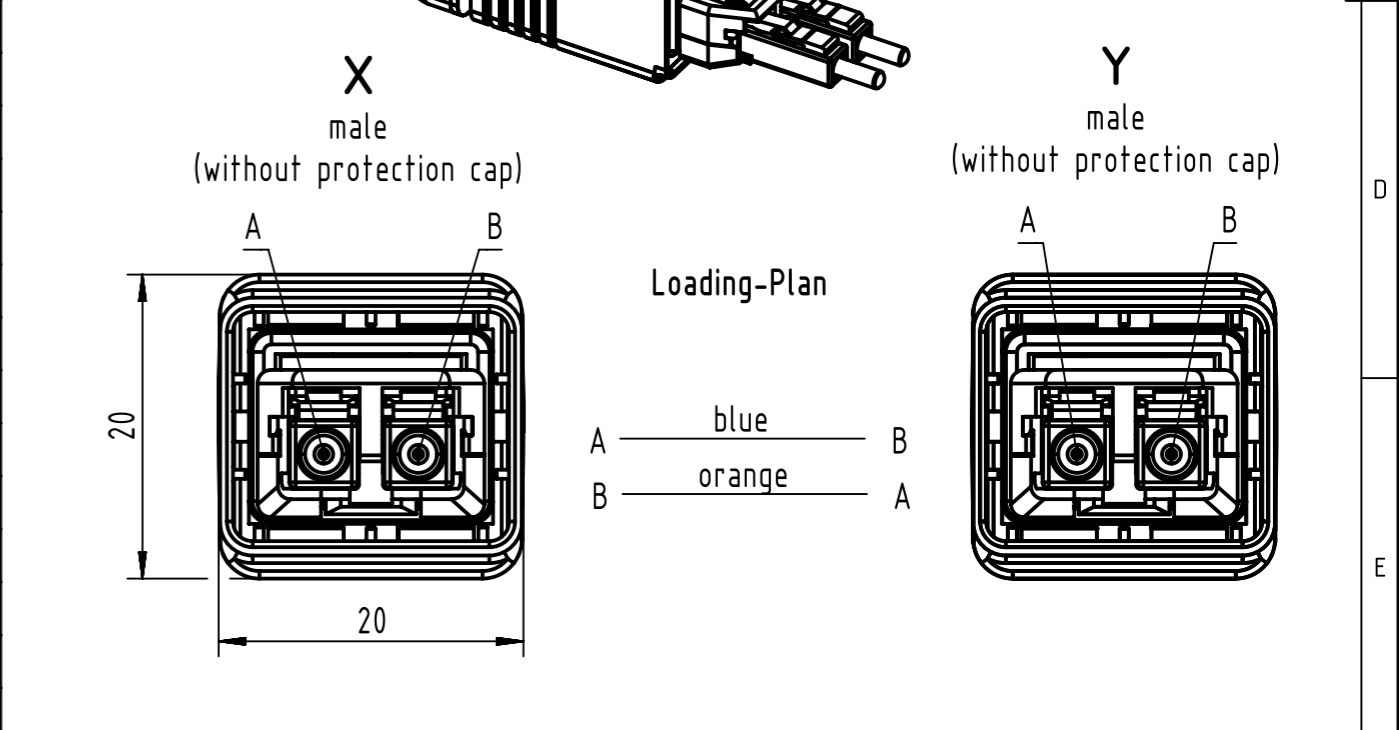

Cont. no.	Part - no.	Type of cable	Dim. a[m]	Tolerance [m]
18	33582313000016	F.O. Breakout cable, 2-channel, 62.5/125µm, MM, PUR, black	300	± 1%
17	33582311000016		100	
16	33582310600016		60	
15	33582310500016		50	
14	33582310400016		40	
13	33582310300016		30	
12	33582310200016		20	
11	33582310150016		15	
10	33582310100016		10	
9	33582320750016		7.5	
8	33582310070016		7	
7	33582310050016		5	
6	33582310040016		4	
5	33582310030016		3	
4	33582320250016		2.5	
3	33582310020016		2	
2	33582320150016		1.5	
1	33582310010016		1	± 0.015

	All rights reserved Department HCS - RO	Created by COSTEA	Inspected by MUNTEANV	Standardisation AVRAM	Date 2017-10-20	State Final Release
HARTING Customised Solutions D-32427 Minden		Title HARTING PushPull LC Cable Assembly		Doc-Key / ECM-Nr. 100201174/UGD/015/B 500000126860		Rev. B
		Type TB	Number 335823XXXX0016		Page 1/1	